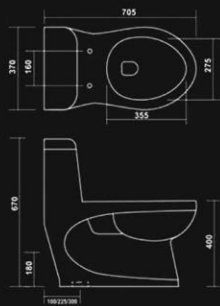

One Piece.

Santo One Pice (S/P)

Size : 705 x 370 x 670mm
S-trap : 100/225/300mm
P-trap
38 KG