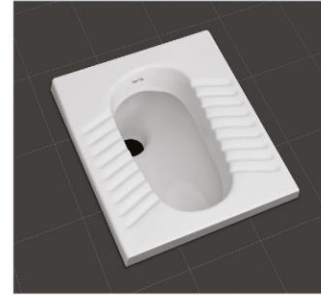

ORISSA PAN-20"
20"x16"