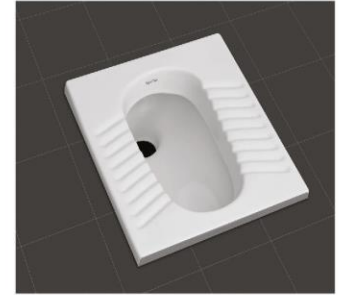

ORISSA PAN-21" DELUXE
21"x17"