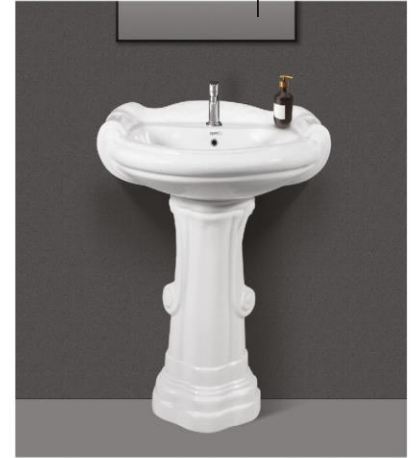

BIG STERLING SET
26"x21"x34"