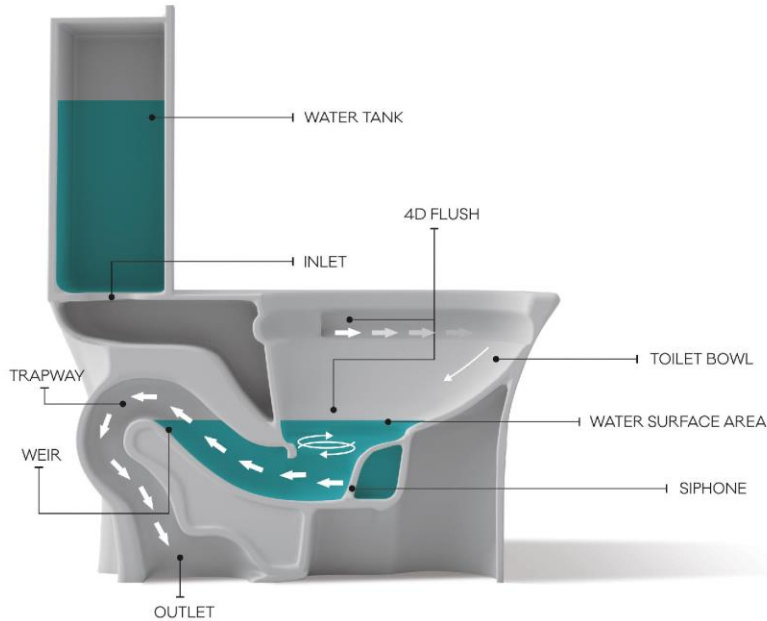

www.xperia.com

DEFINING YOUR
HEALTHY STYLE

Discover the Epitome of
Sanitary Ware Luxury

A rimless toilet is simply a toilet without a traditional rim. Instead of water flowing into the bowl all the way around the rim, a direct flush technique shoots water around the edge of a smooth pan. As there is no rim, rimless toilets are easy to clean and more hygienic than a traditional toilet.

HOW IT WORK

- * Large water surface offers easy cleaning
- * Extra large siphon jet for maximum power
- * Elegant skirted design offers easy cleaning
- * Large computer designed, fully glazed trap way reduces clogging

WHAT ARE SIPHONIC CLOSETS?

A Siphonic Closets have a long and narrow 'S' shaped trap way. The one end as the inlet in the bowl, and the other connected to the drain pipe underneath the bowl. Siphonic Closets have a larger water area and a deeper seal than normal wash-down types. This design is done by the shape of the trap way acting as a siphon. The usage of their silent and positive action with sophisticated technology, we manufacturing Siphonic Closets with using high grade raw material.