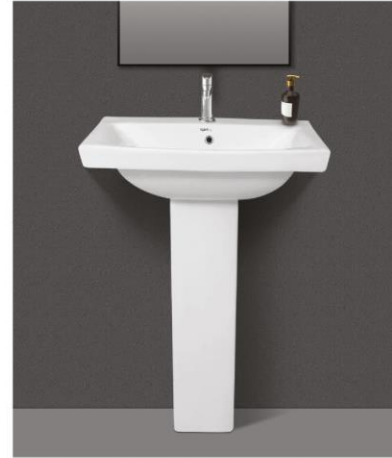

WASH BASIN PEDESTAL
COLLECTION

LINA SET
21"x16"x33"