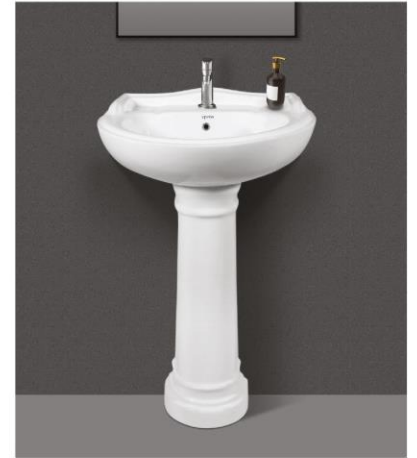

STAR GOLD SET
23"x18"x35"

ENLIGHT EXPORTS PRIVATE LIMITED