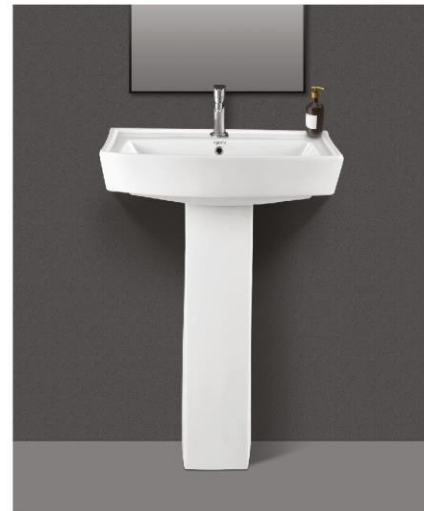

POLO SET
21"x17"x33"

ENLIGHT EXPORTS PRIVATE LIMITED