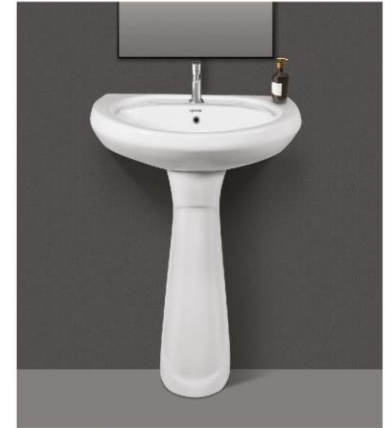

SONATA SET
18"x14"x32"

NEO SET
18"x14"x32"

DELITE SET
20"x16"x33"

POLO SET
21"x17"x33"

ENLIGHT EXPORTS PRIVATE LIMITED

REPOSE SET
22"x16"x33"

WASH BASIN PEDESTAL
COLLECTION

BRETON SET
22"x18"x32"