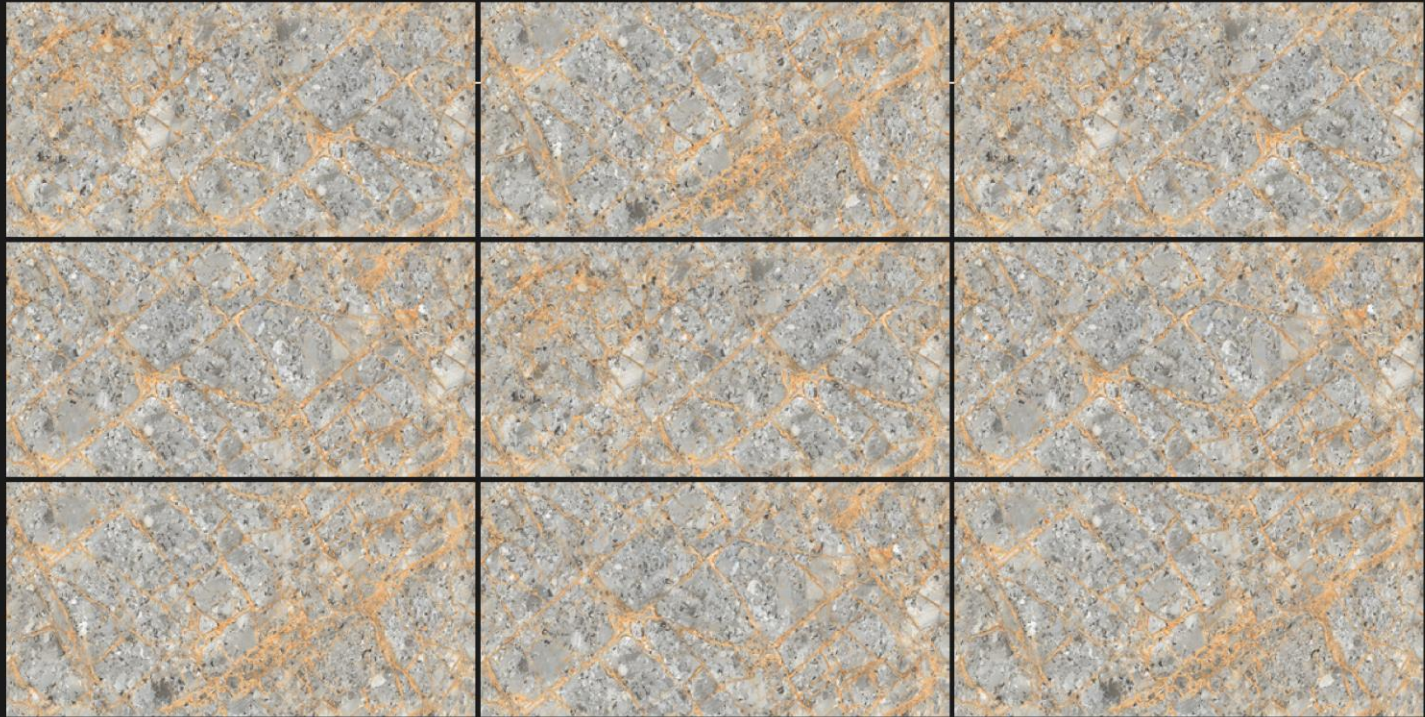

INFINIA GOLDEN WAVE

ENDLESS
Pattern

INFINIA