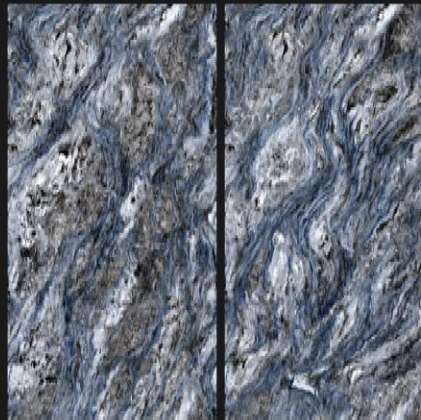

INFINIA CROWN BLUE

RANDOM FACE : 2

SIZE
600X1200 MM

FINISH
GLOSSY

INFINIA CROWN BLUE

ENDLESS
Pattern

INFINIA

INFINIA CROWN BROWN