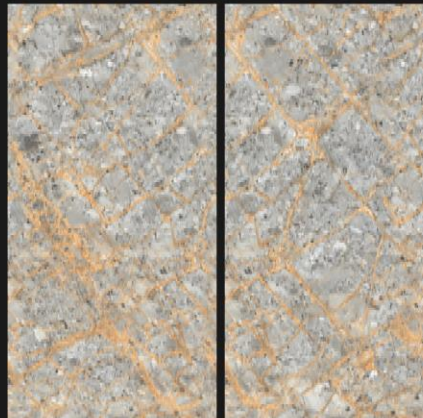

RANDOM FACE : 3

INFINIA GOLDEN WAVE

SIZE
600X1200 MM

FINISH
GLOSSY