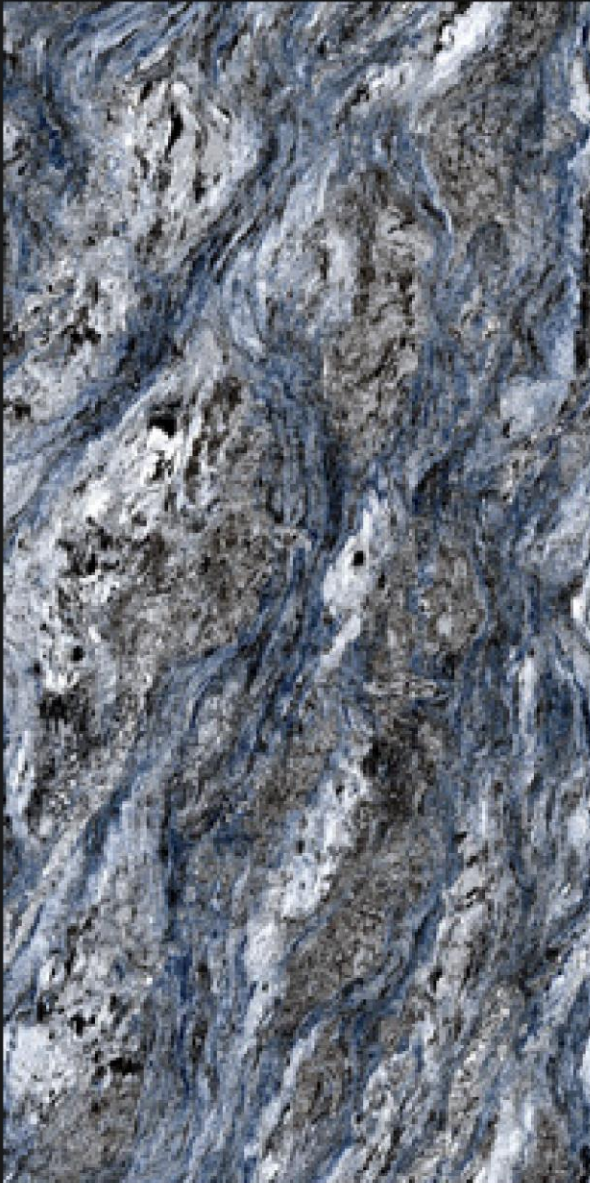

ENDLESS
Pattern

RANDOM FACE : 4

INFINIA CARLOSE GREY

SIZE
600X1200 MM

FINISH
GLOSSY

INFINIA CARLOSE GREY

ENDLESS
Pattern

INFINIA