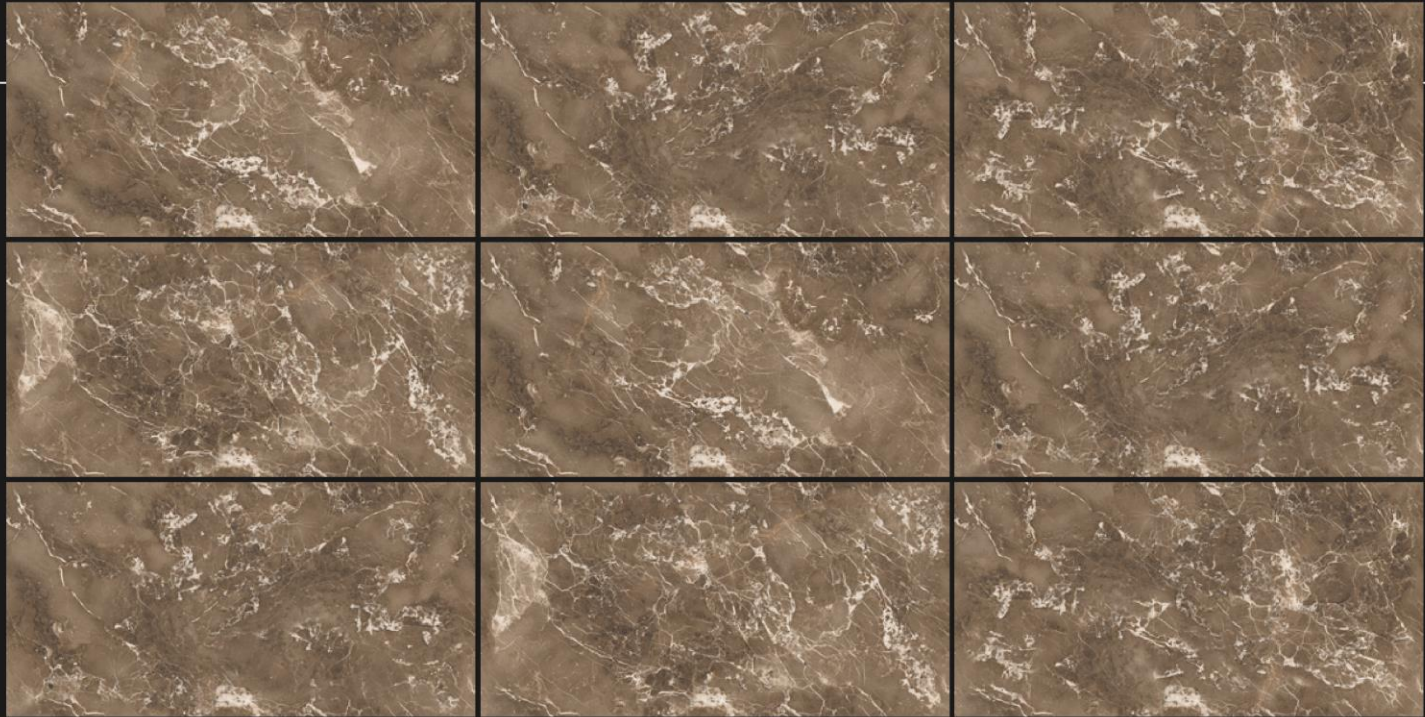

INFINIA HARLY BROWN

ENDLESS
Pattern

INFINIA