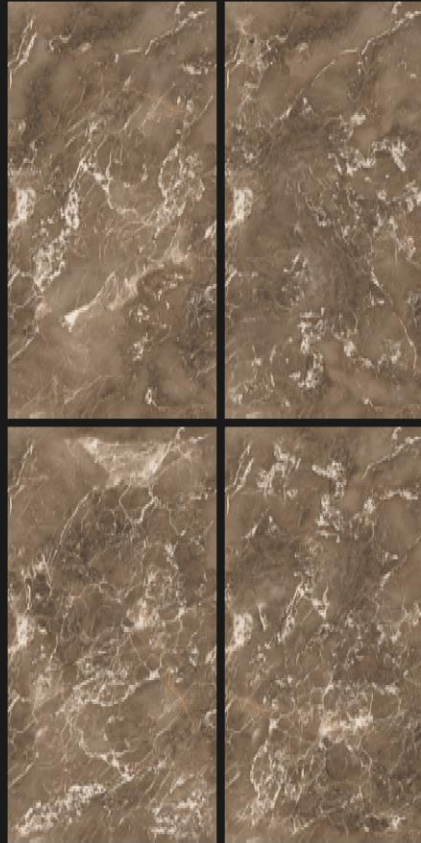

FINISH
GLOSSY

INFINIA HARLY BIANCO

ENDLESS
Pattern

INFINIA HARLY BROWN

EE
ENLIGHT EXPORTS PRIVATE LIMITED

RANDOM FACE : 4

INFINIA HARLY BROWN

SIZE
600X1200 MM