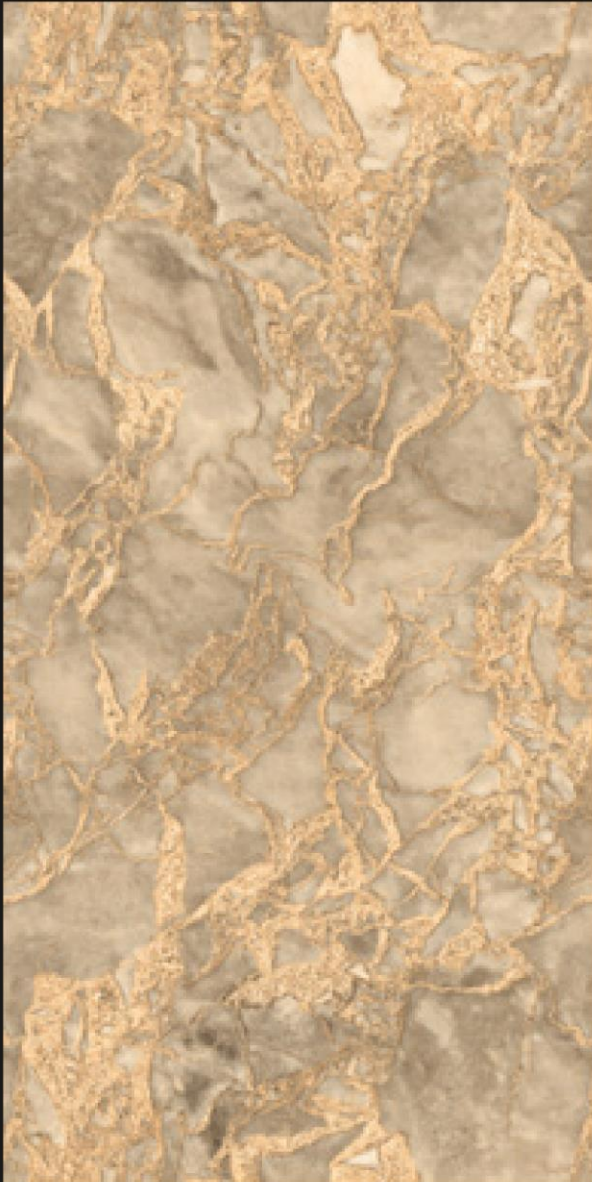

RANDOM FACE : 4

INFINIA ERA BEIGE

SIZE

600X1200 MM

FINISH

GLOSSY