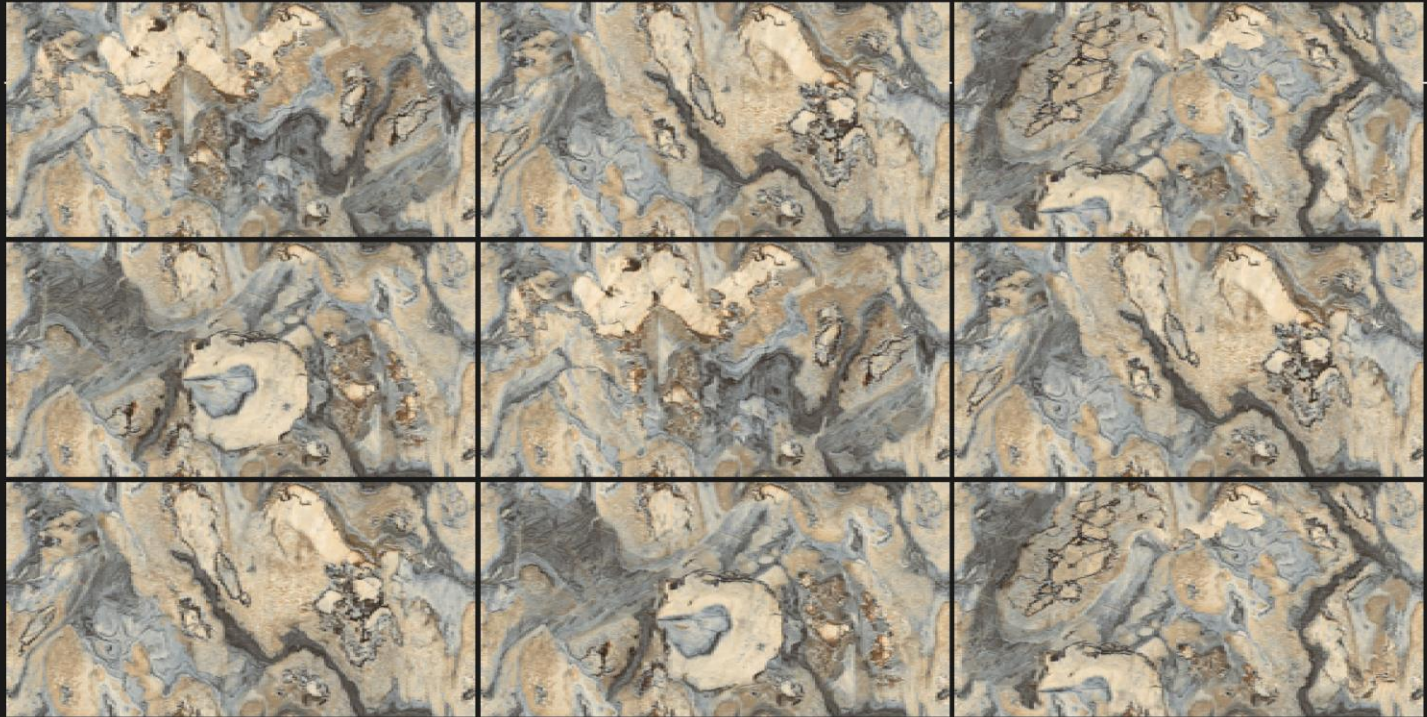

INFINIA **URBAN OREINT**

Your space with intricate
accentuated surfaces!

RANDOM FACE : 4

INFINIA URBAN OREINT

SIZE
600X1200 MM

FINISH
GLOSSY

INFANIA URBAN OREINT

ENDLESS
Pattern