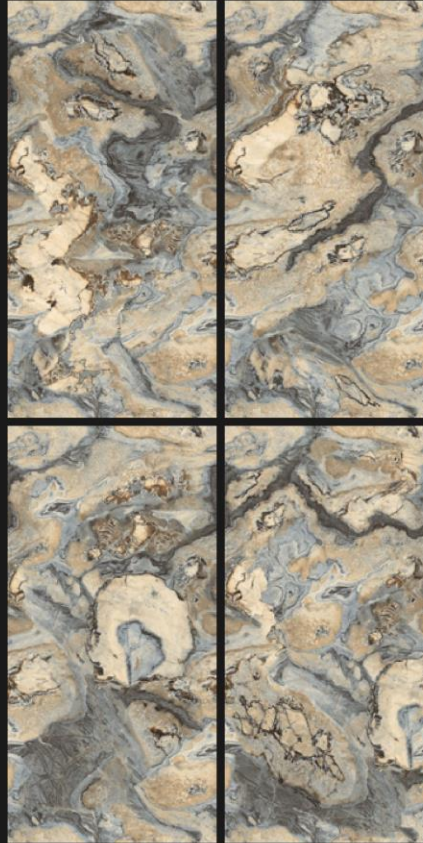

RANDOM FACE : 4

INFINIA URBAN OREINT

SIZE
600X1200 MM

FINISH
GLOSSY