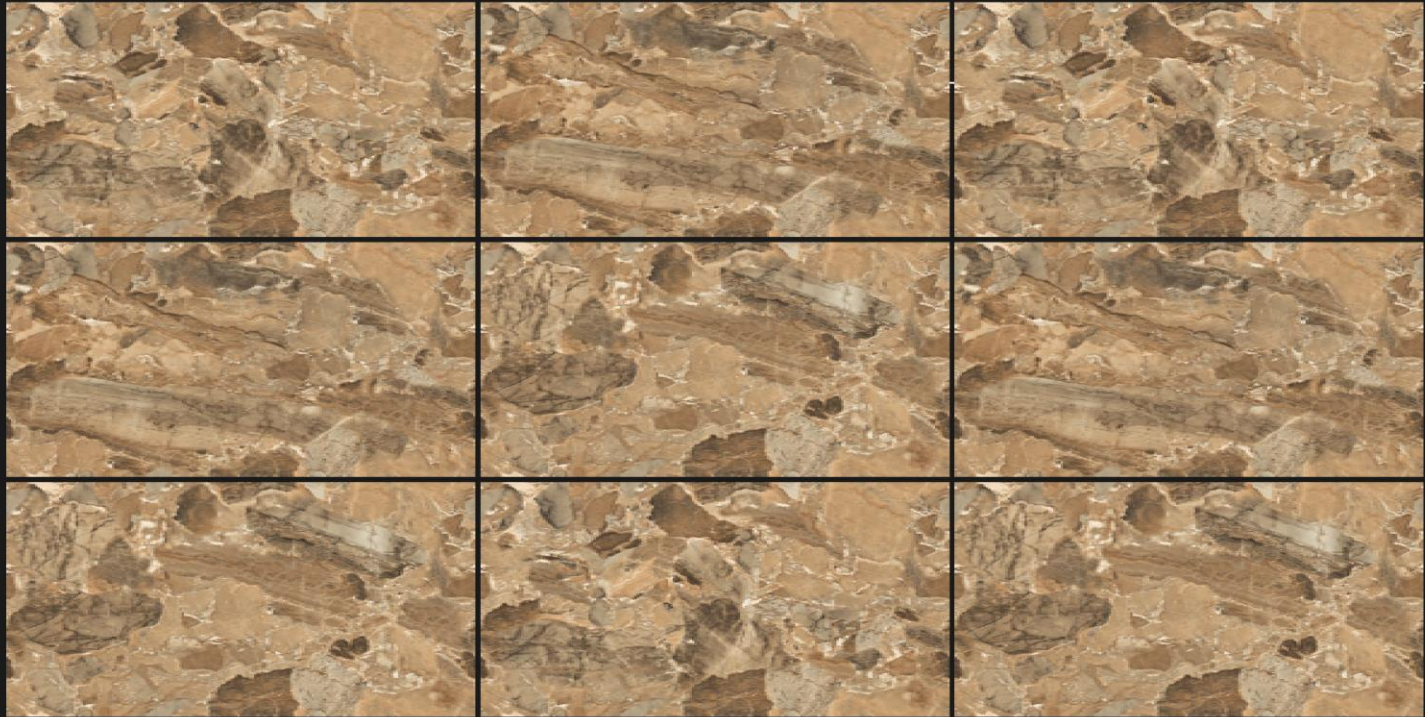

INFINIA COSMO GOLD

ENDLESS
Pattern

INFINIA ERA BEIGE

EE
ENLIGHT EXPORTS PRIVATE LIMITED
EE

RANDOM FACE : 4

INFINIA ERA BEIGE

SIZE

600X1200 MM