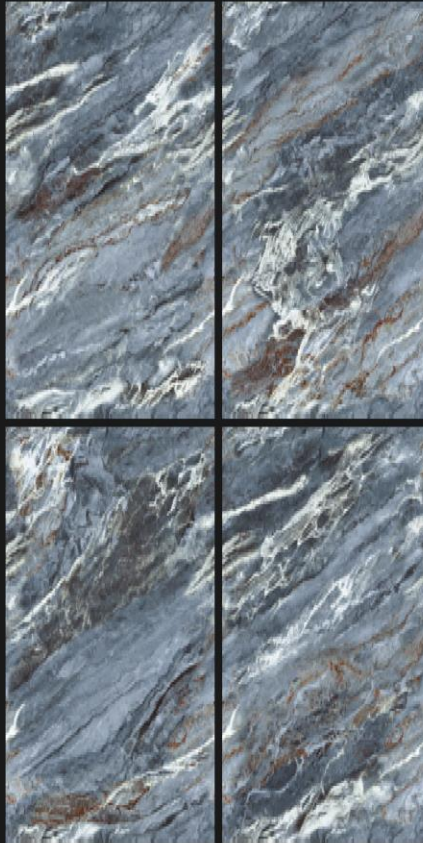

INFINIA WILDER AQUA

RANDOM FACE : 6

INFINIA WILDER AQUA

SIZE

600X1200 MM

FINISH

HIGH GLOSS

ENDLESS
Pattern