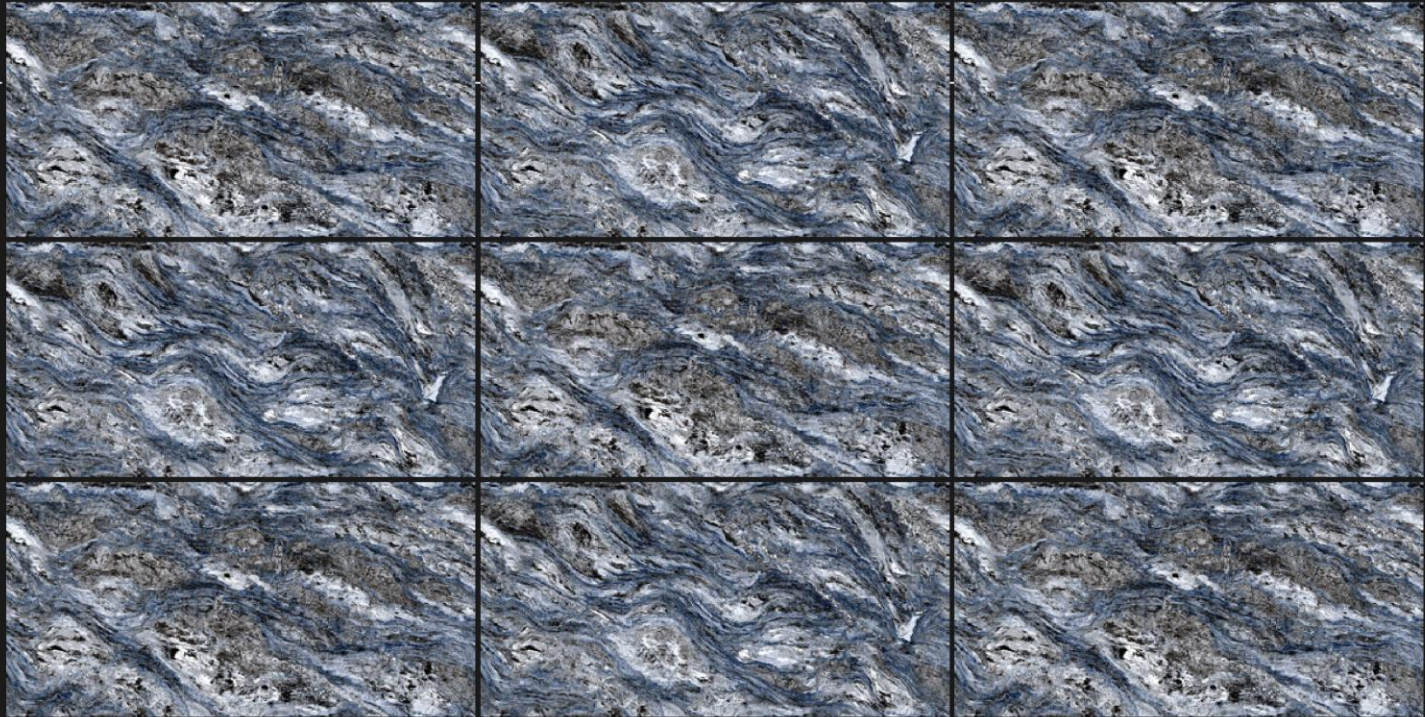

INFINIA CROWN BLUE

ENDLESS
Pattern

INFINIA