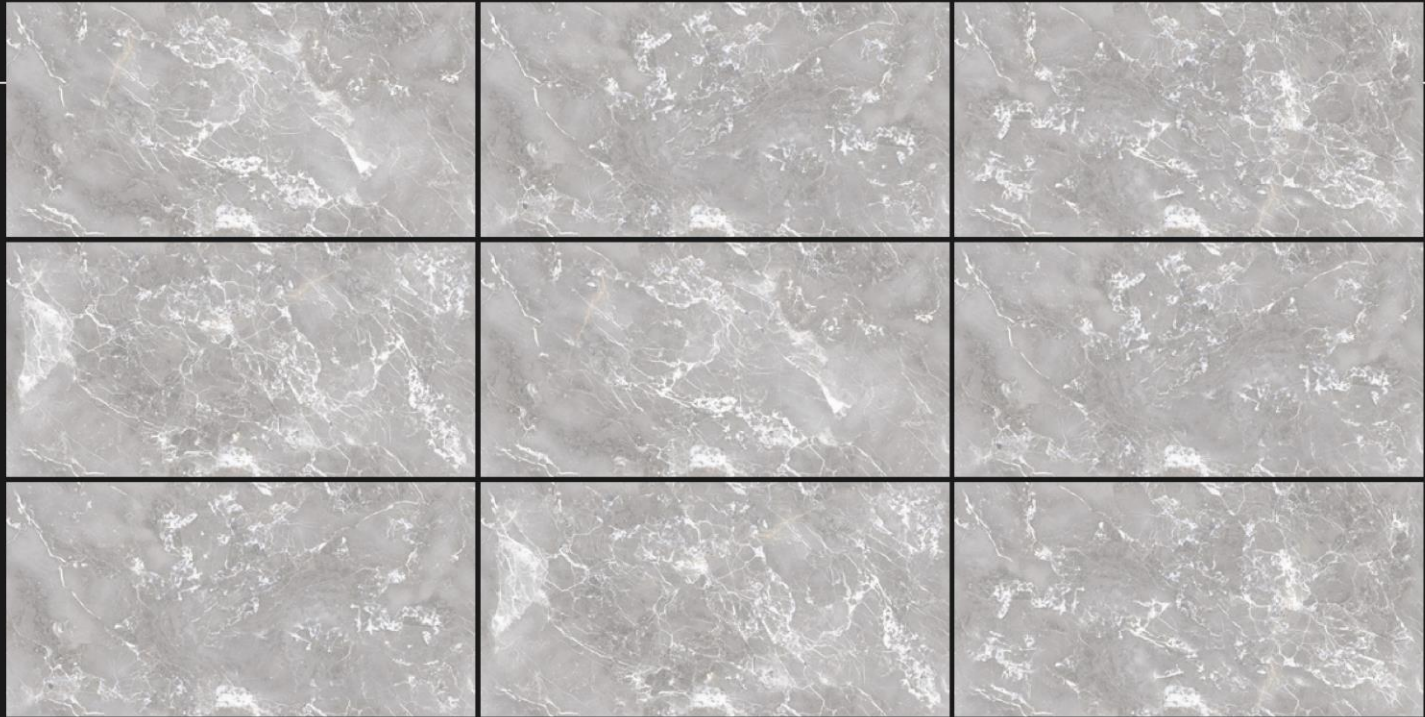

INFINIA HARLY BIANCO

ENDLESS
Pattern