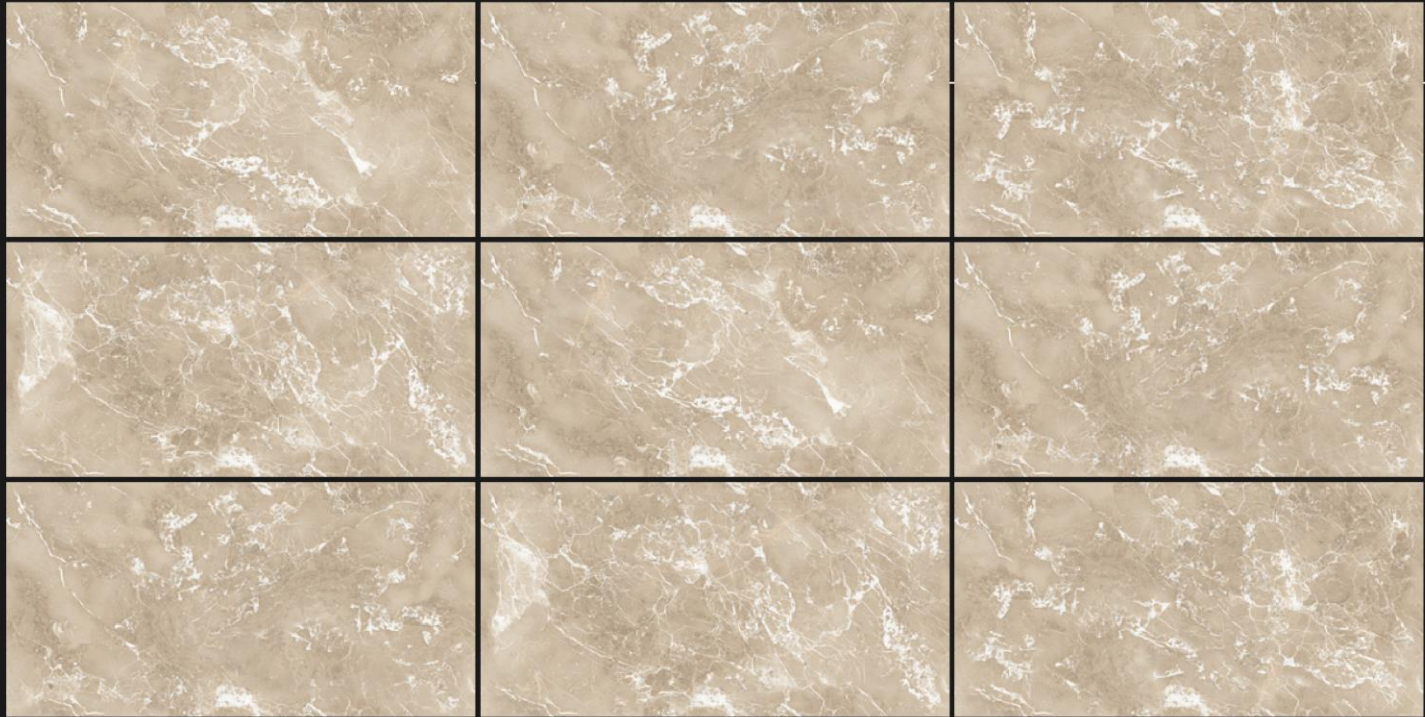

FINISH
GLOSSY

INFINIA HARLY BROWN

ENDLESS
Pattern

INFINIA

RANDOM FACE : 4

INFINIA HARLY CREMA

SIZE
600X1200 MM

FINISH
GLOSSY