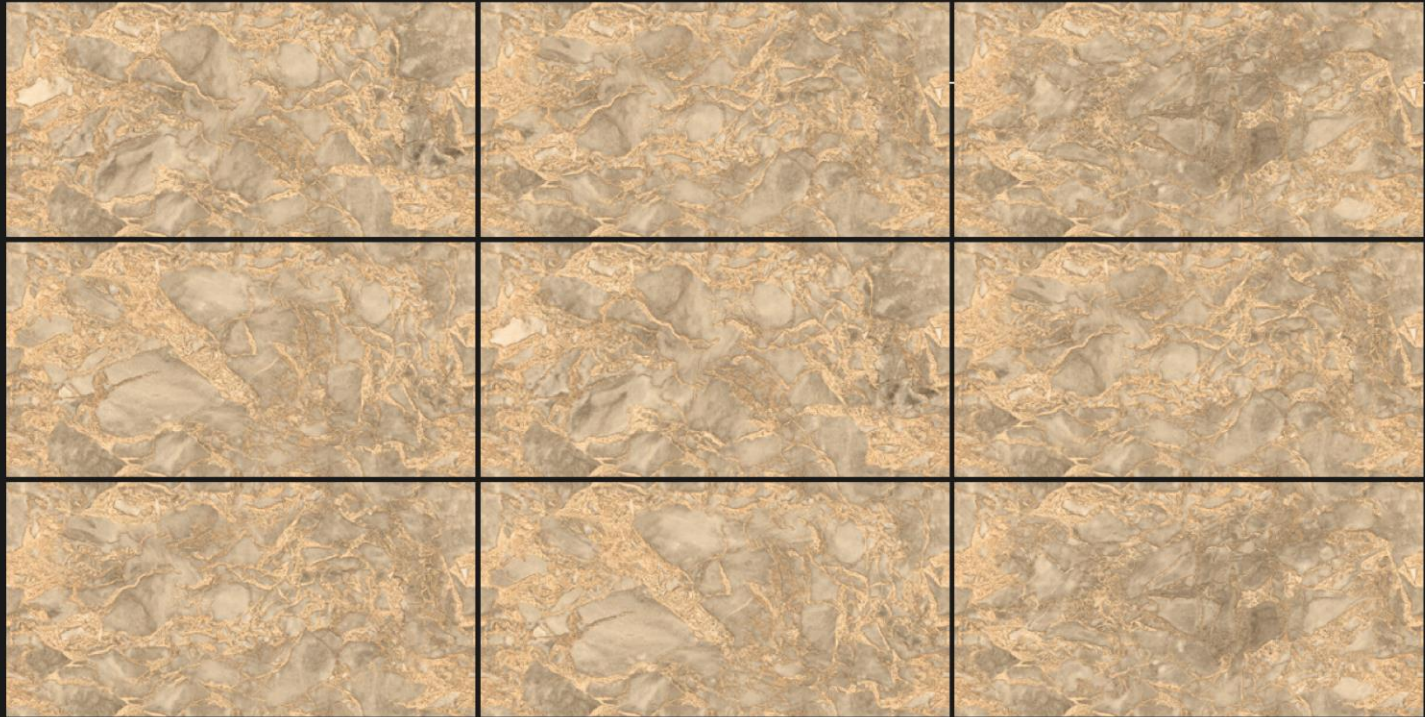

INFINIA ERA BEIGE

ENDLESS
Pattern