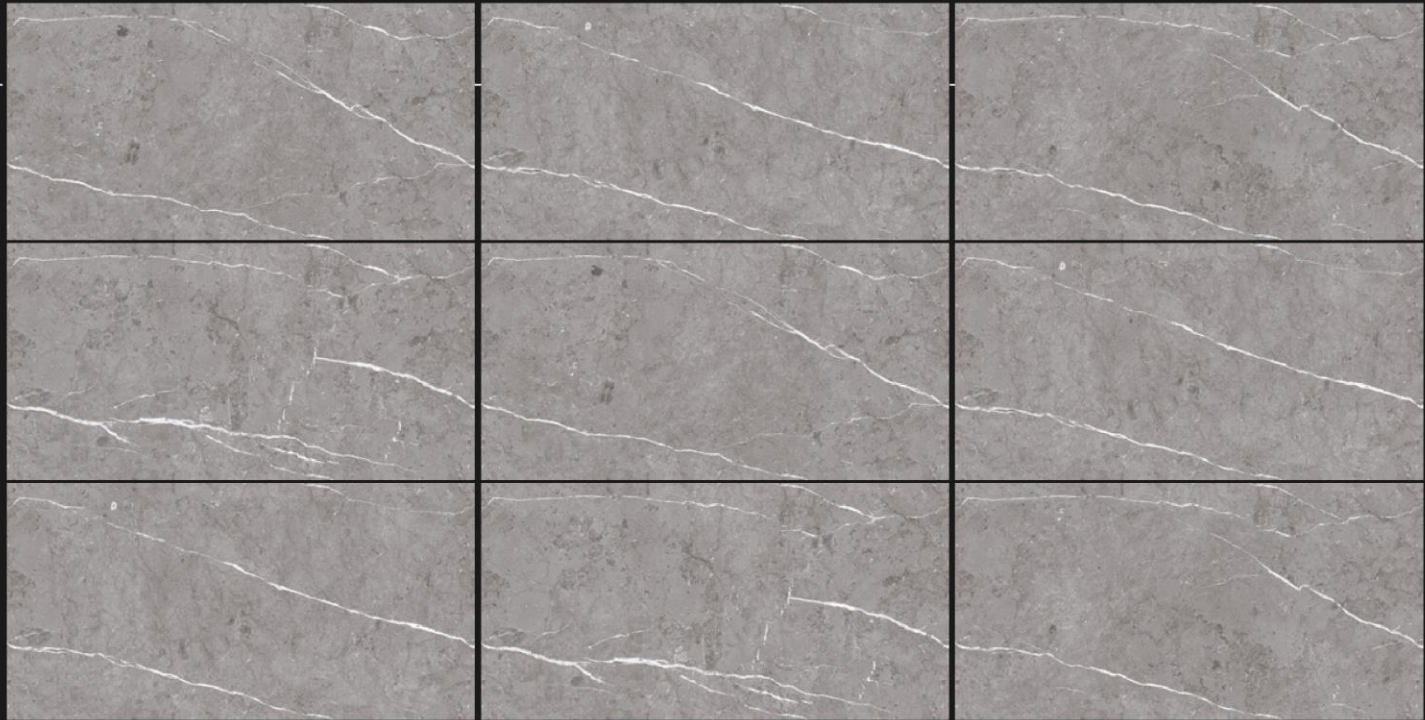

INFINIA JULIAN GREY

ENDLESS
Pattern