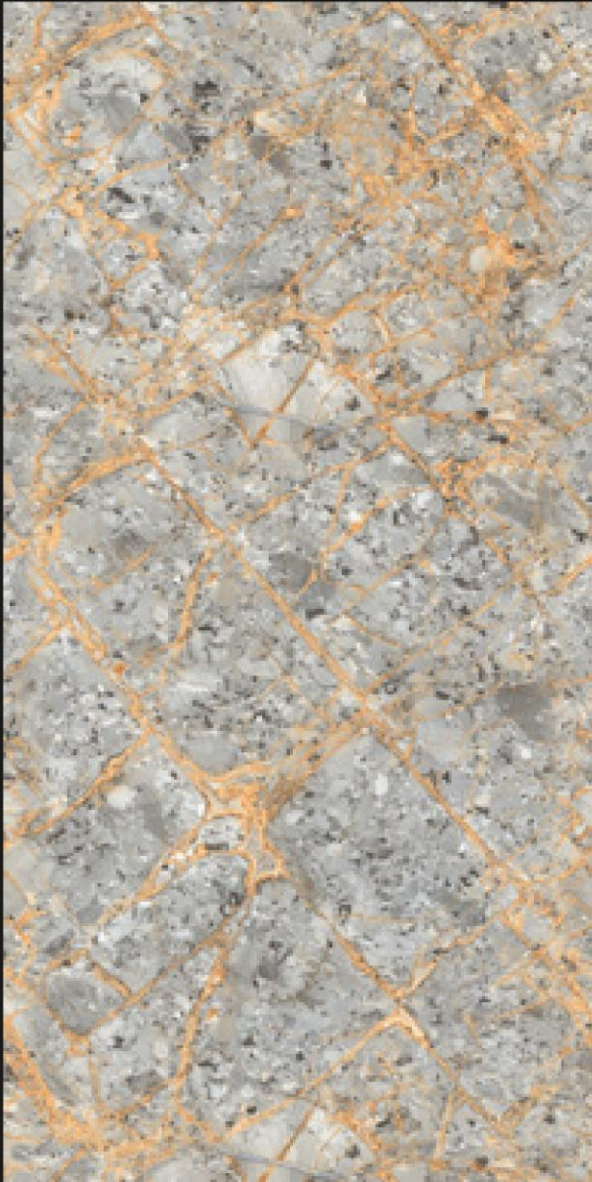

RANDOM FACE : 3

INFINIA GOLDEN WAVE

SIZE
600X1200 MM

FINISH
GLOSSY