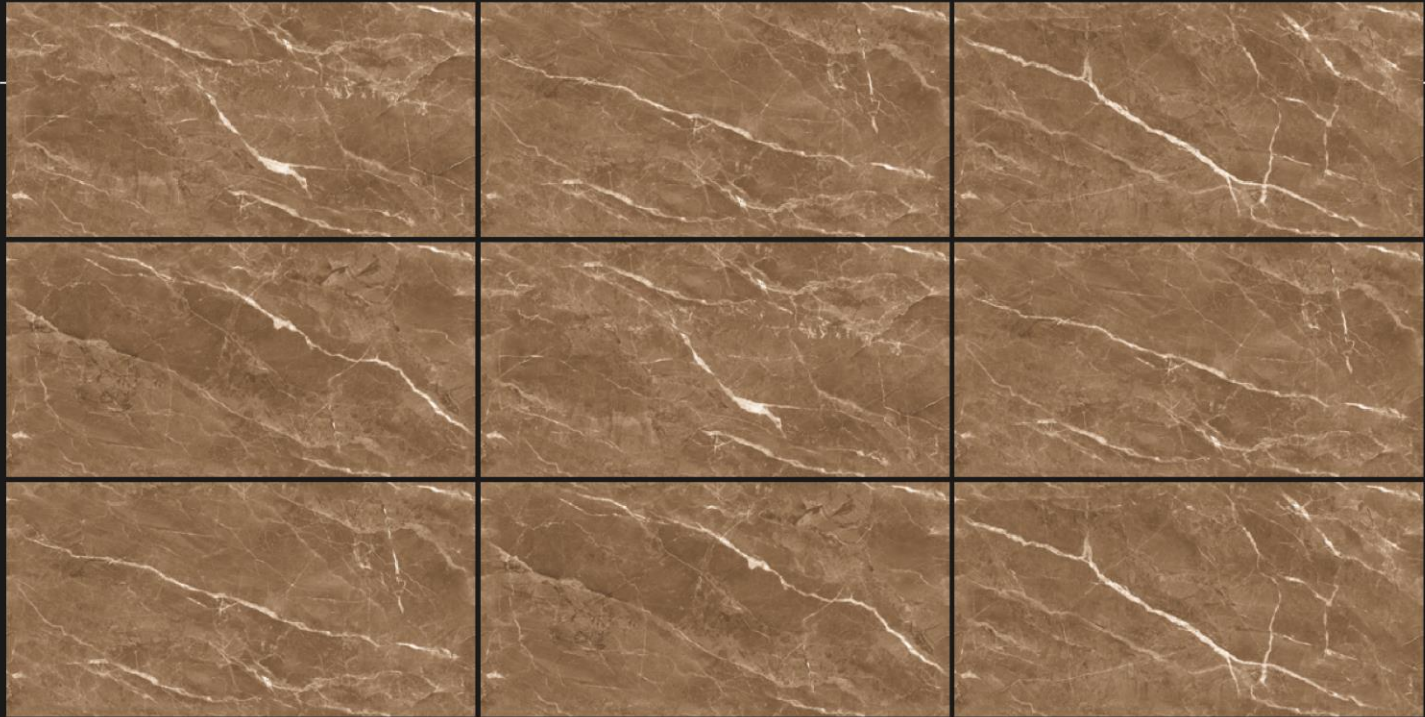

INFINIA SPENCER BROWN

ENDLESS
Pattern

INFINIA