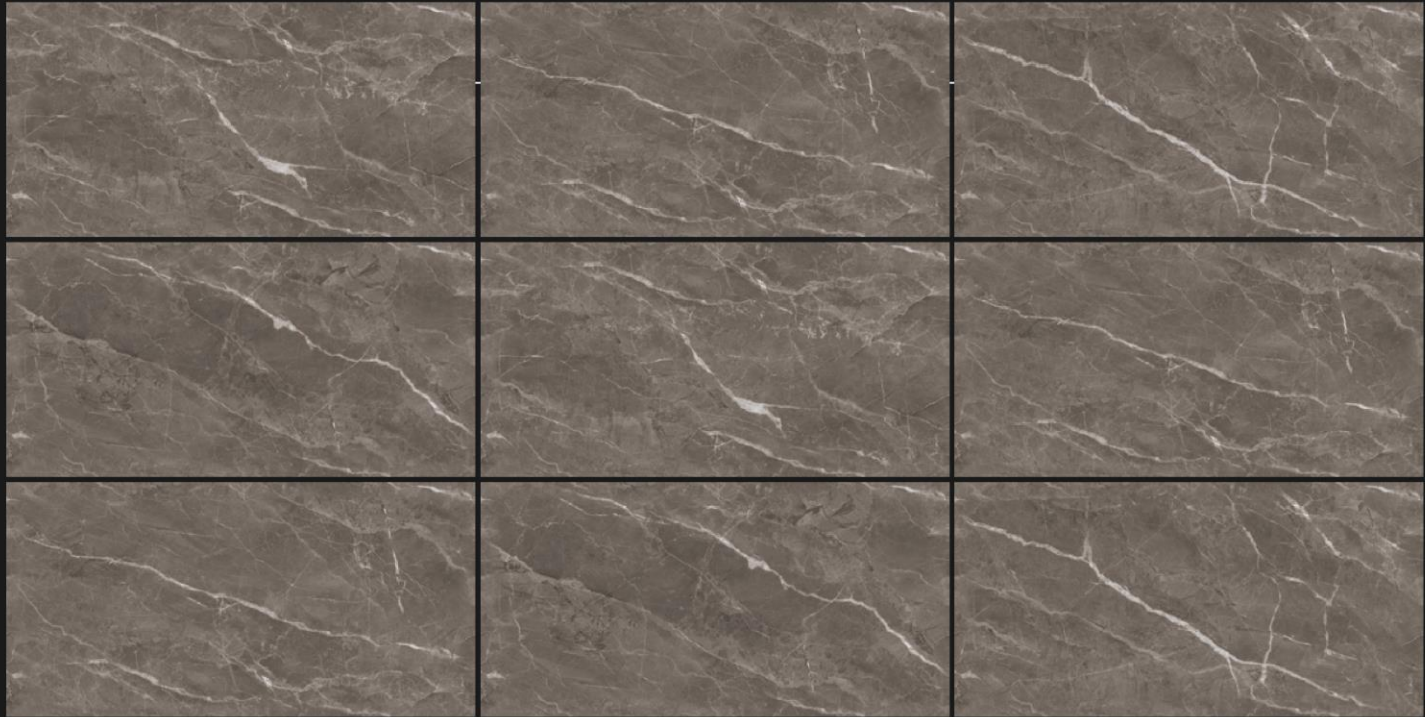

RANDOM FACE : 4

INFINIA SPENCER COFFEE

SIZE

600X1200 MM

FINISH

GLOSSY

INFINIA SPENCER COFFEE

ENDLESS
Pattern