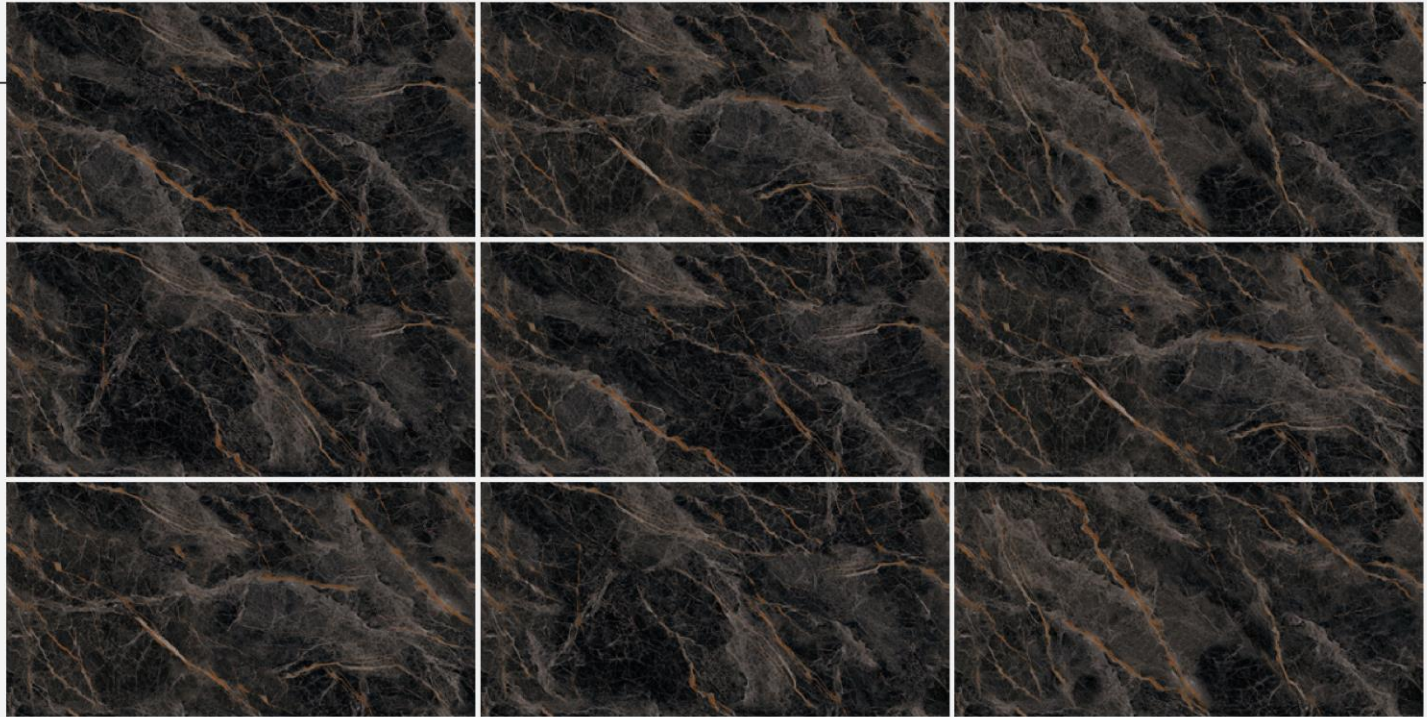

INFINIA **NICOLAS BLACK**

ENDLESS
Pattern