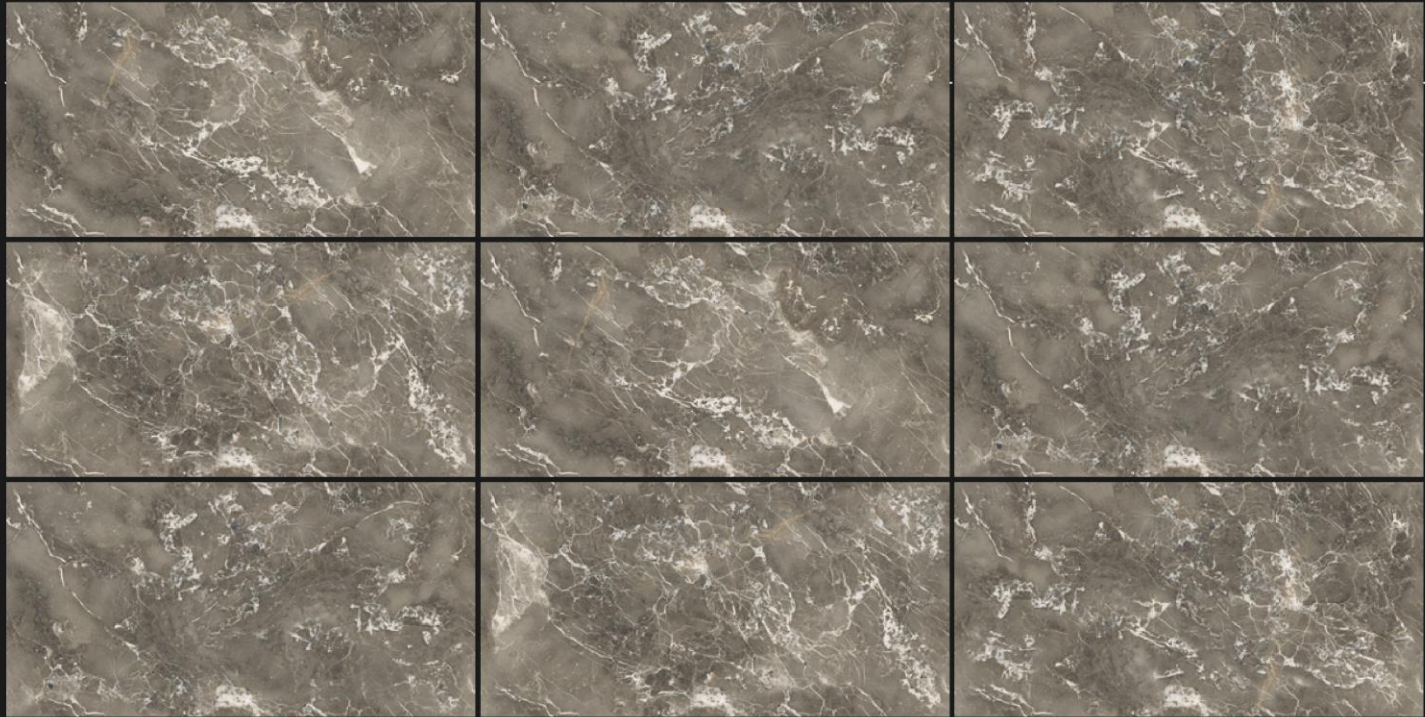

INFINIA HARLY VERDE

ENDLESS
Pattern