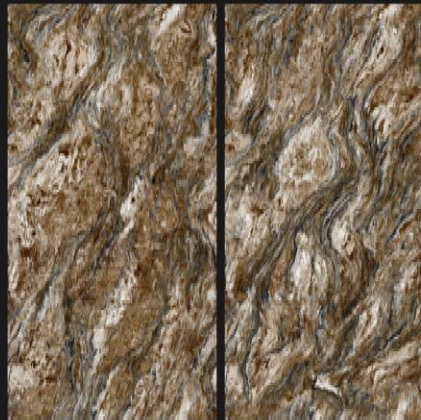

INFINIA CROWN CHOCO

RANDOM FACE : 2

SIZE

600X1200 MM

FINISH

GLOSSY