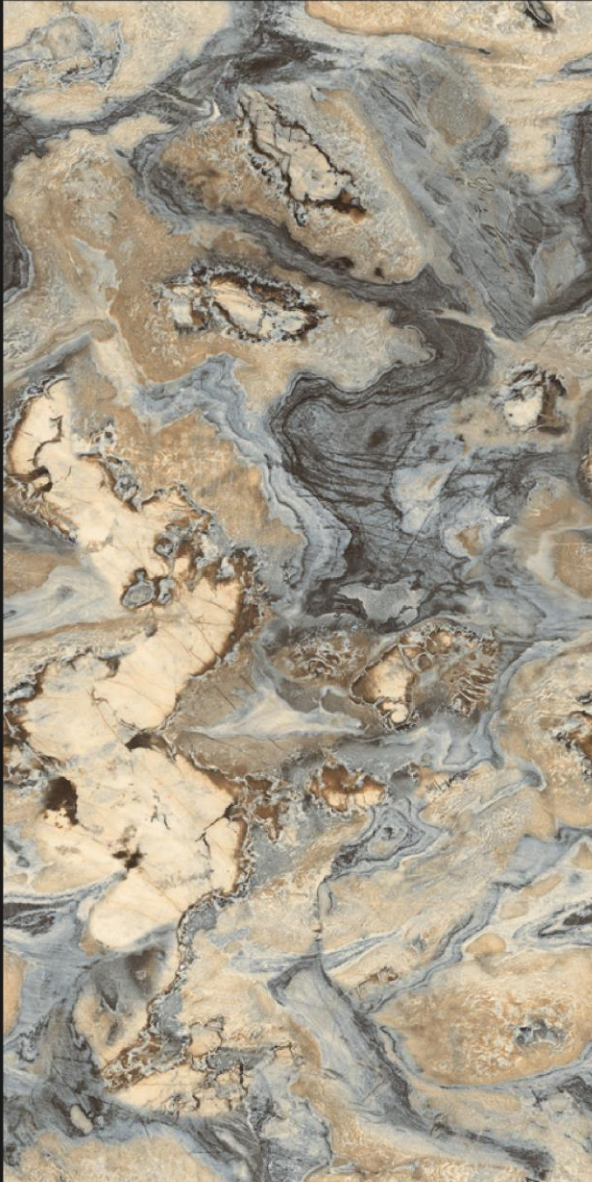

RANDOM FACE : 4

INFINIA URBAN OREINT

SIZE
600X1200 MM

FINISH
GLOSSY