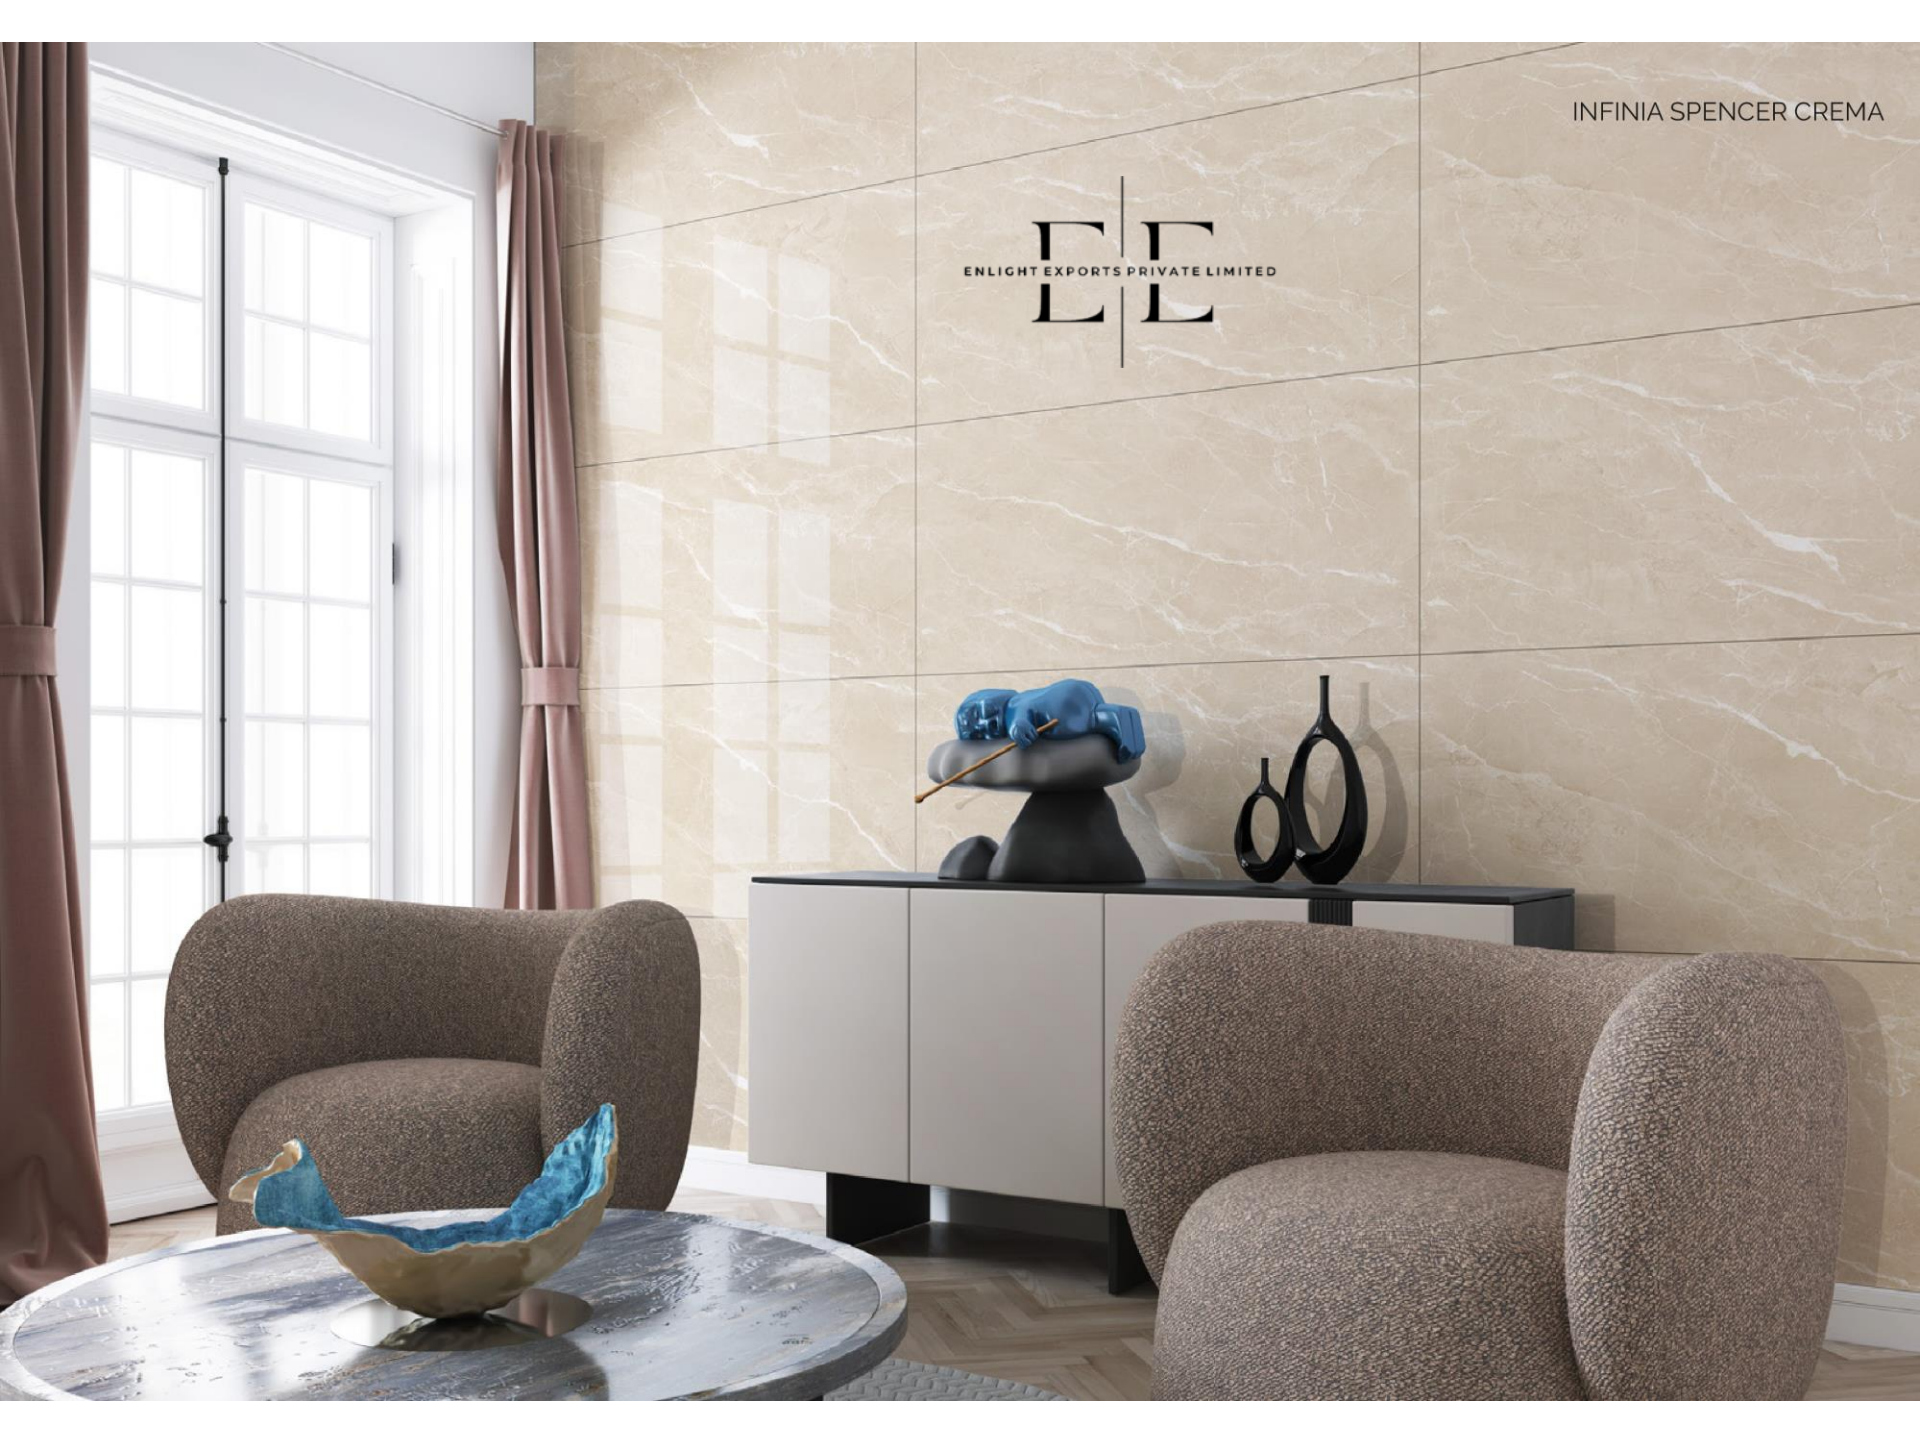

INFINIA SPENCER CREMA