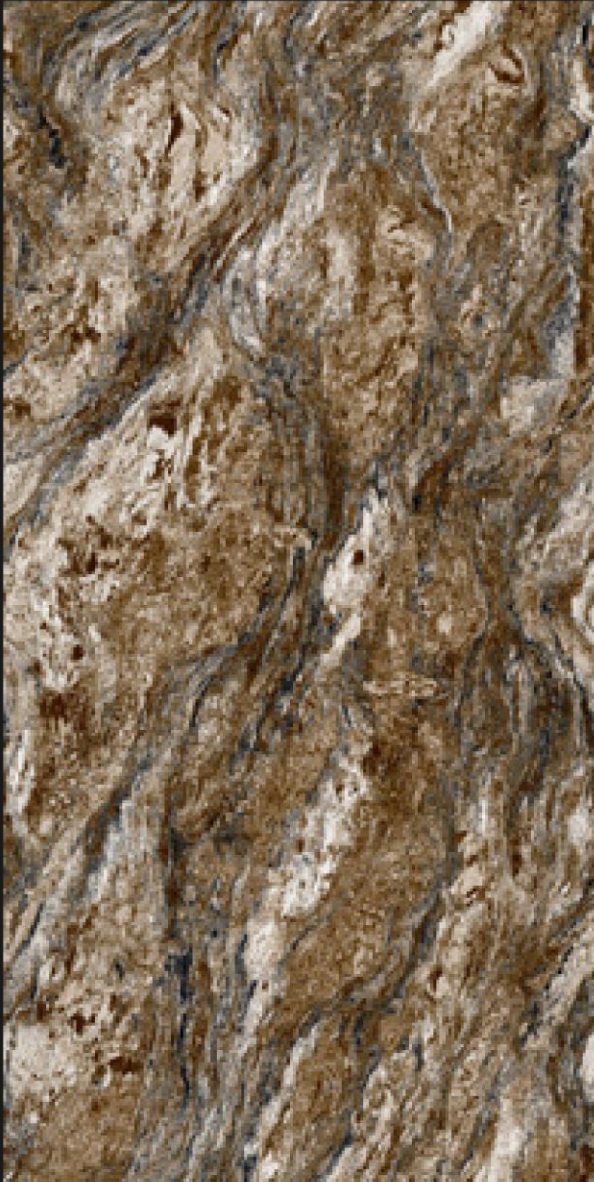

INFINIA CROWN CHOCO

RANDOM FACE : 2

SIZE

600X1200 MM

FINISH

GLOSSY

INFINIA CROWN CHOCO

ENDLESS
Pattern