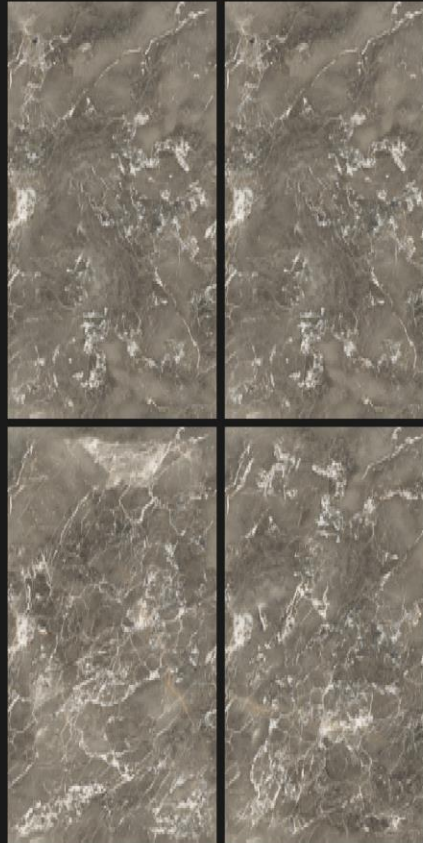

SIZE
600X1200 MM

FINISH
GLOSSY

INFINIA GOLDEN WAVE

ENDLESS
Pattern

INFINIA

RANDOM FACE : 4

INFINIA HARLY VERDE

SIZE
600X1200 MM