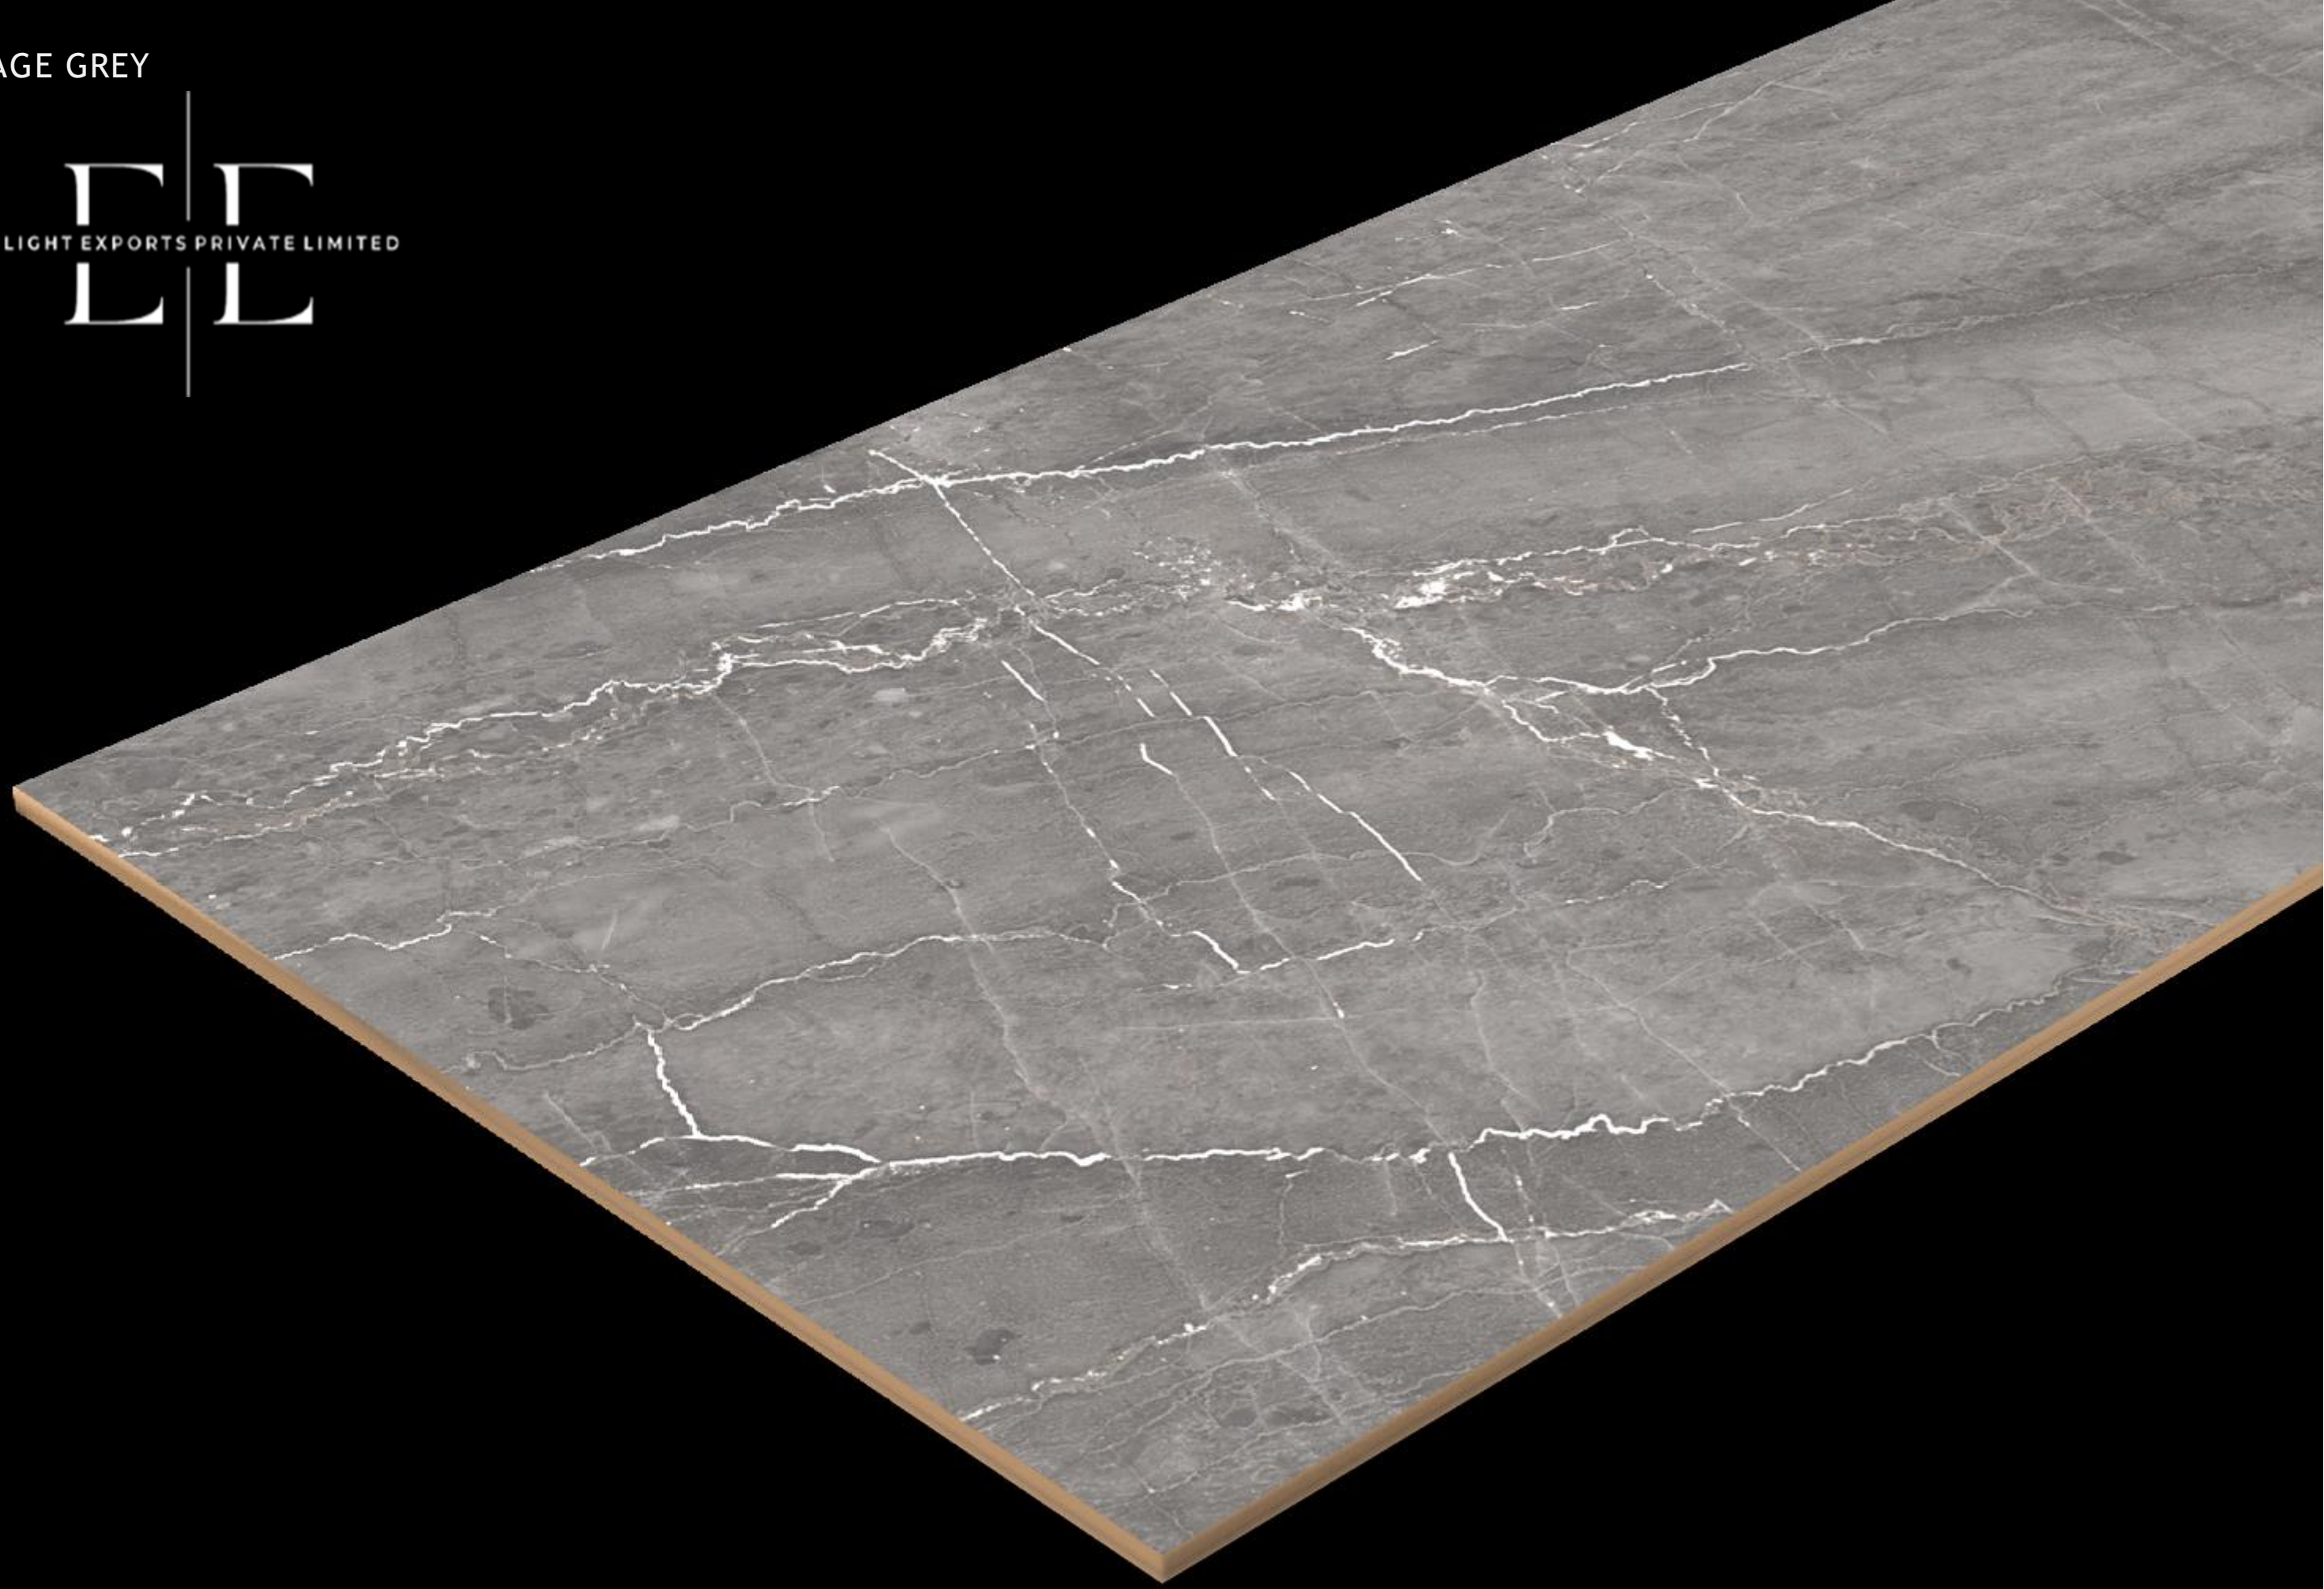

CARNAGE GREY