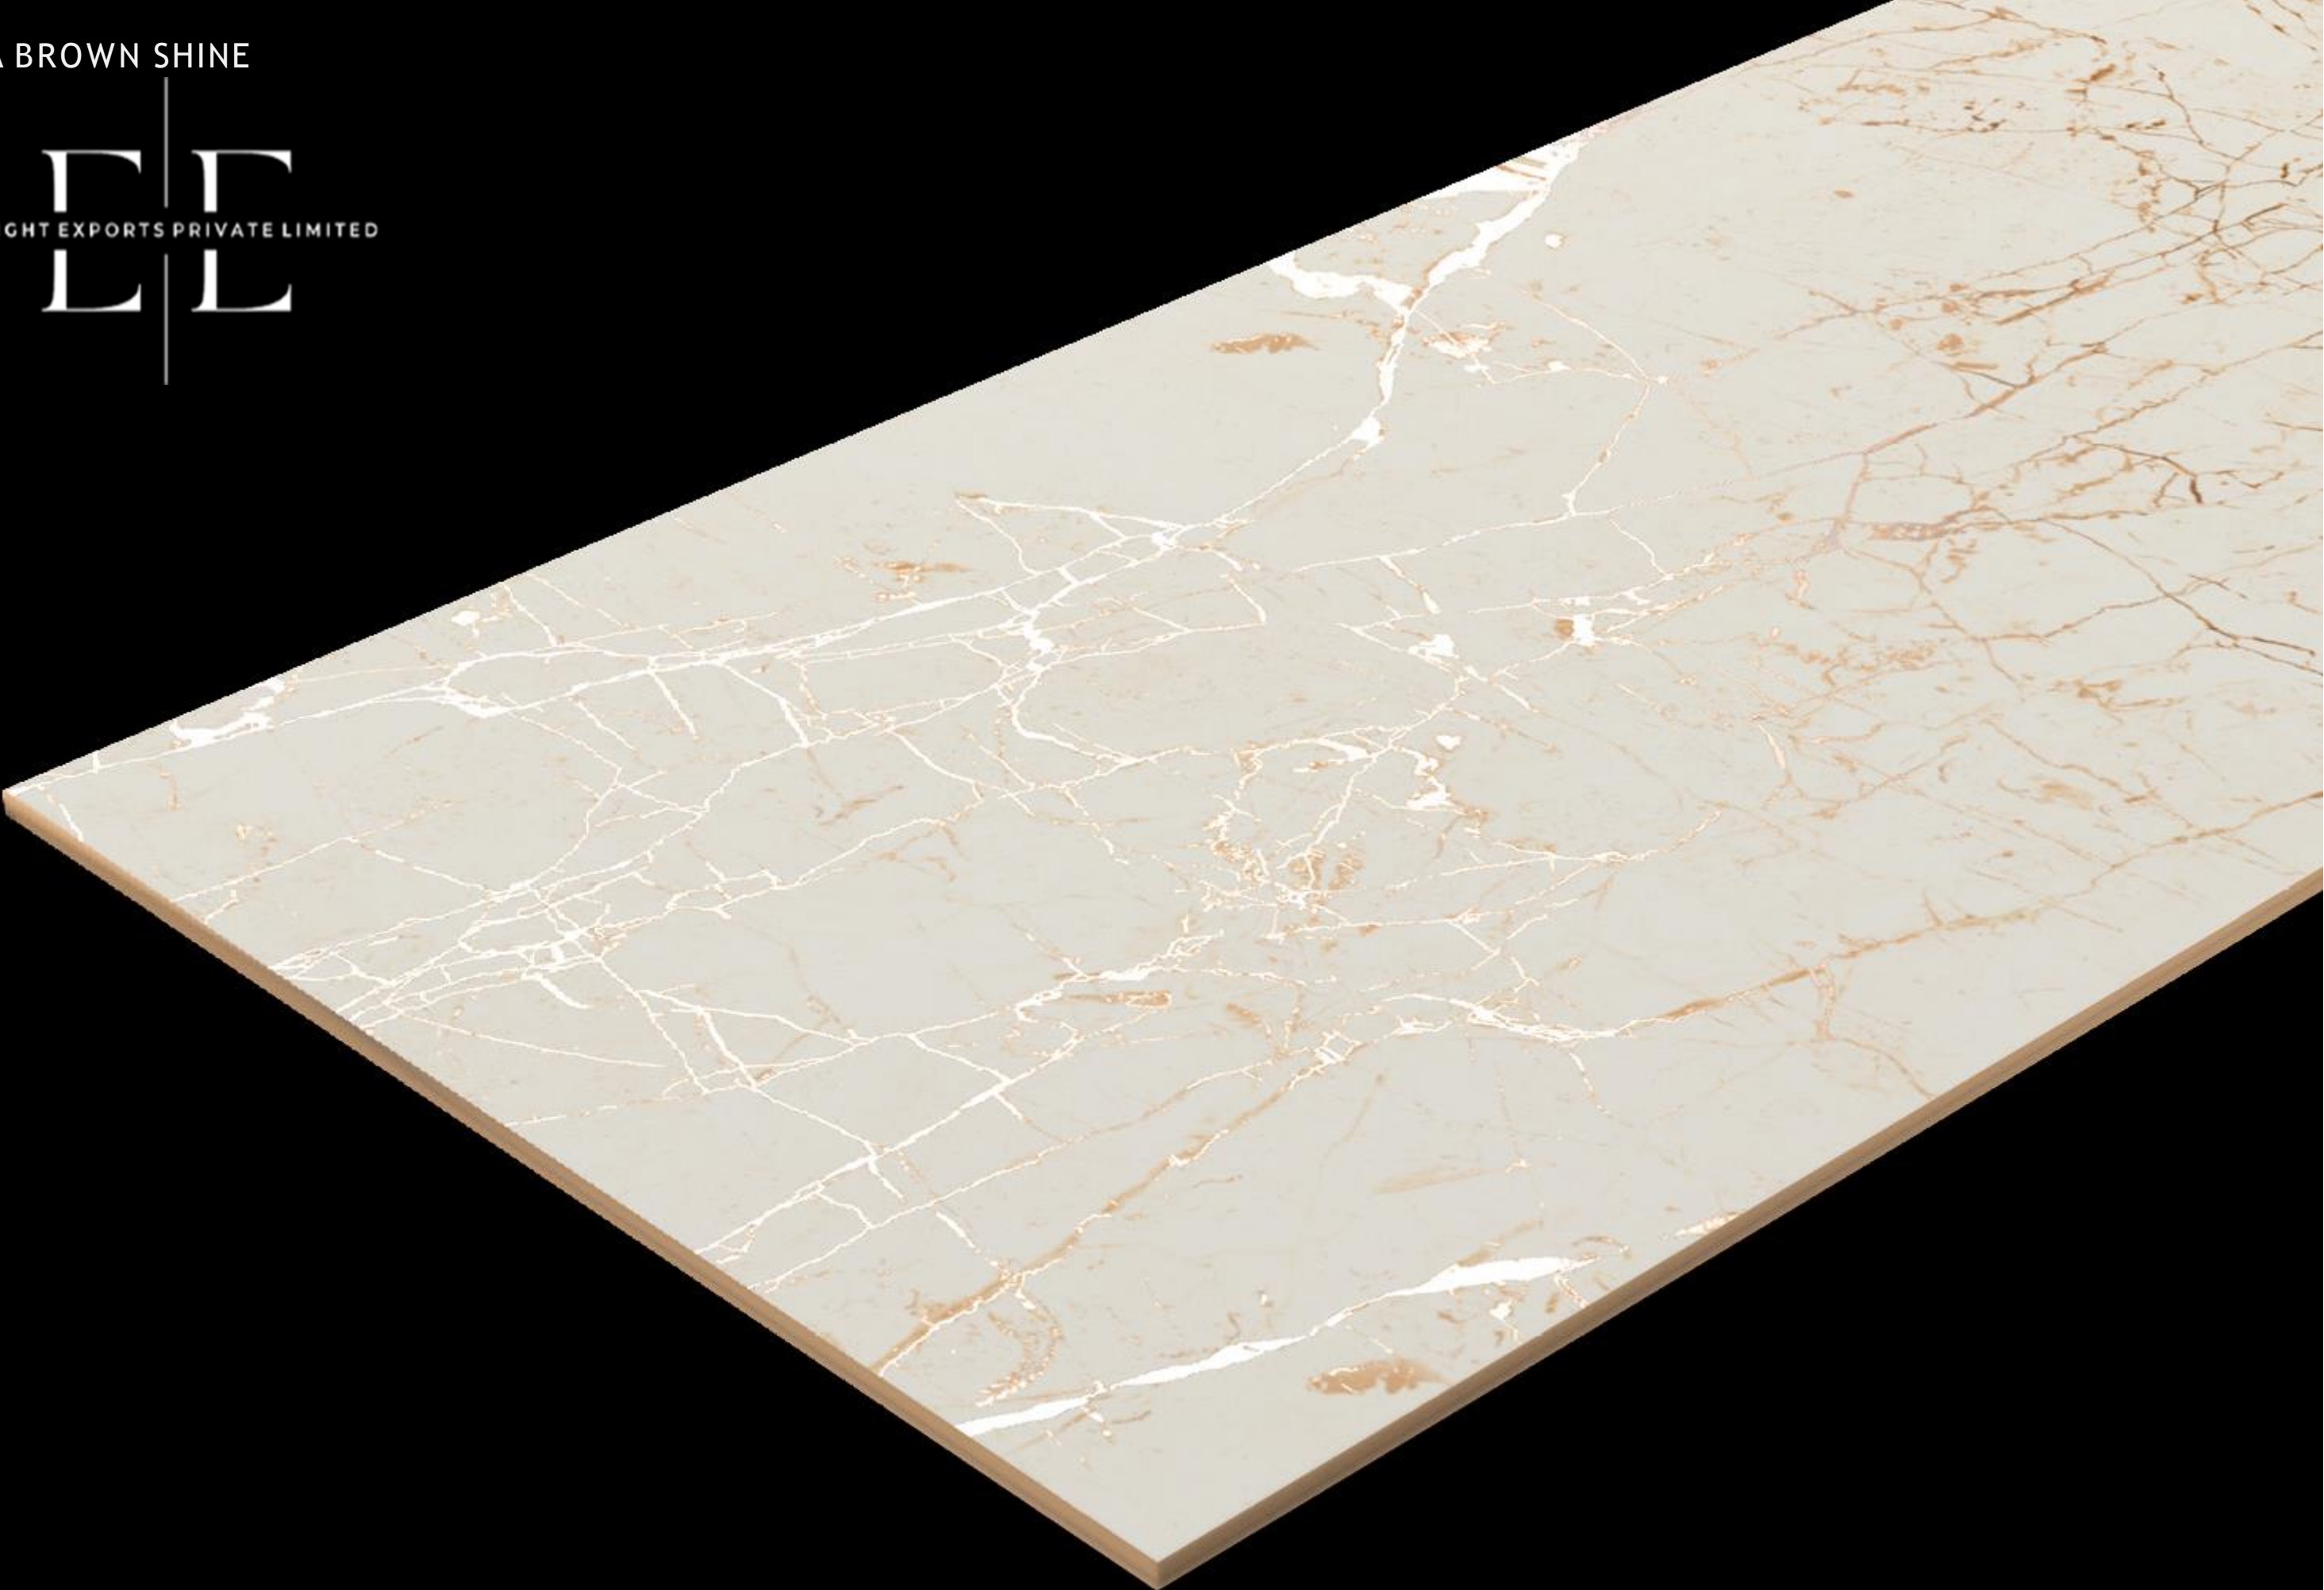

ROSALIA BROWN SHINE