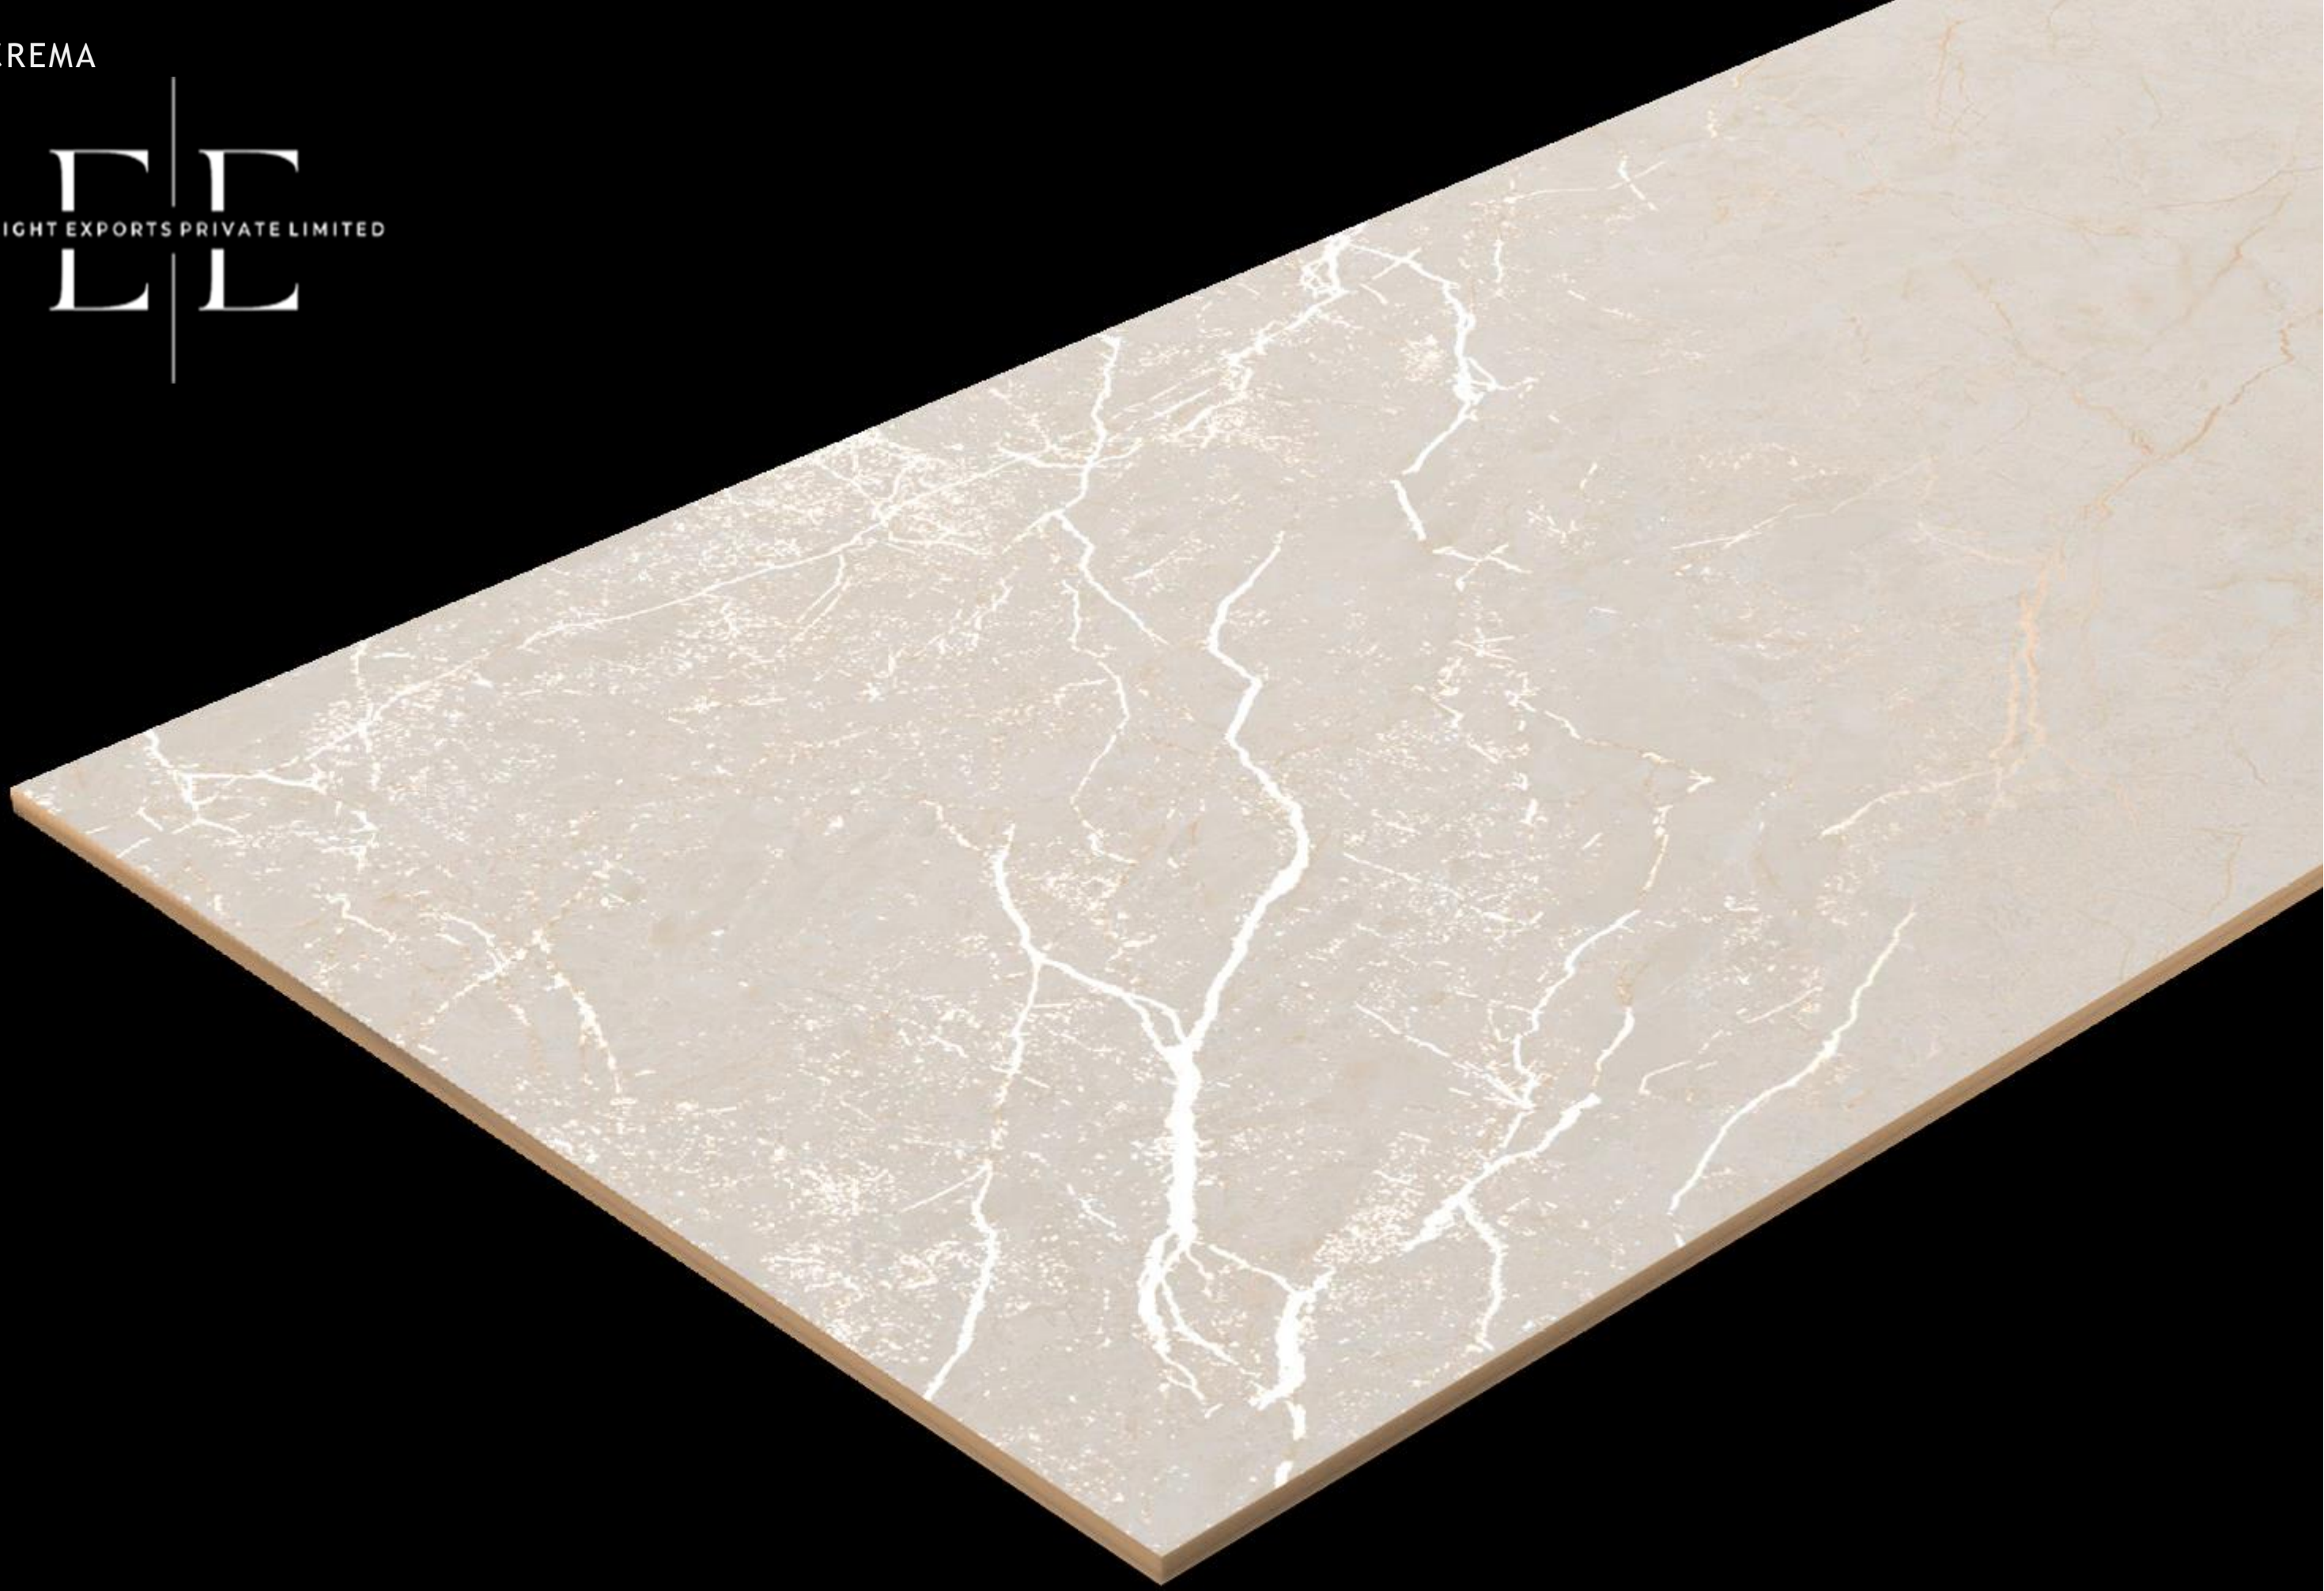

REIMS CREMA