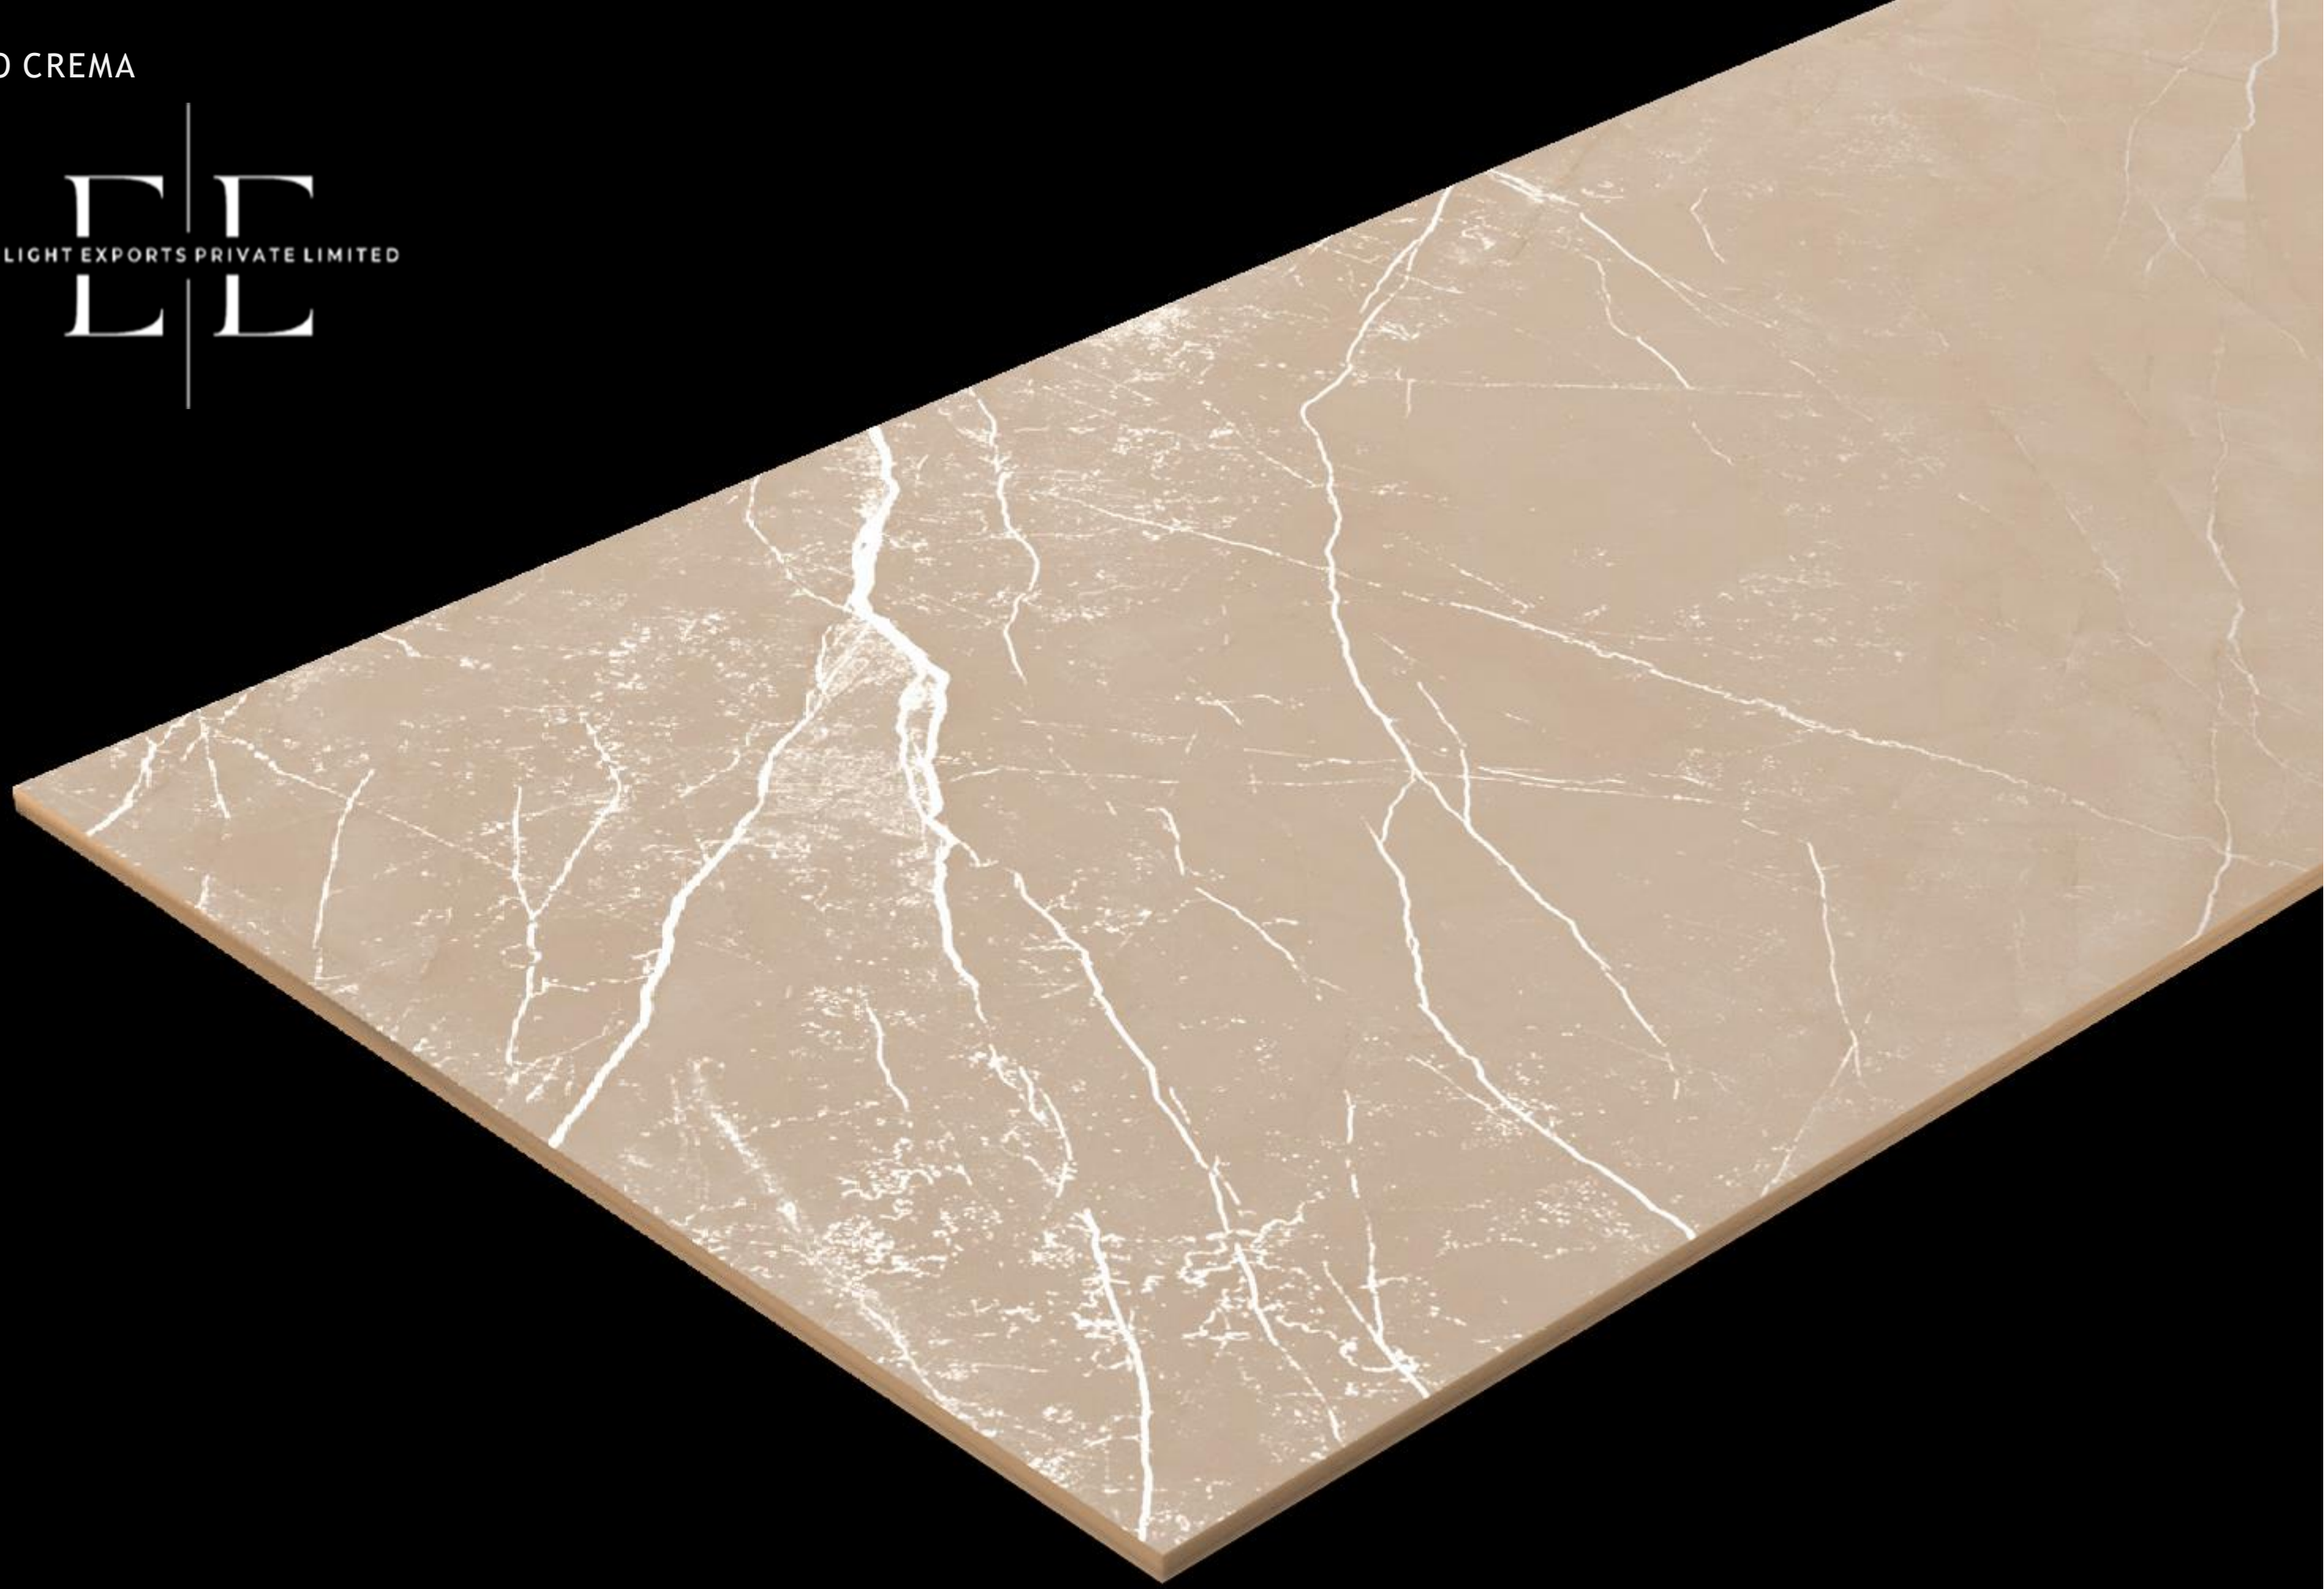

INDIGO CREMA