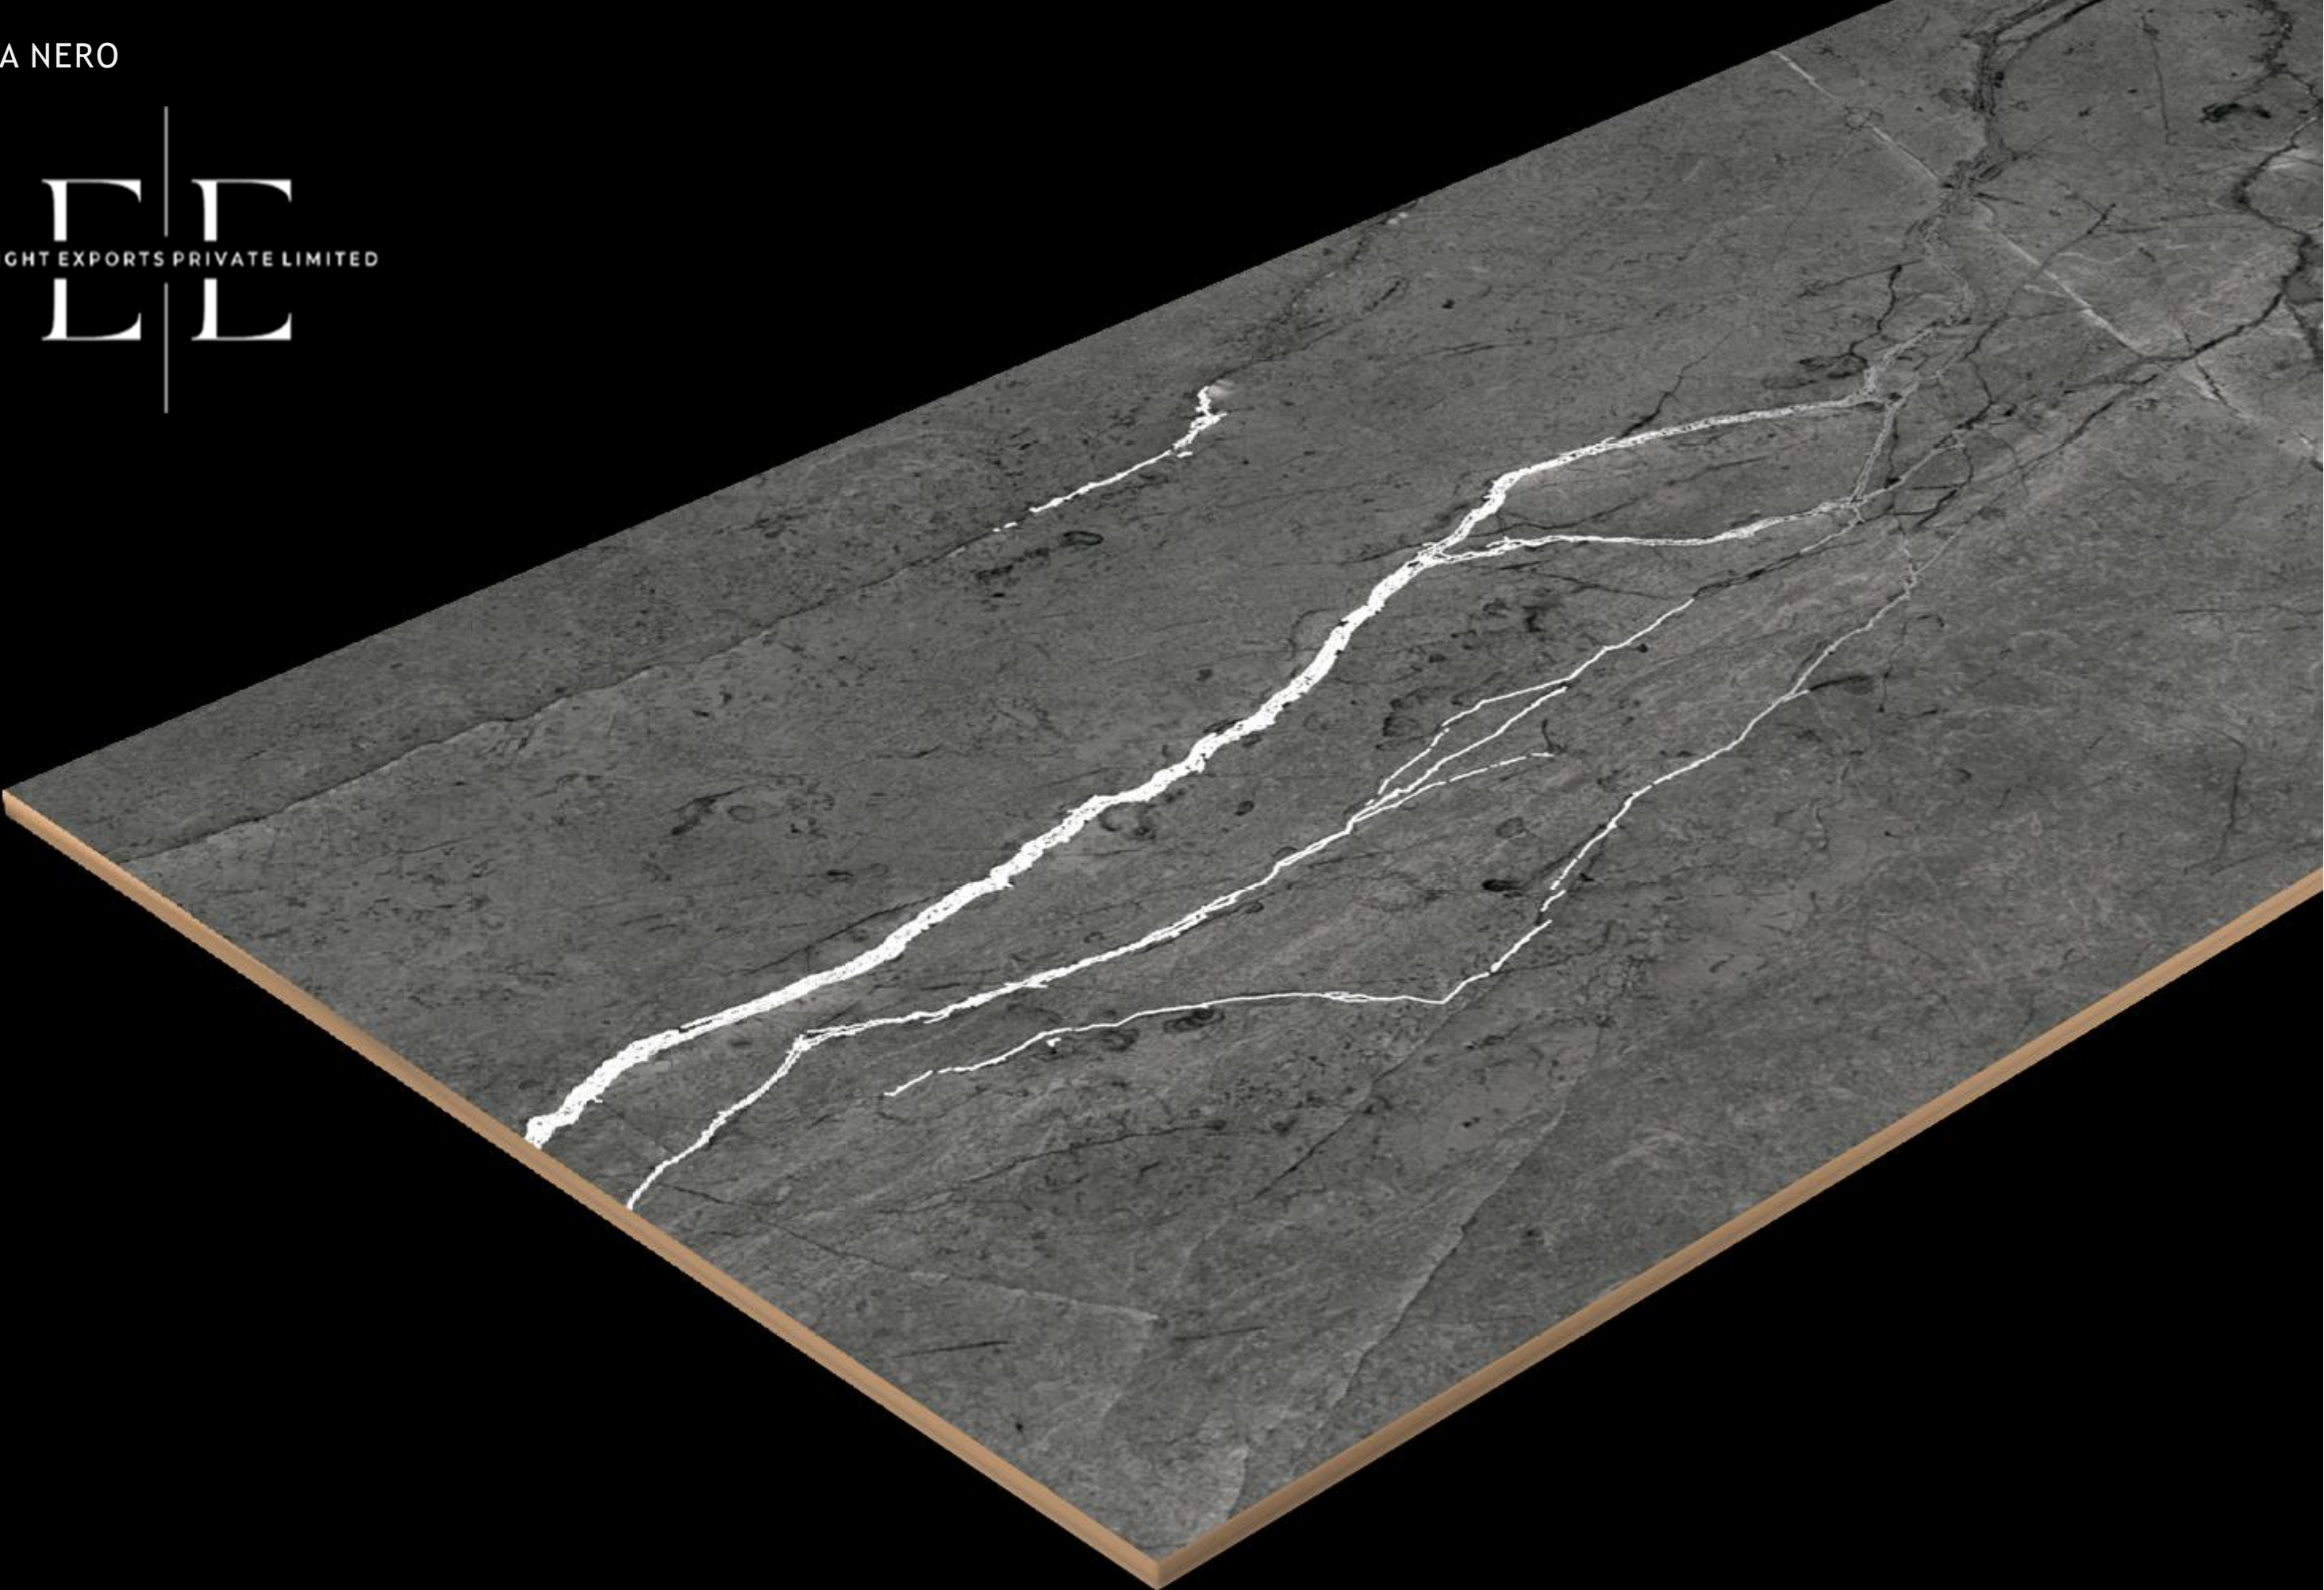

ROMANIA NERO