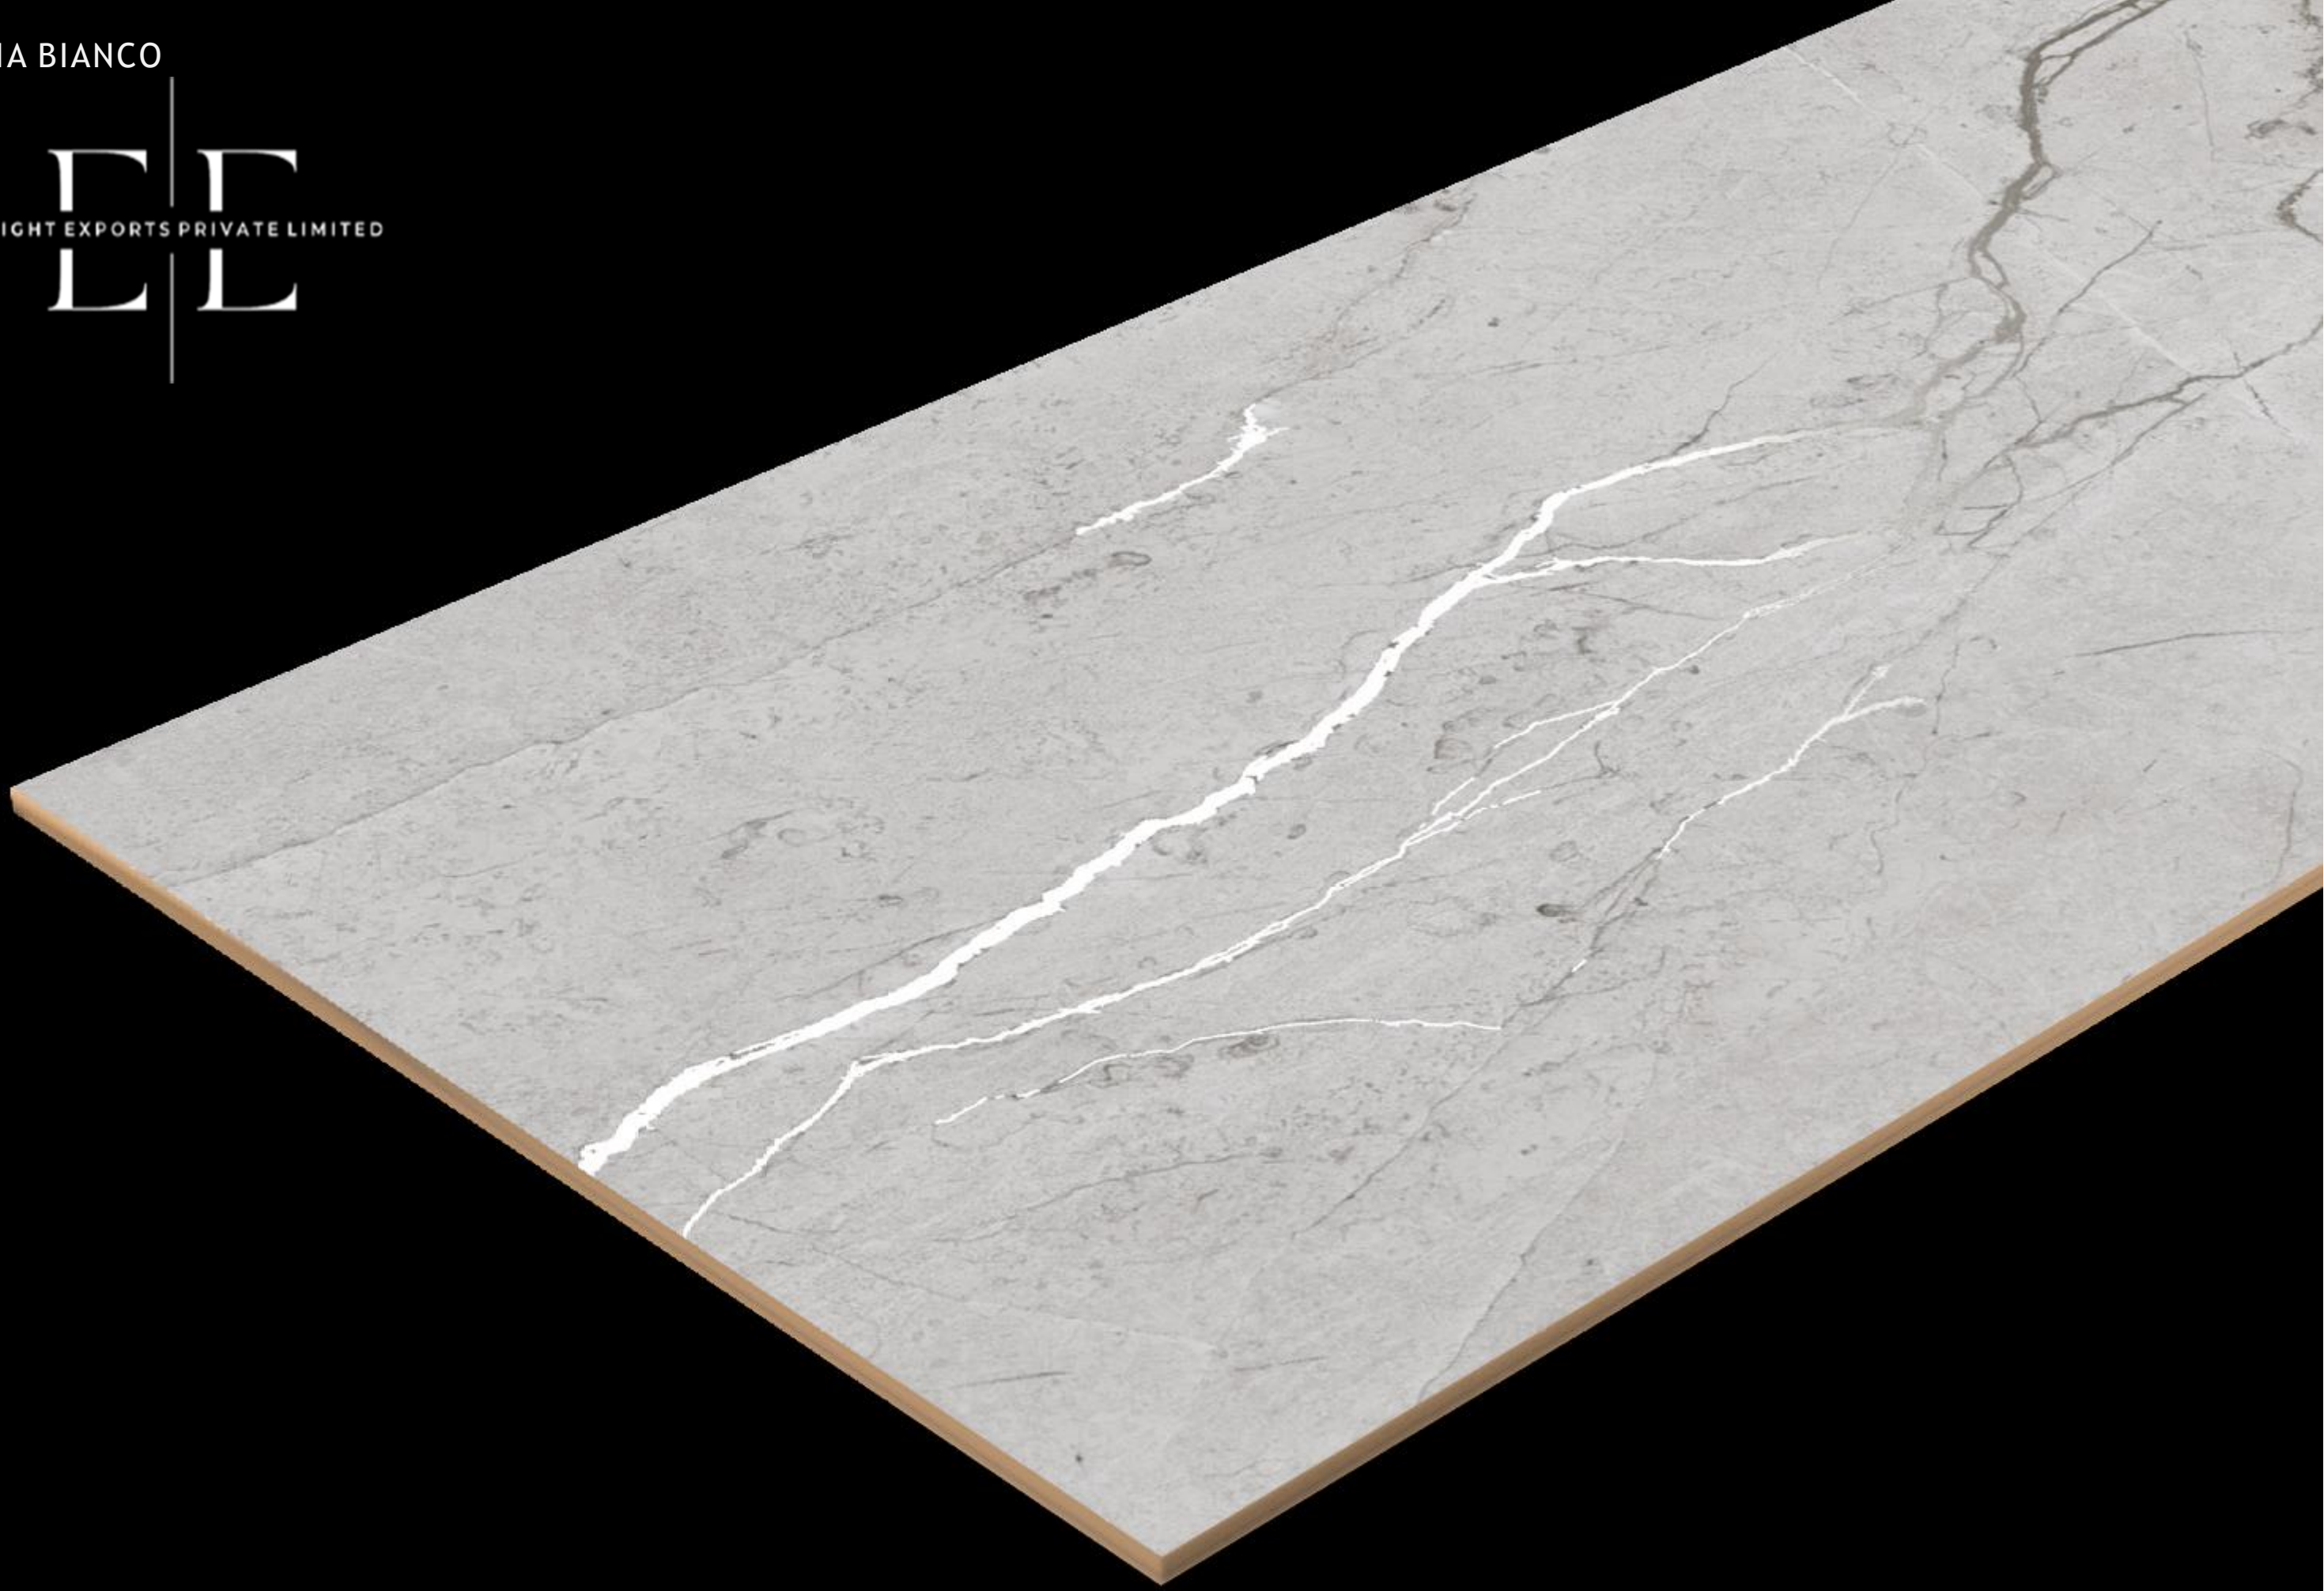

FINISH
CARVING

CARVING
COLLECTION

ROMANIA BIANCO

ROMANIA BIANCO

RANDOM FACE : 4

SIZE
600X1200 MM

FINISH
CARVING

CARVING
COLLECTION