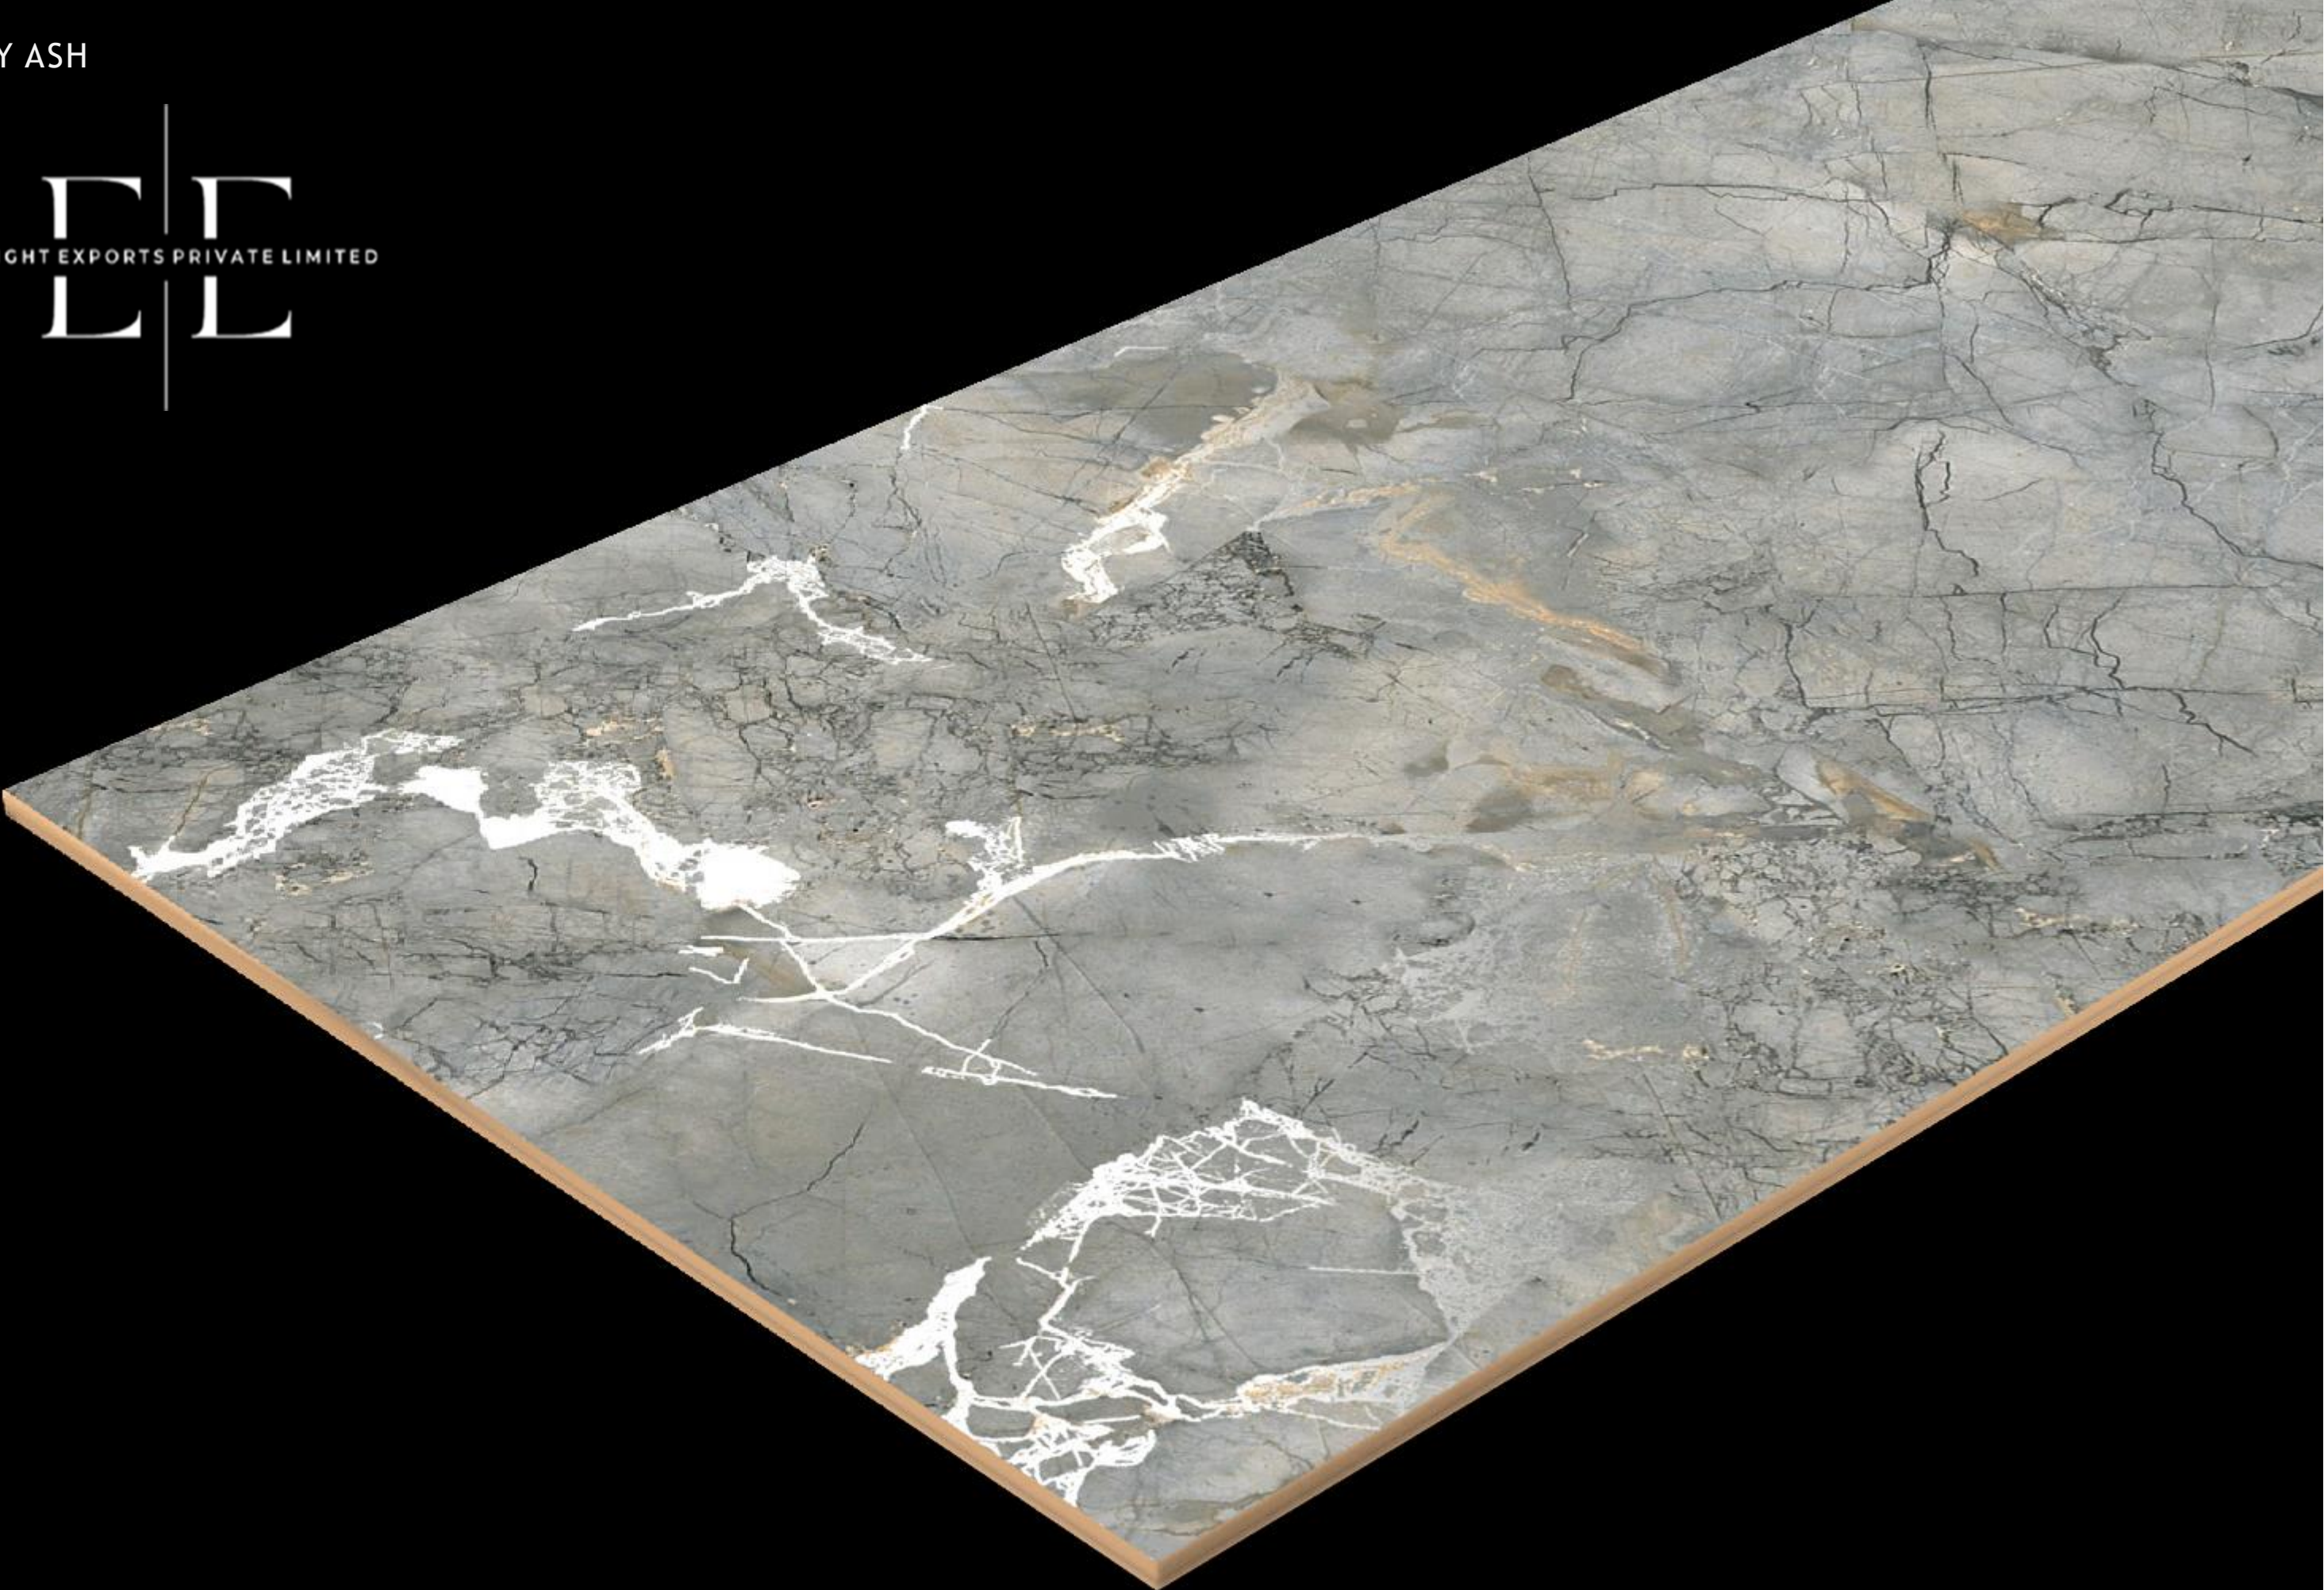

BENTLEY ASH