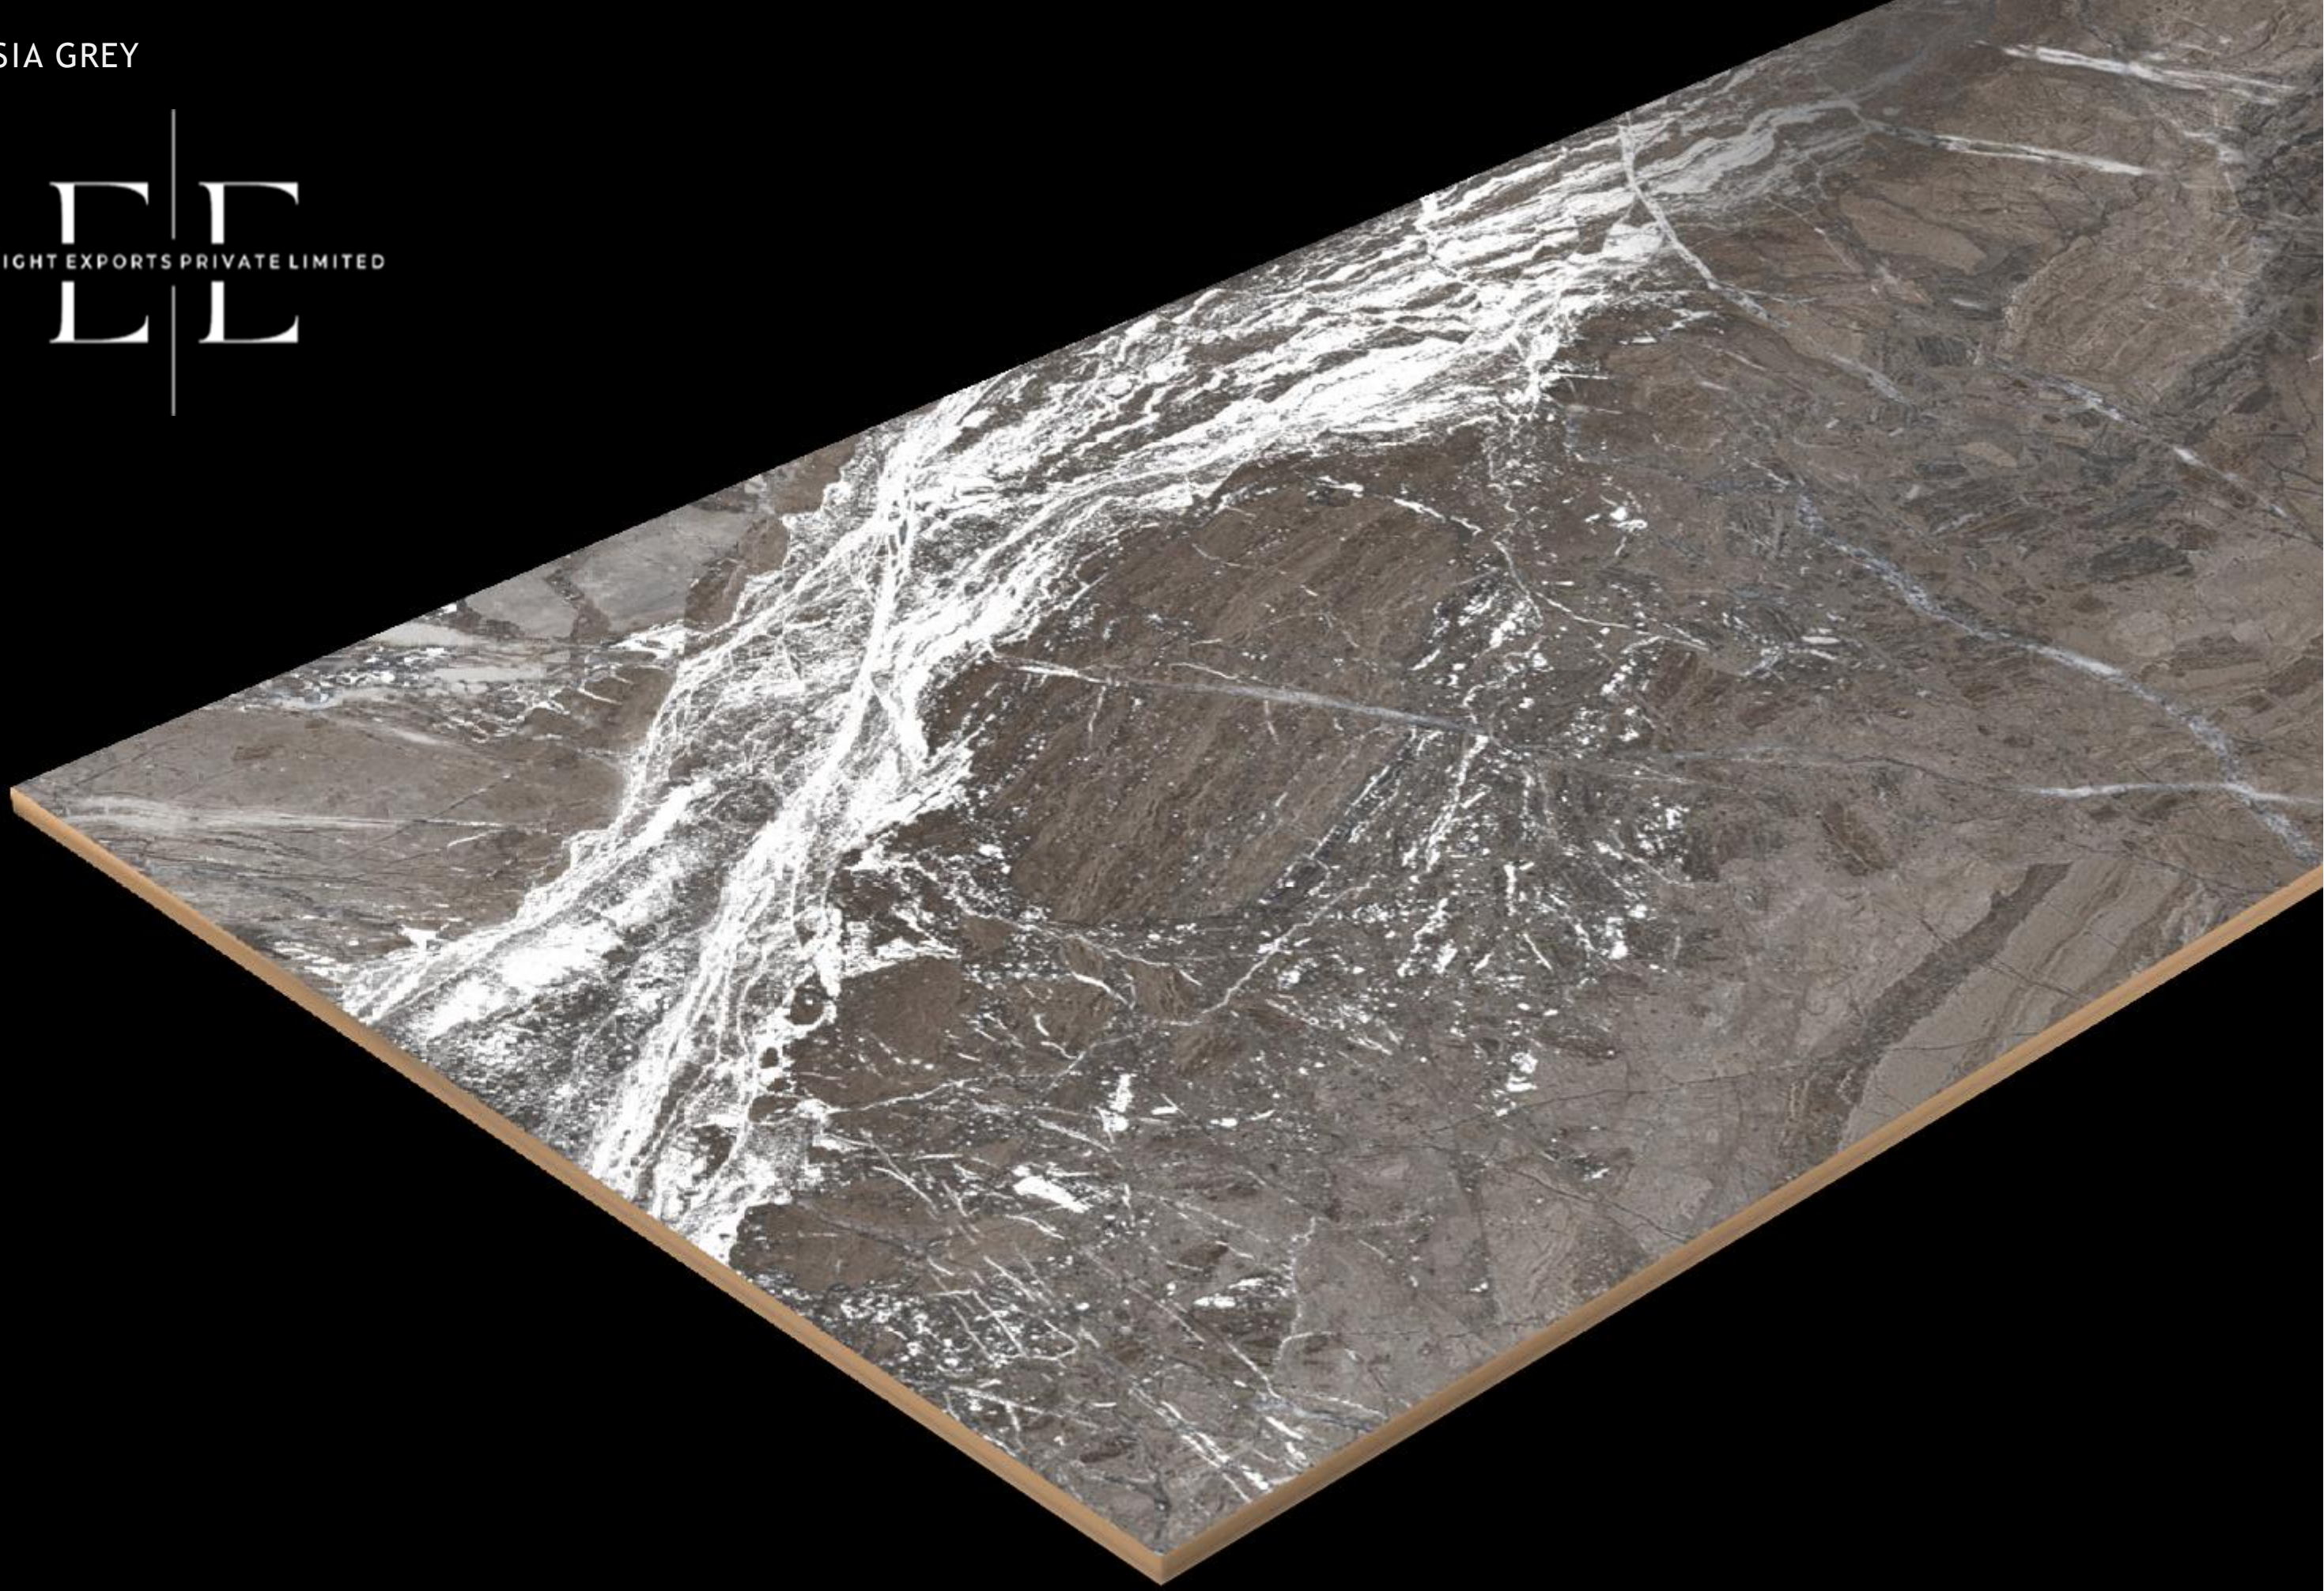

AMBROSIA GREY