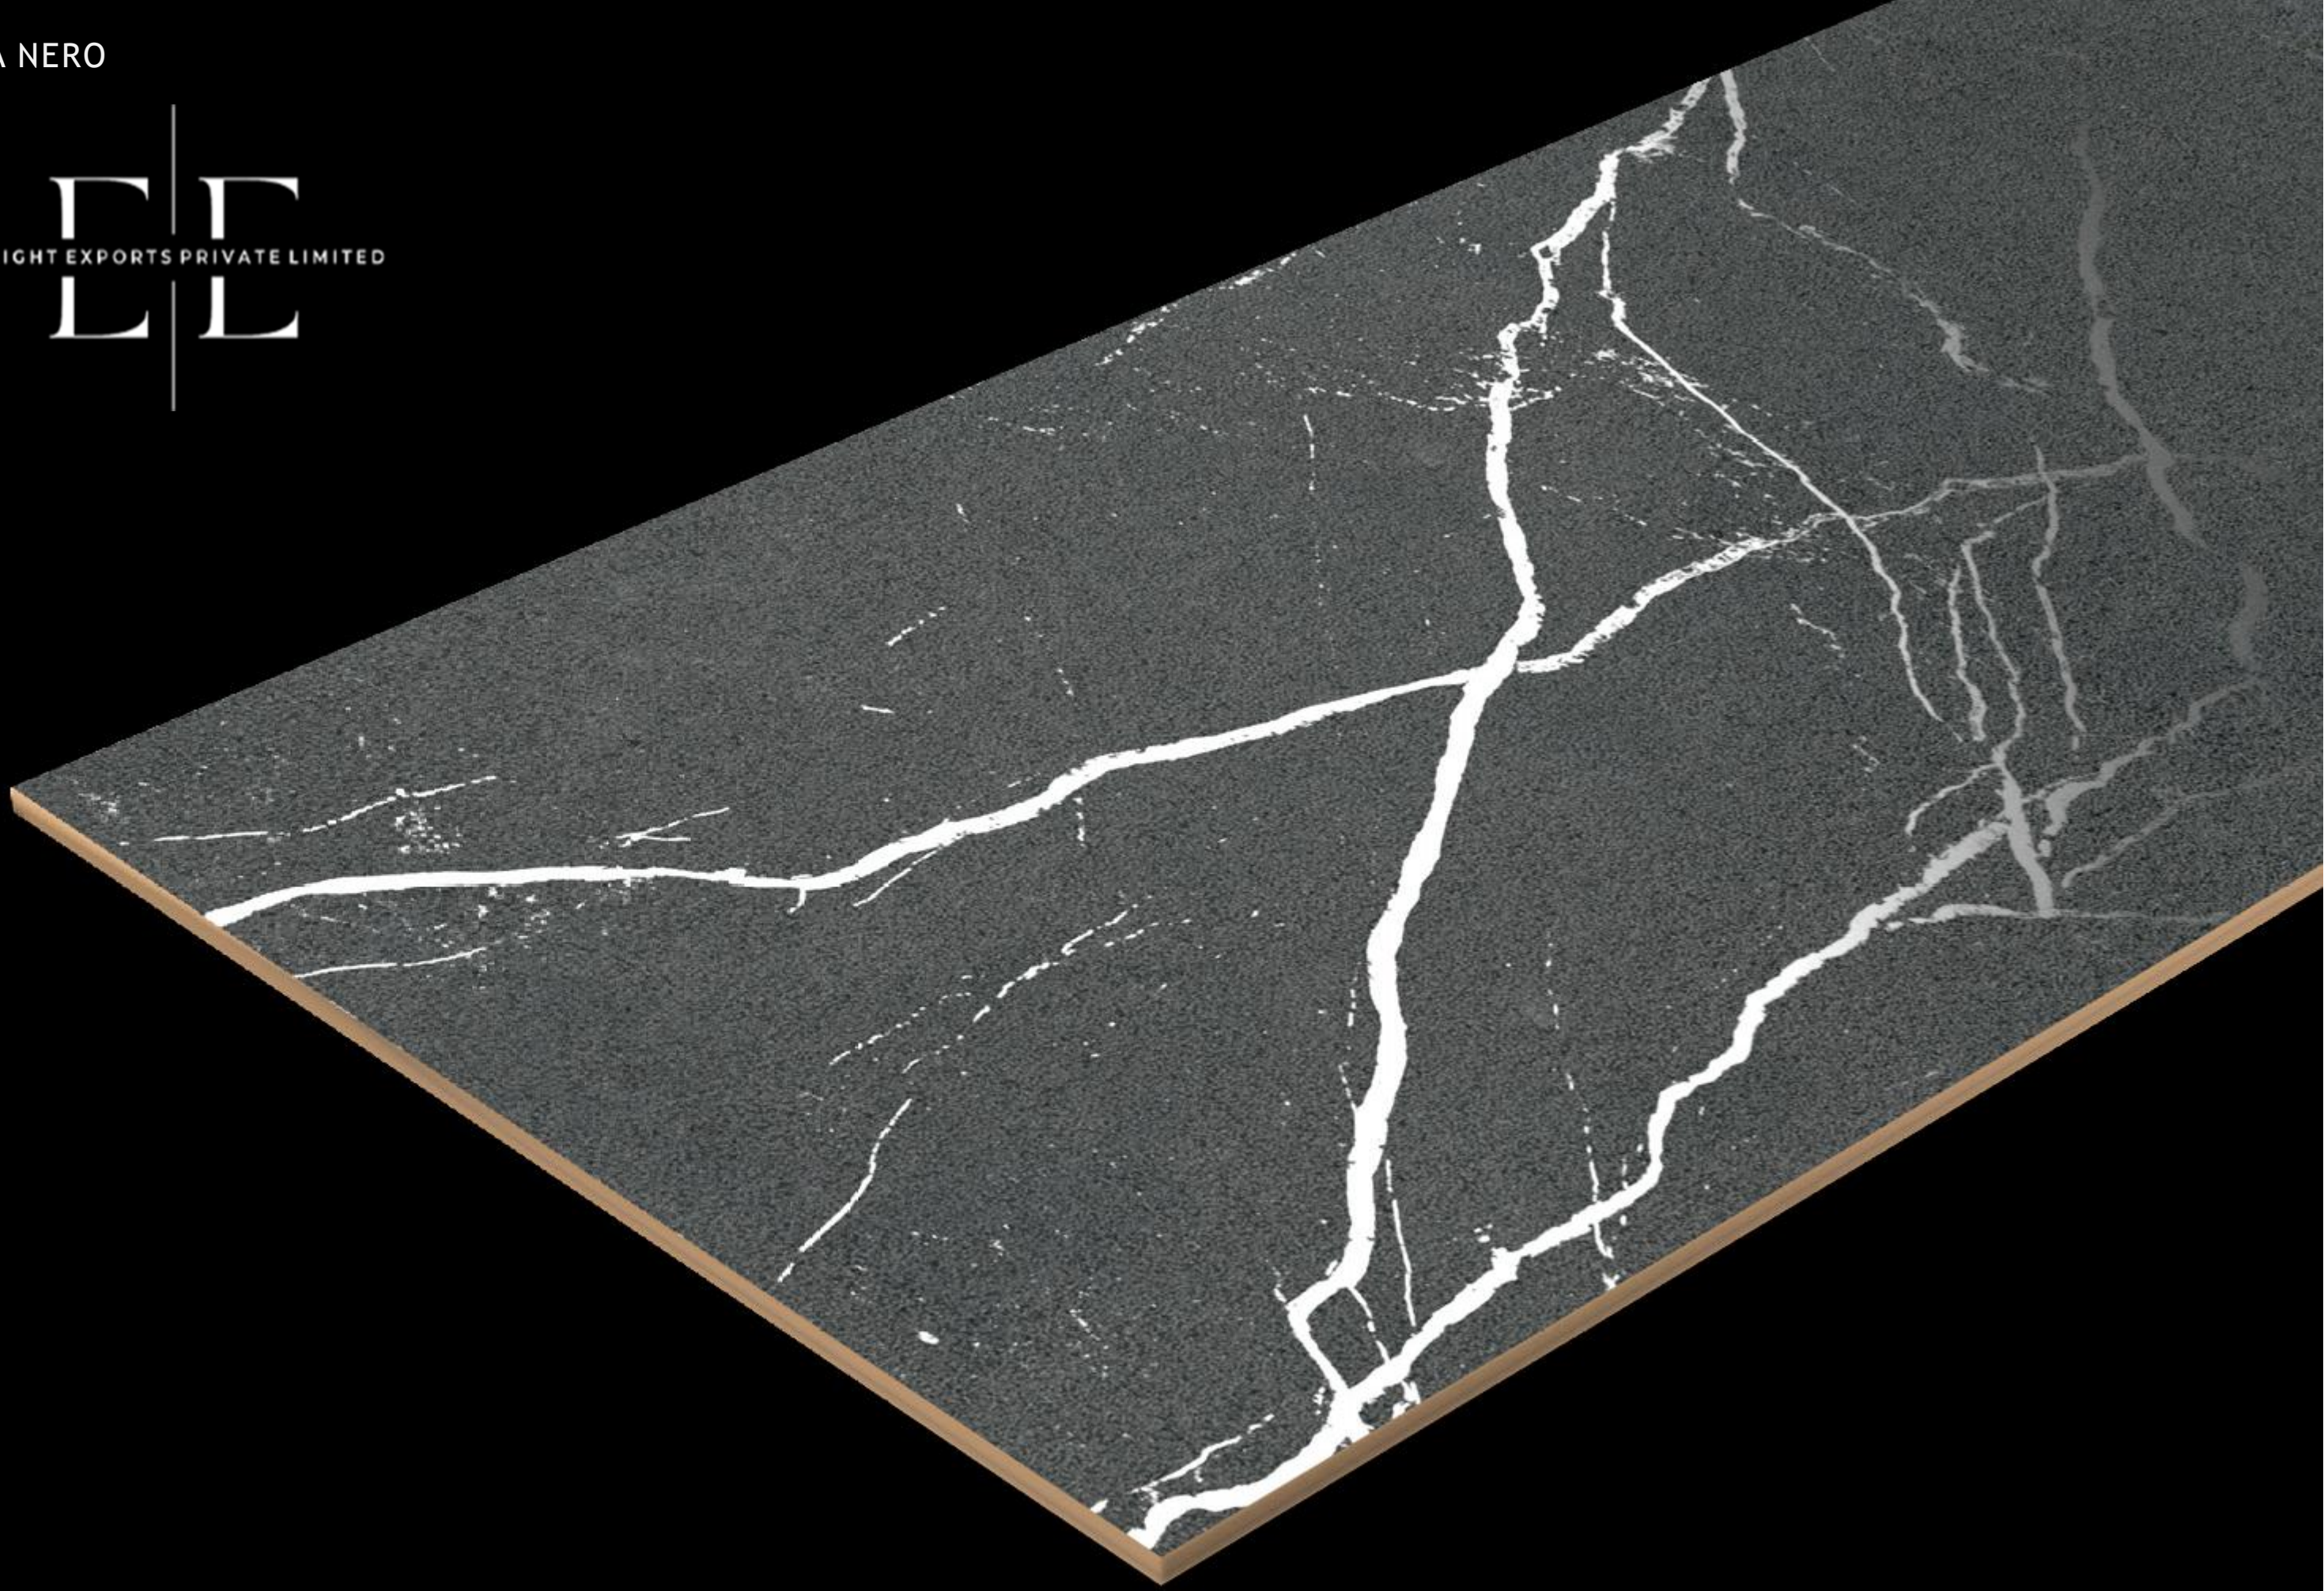

VALONA BIANCO

VALONA BIANCO

RANDOM FACE : 4

SIZE
600X1200 MM

FINISH
CARVING

CARVING
COLLECTION

VALONA NERO

VALINA NERO