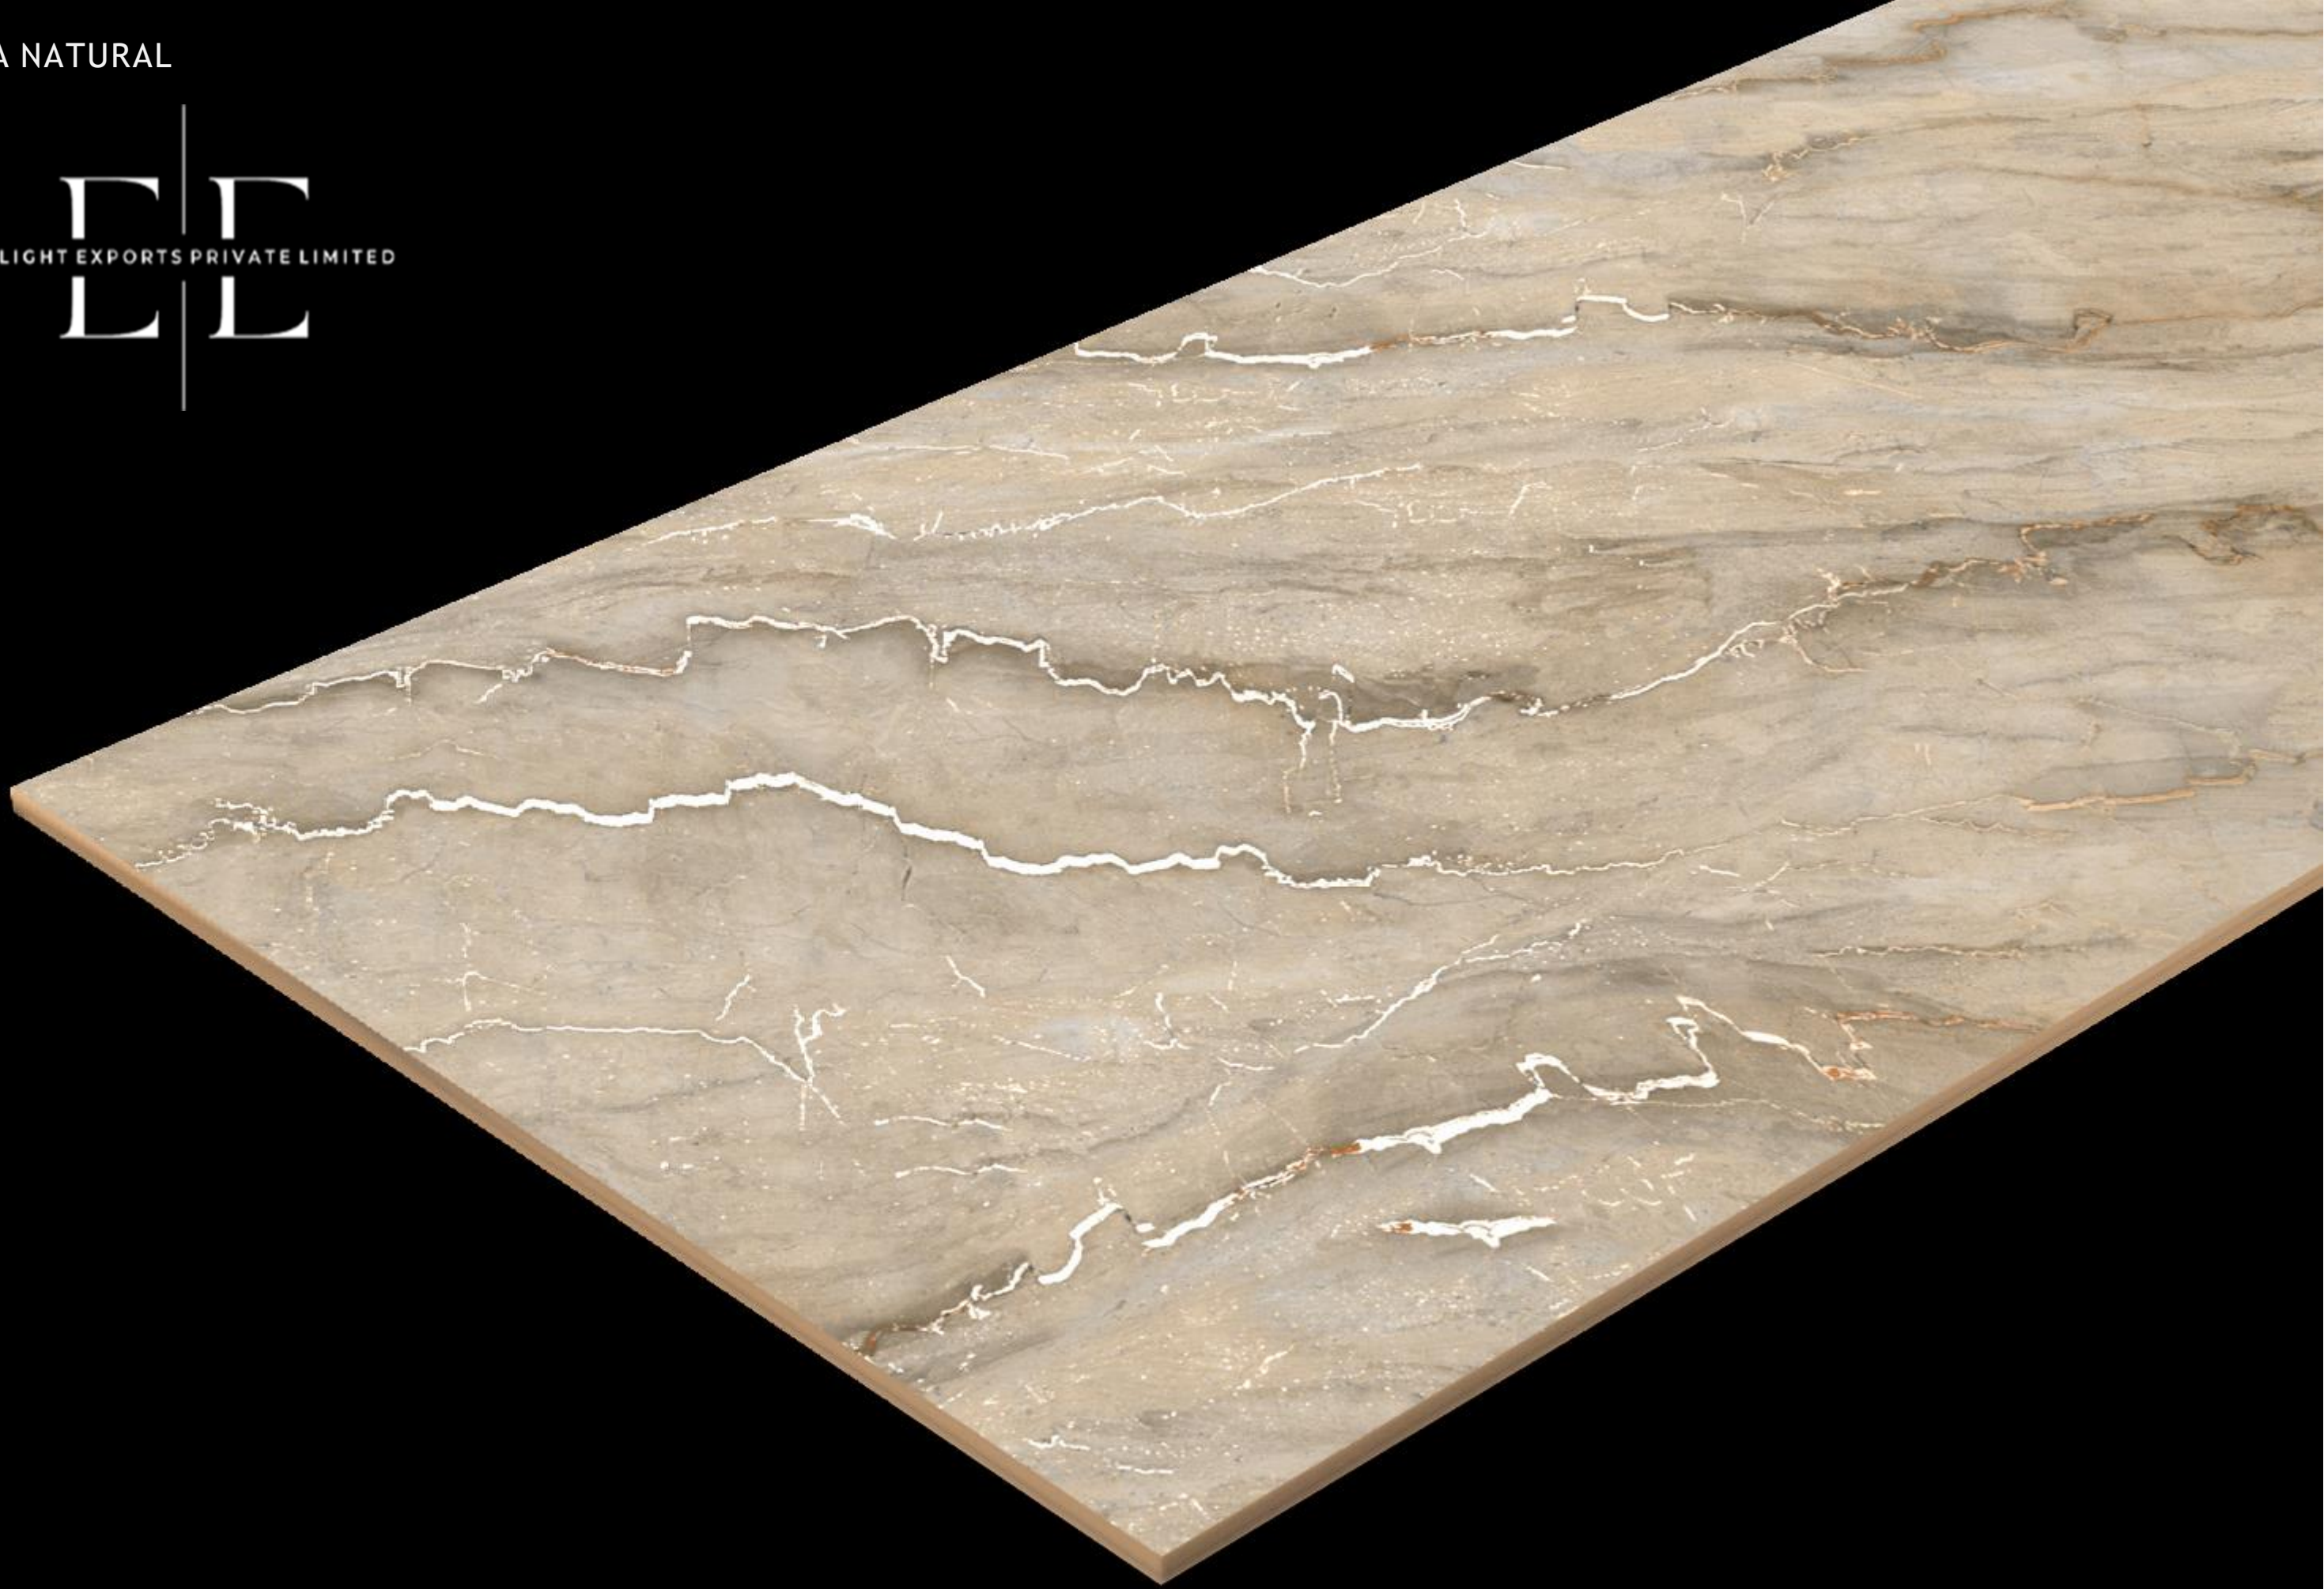

VALONA NERO

RANDOM FACE : 4

SIZE
600X1200 MM

FINISH
CARVING

CARVING
COLLECTION

VERONA NATURAL

VERONA NATURAL

VERONA NATURAL