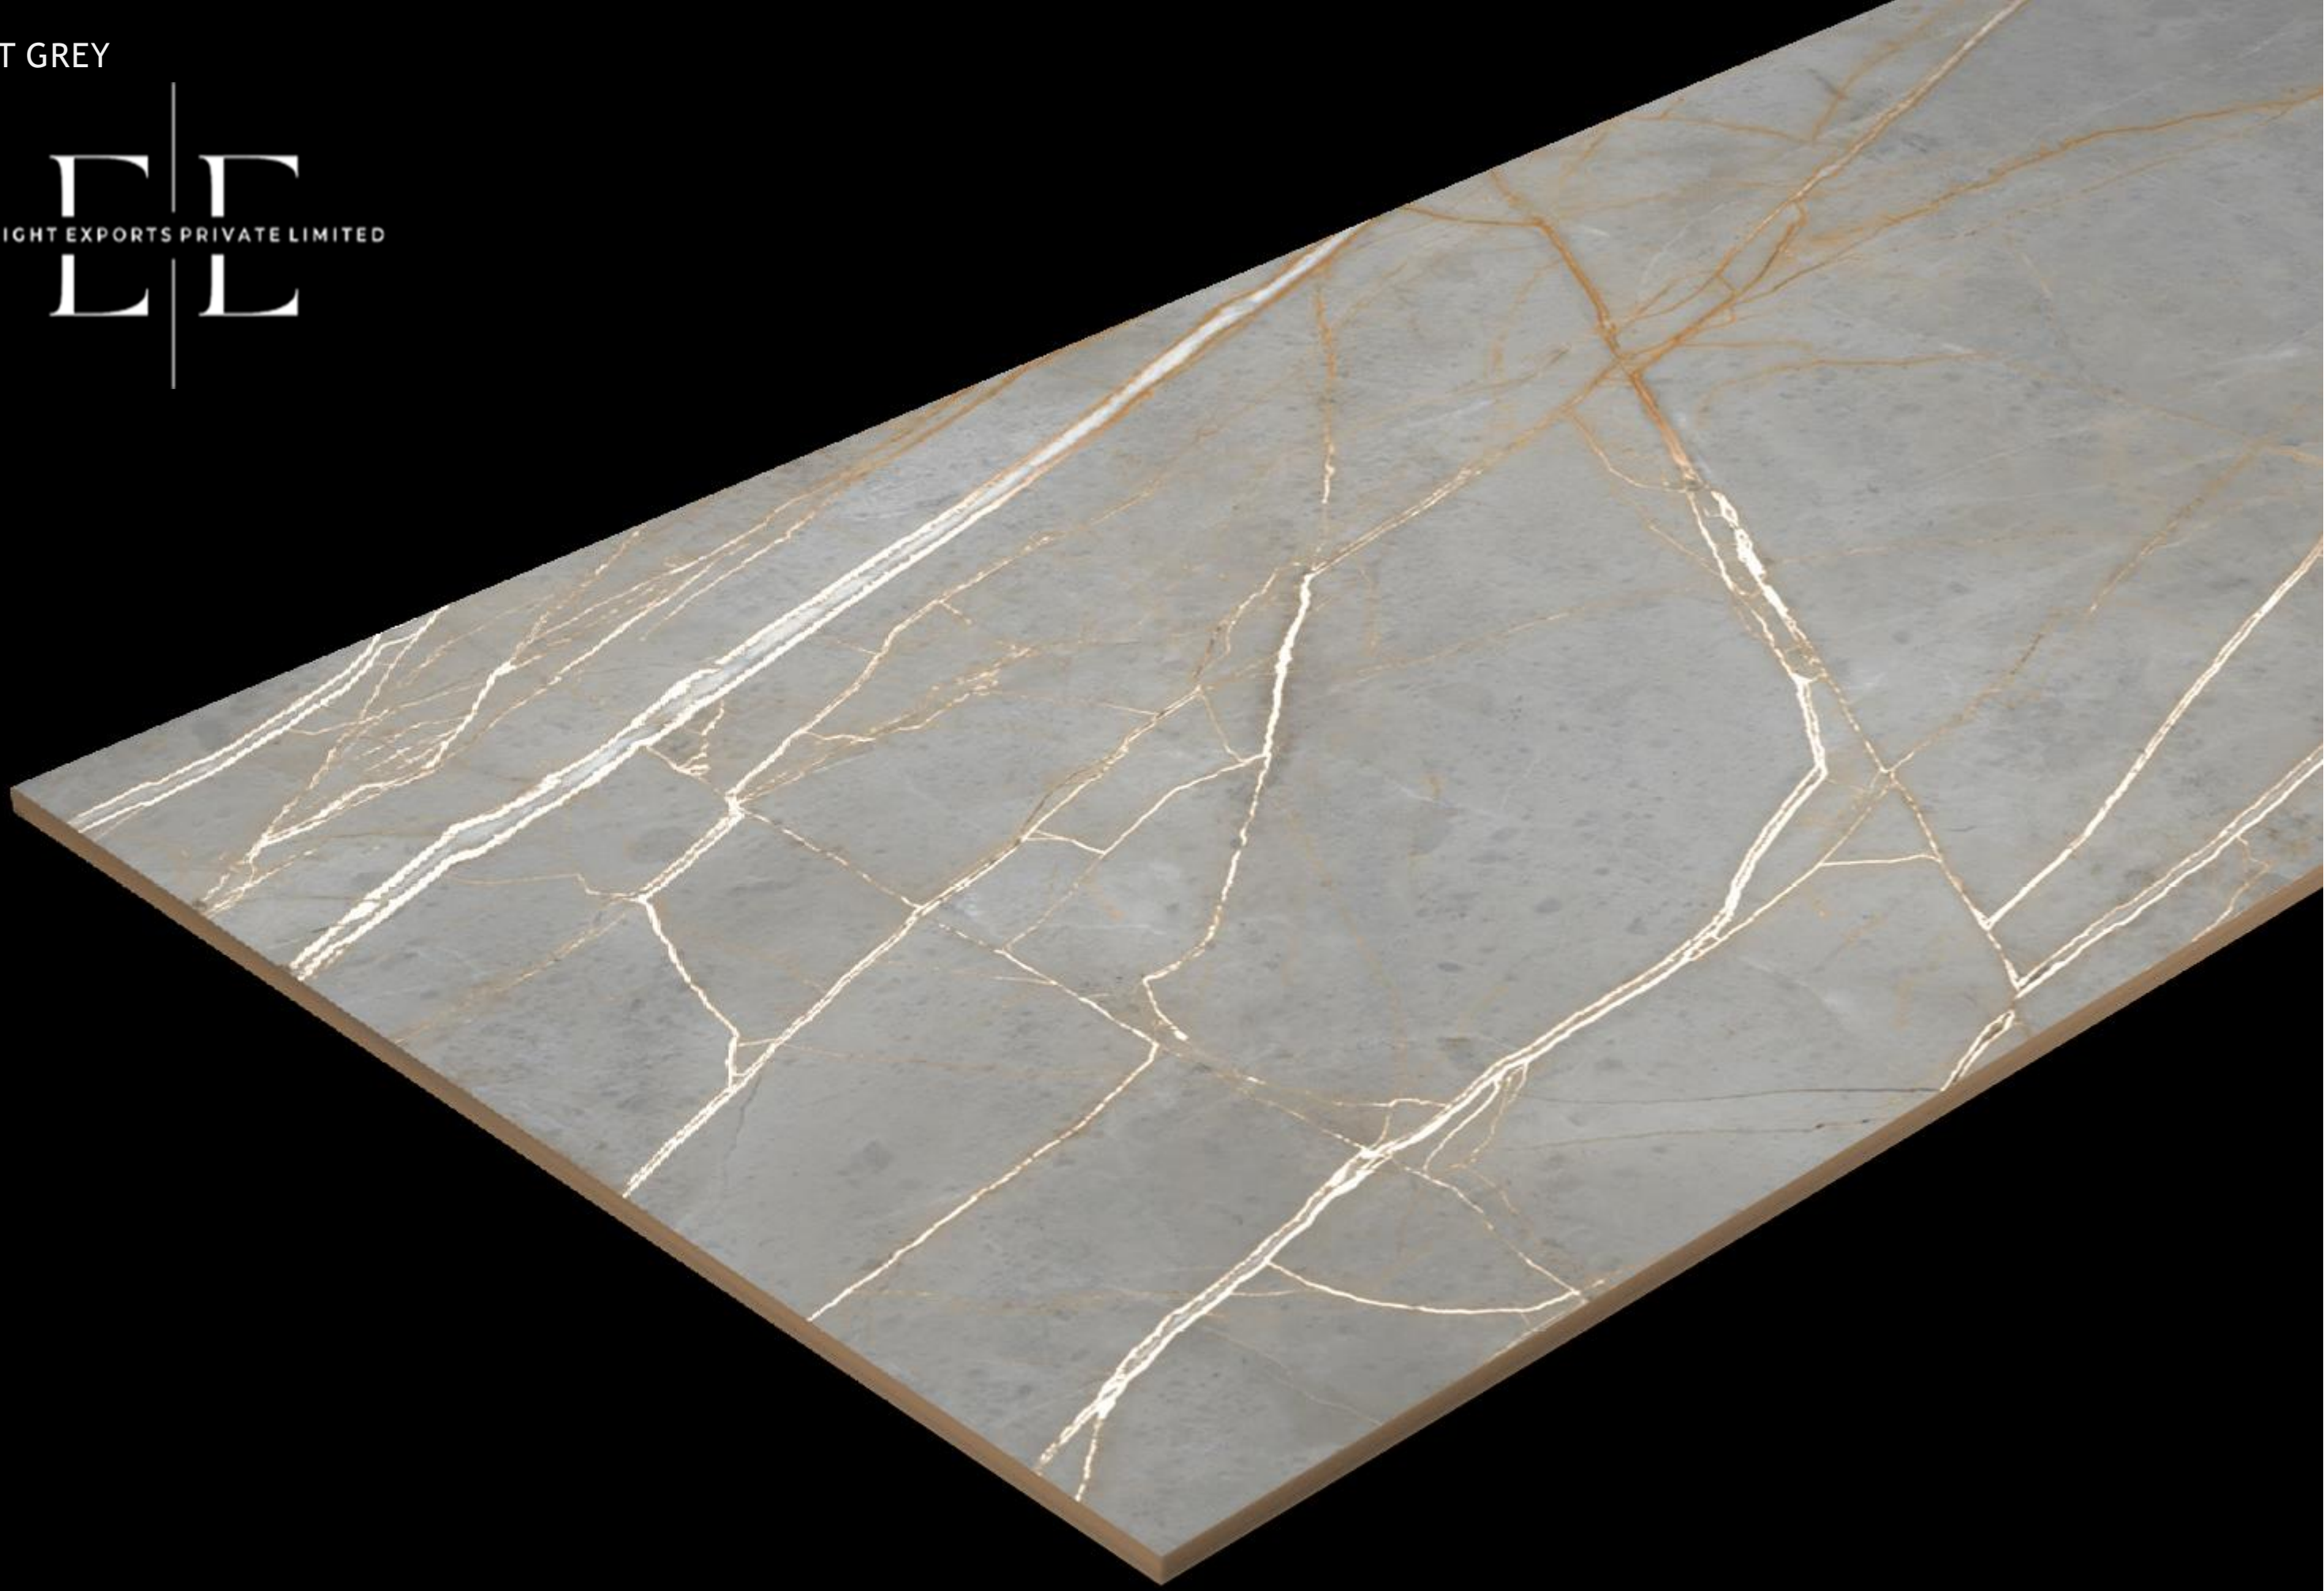

DEVIANT GREY