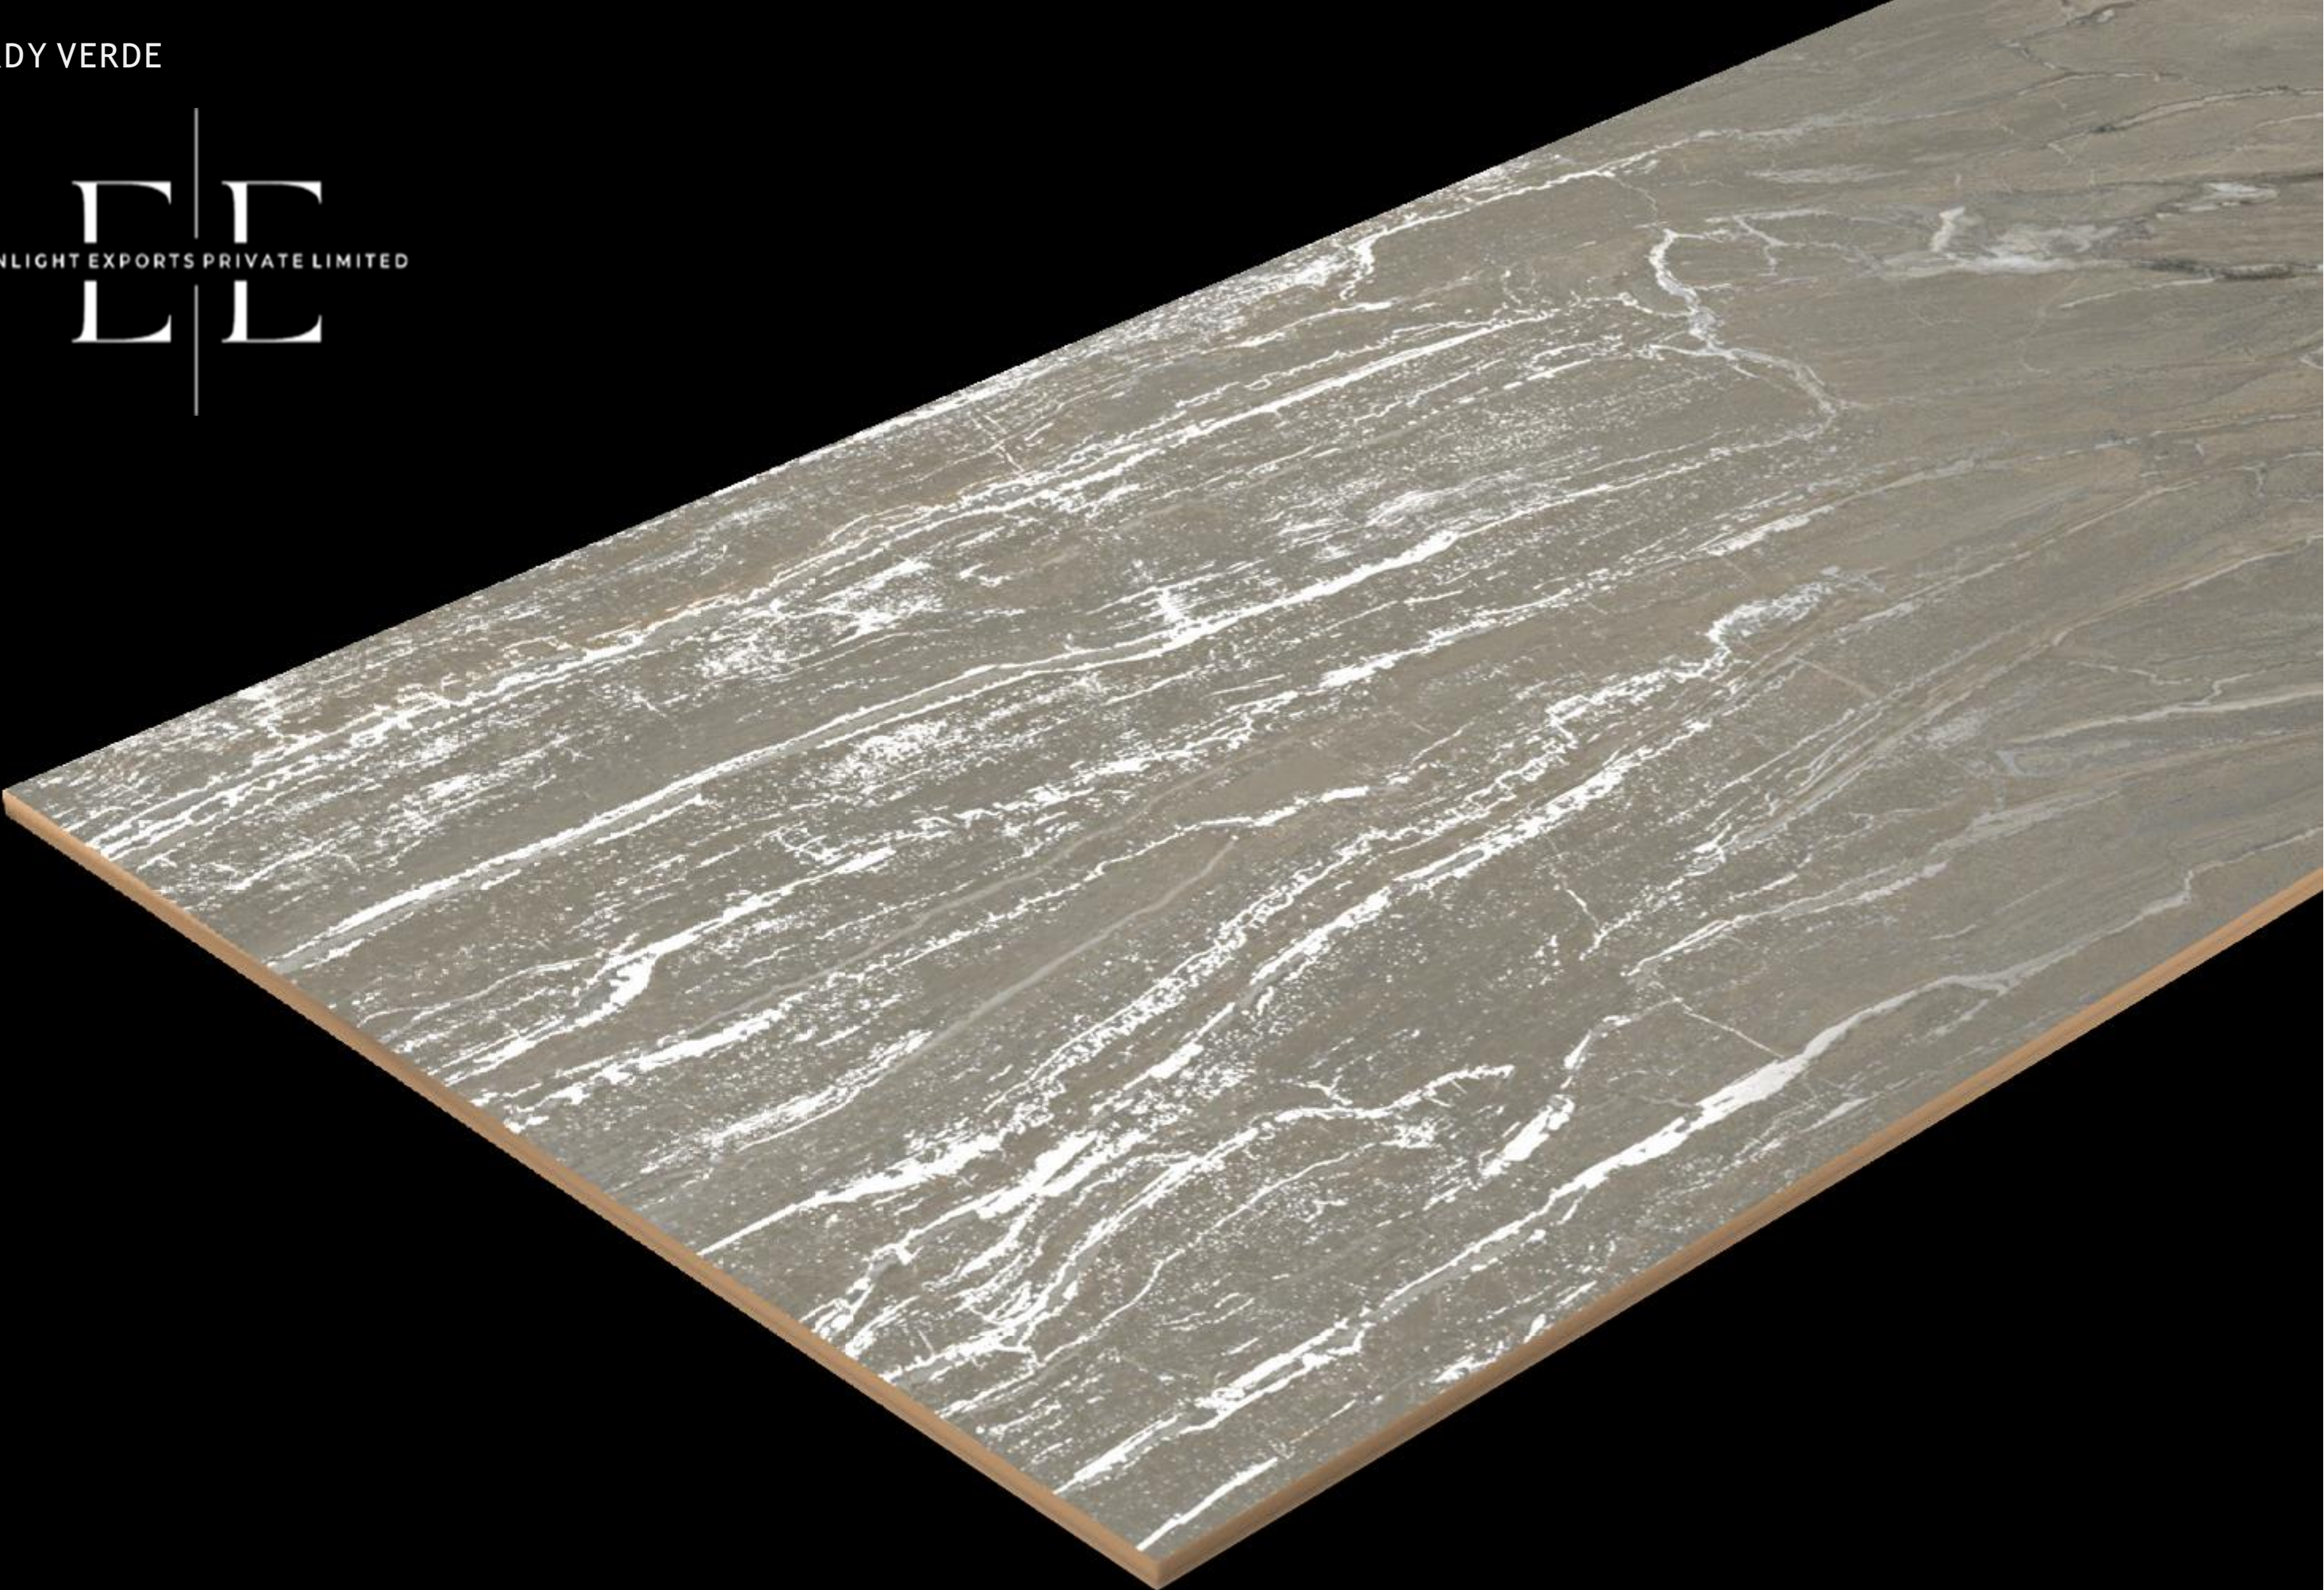

CARVING
COLLECTION

GRICO SATUARIO

GRICO SATUARIO

RANDOM FACE : 3

SIZE
600X1200 MM

FINISH
CARVING

CARVING
COLLECTION

LOMBARDY VERDE