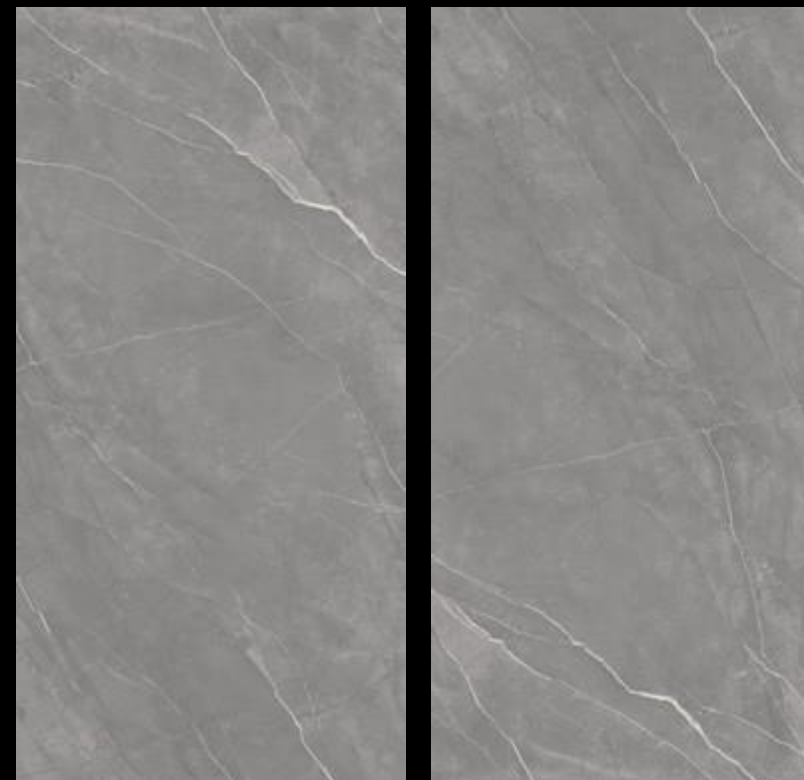

INDIGO GREY

RANDOM FACE : 2

SIZE
600X1200 MM

FINISH
CARVING

CARVING
COLLECTION