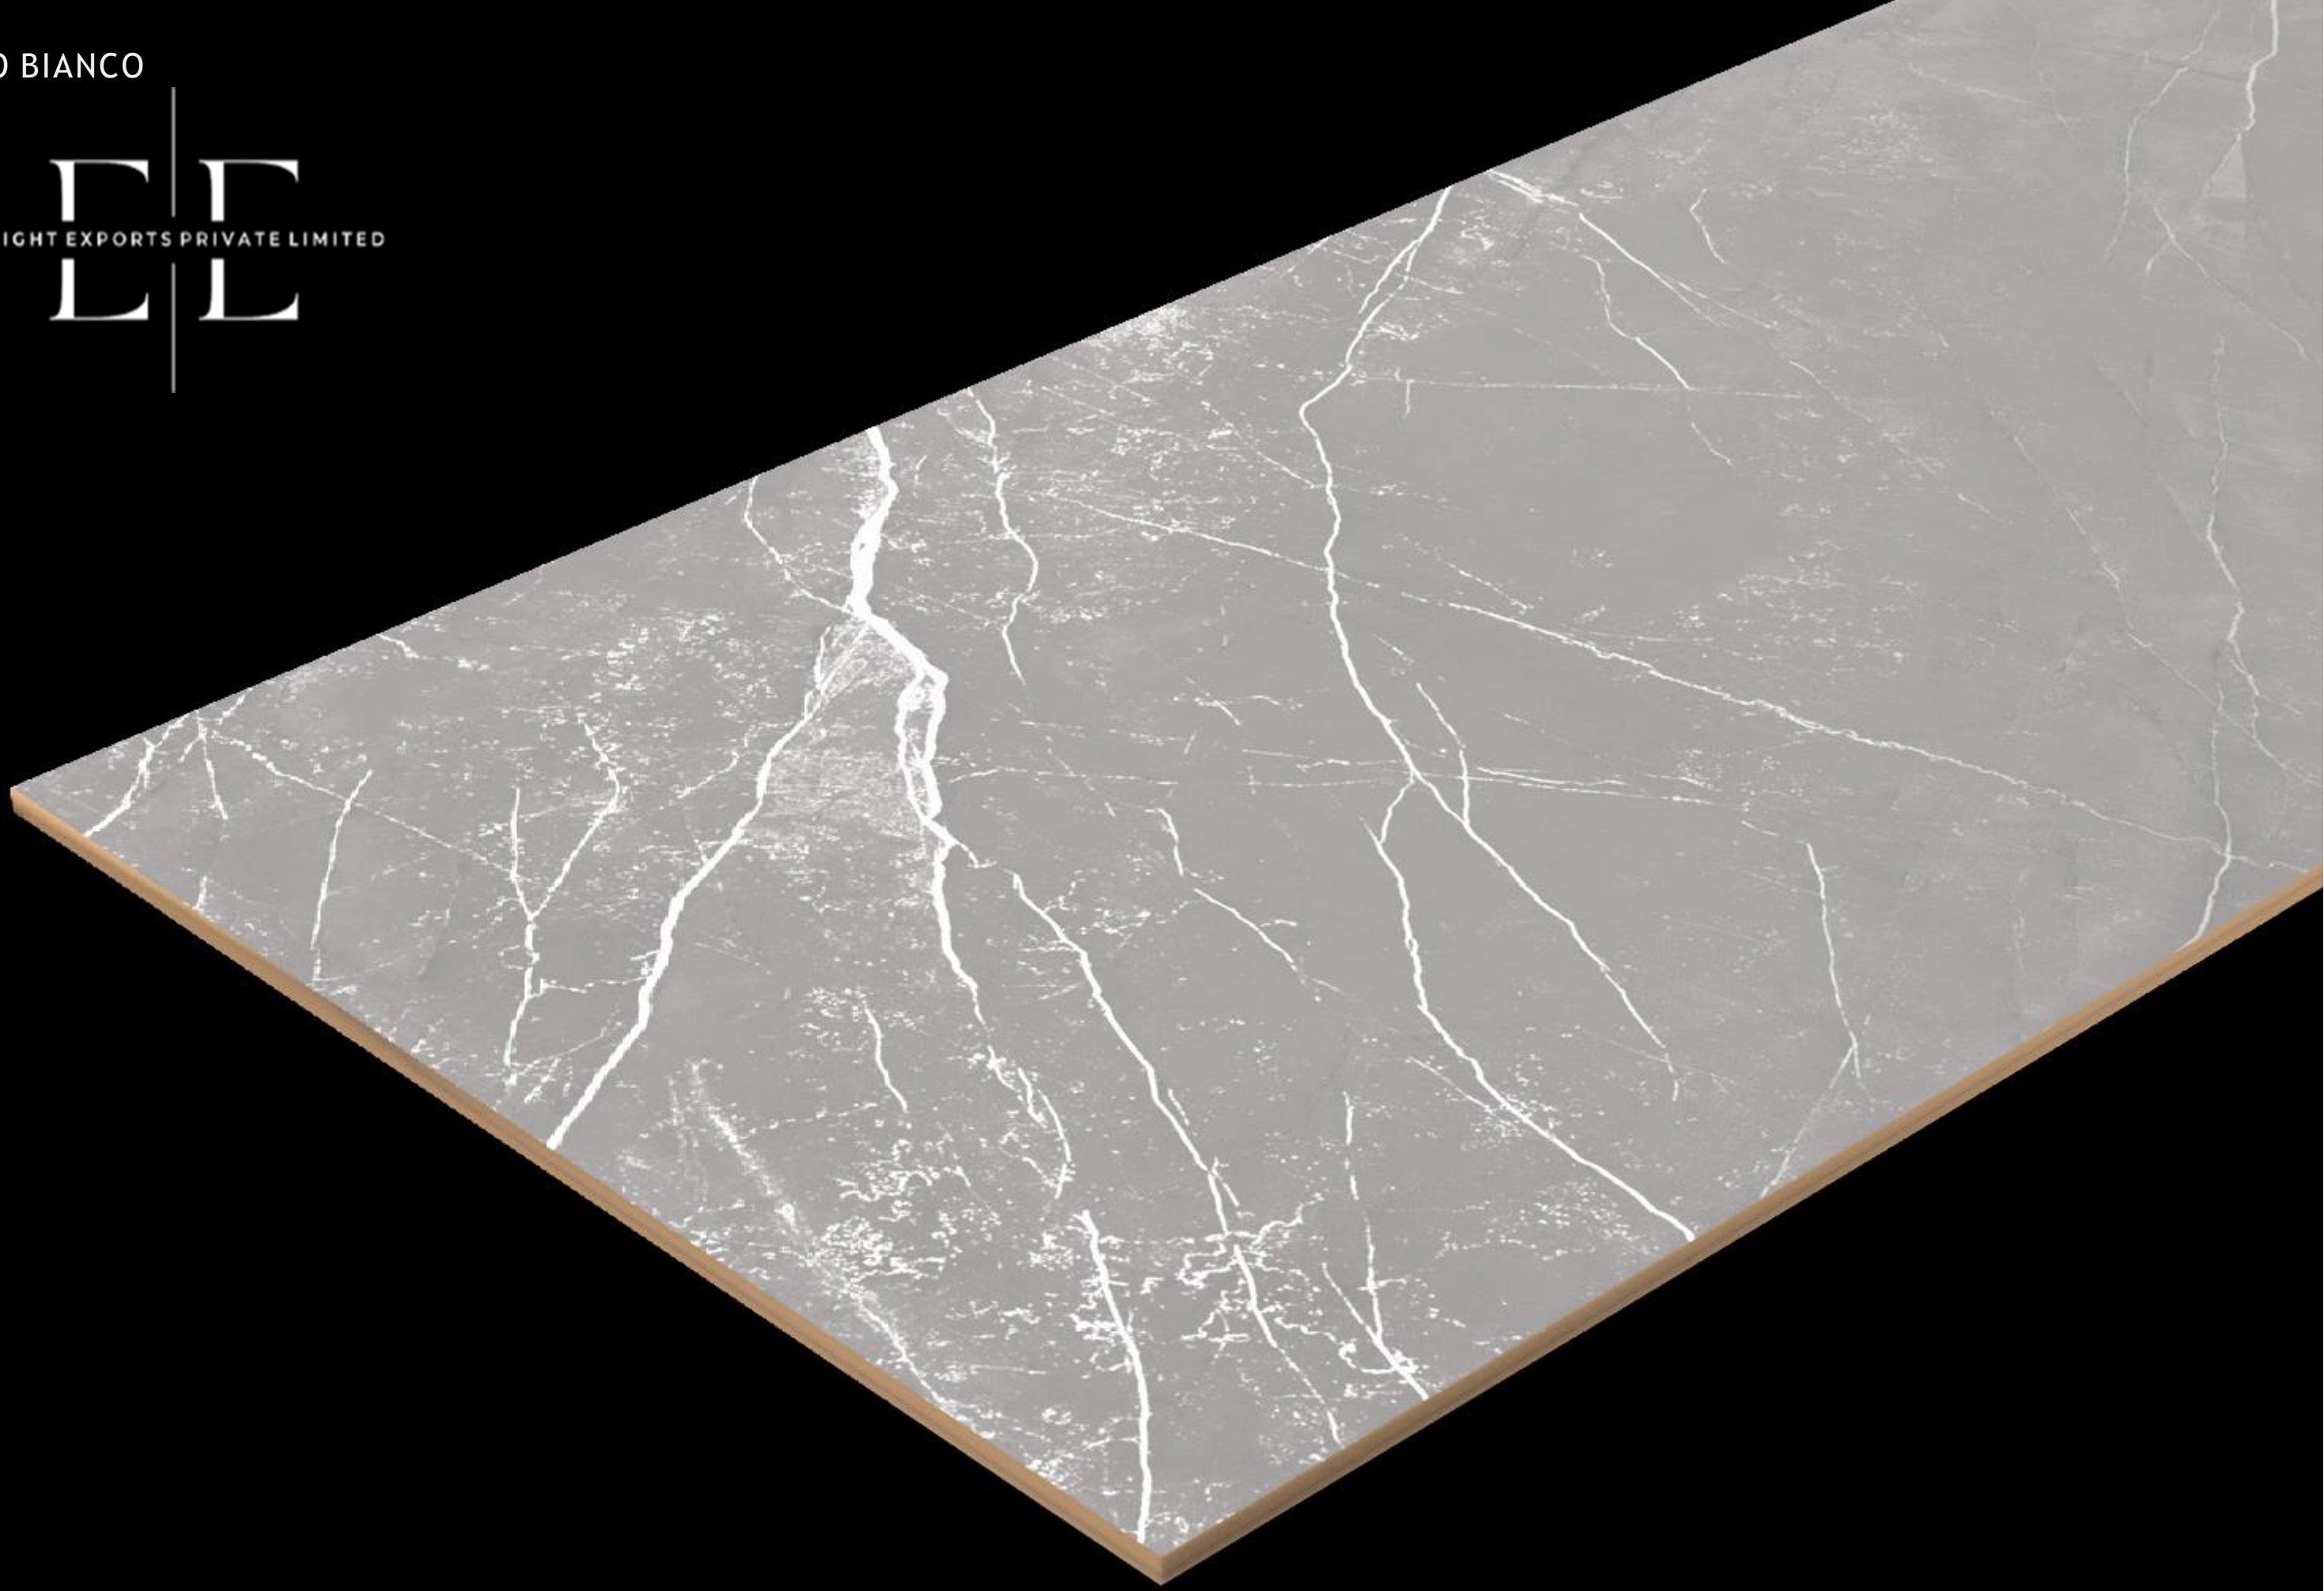

INDIGO BIANCO

INDIGO BIANCO

RANDOM FACE : 2

SIZE
600X1200 MM

FINISH
CARVING

CARVING
COLLECTION

INDIGO BROWN

INDIGO BROWN