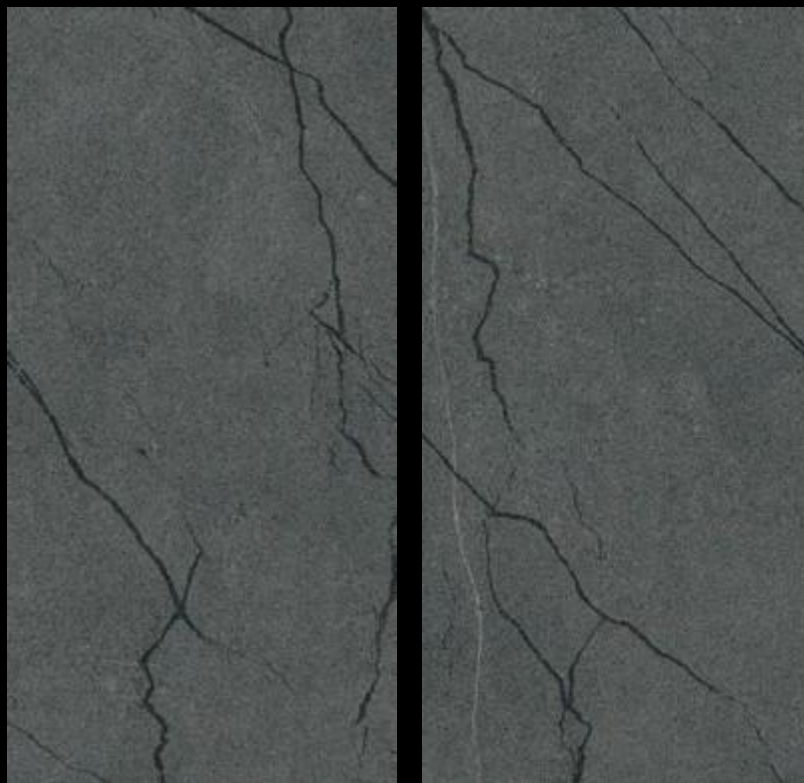

VALONA NERO

RANDOM FACE : 4

SIZE
600X1200 MM

FINISH
CARVING

CARVING
COLLECTION