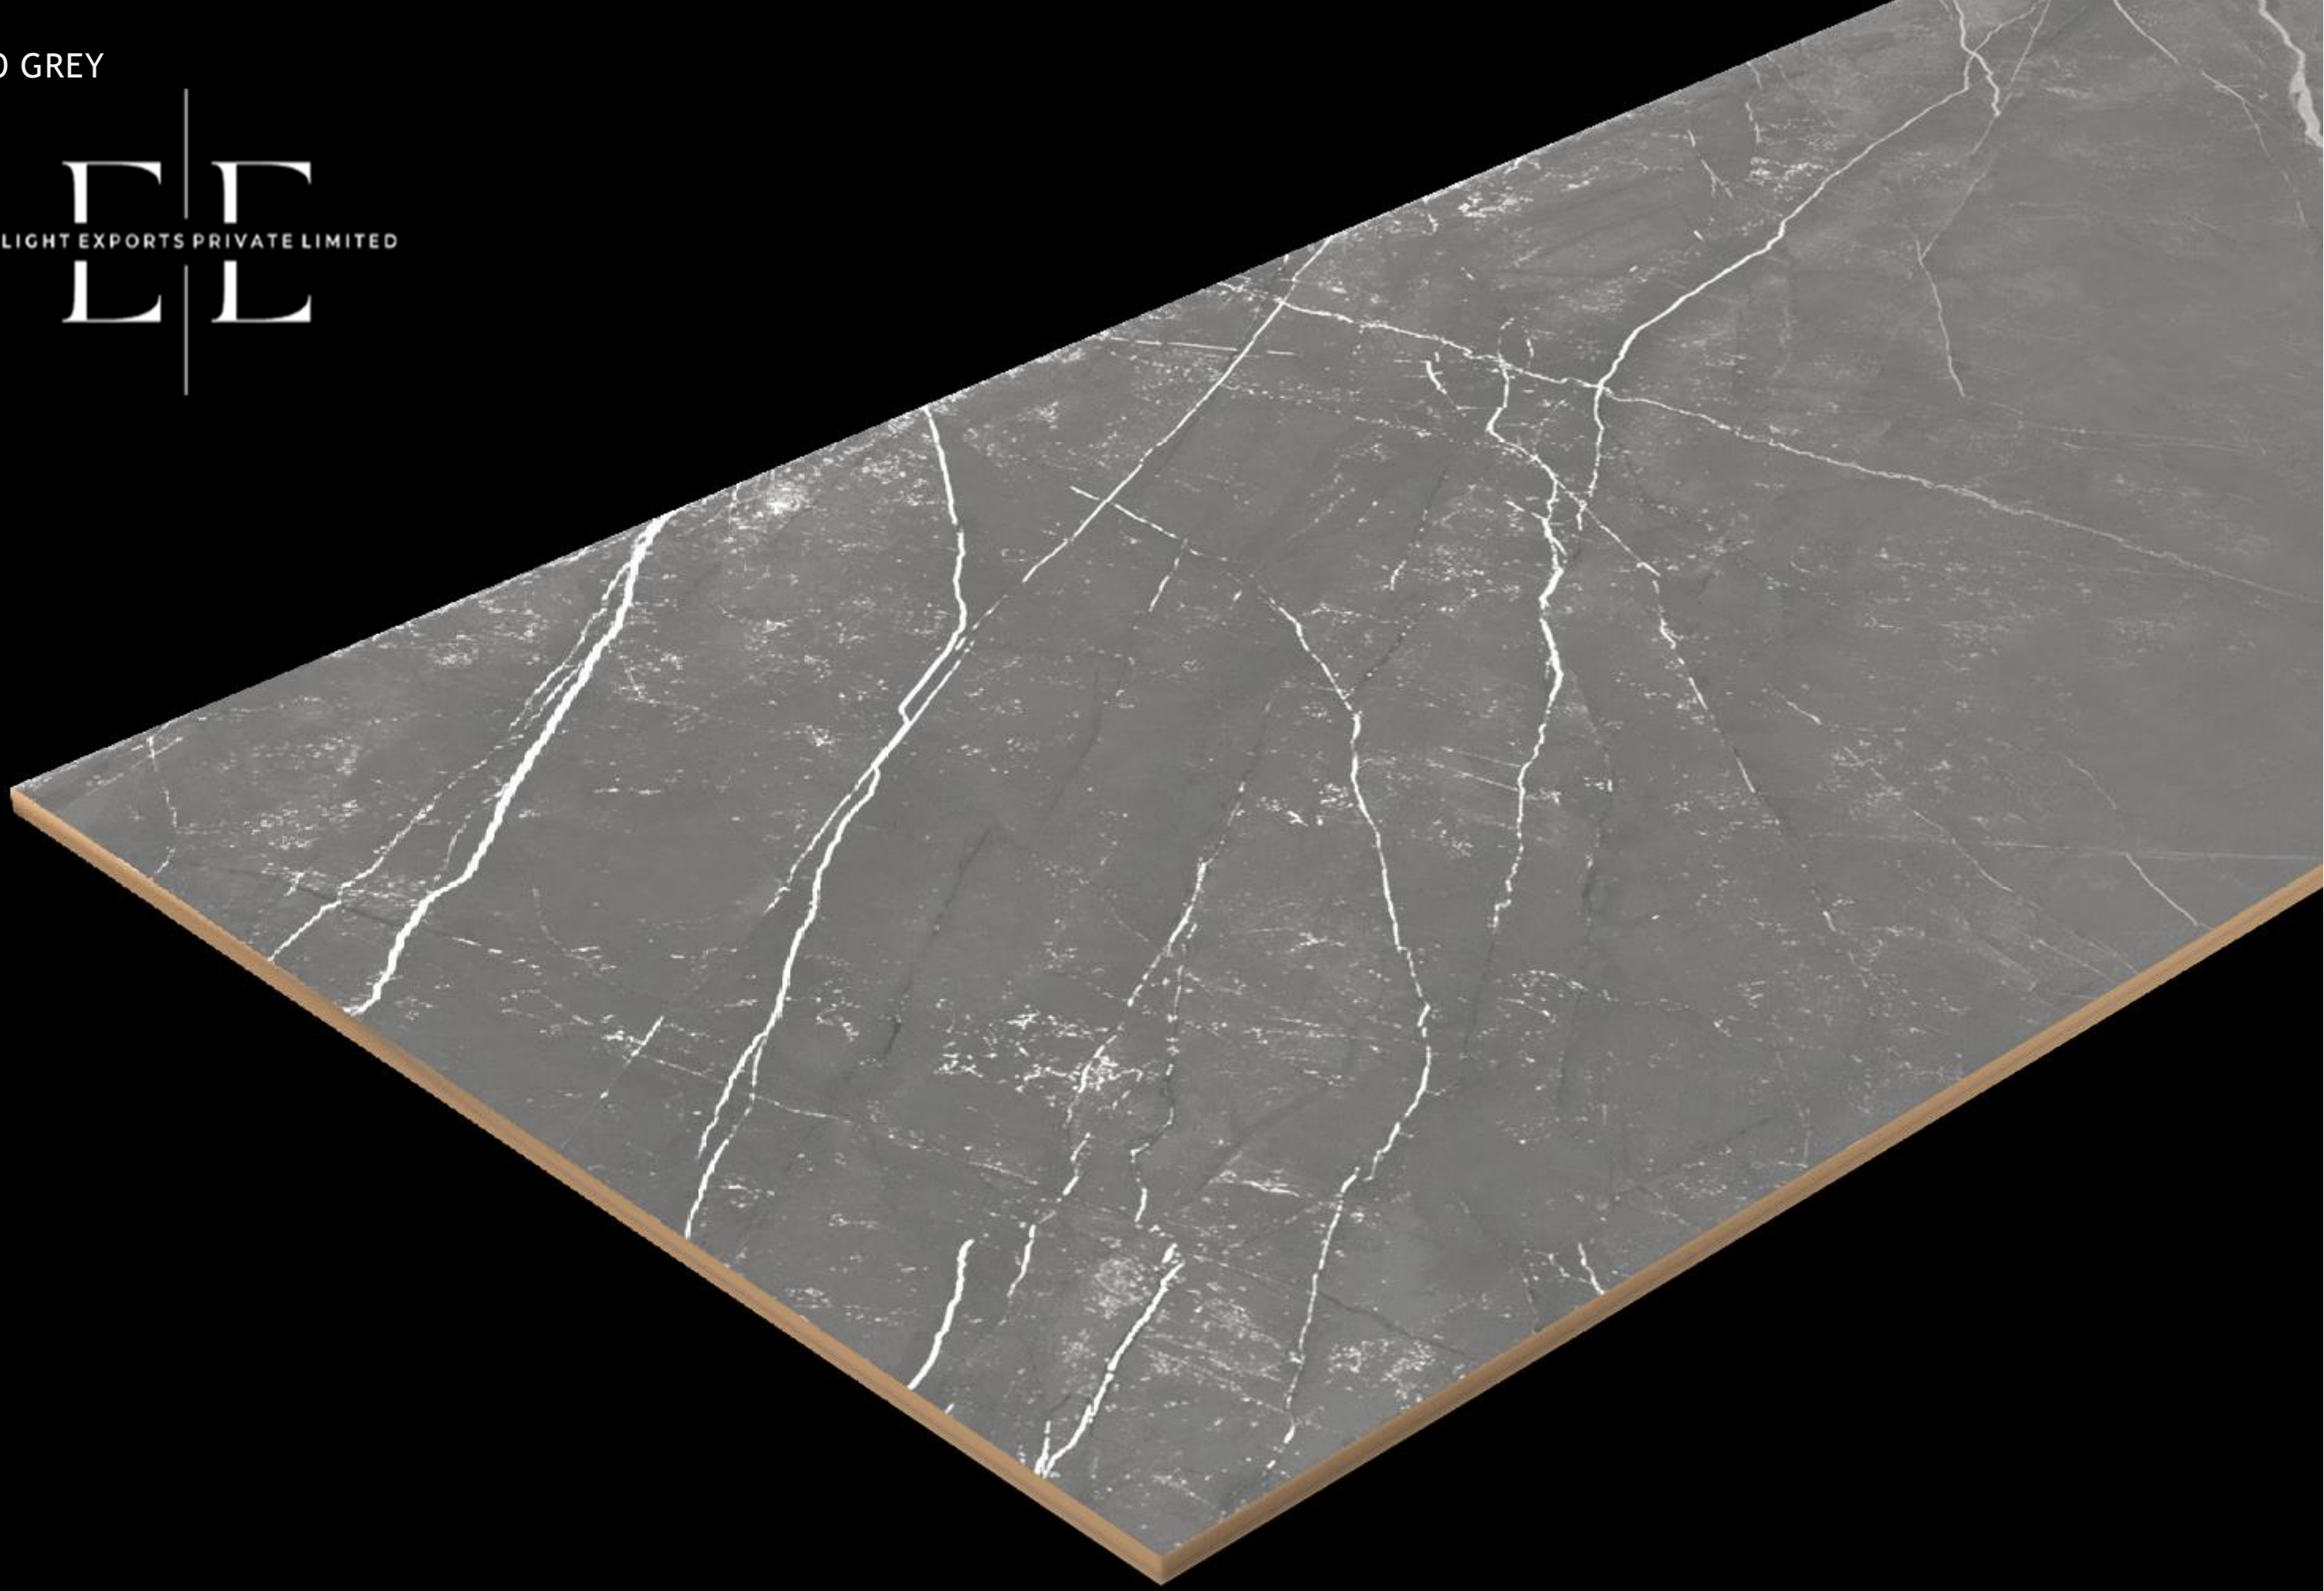

INDIGO GREY