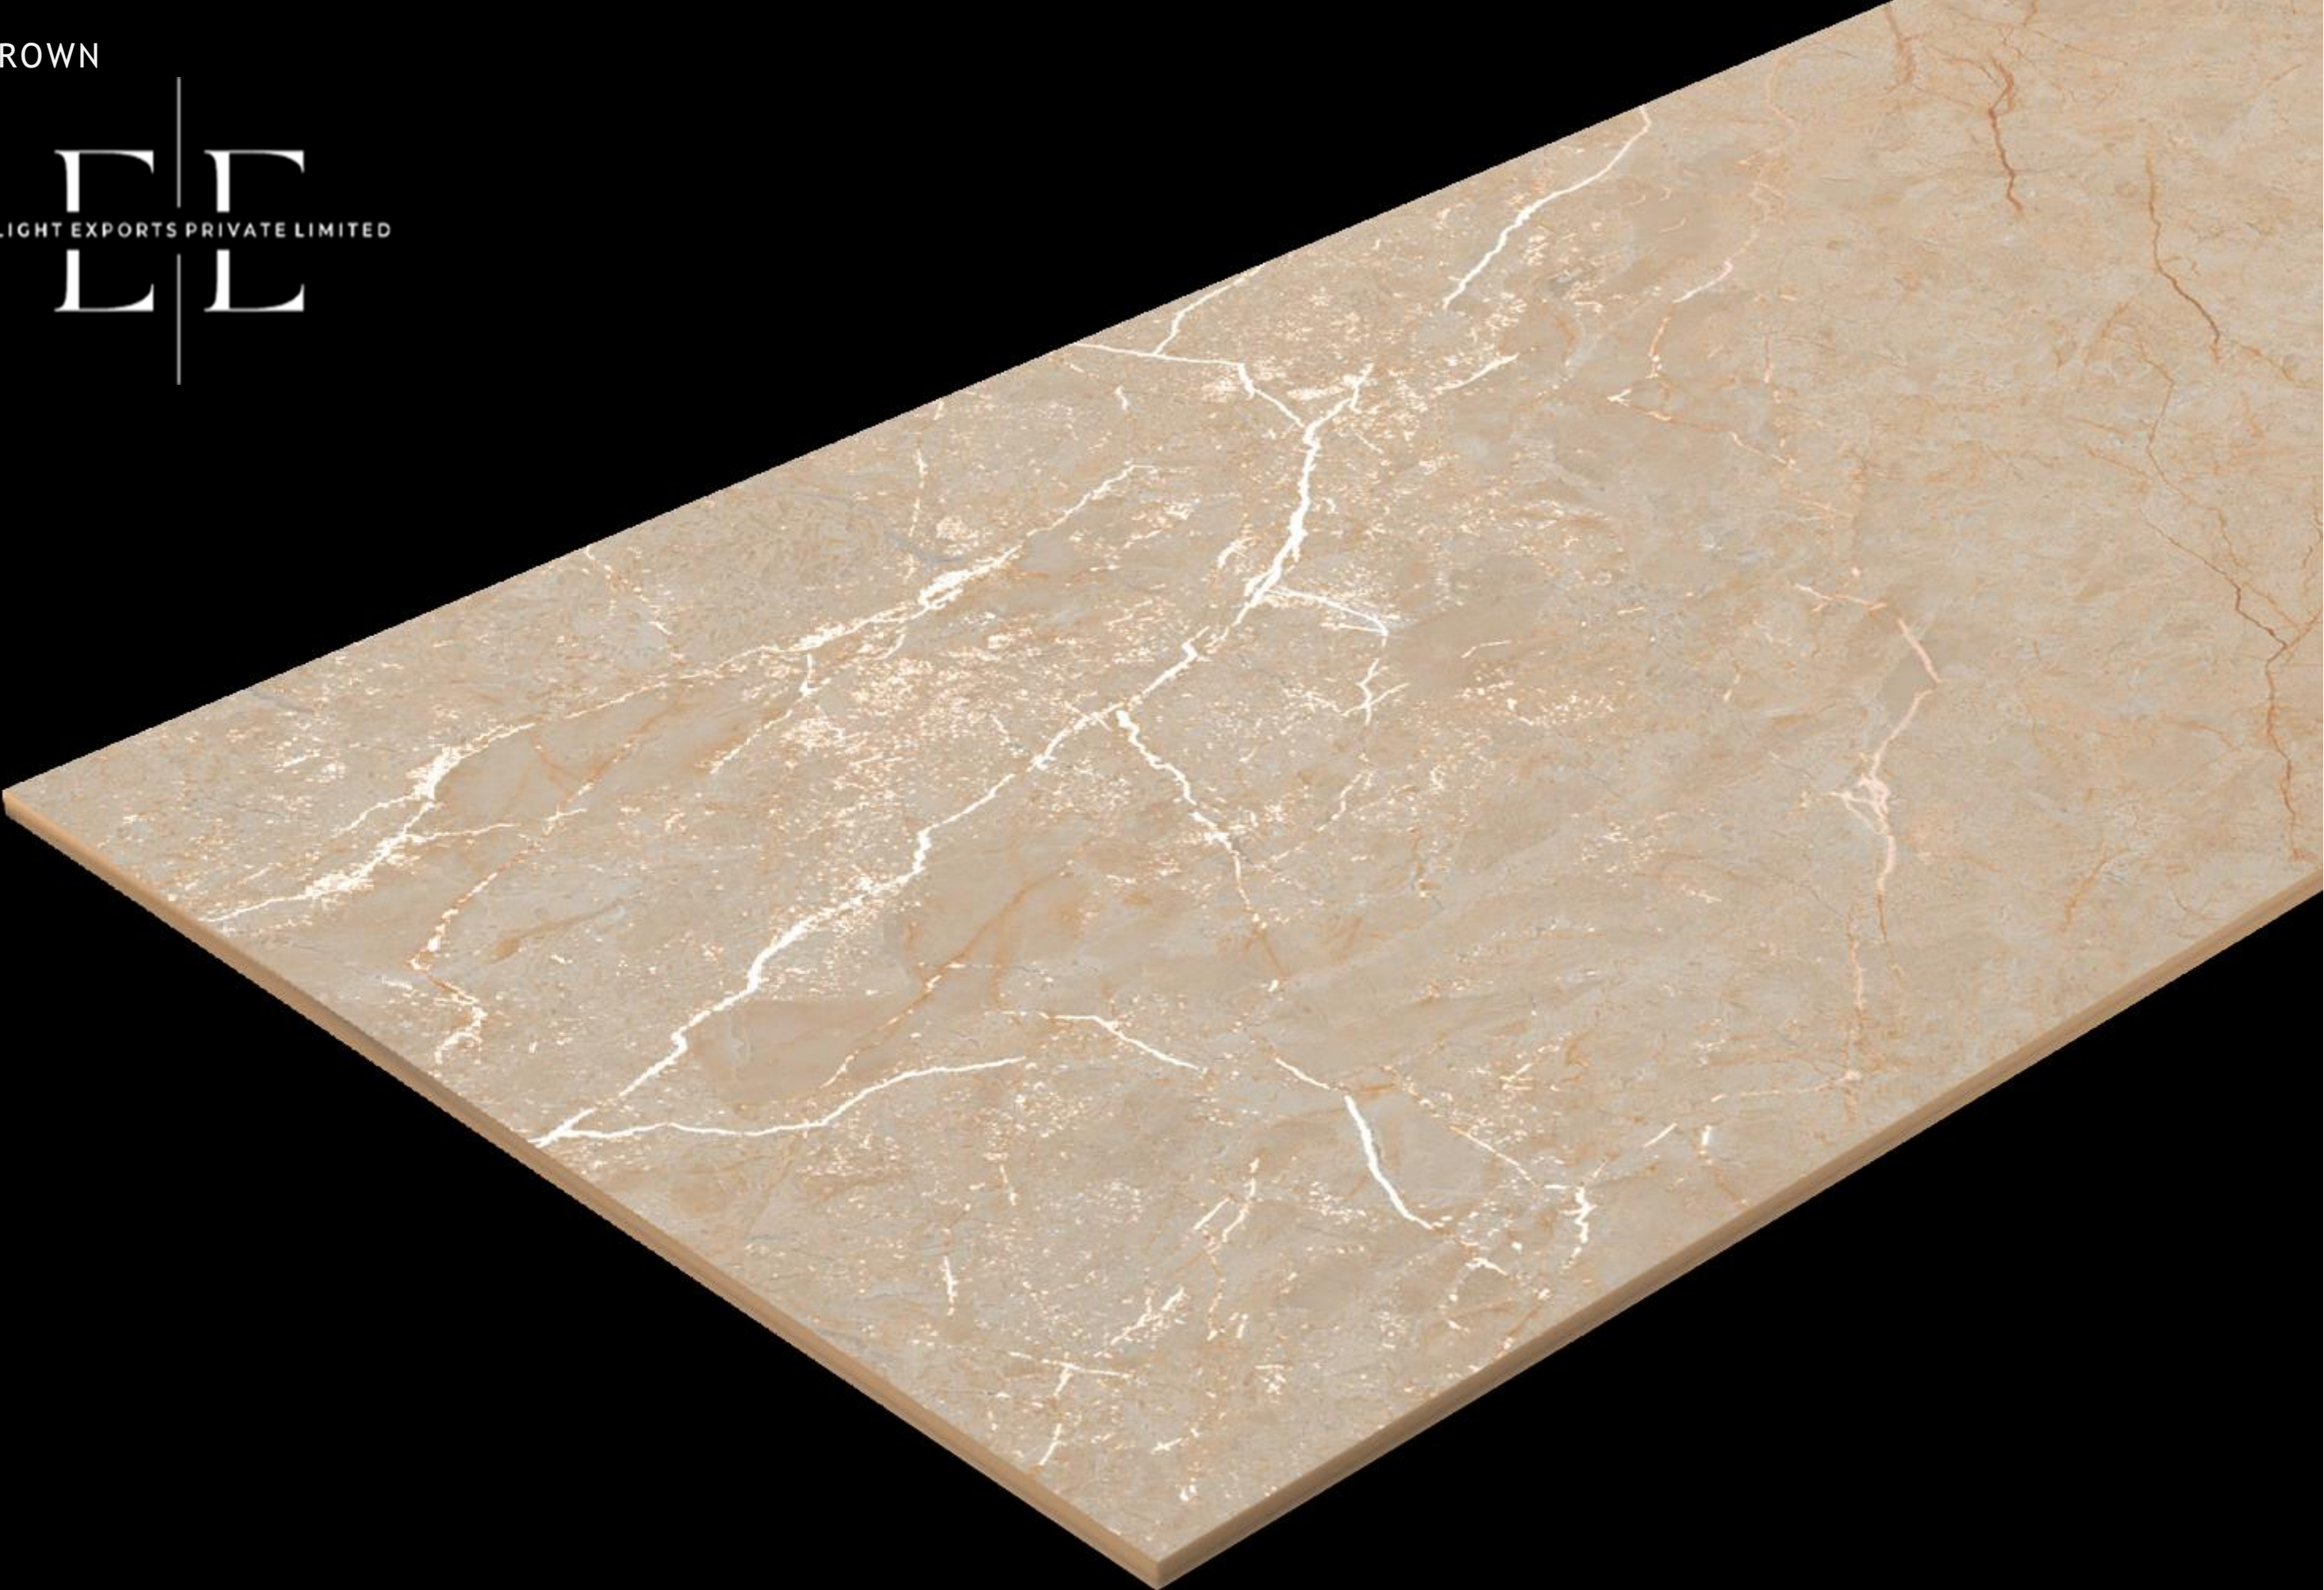

OMAN NATURAL

RANDOM FACE : 4

SIZE
600X1200 MM

FINISH
CARVING

CARVING
COLLECTION

REIMS BROWN

REIMS BROWN

REIMS BROWN