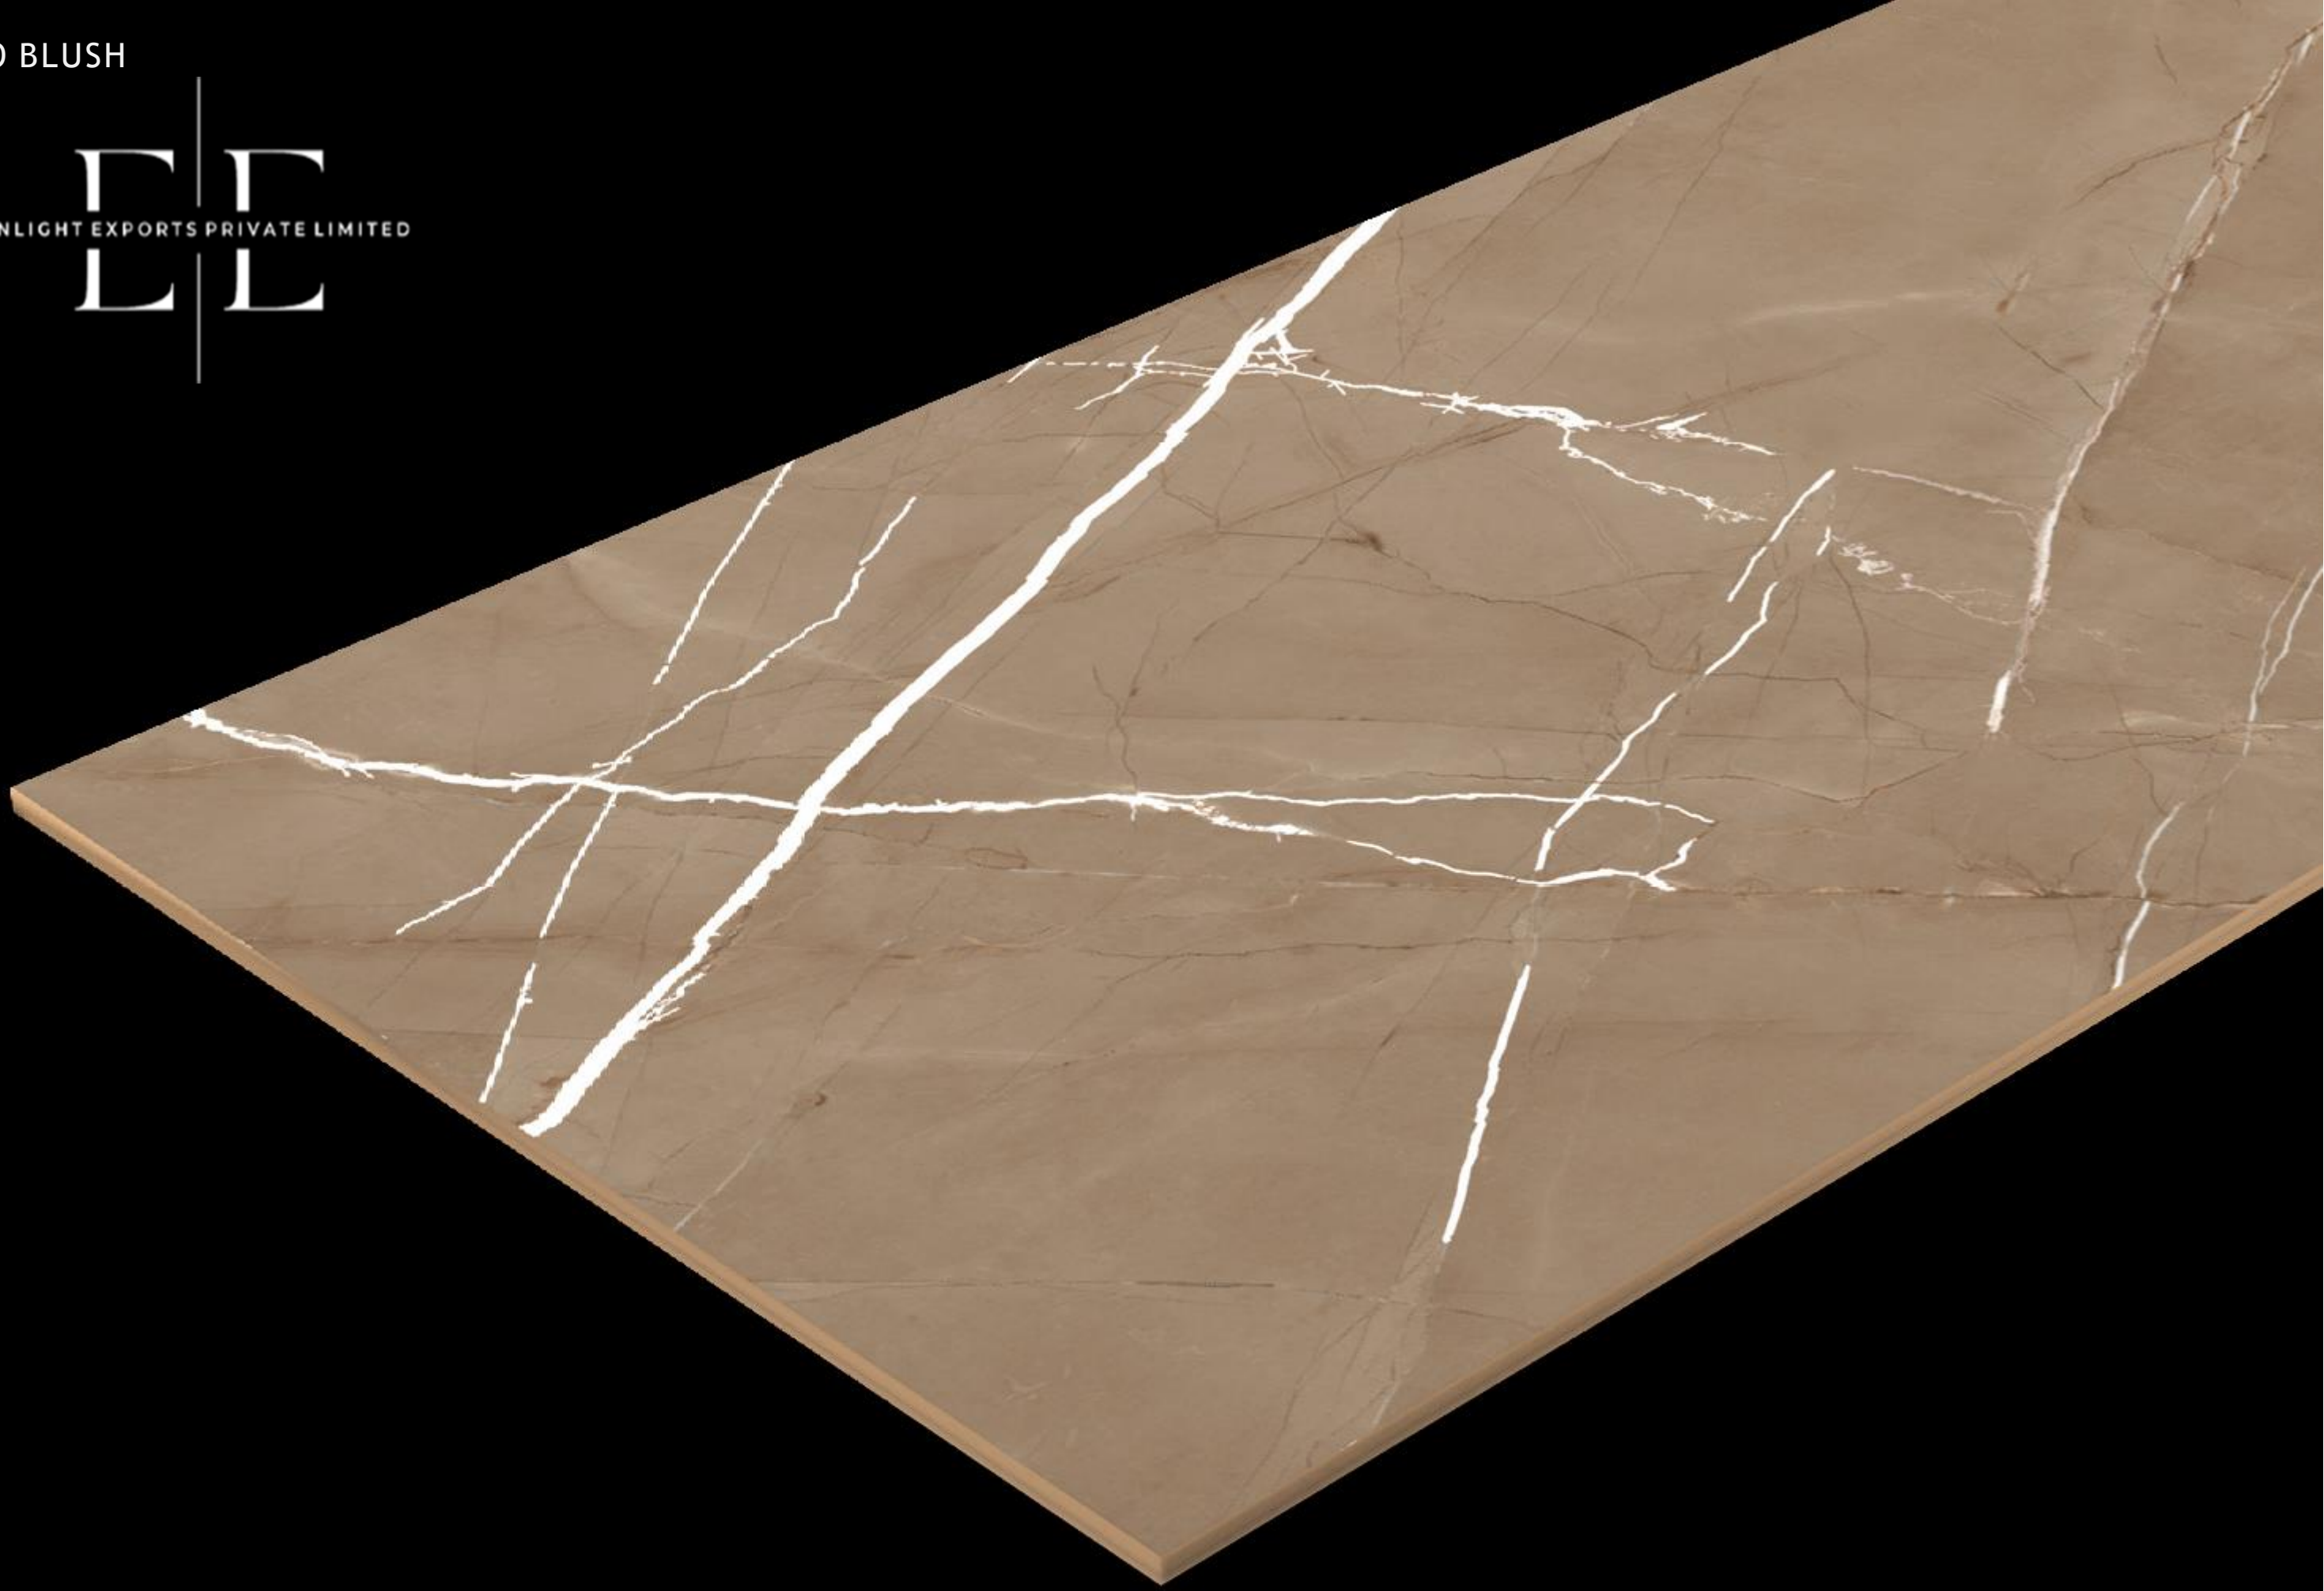

ANGELO BIANCO

RANDOM FACE : 2

SIZE
600X1200 MM

FINISH
CARVING

CARVING
COLLECTION

ANGELO BLUSH

ANGELO BLUSH

ANGELO BLUSH