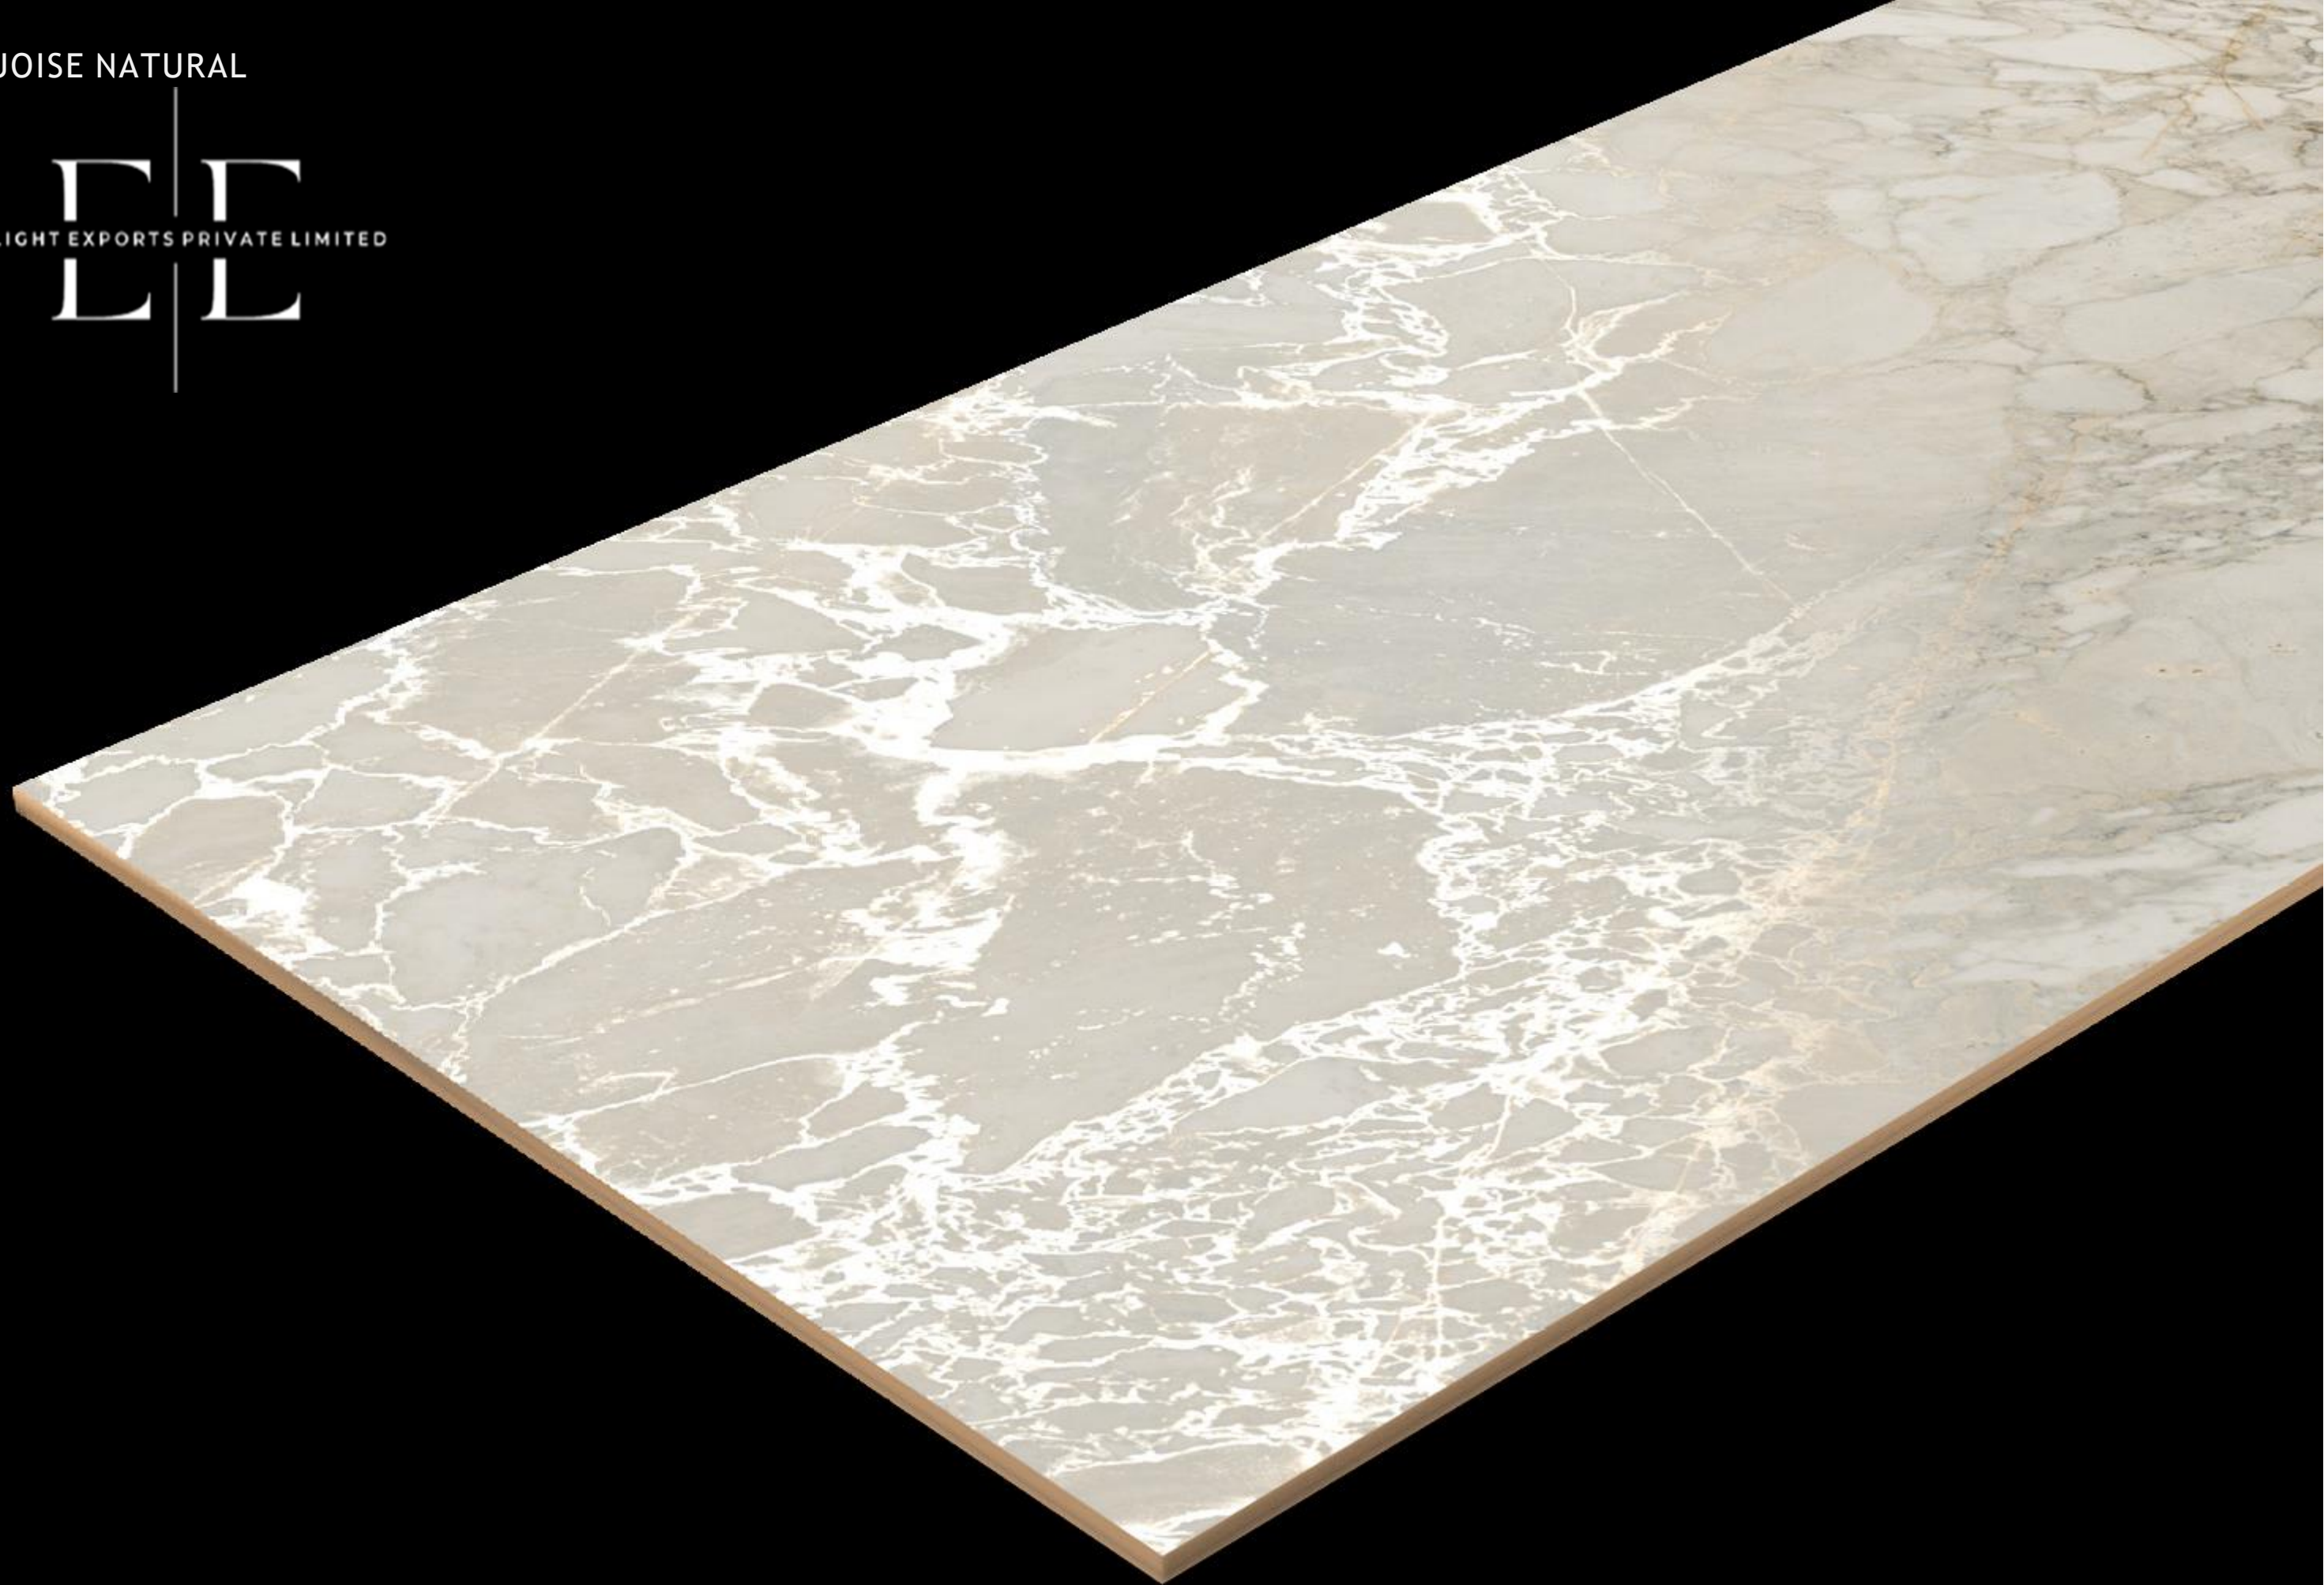

TURKUOISE NATURAL

EE
ENLIGHT EXPORTS PRIVATE LIMITED
EE

TURKUISE NATURAL

RANDOM FACE : 5

SIZE
600X1200 MM

FINISH
CARVING

CARVING
COLLECTION

VELAR BIANCO