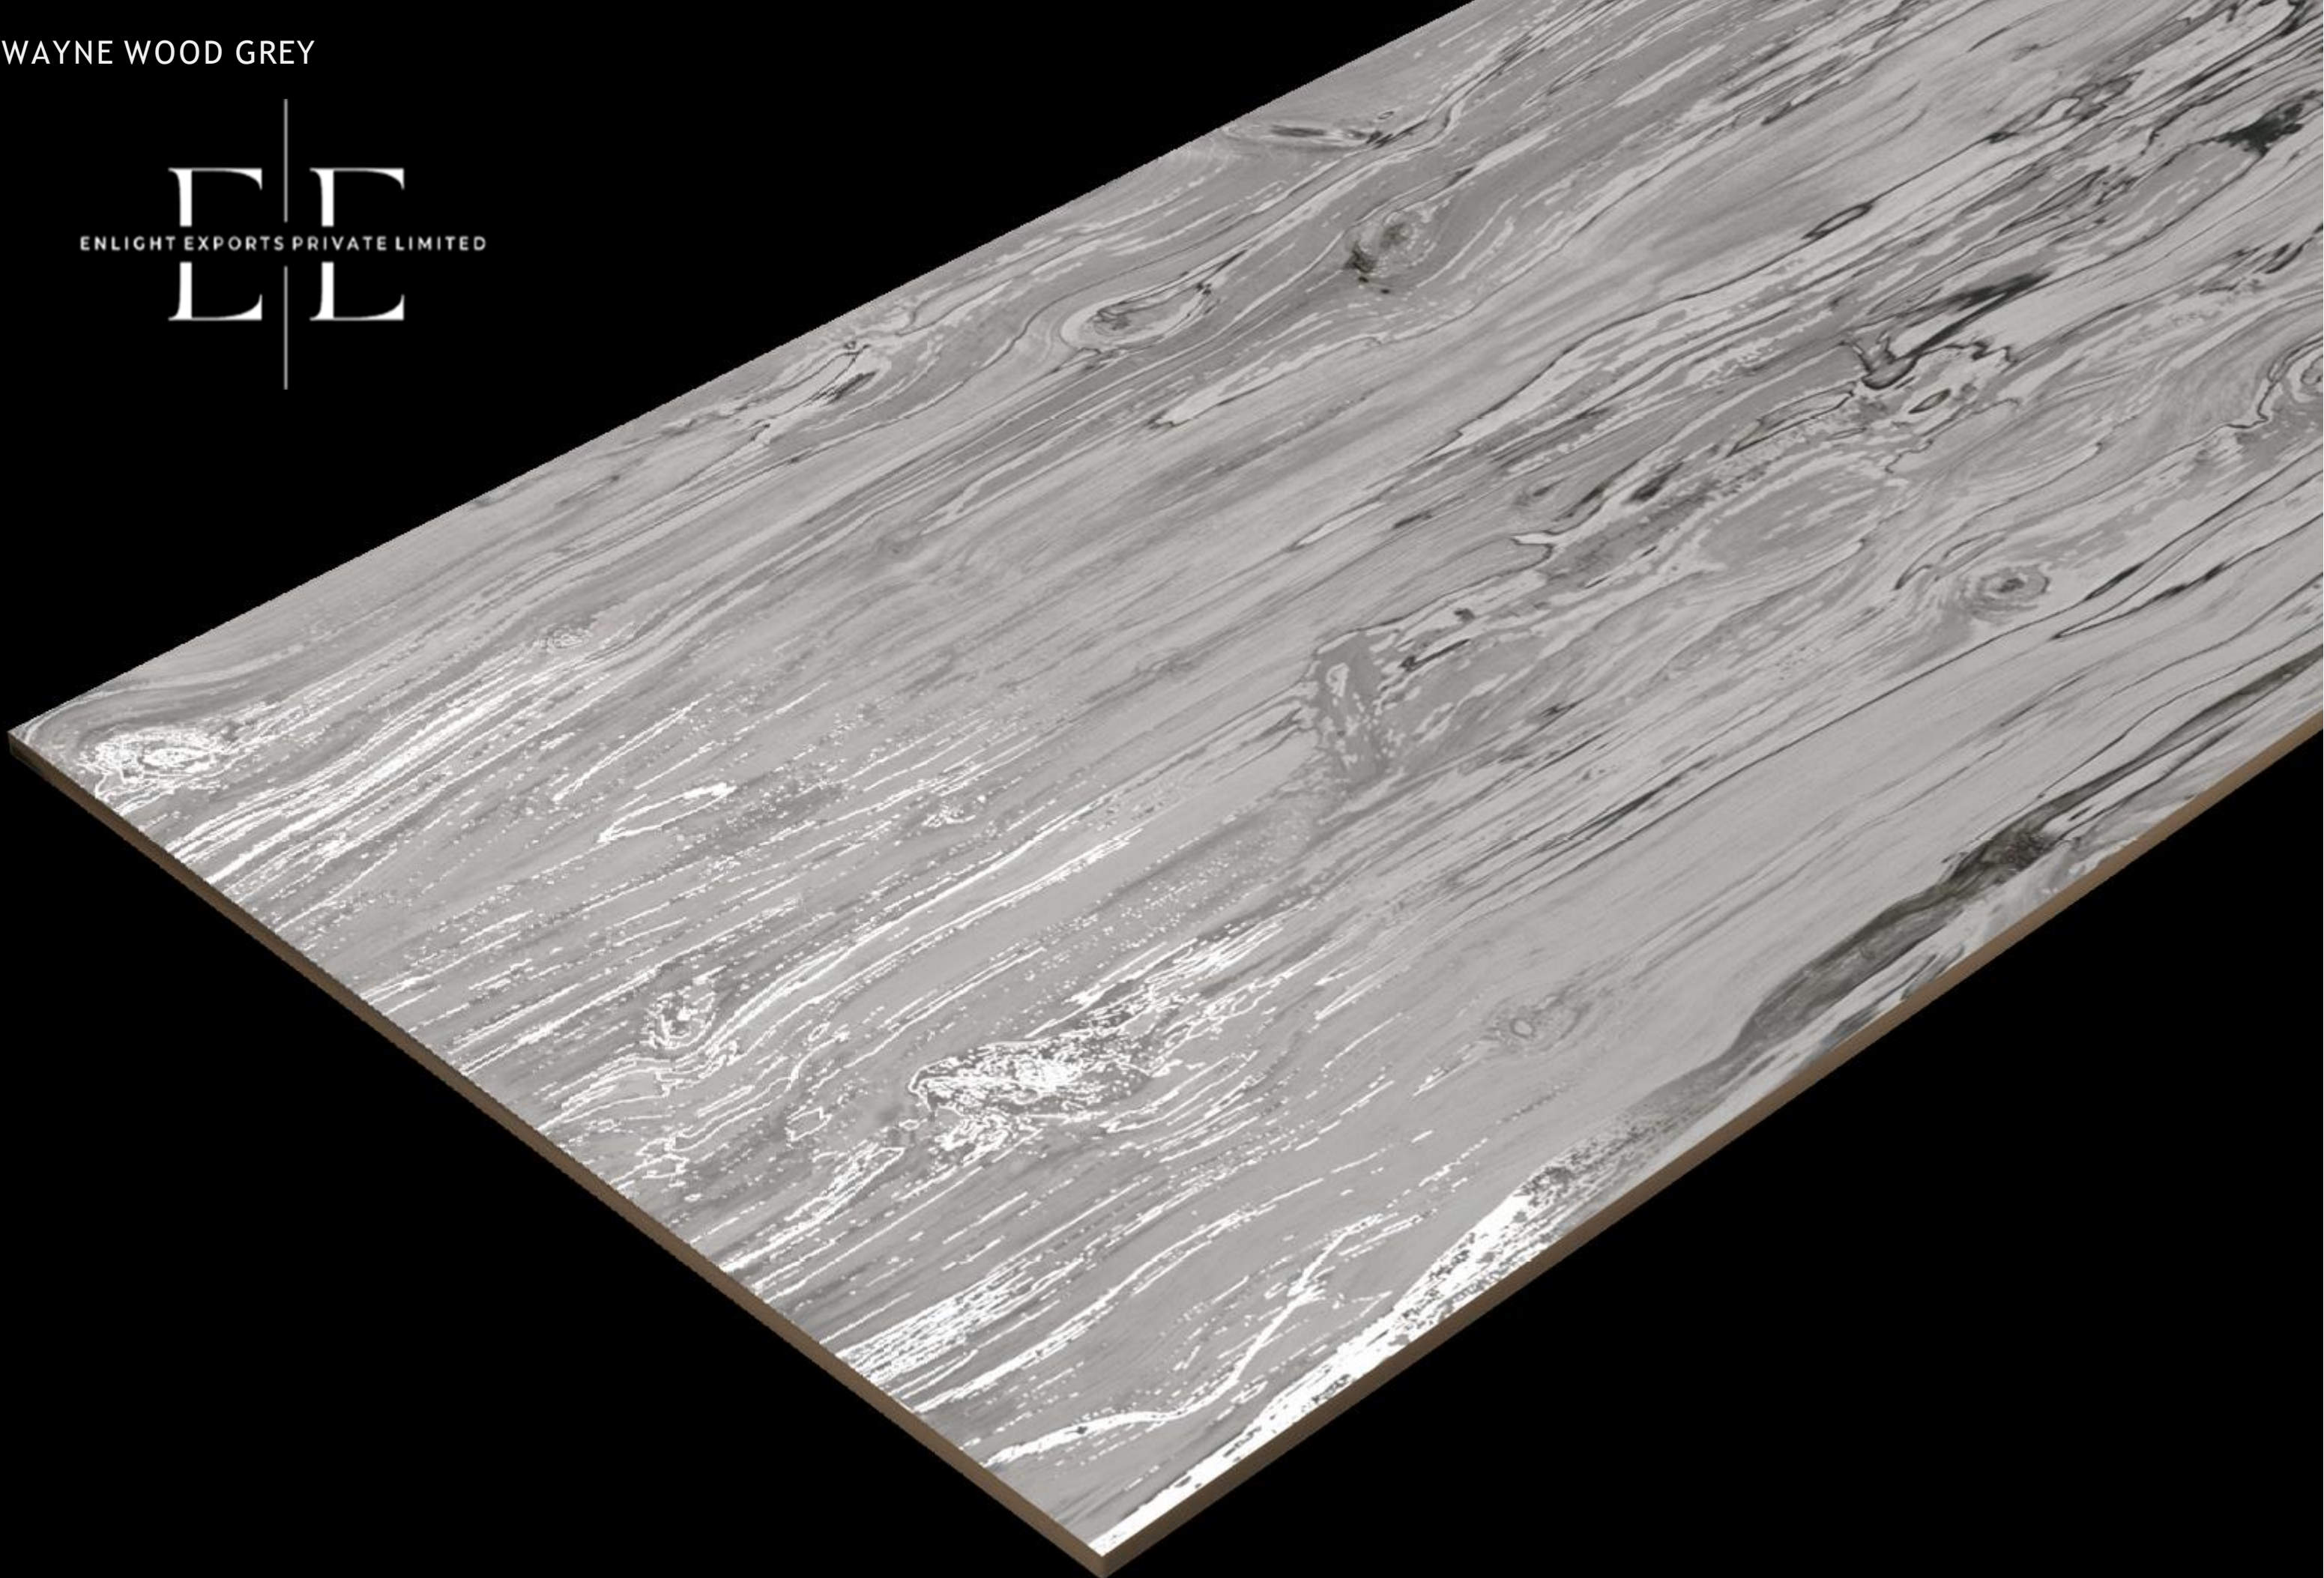

WAYNE WOOD GREY