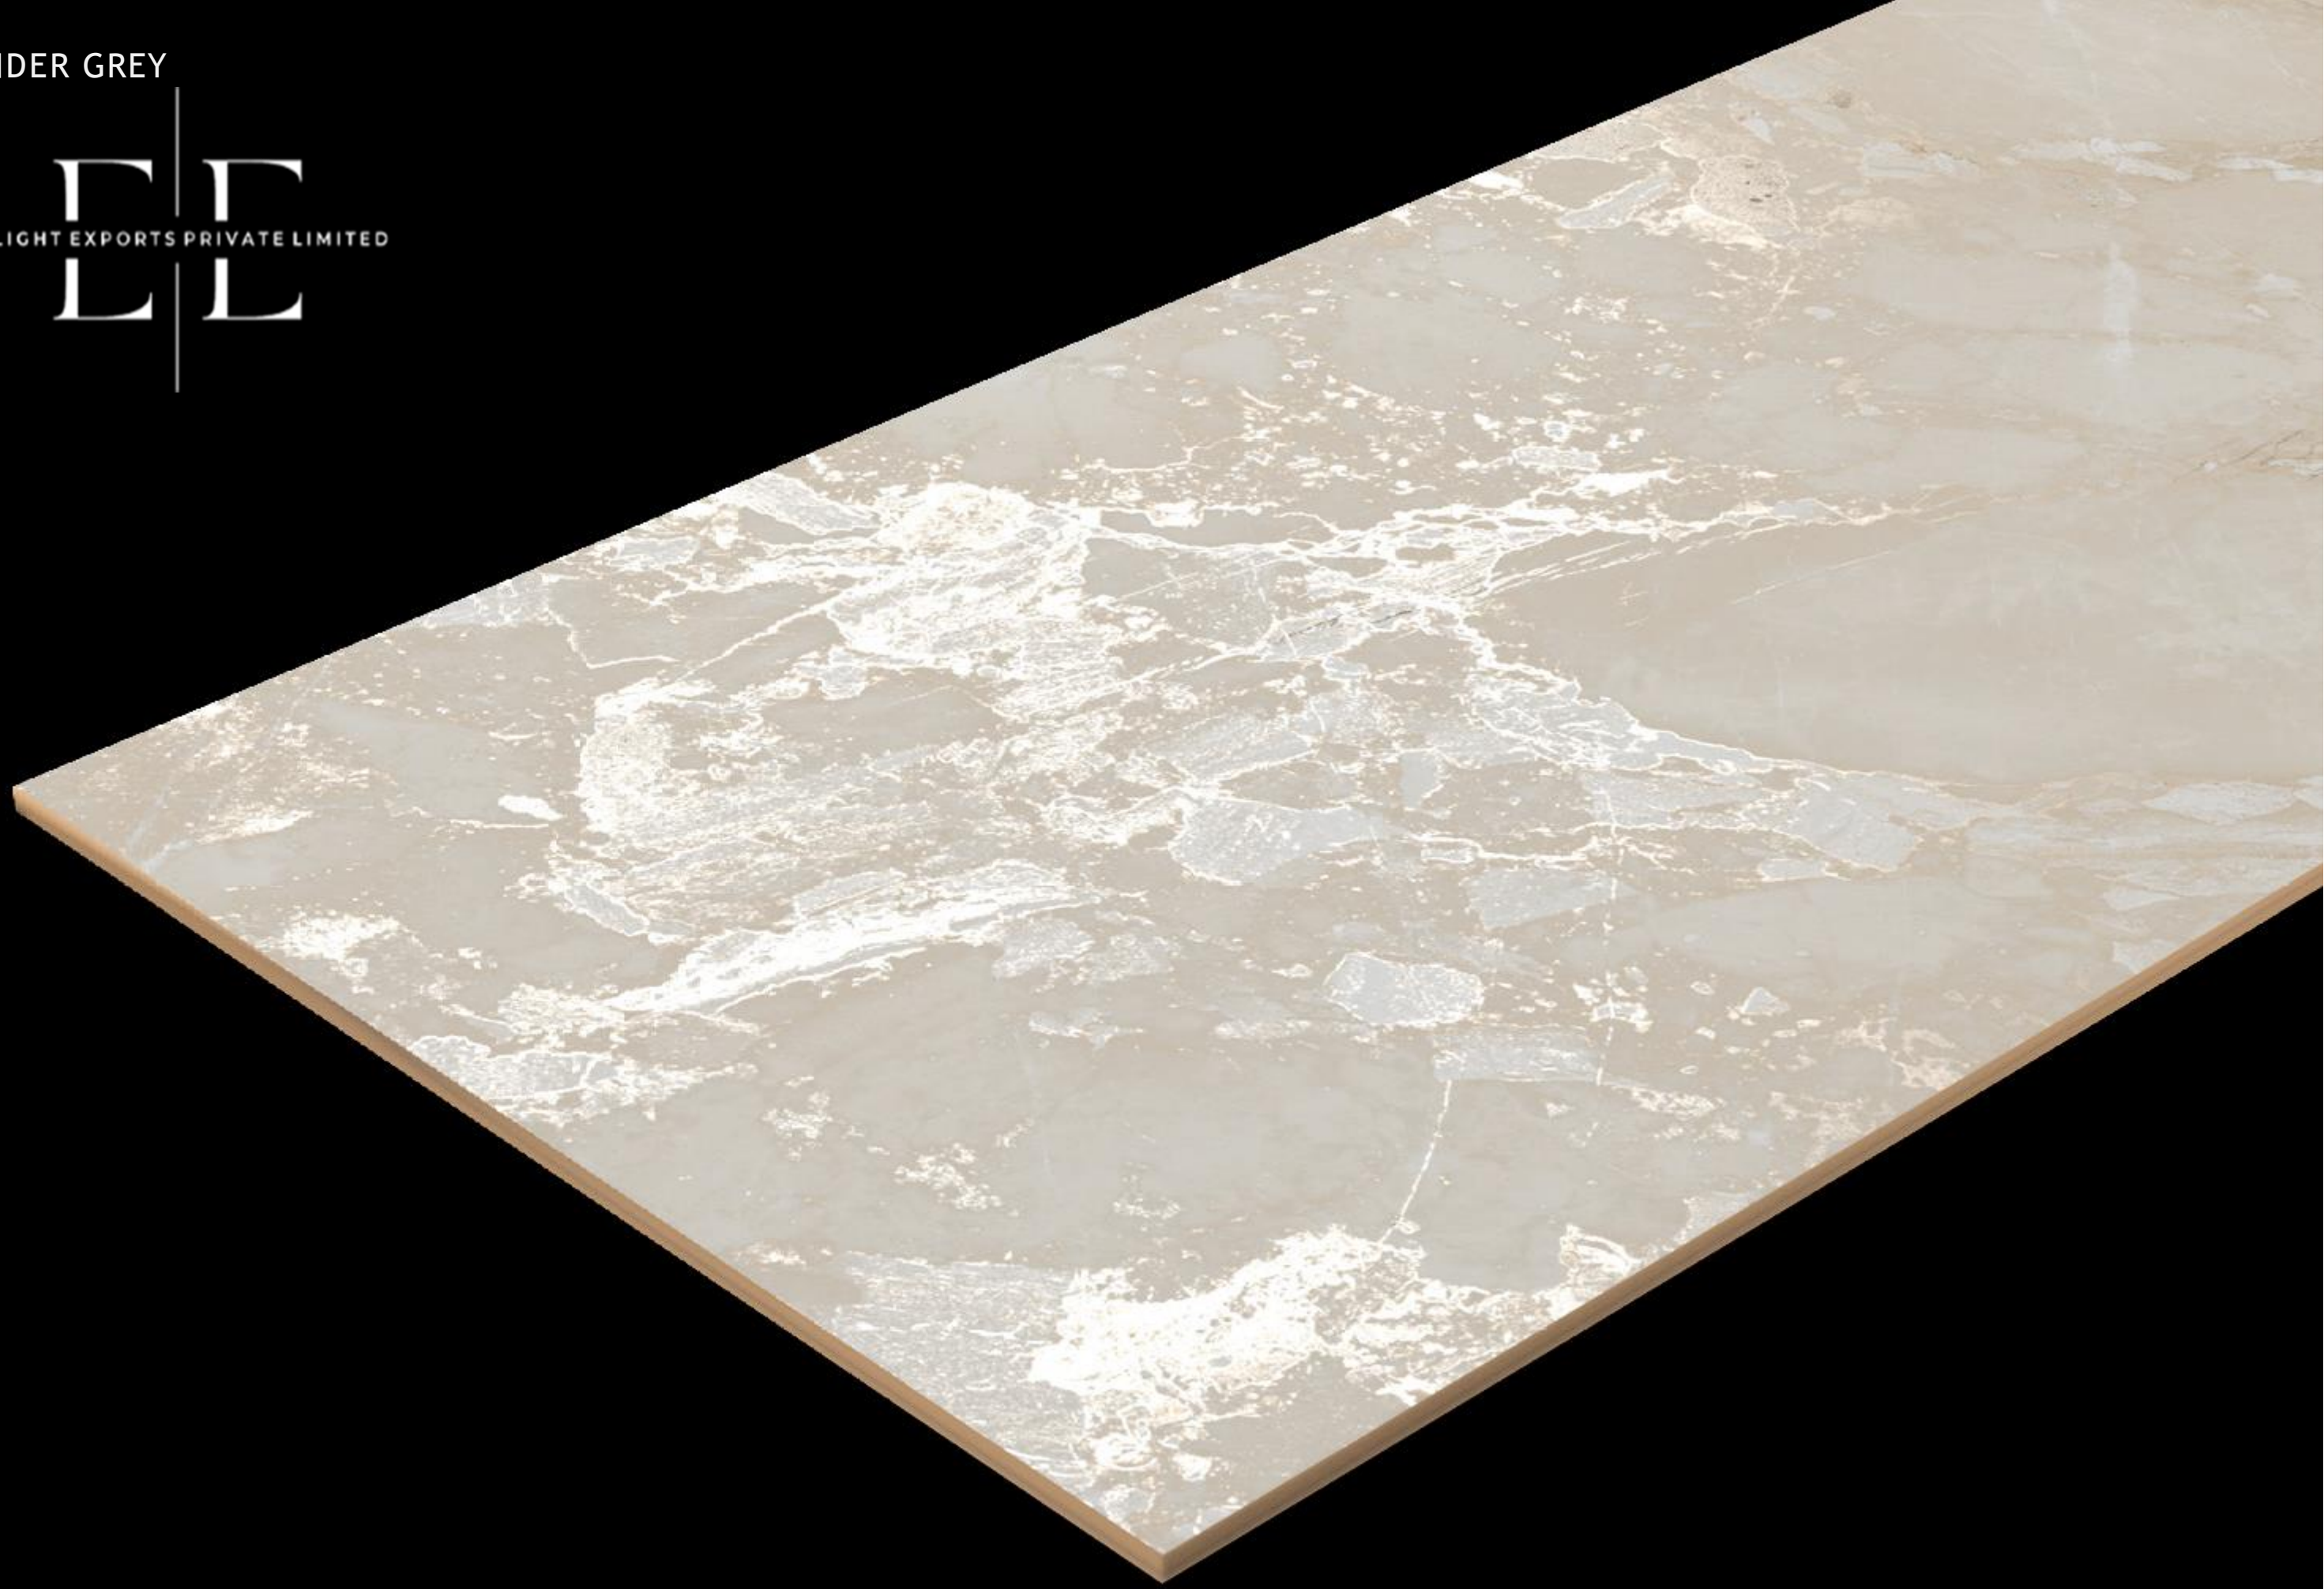

DEFENDER BEIGE

RANDOM FACE : 4

SIZE
600X1200 MM

FINISH
CARVING

CARVING
COLLECTION

DEFENDER GREY

EE
ENLIGHT EXPORTS PRIVATE LIMITED
EE

DEFENDER GREY