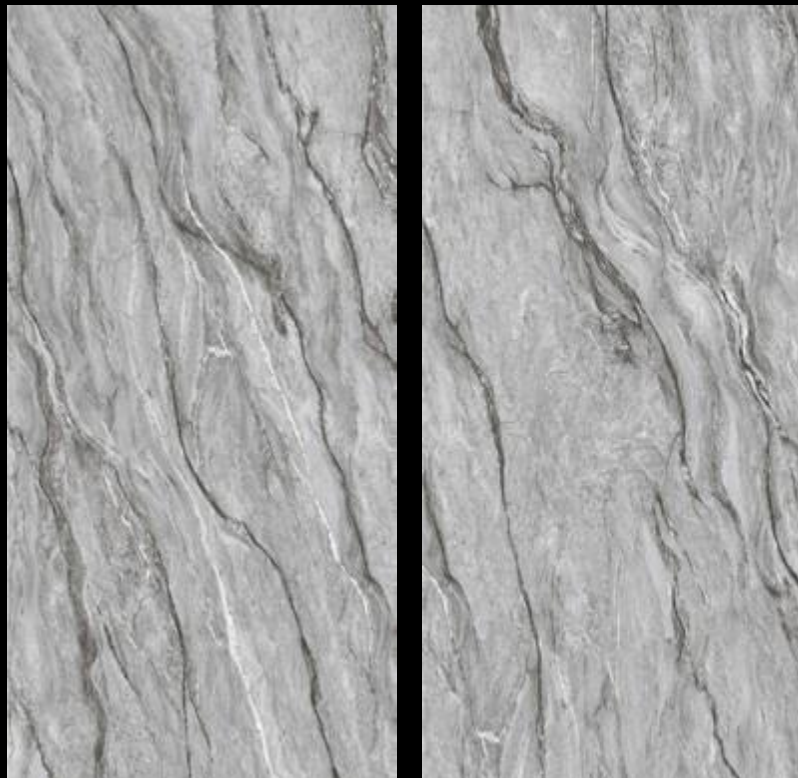

ESCORIAL GREY

RANDOM FACE : 6

SIZE
600X1200 MM

FINISH
CARVING

CARVING
COLLECTION