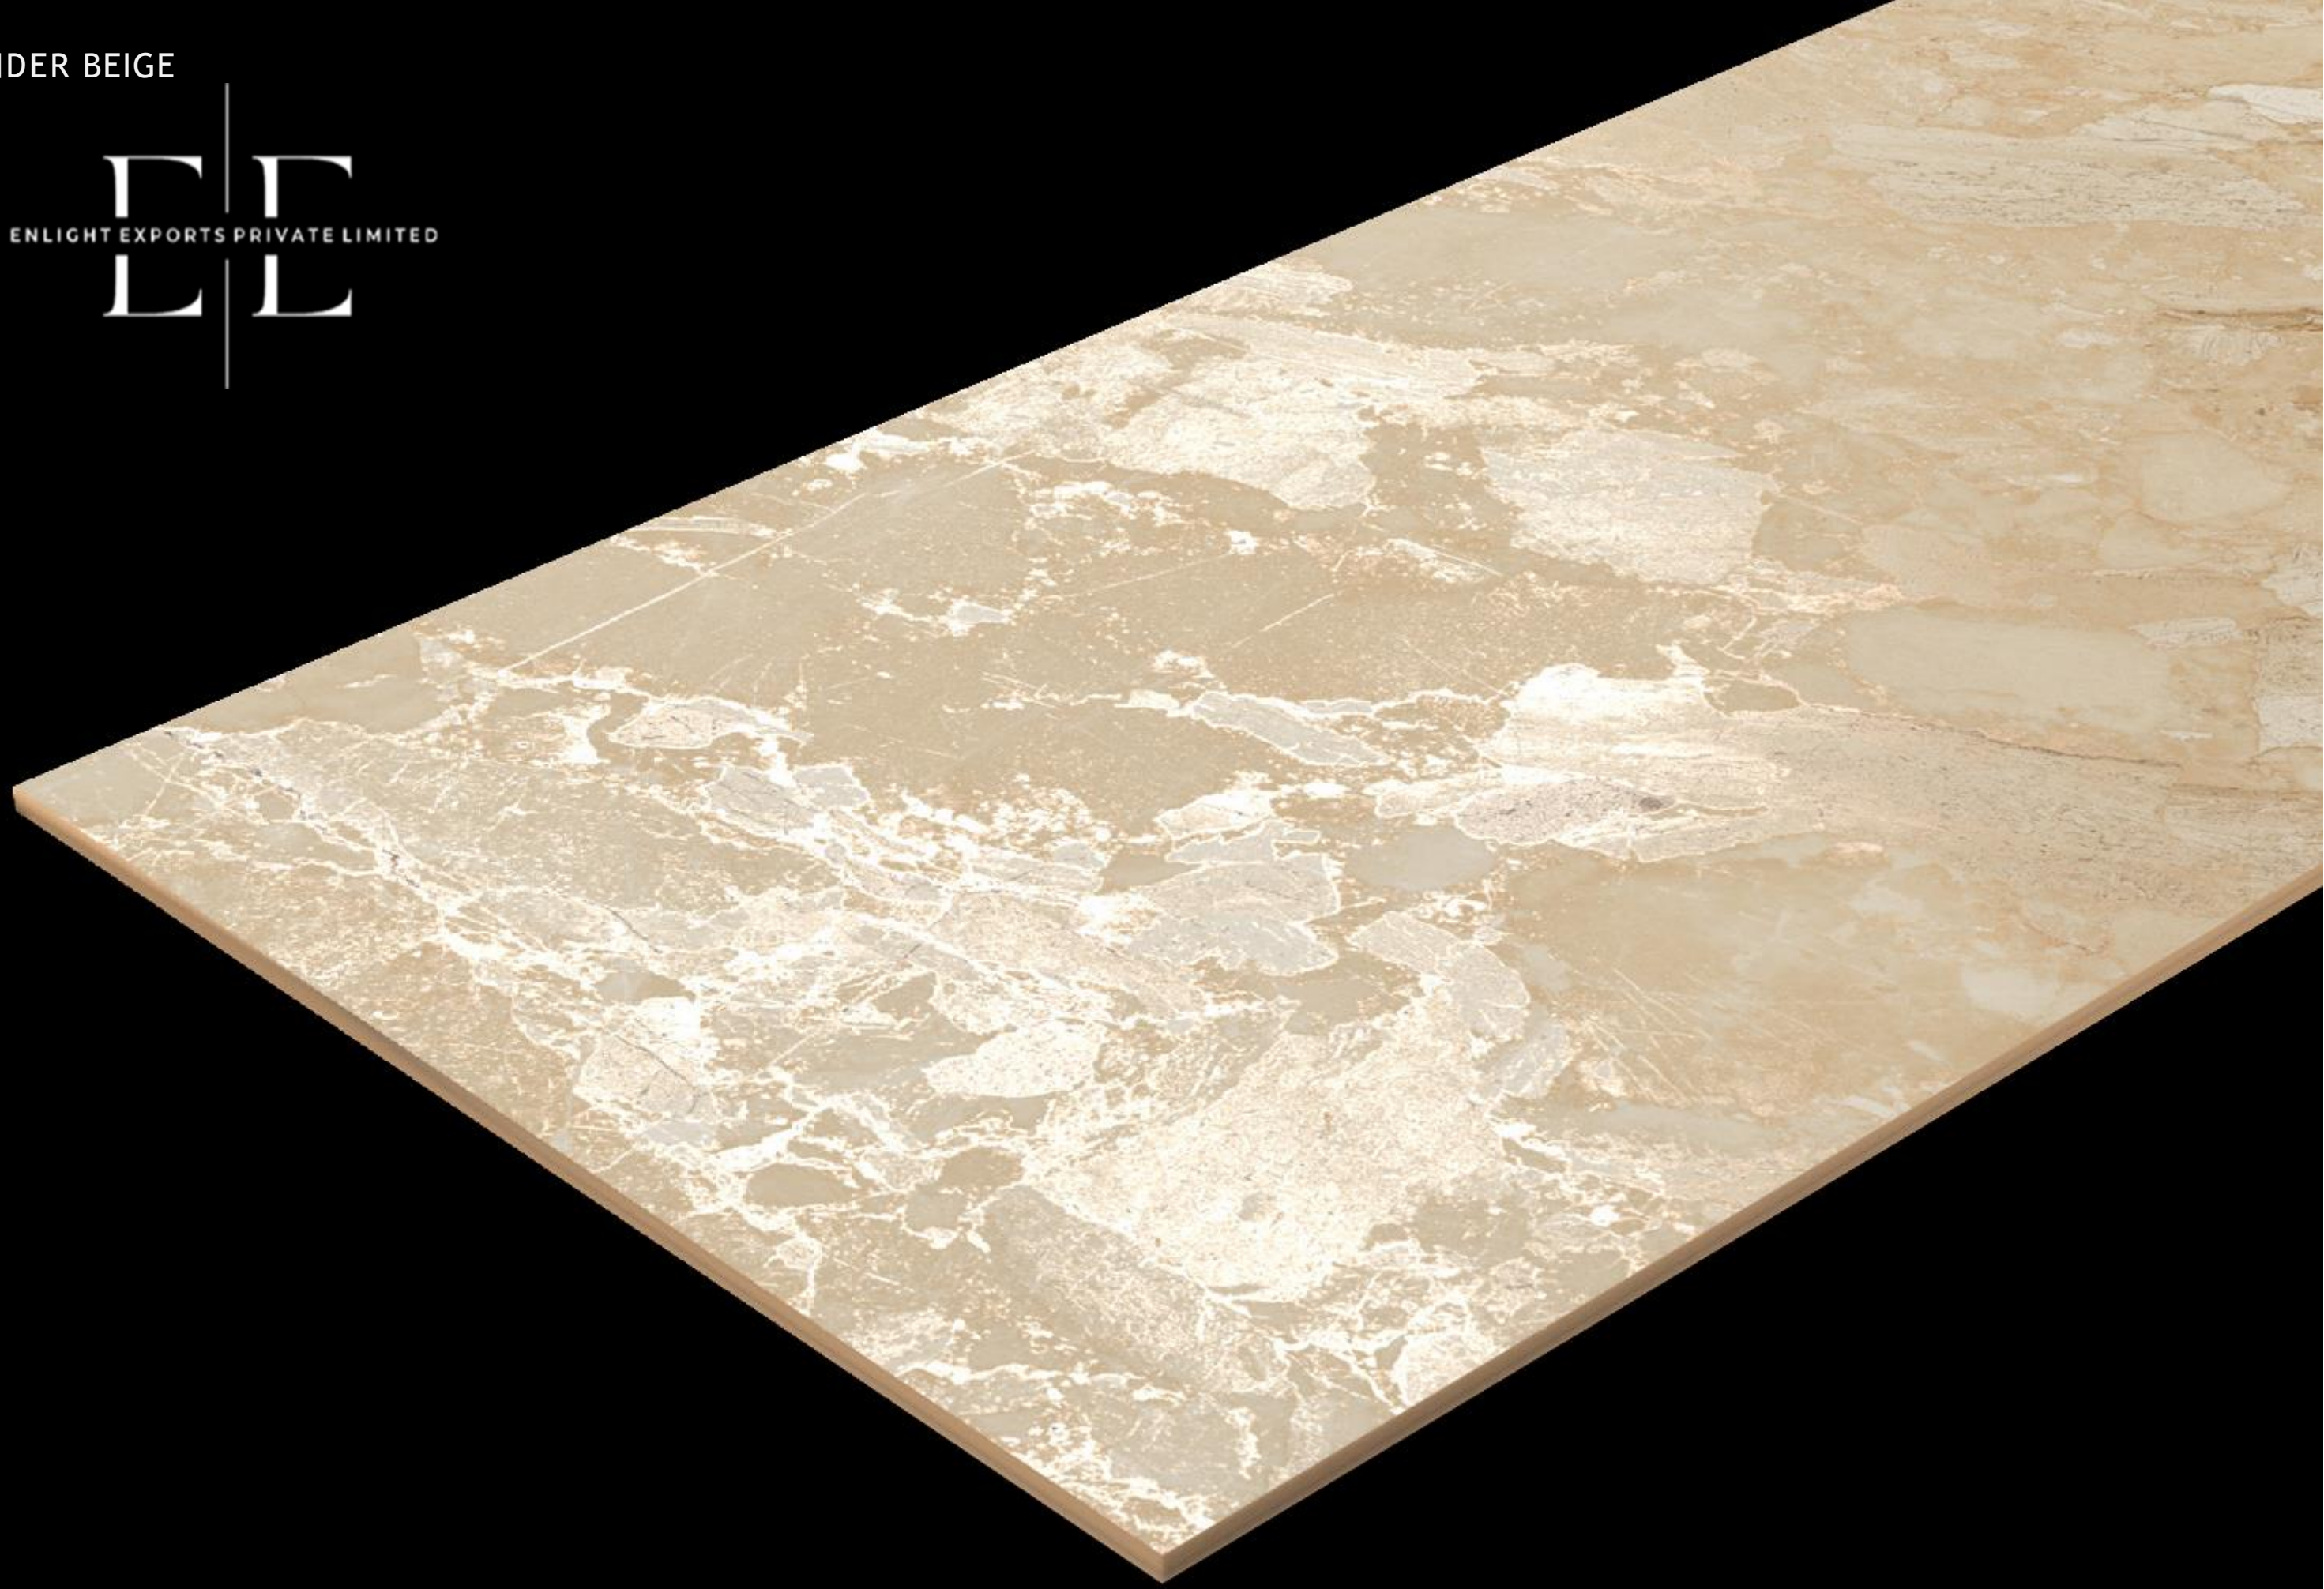

DEFENDER BEIGE