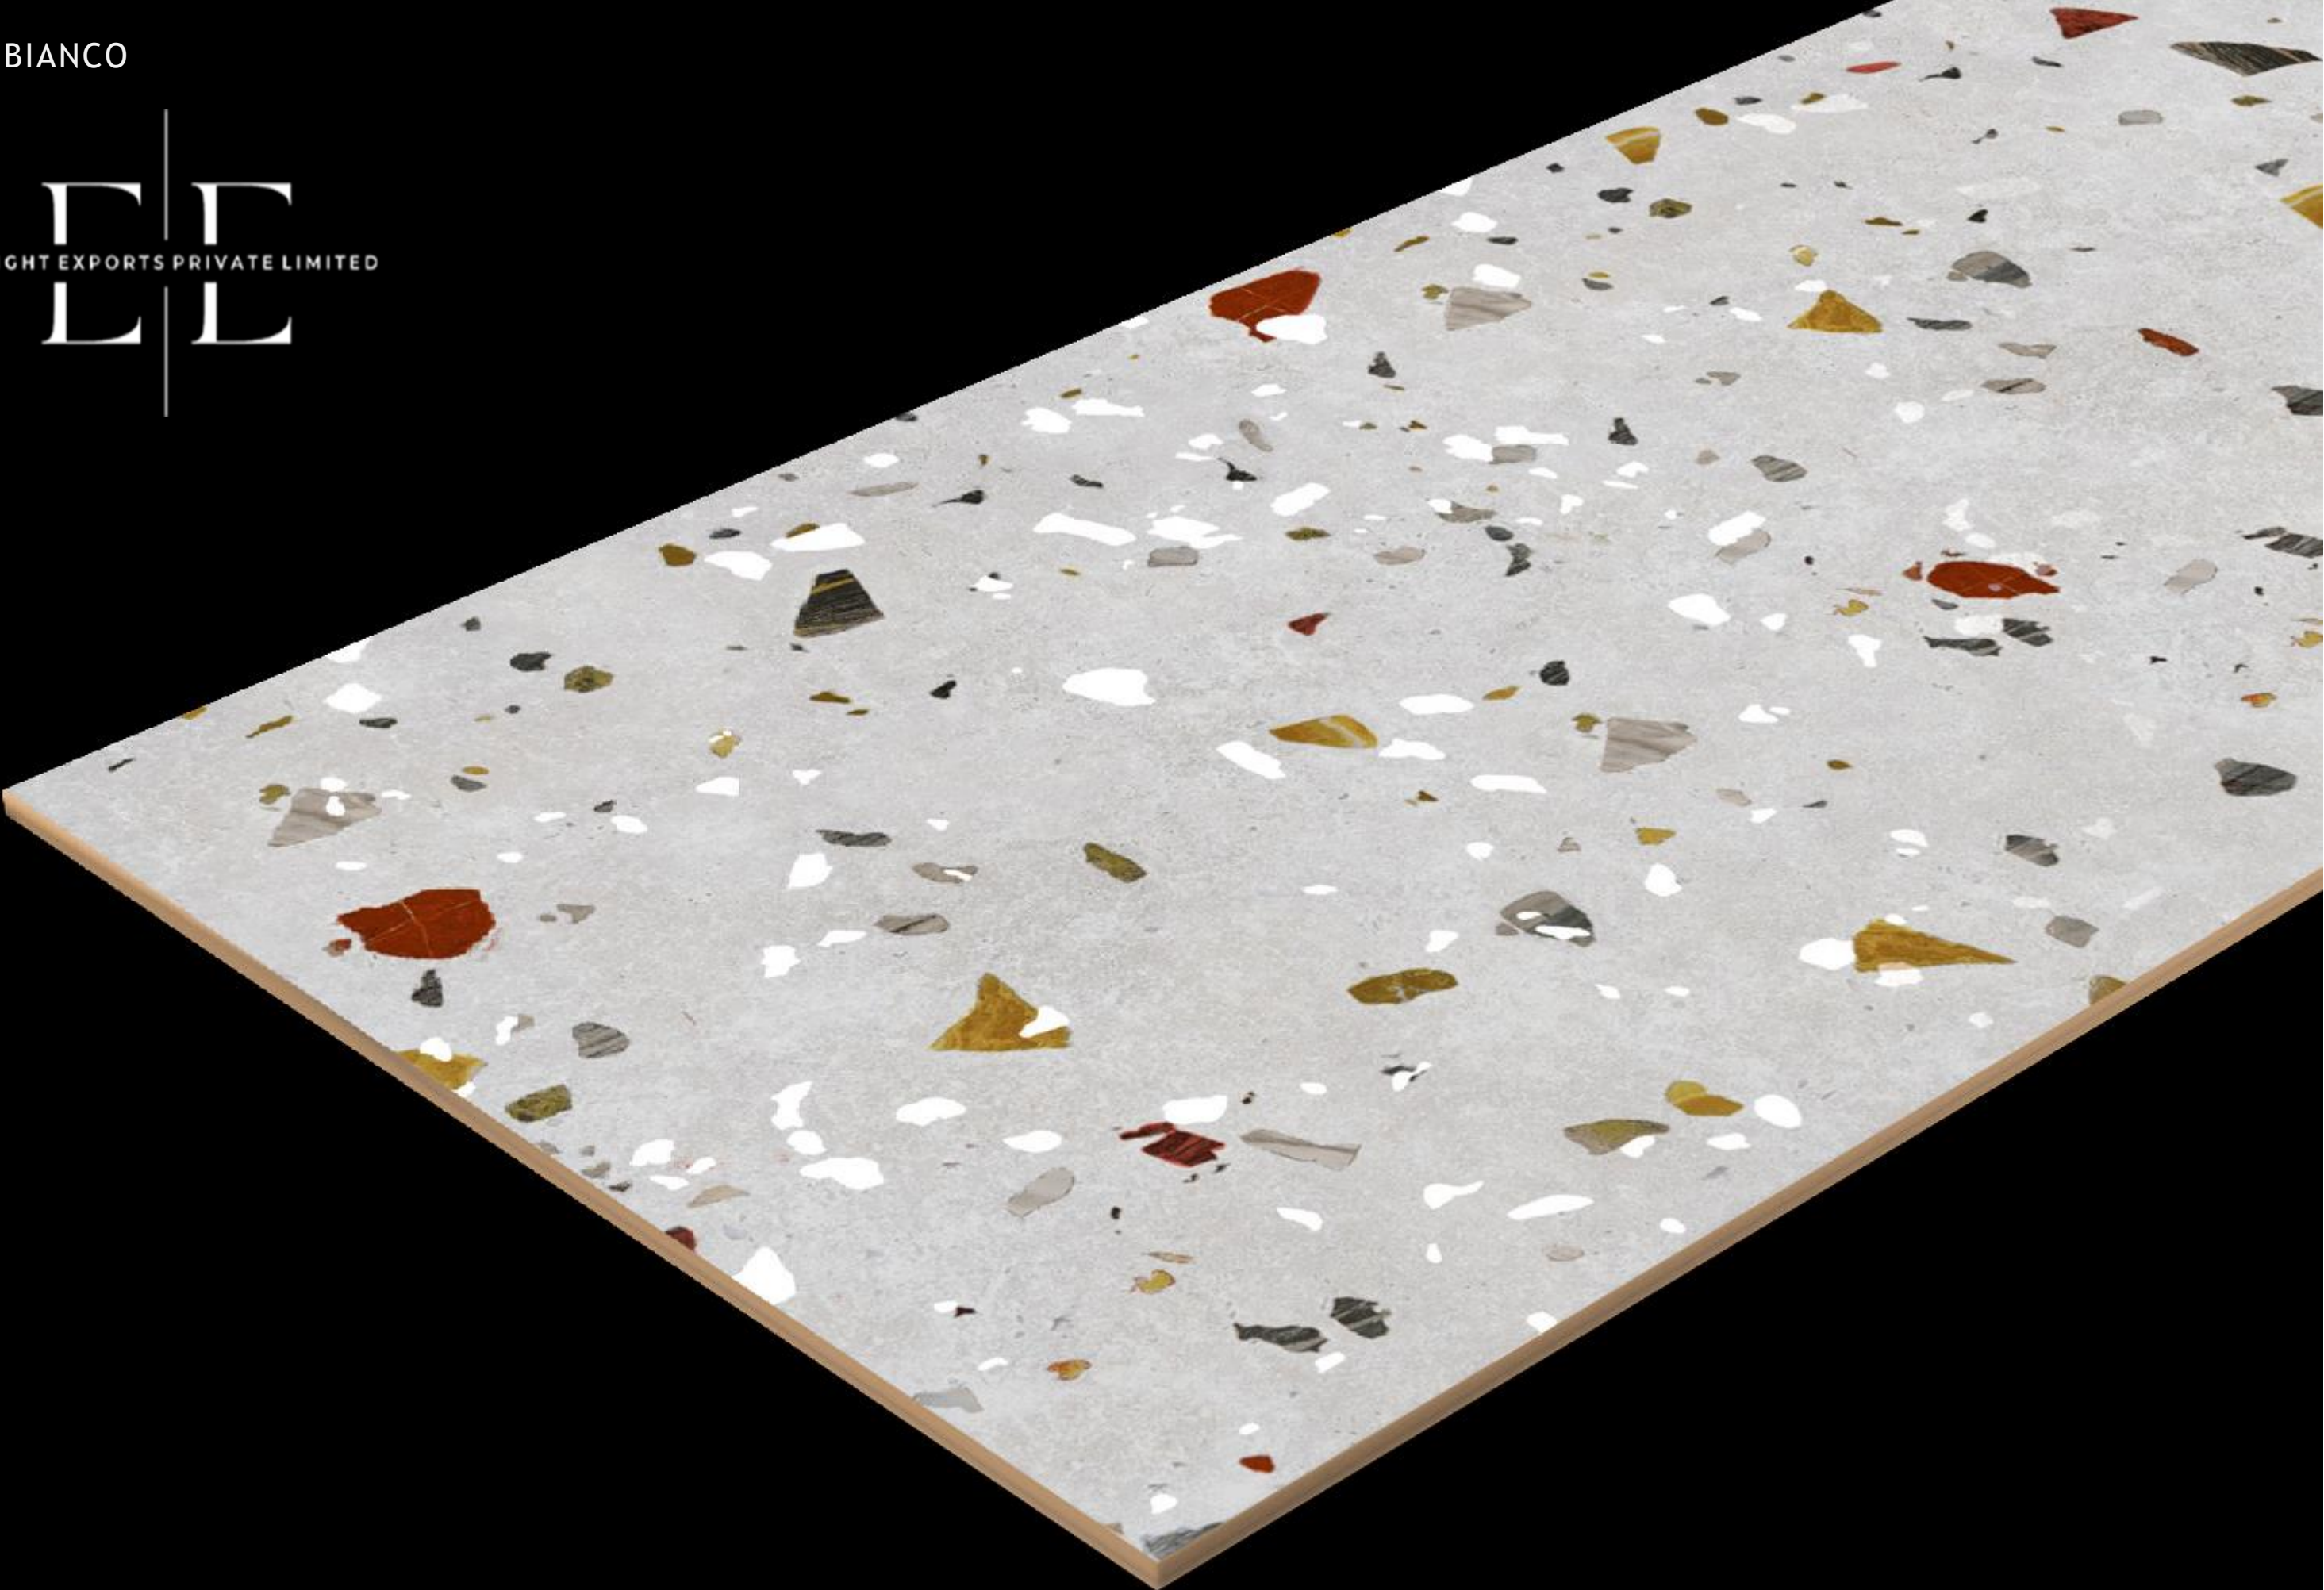

DEVIANT GREY

DEVIANT GREY

DEVIANT GREY

RANDOM FACE : 6

SIZE
600X1200 MM

FINISH
CARVING

CARVING
COLLECTION

DEXTER BIANCO