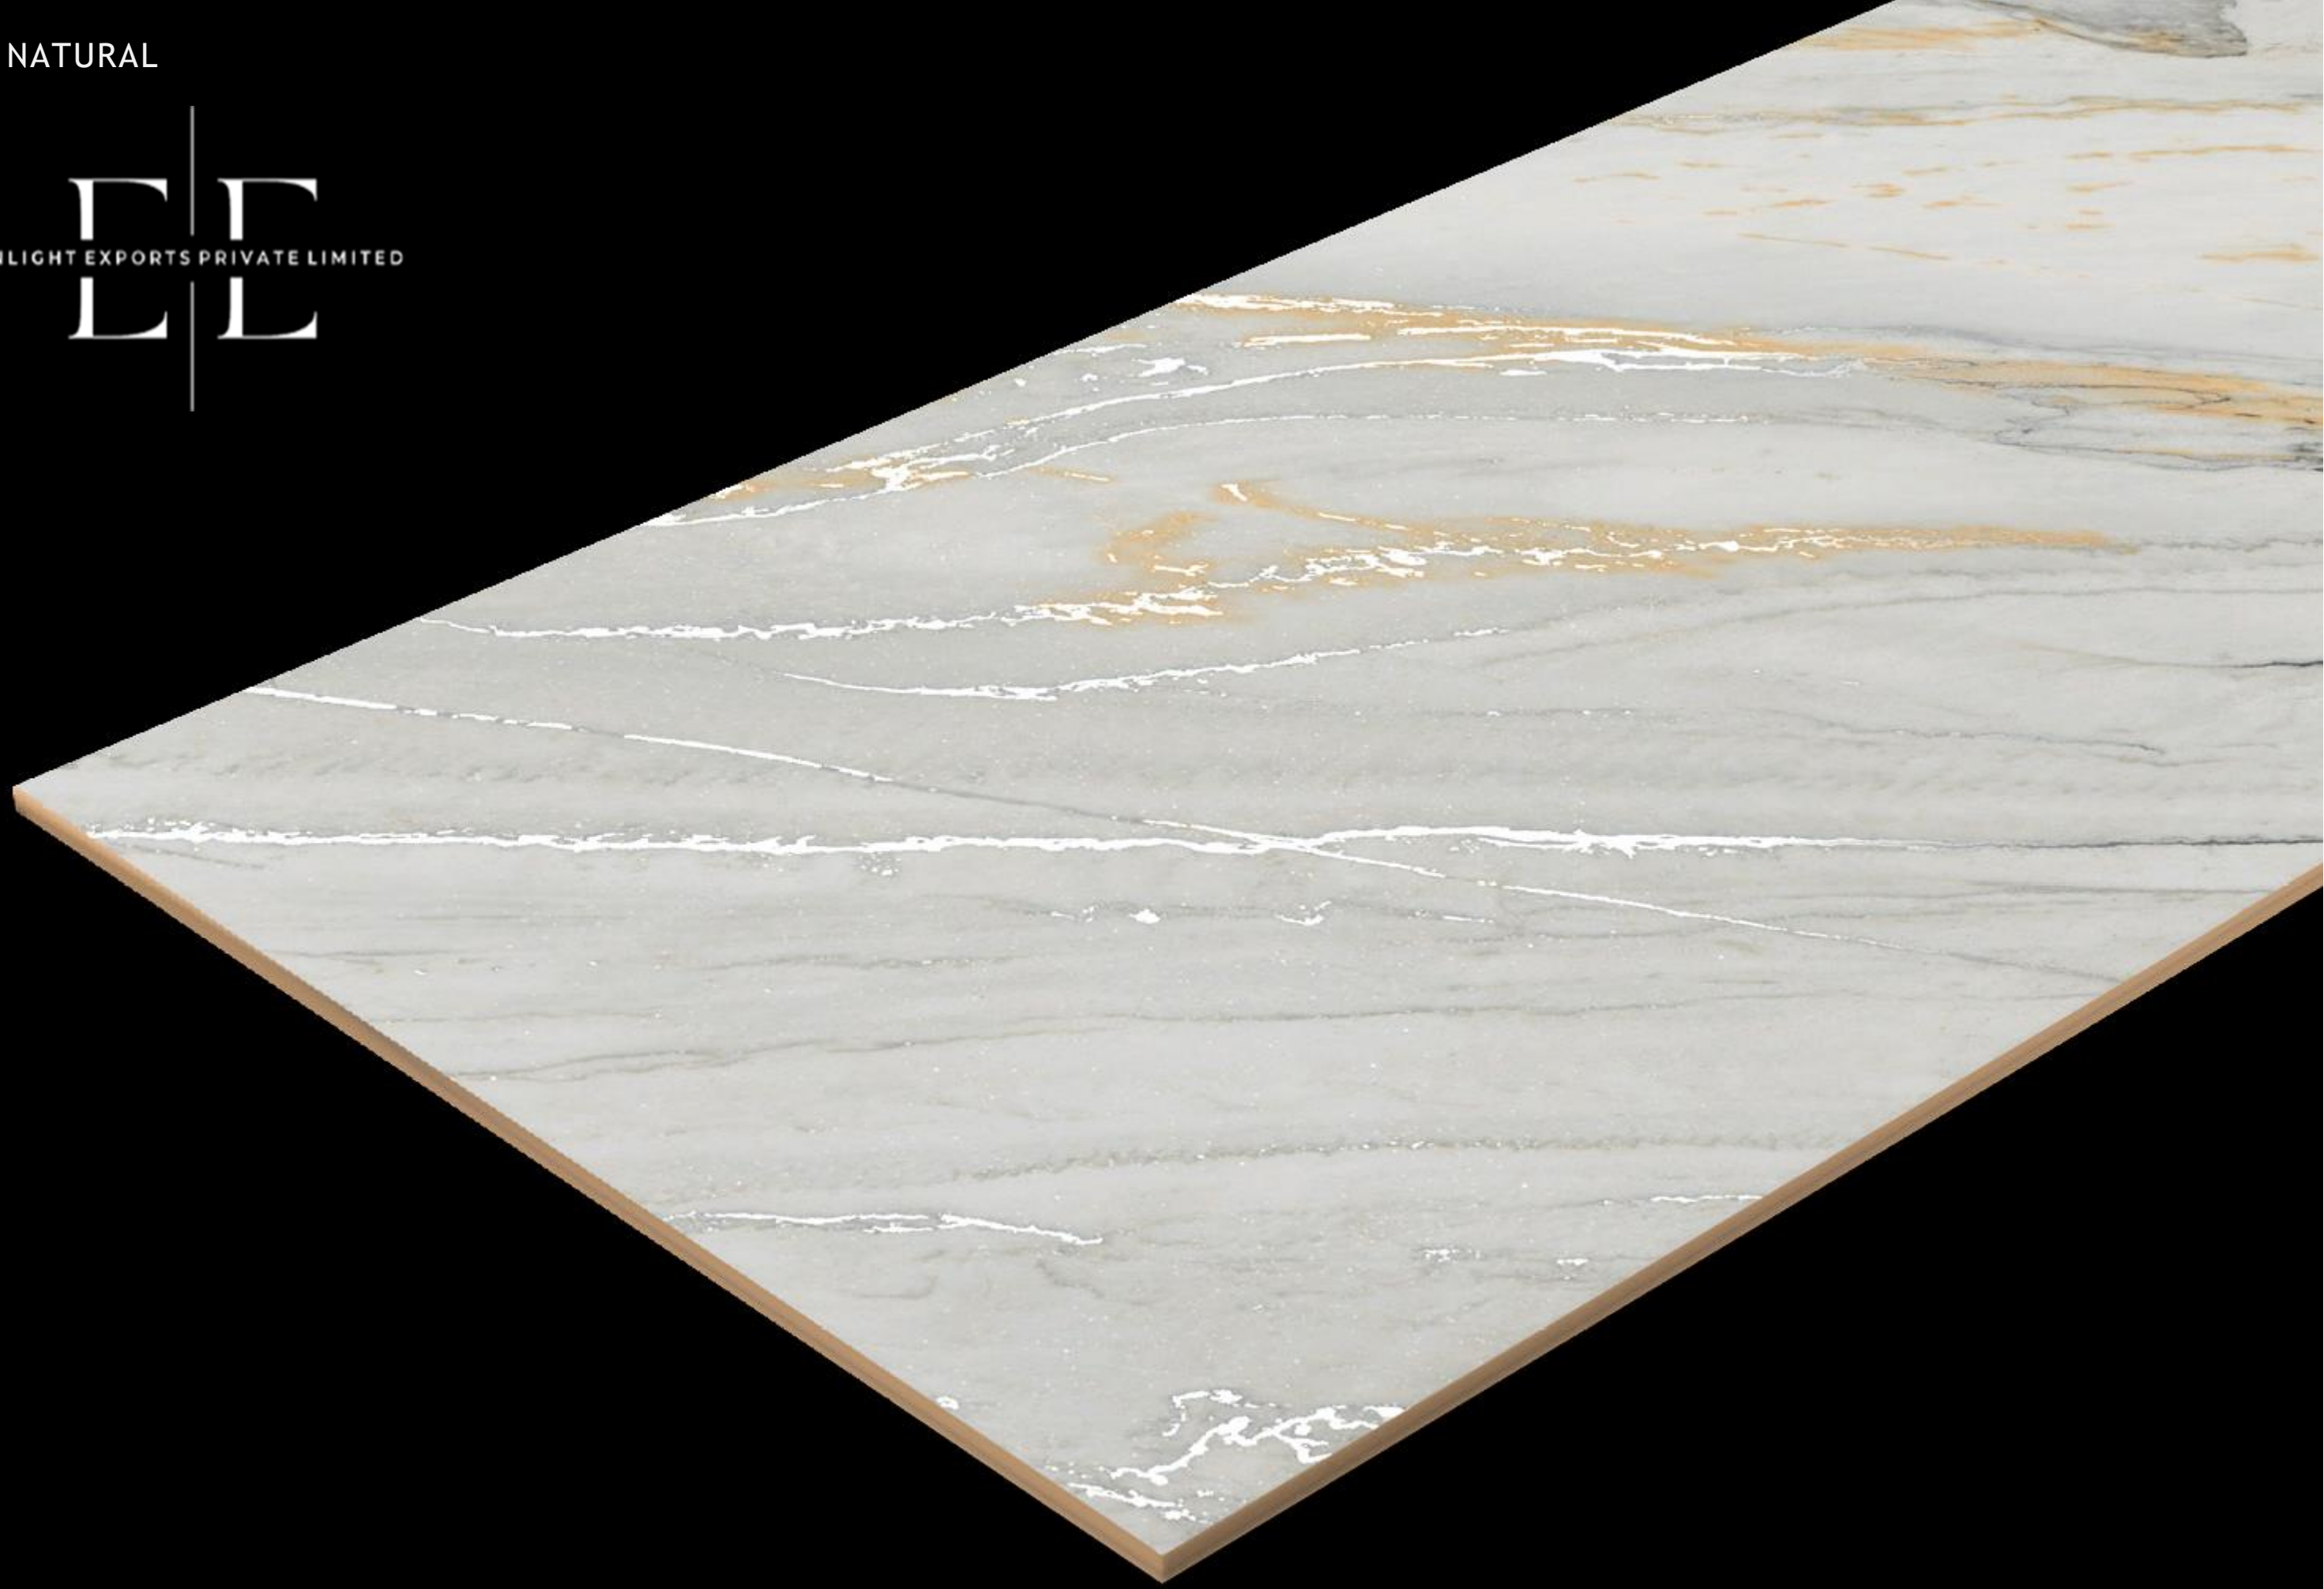

AMBROSIA GREY

AMBROSIA GREY

RANDOM FACE : 4

SIZE
600X1200 MM

FINISH
CARVING

CARVING
COLLECTION

AMELIA NATURAL

AMELIA NATURAL