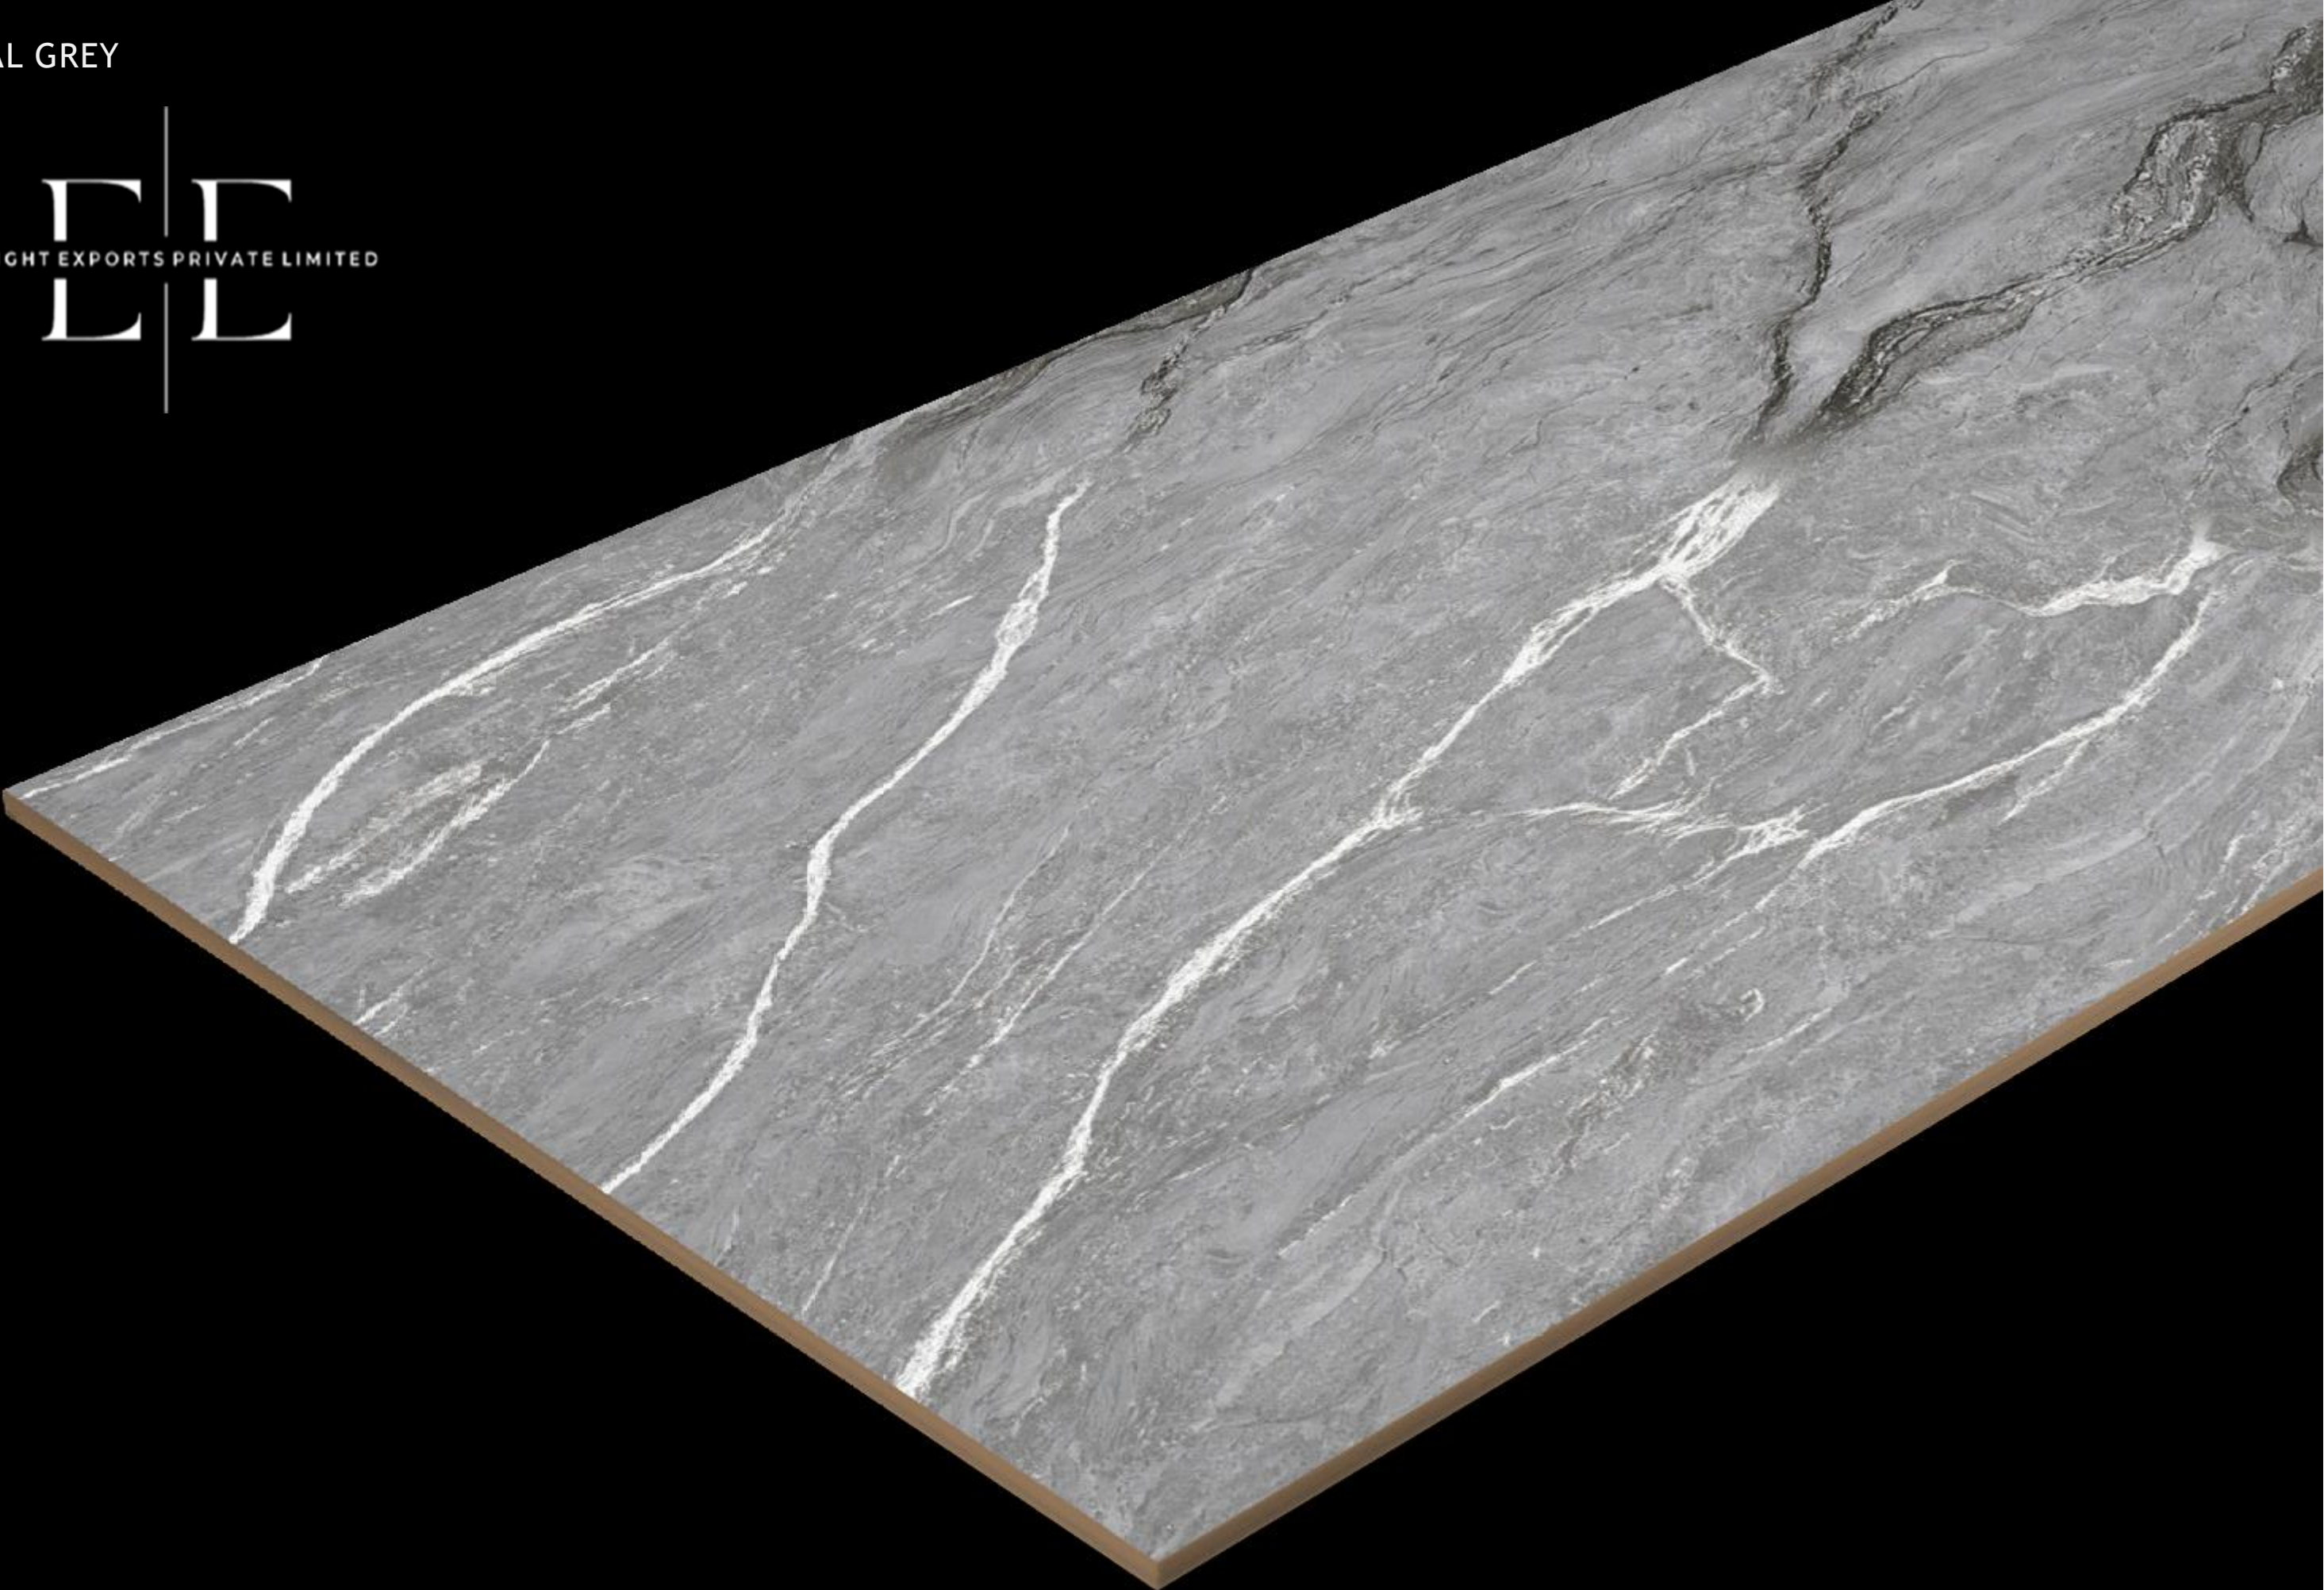

ESCORIAL GREY