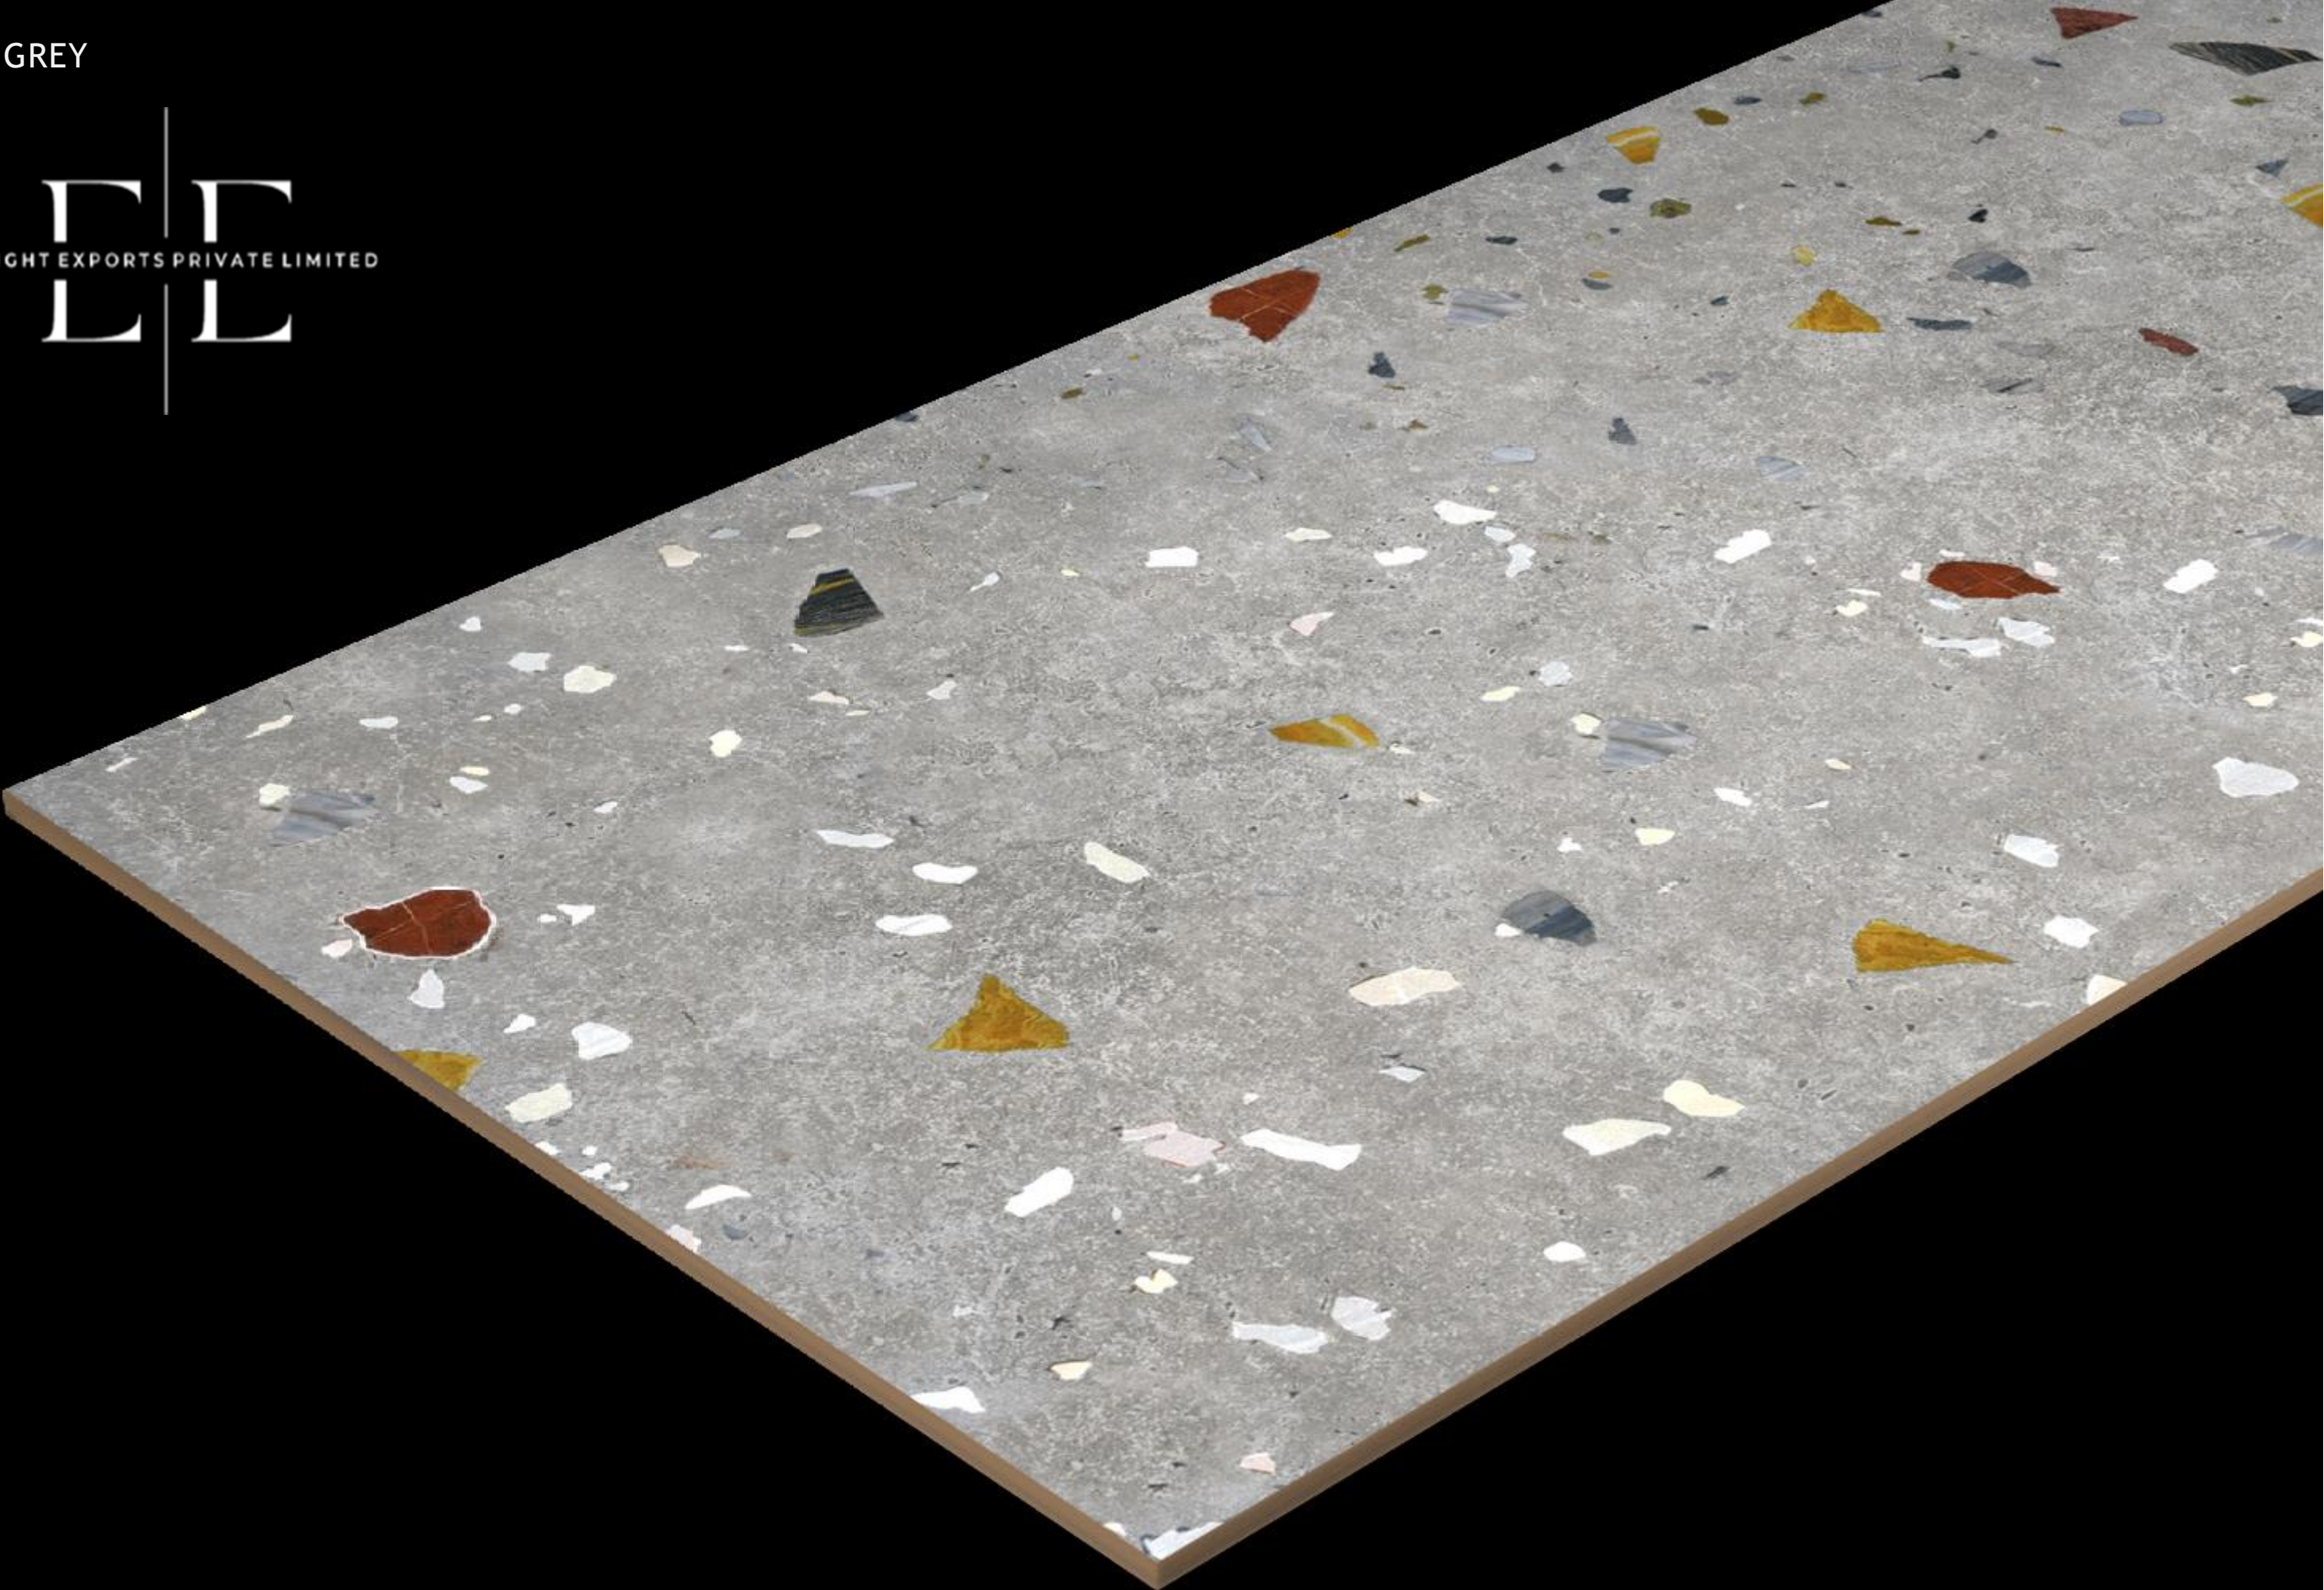

EE
ENLIGHT EXPORTS PRIVATE LIMITED
EE

DEXTER BIANCO

SIZE
600X1200 MM

FINISH
CARVING

CARVING
COLLECTION

DEXTER GREY

EE
ENLIGHT EXPORTS PRIVATE LIMITED
EE

DEXTER GREY