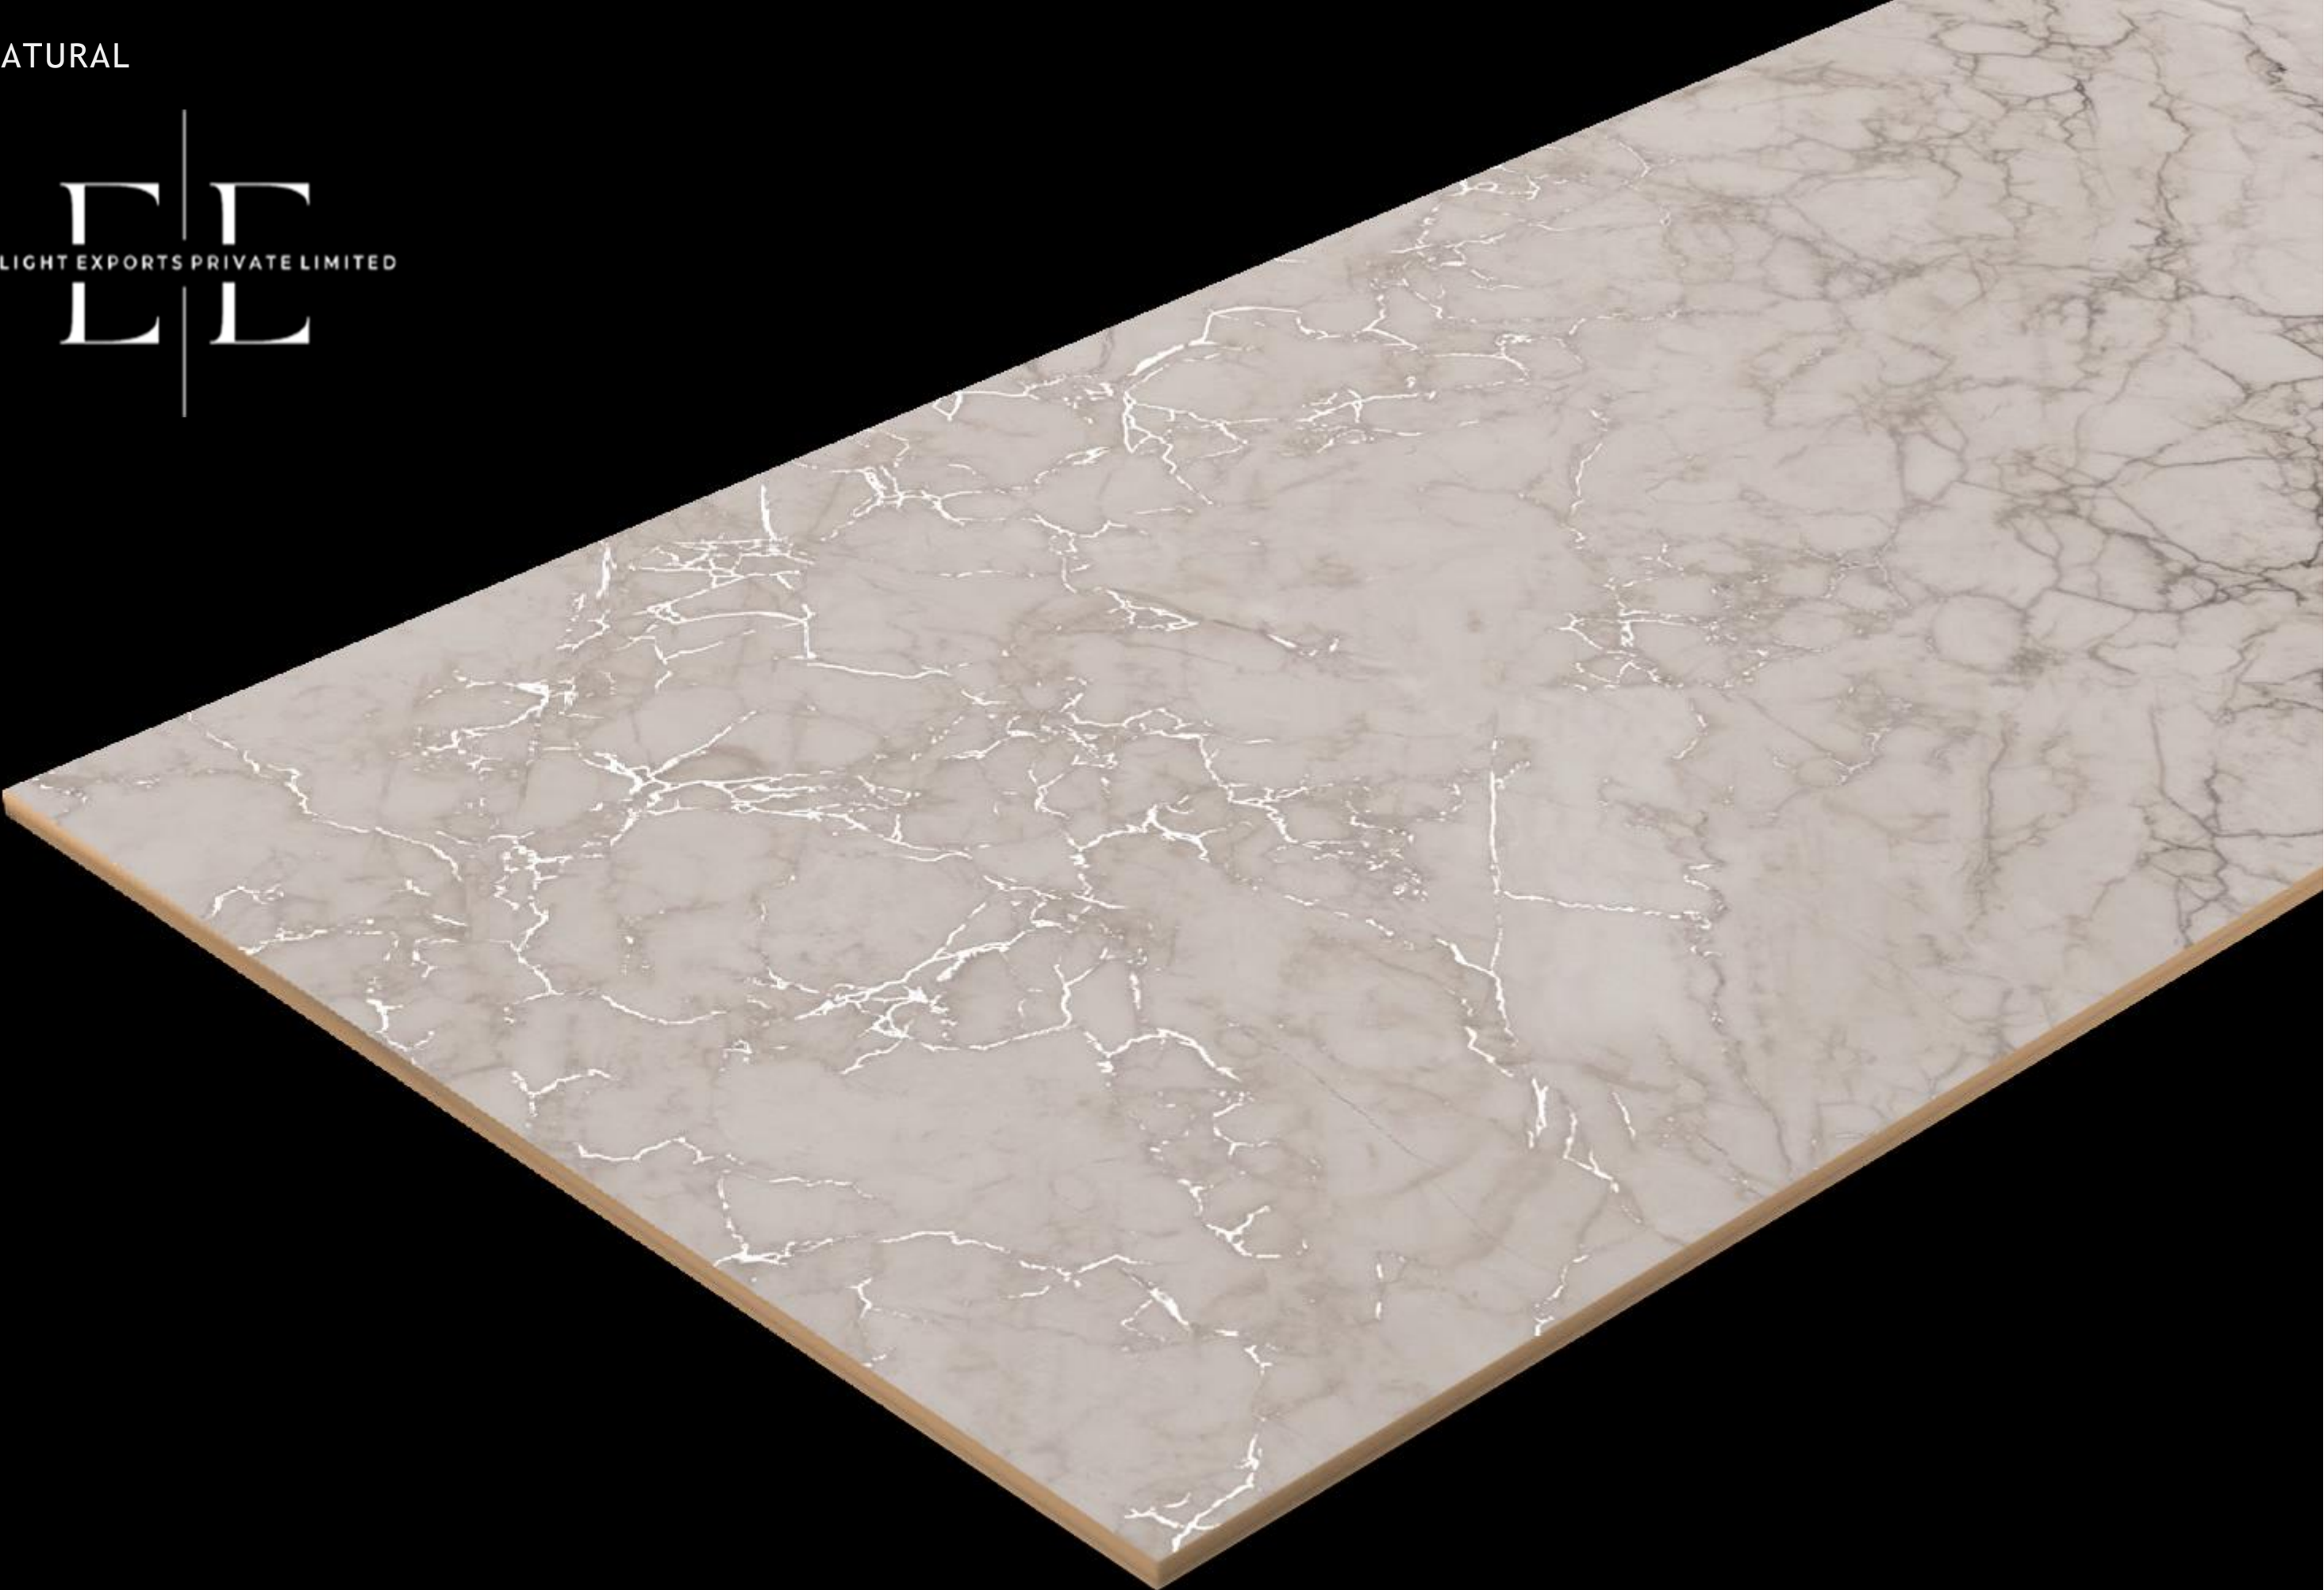

NICOL WOOD BROWN

NICOL WOOD BROWN

NICOL WOOD BROWN

RANDOM FACE : 4

SIZE
600X1200 MM

FINISH
CARVING

CARVING
COLLECTION

OMAN NATURAL