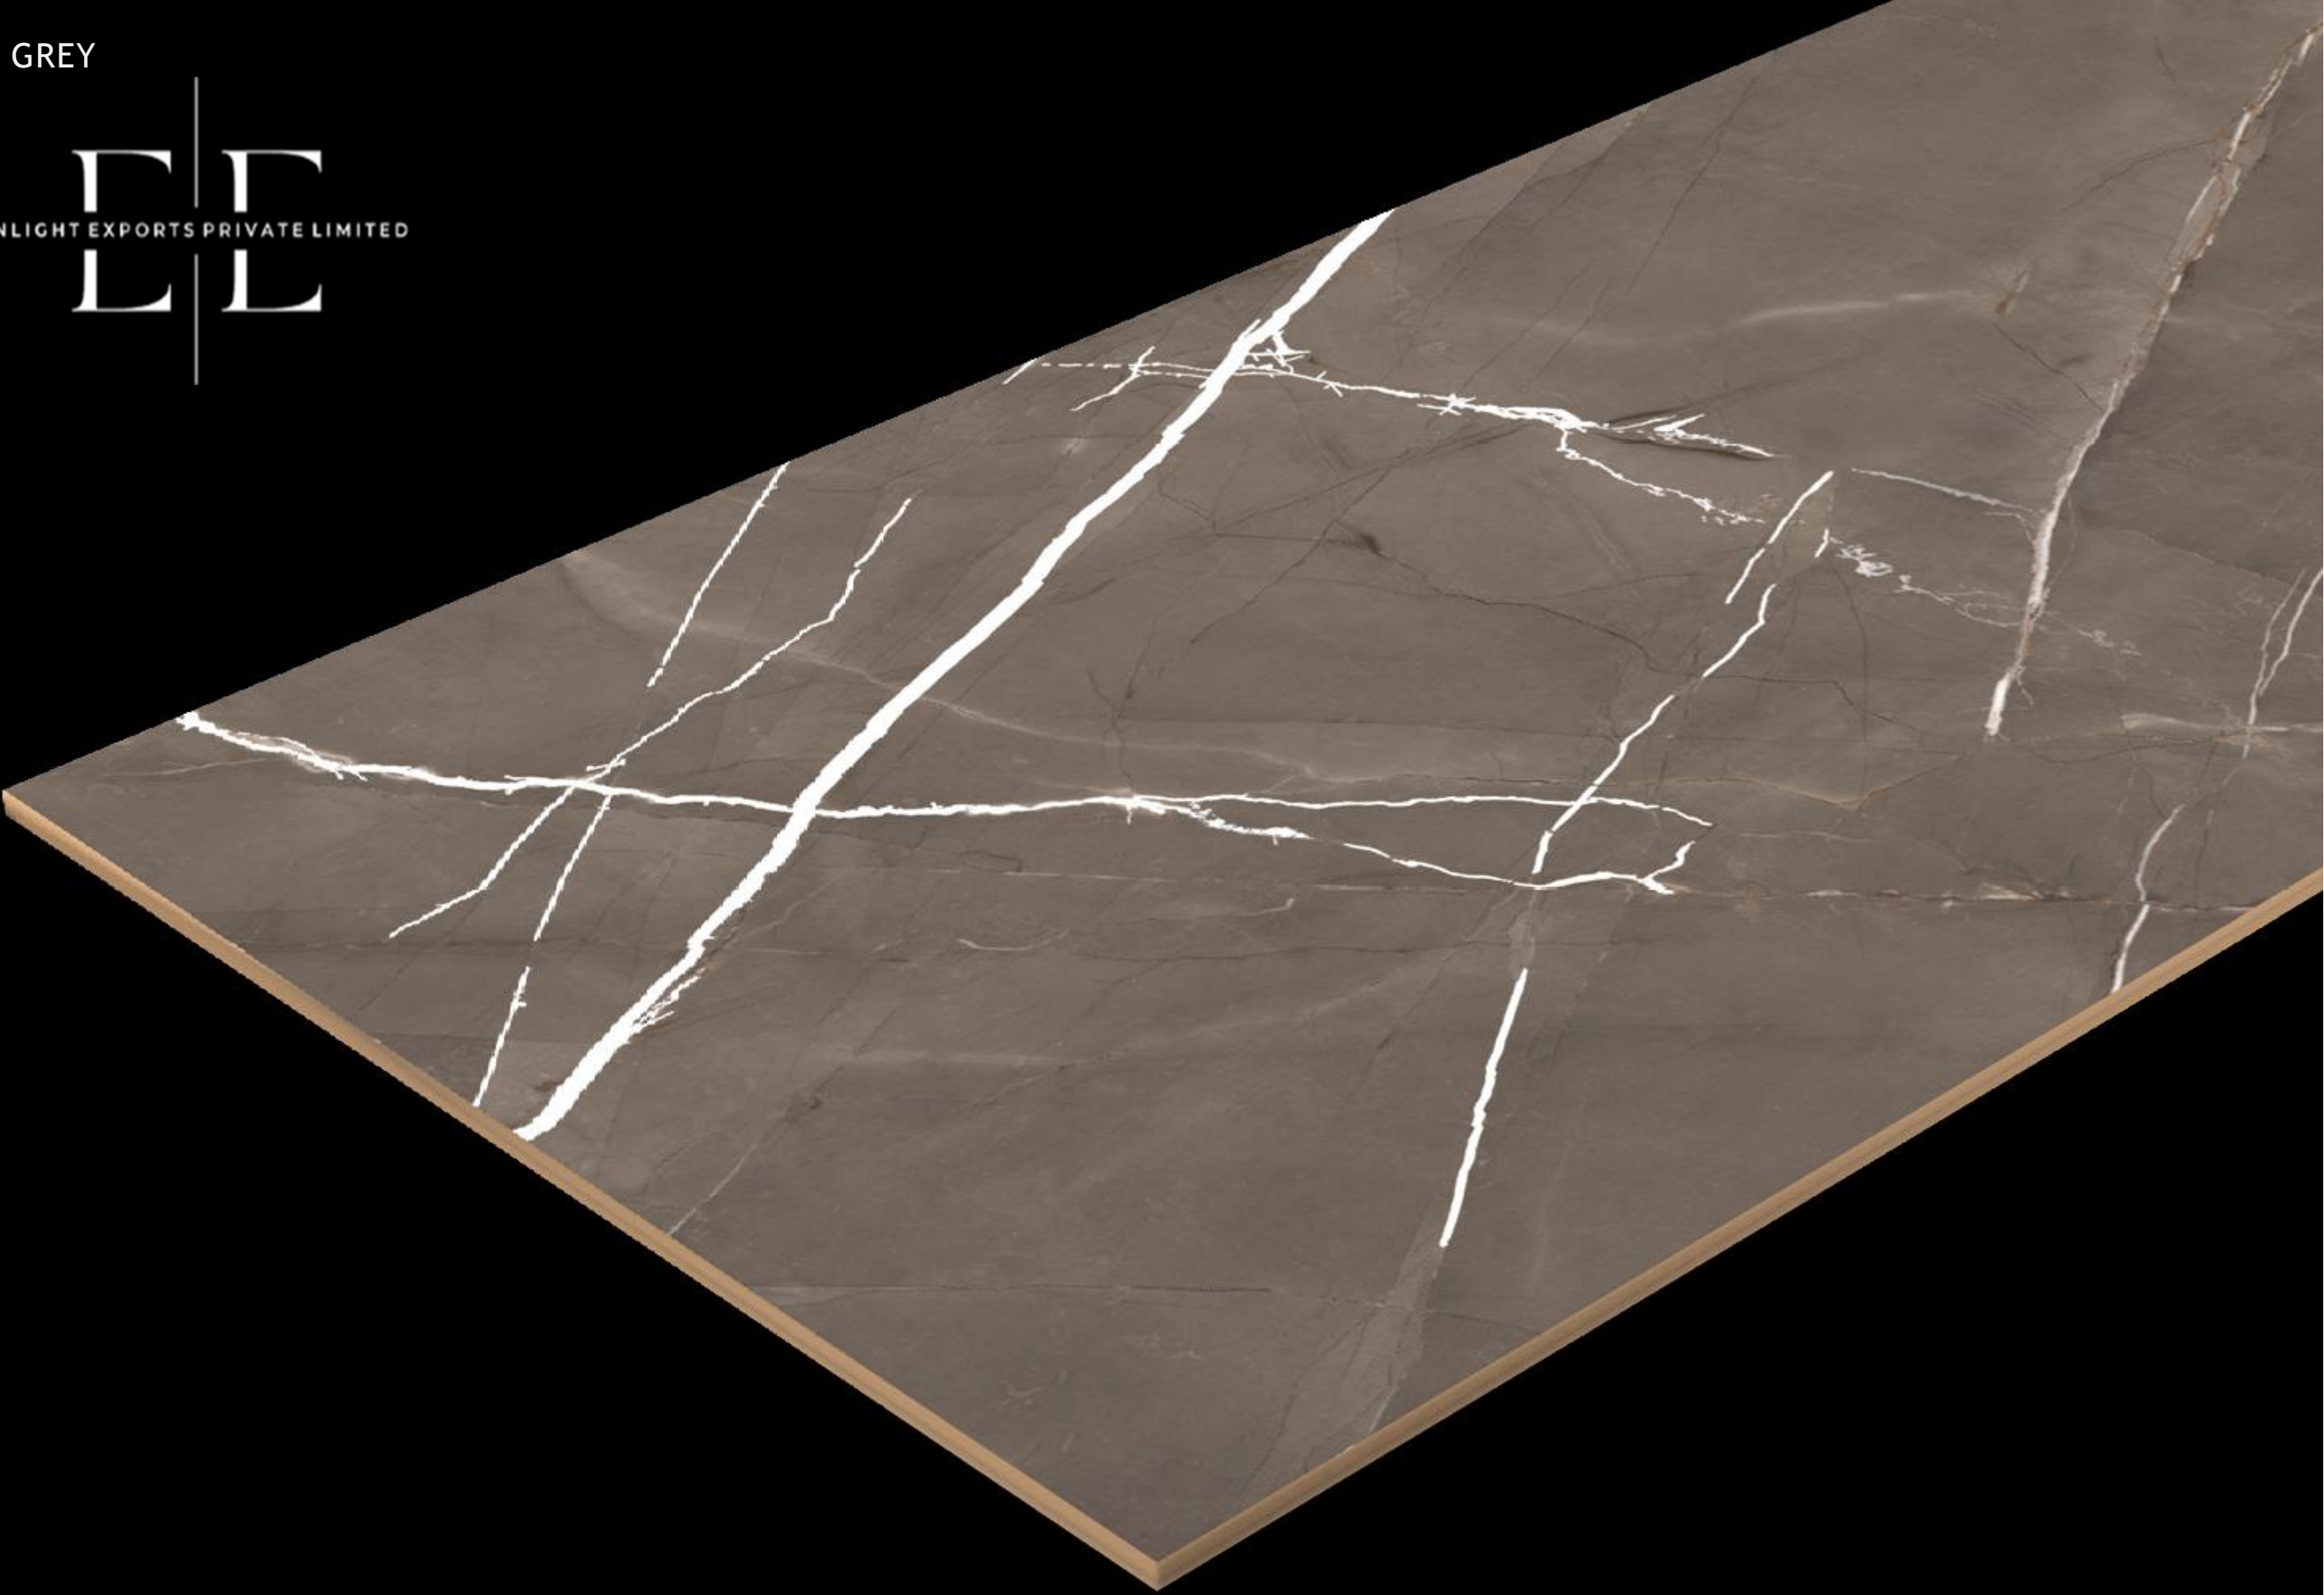

ANGELO GREY