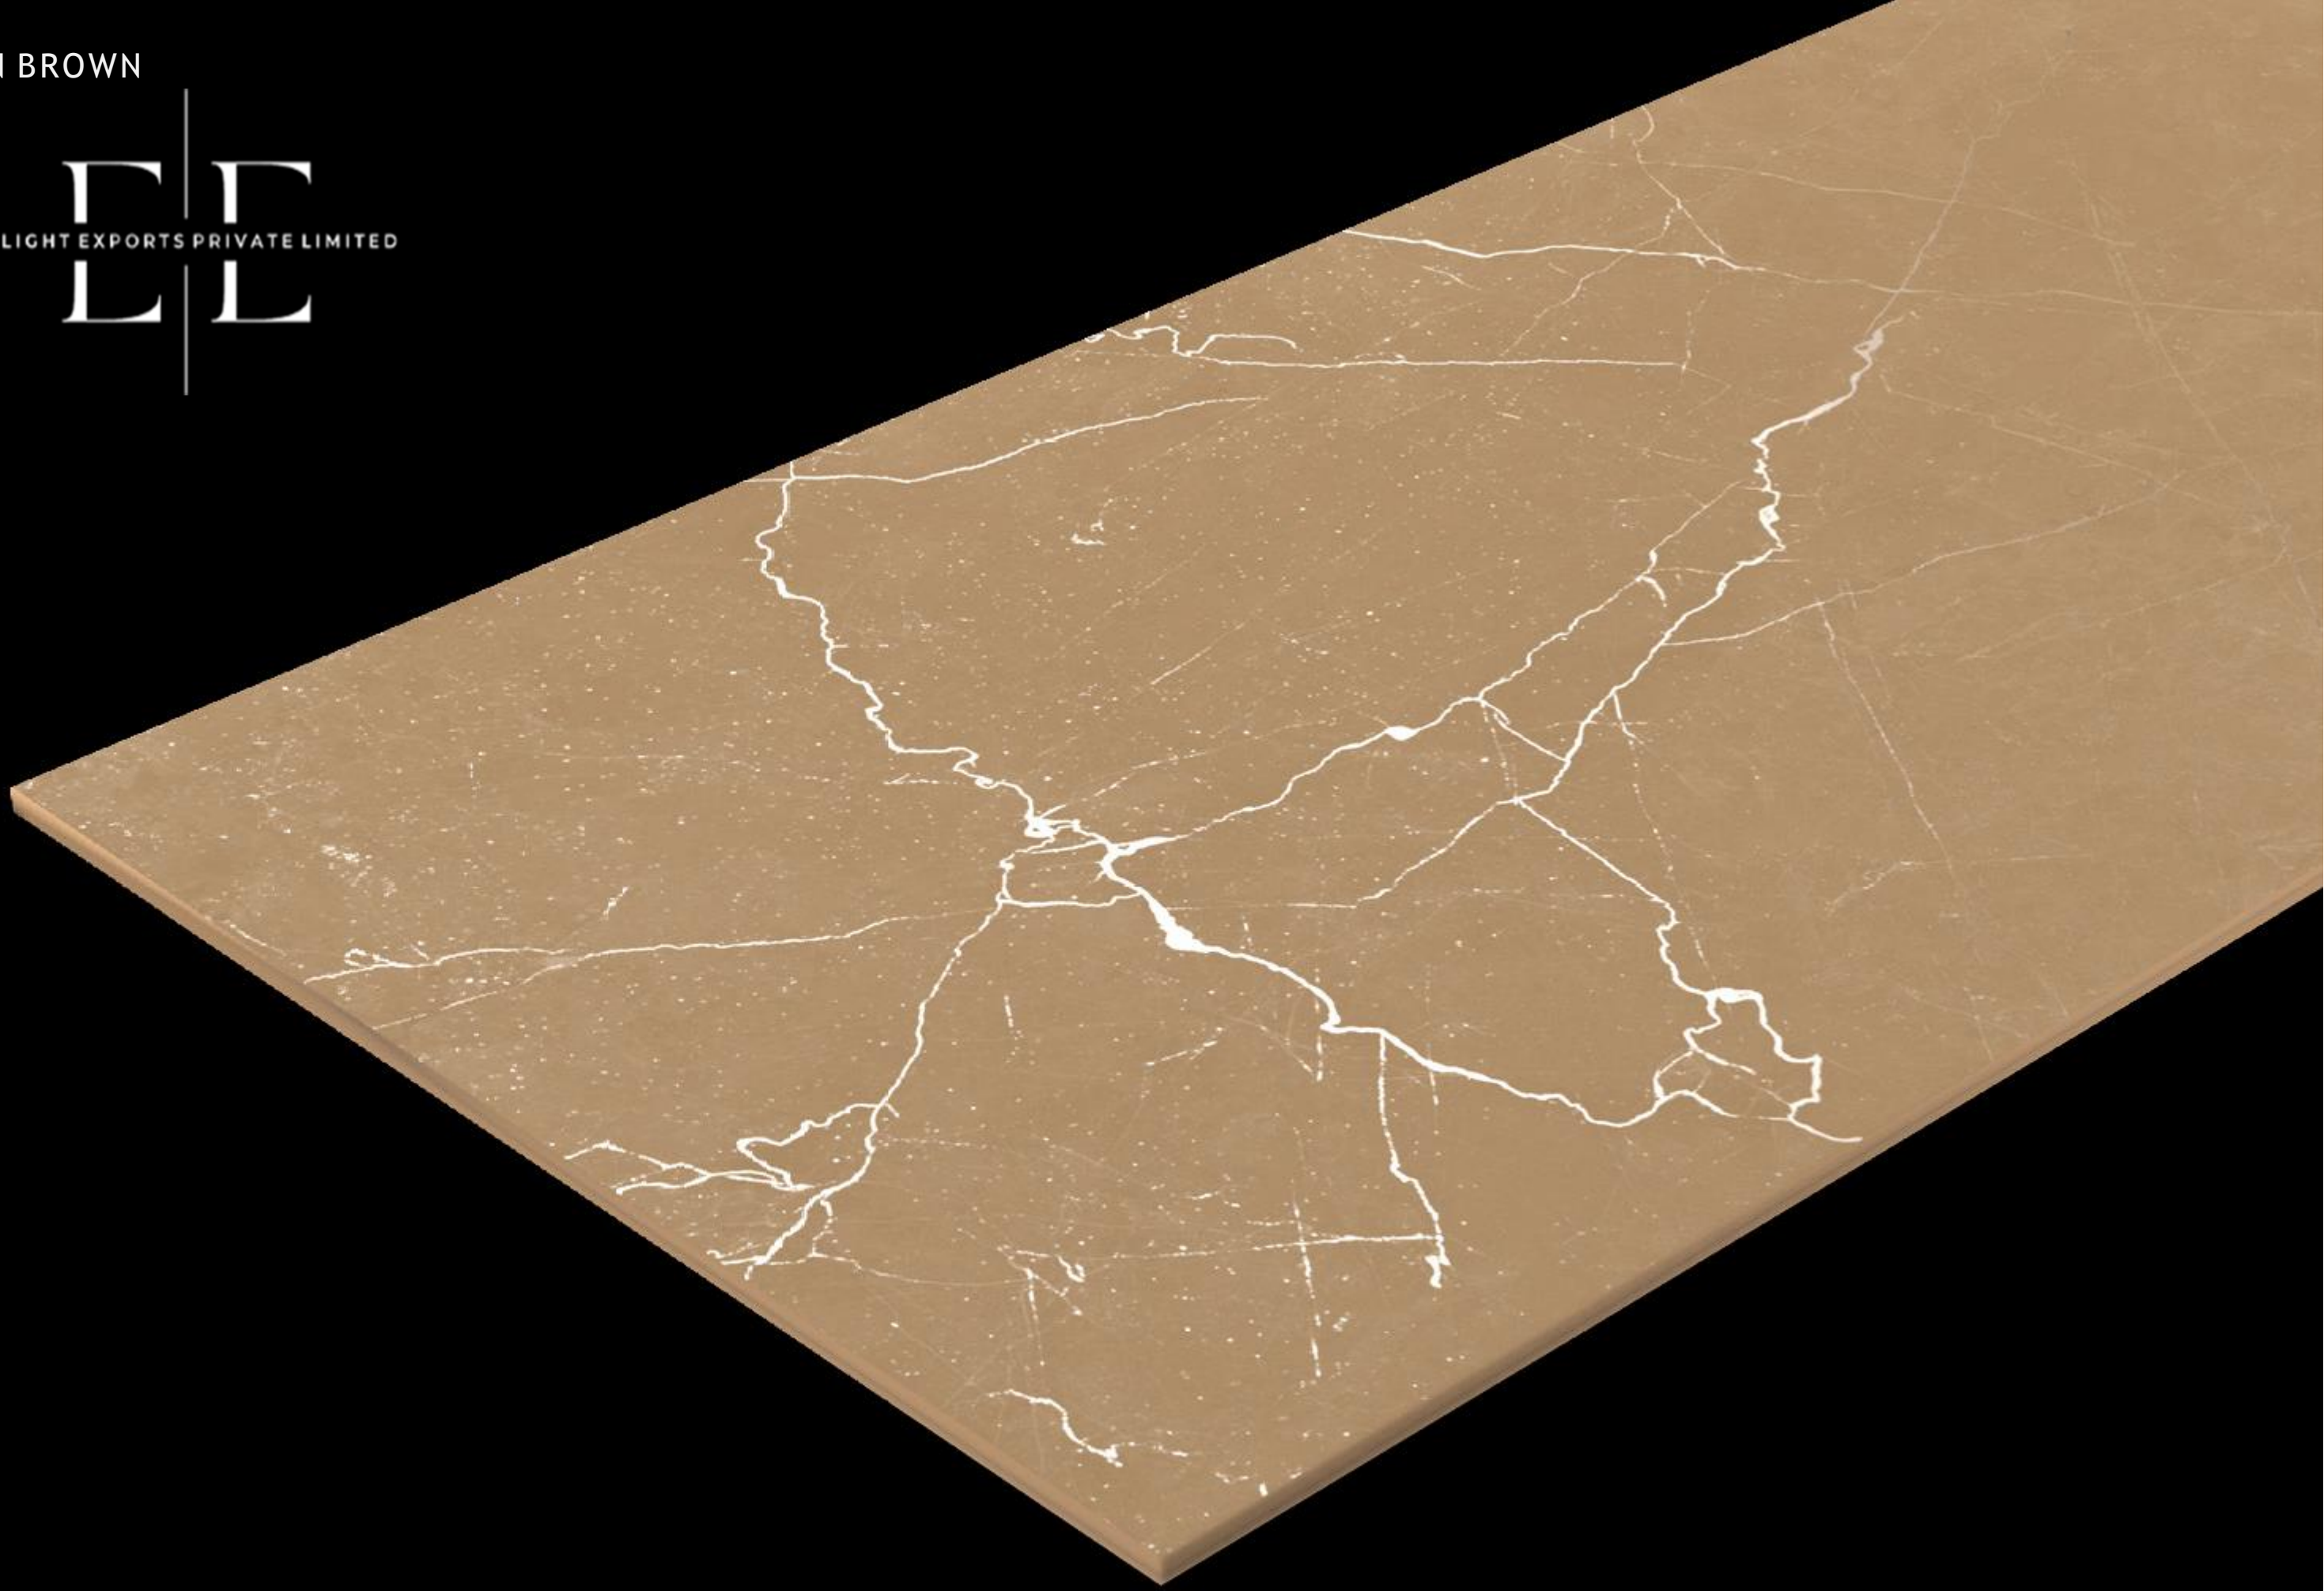

EDWIN BROWN