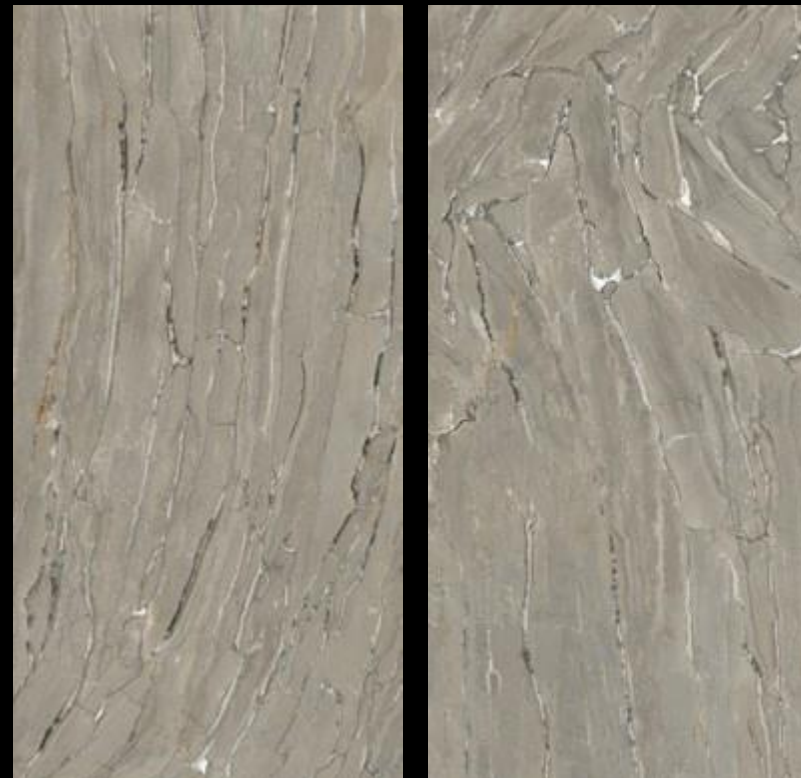

LOMBARDY VERDE

RANDOM FACE : 4

SIZE
600X1200 MM

FINISH
CARVING

CARVING
COLLECTION