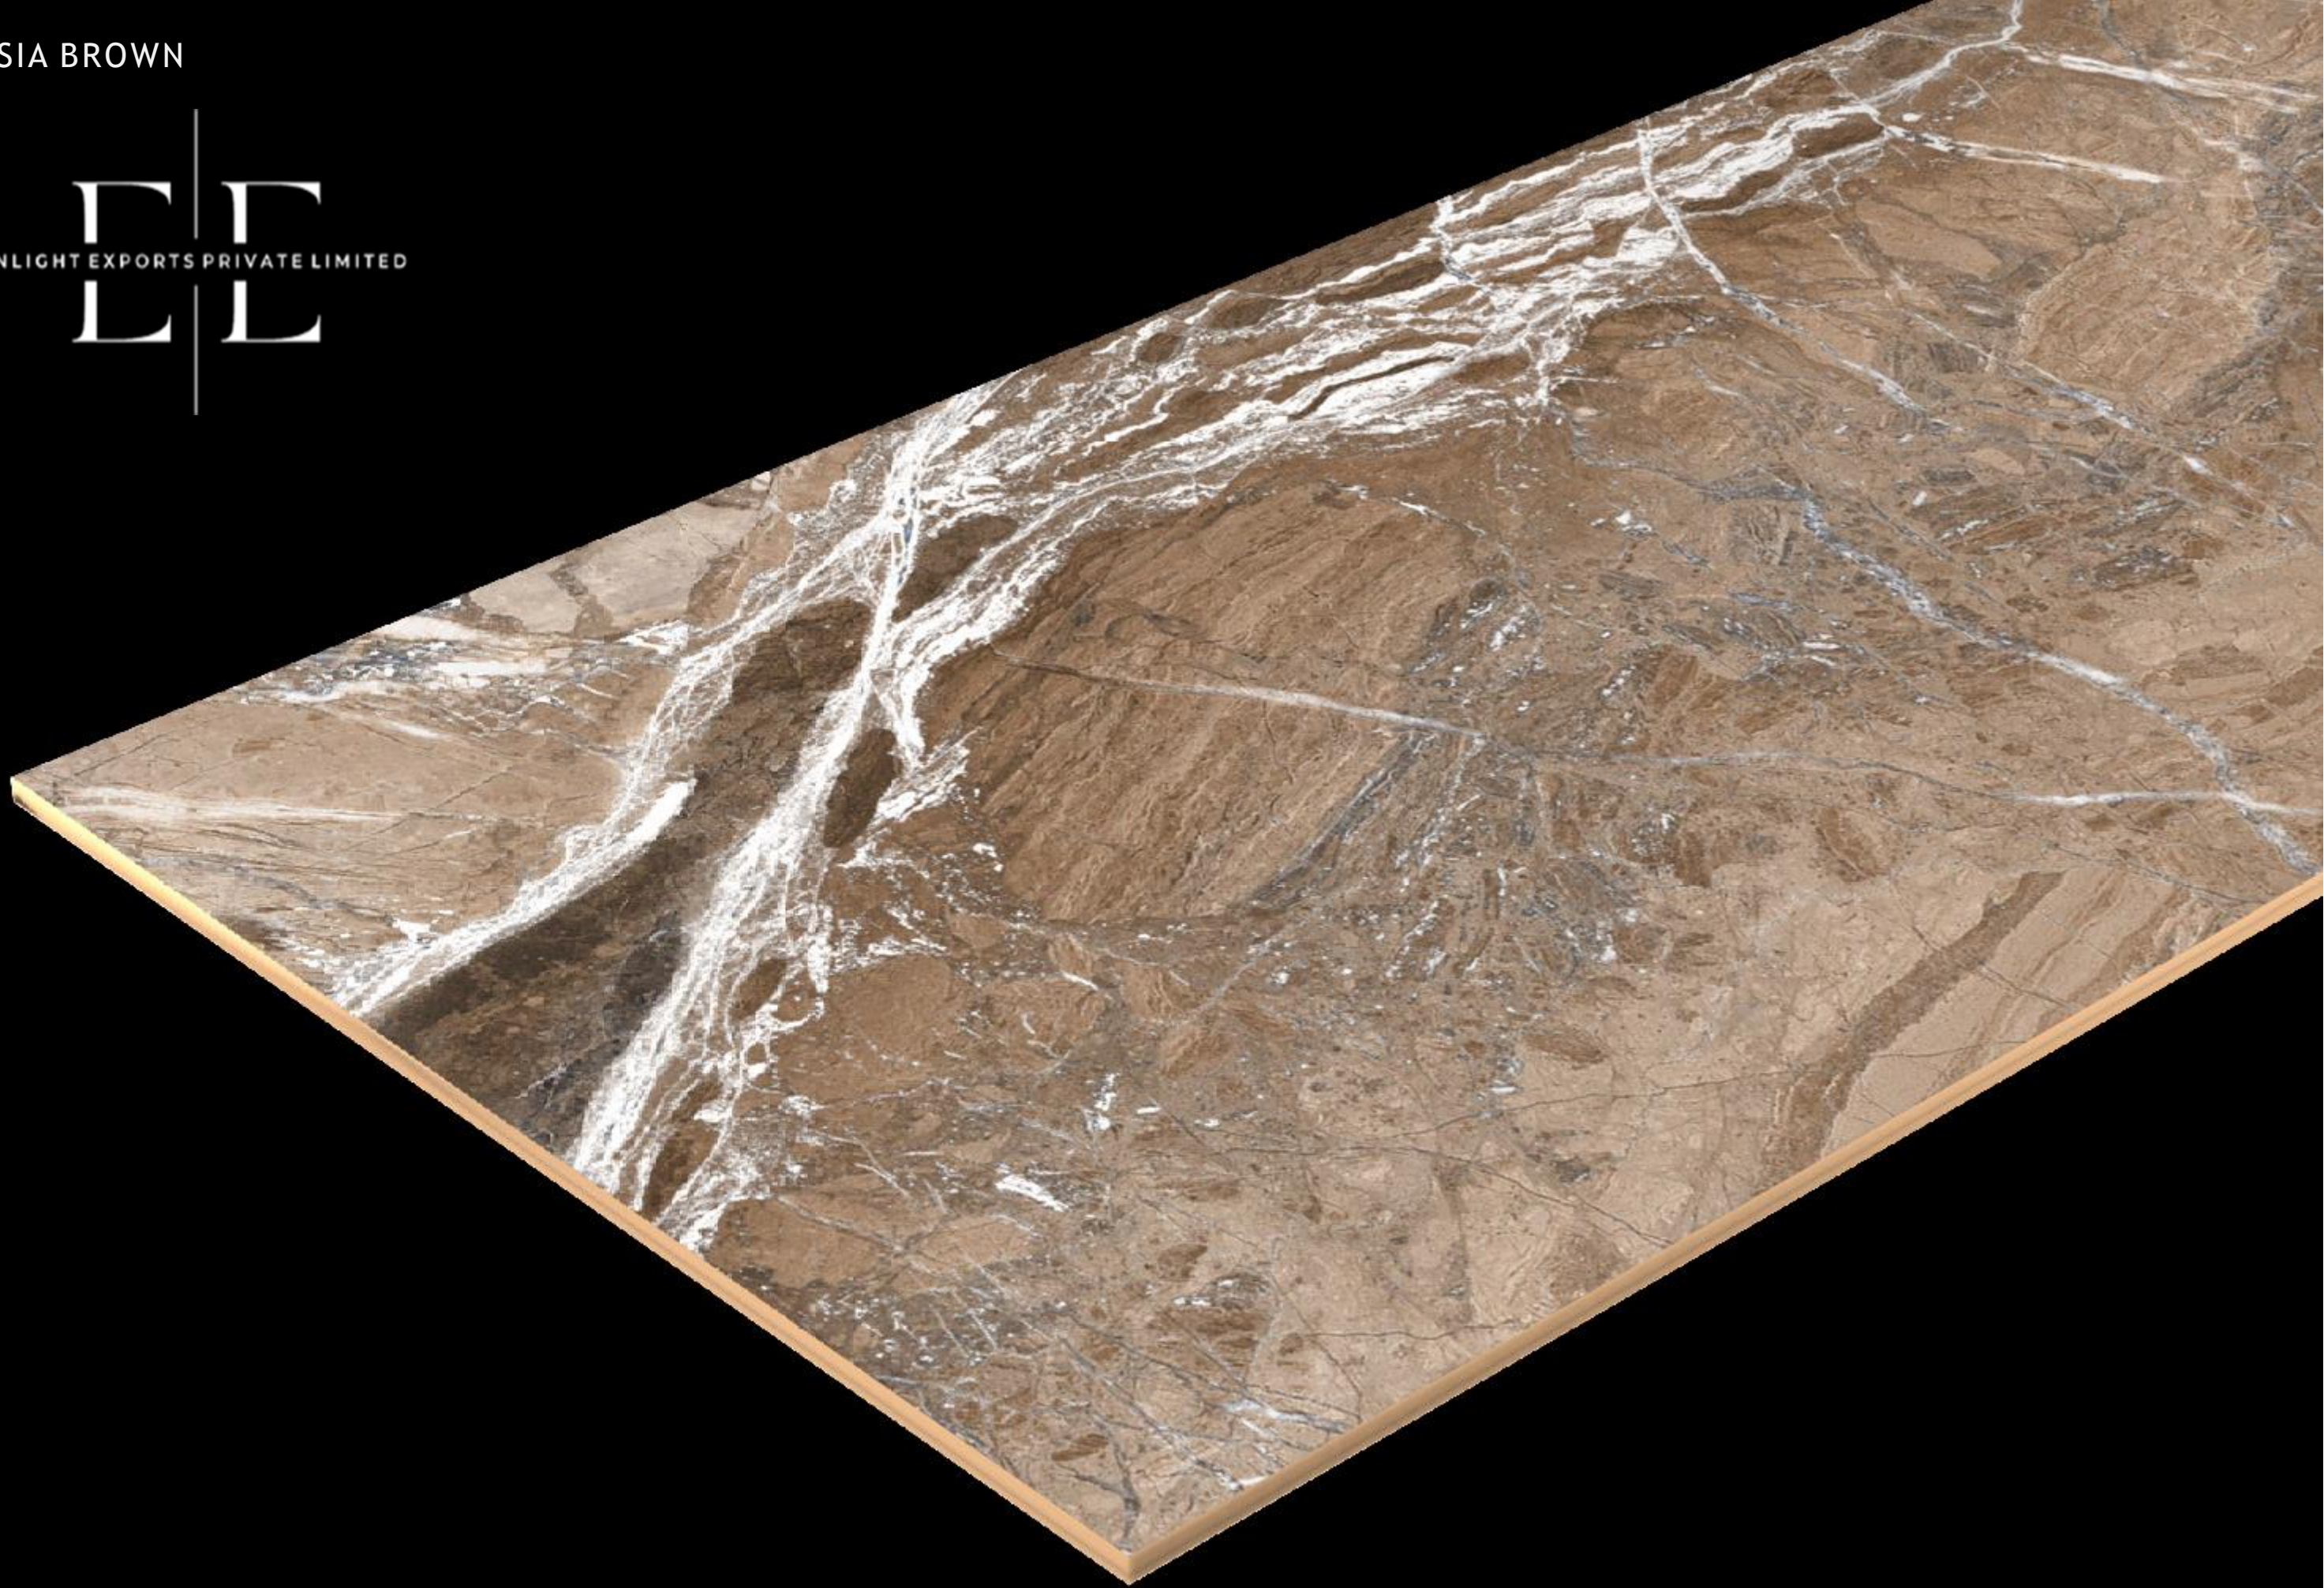

FINISH
CARVING

CARVING
COLLECTION

AMBROSIA BROWN

AMBROSIA BROWN

EE
ENLIGHT EXPORTS PRIVATE LIMITED
EE

AMBROSIA BROWN

RANDOM FACE : 4

SIZE
600X1200 MM