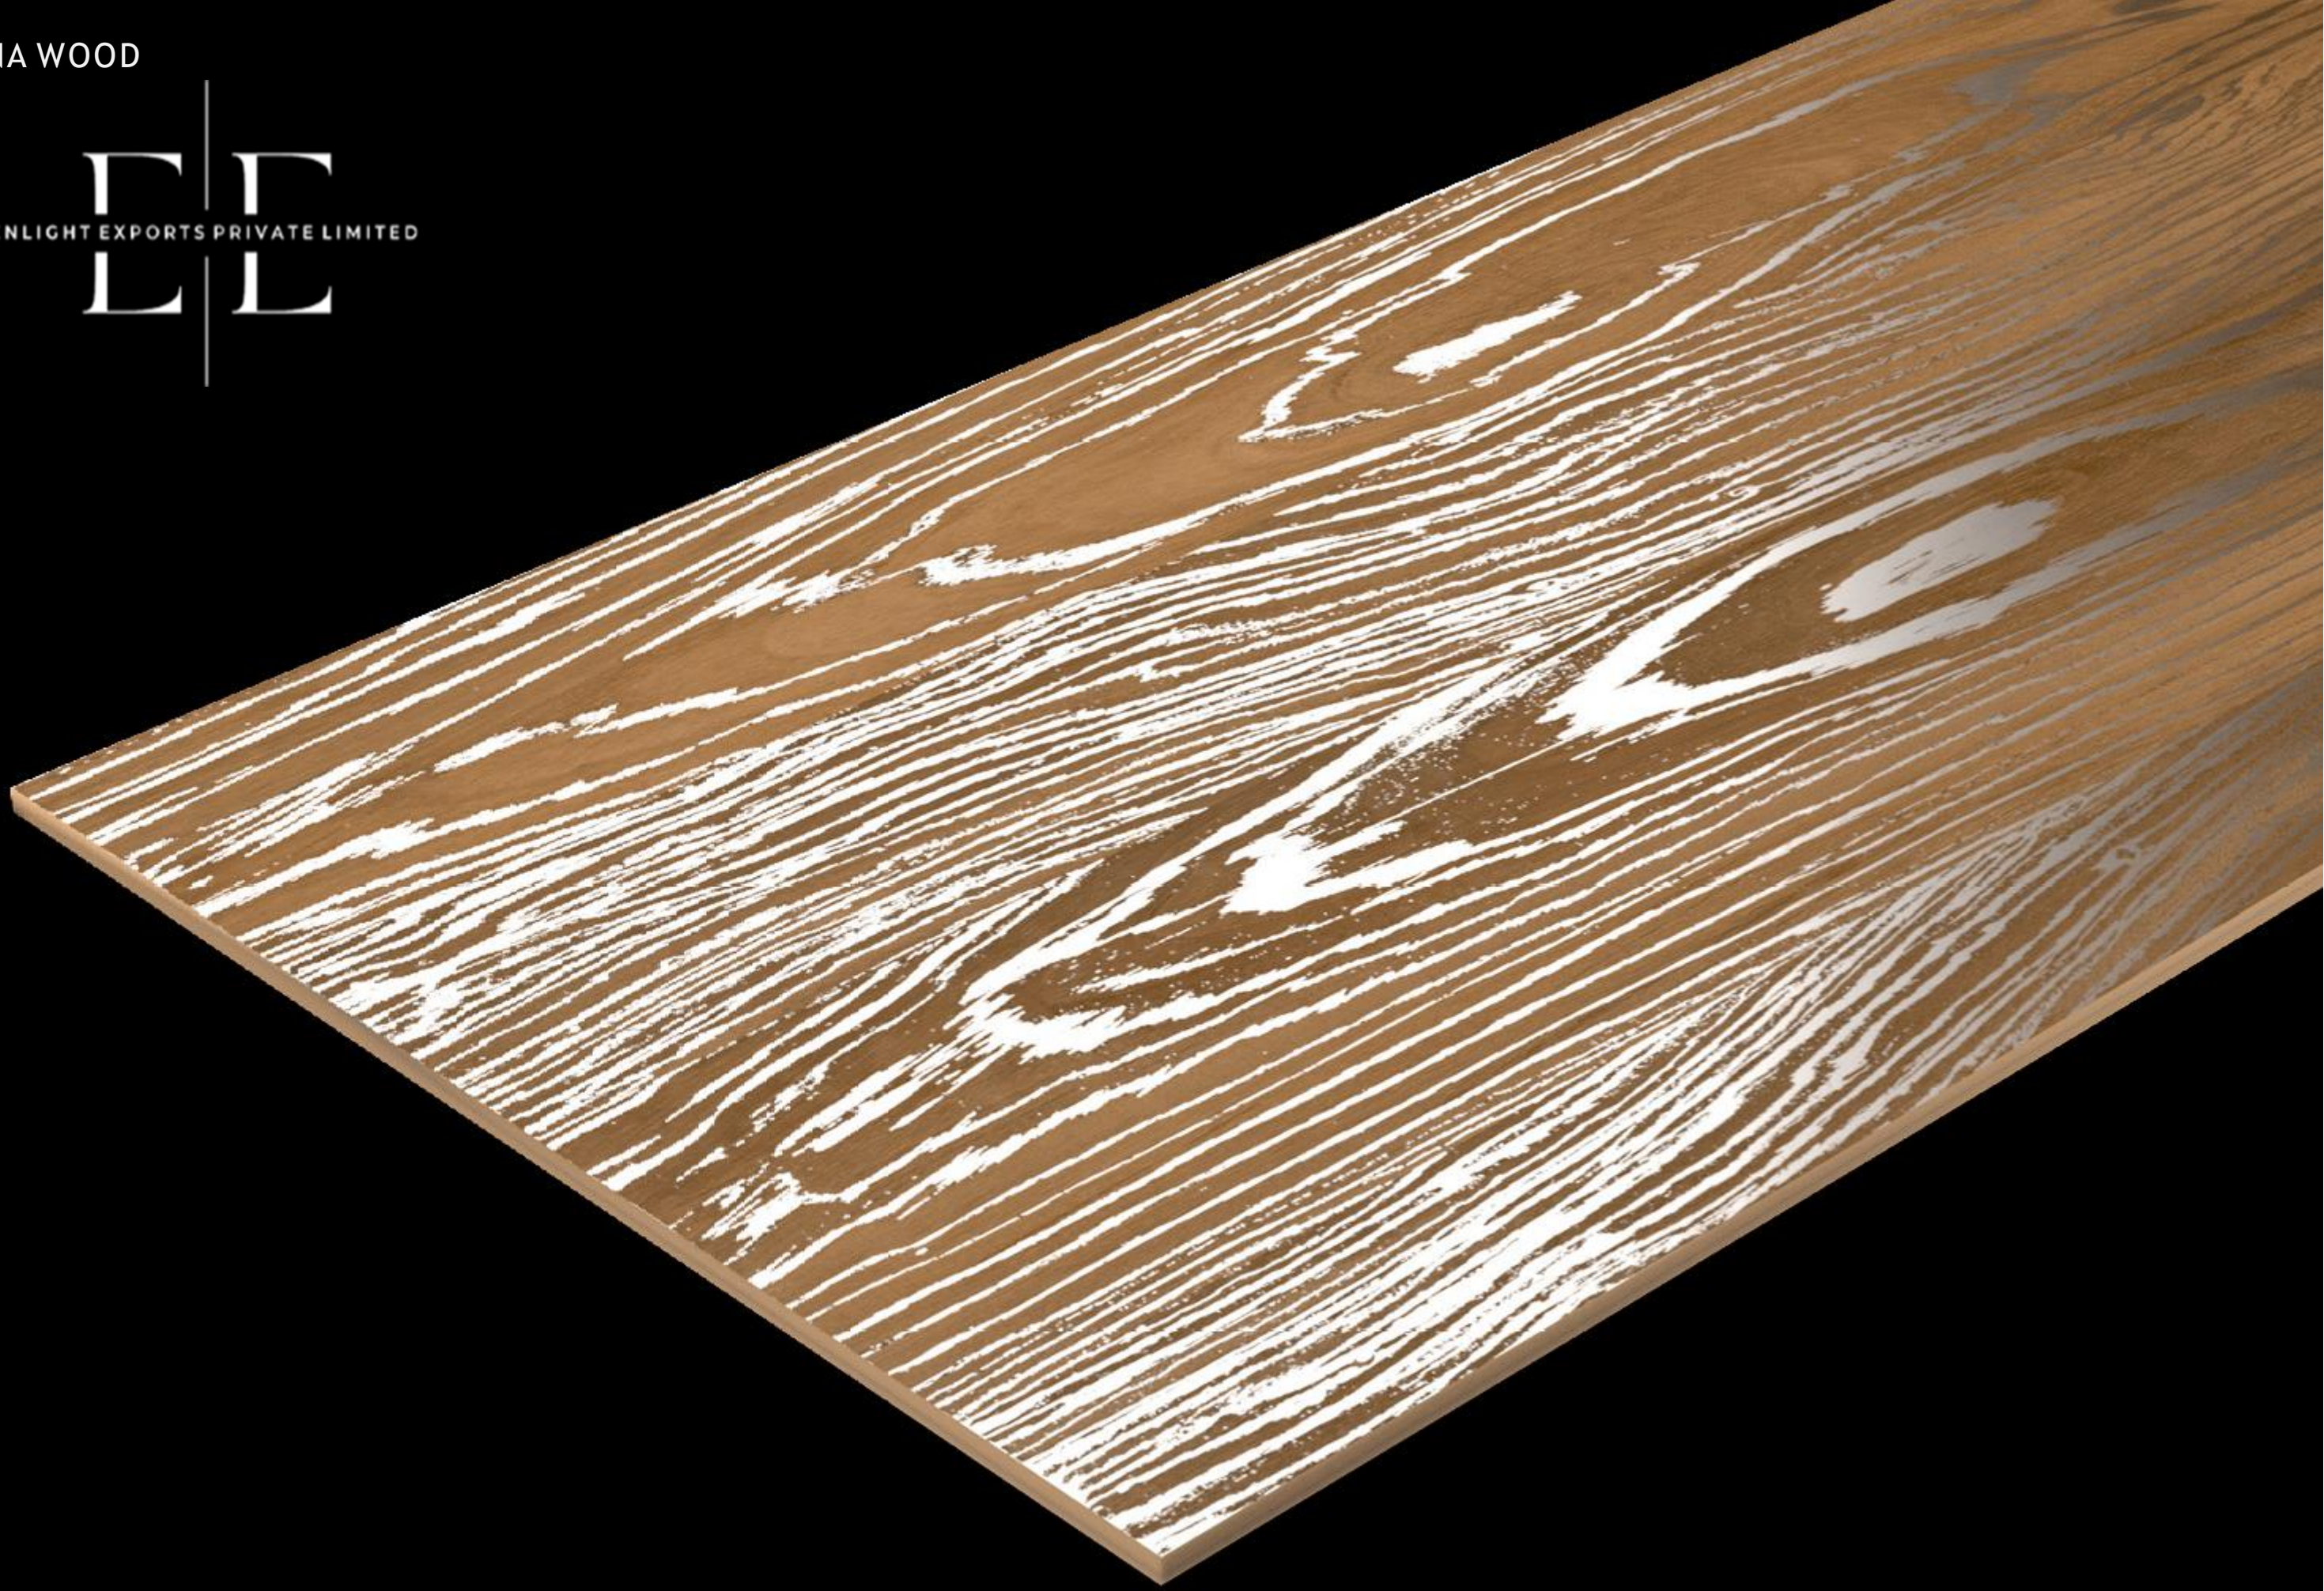

TAKENOS GREY

TAKENOS GREY

TAKENOS GREY

RANDOM FACE : 4

SIZE
600X1200 MM

FINISH
CARVING

CARVING
COLLECTION

TAYRONA WOOD