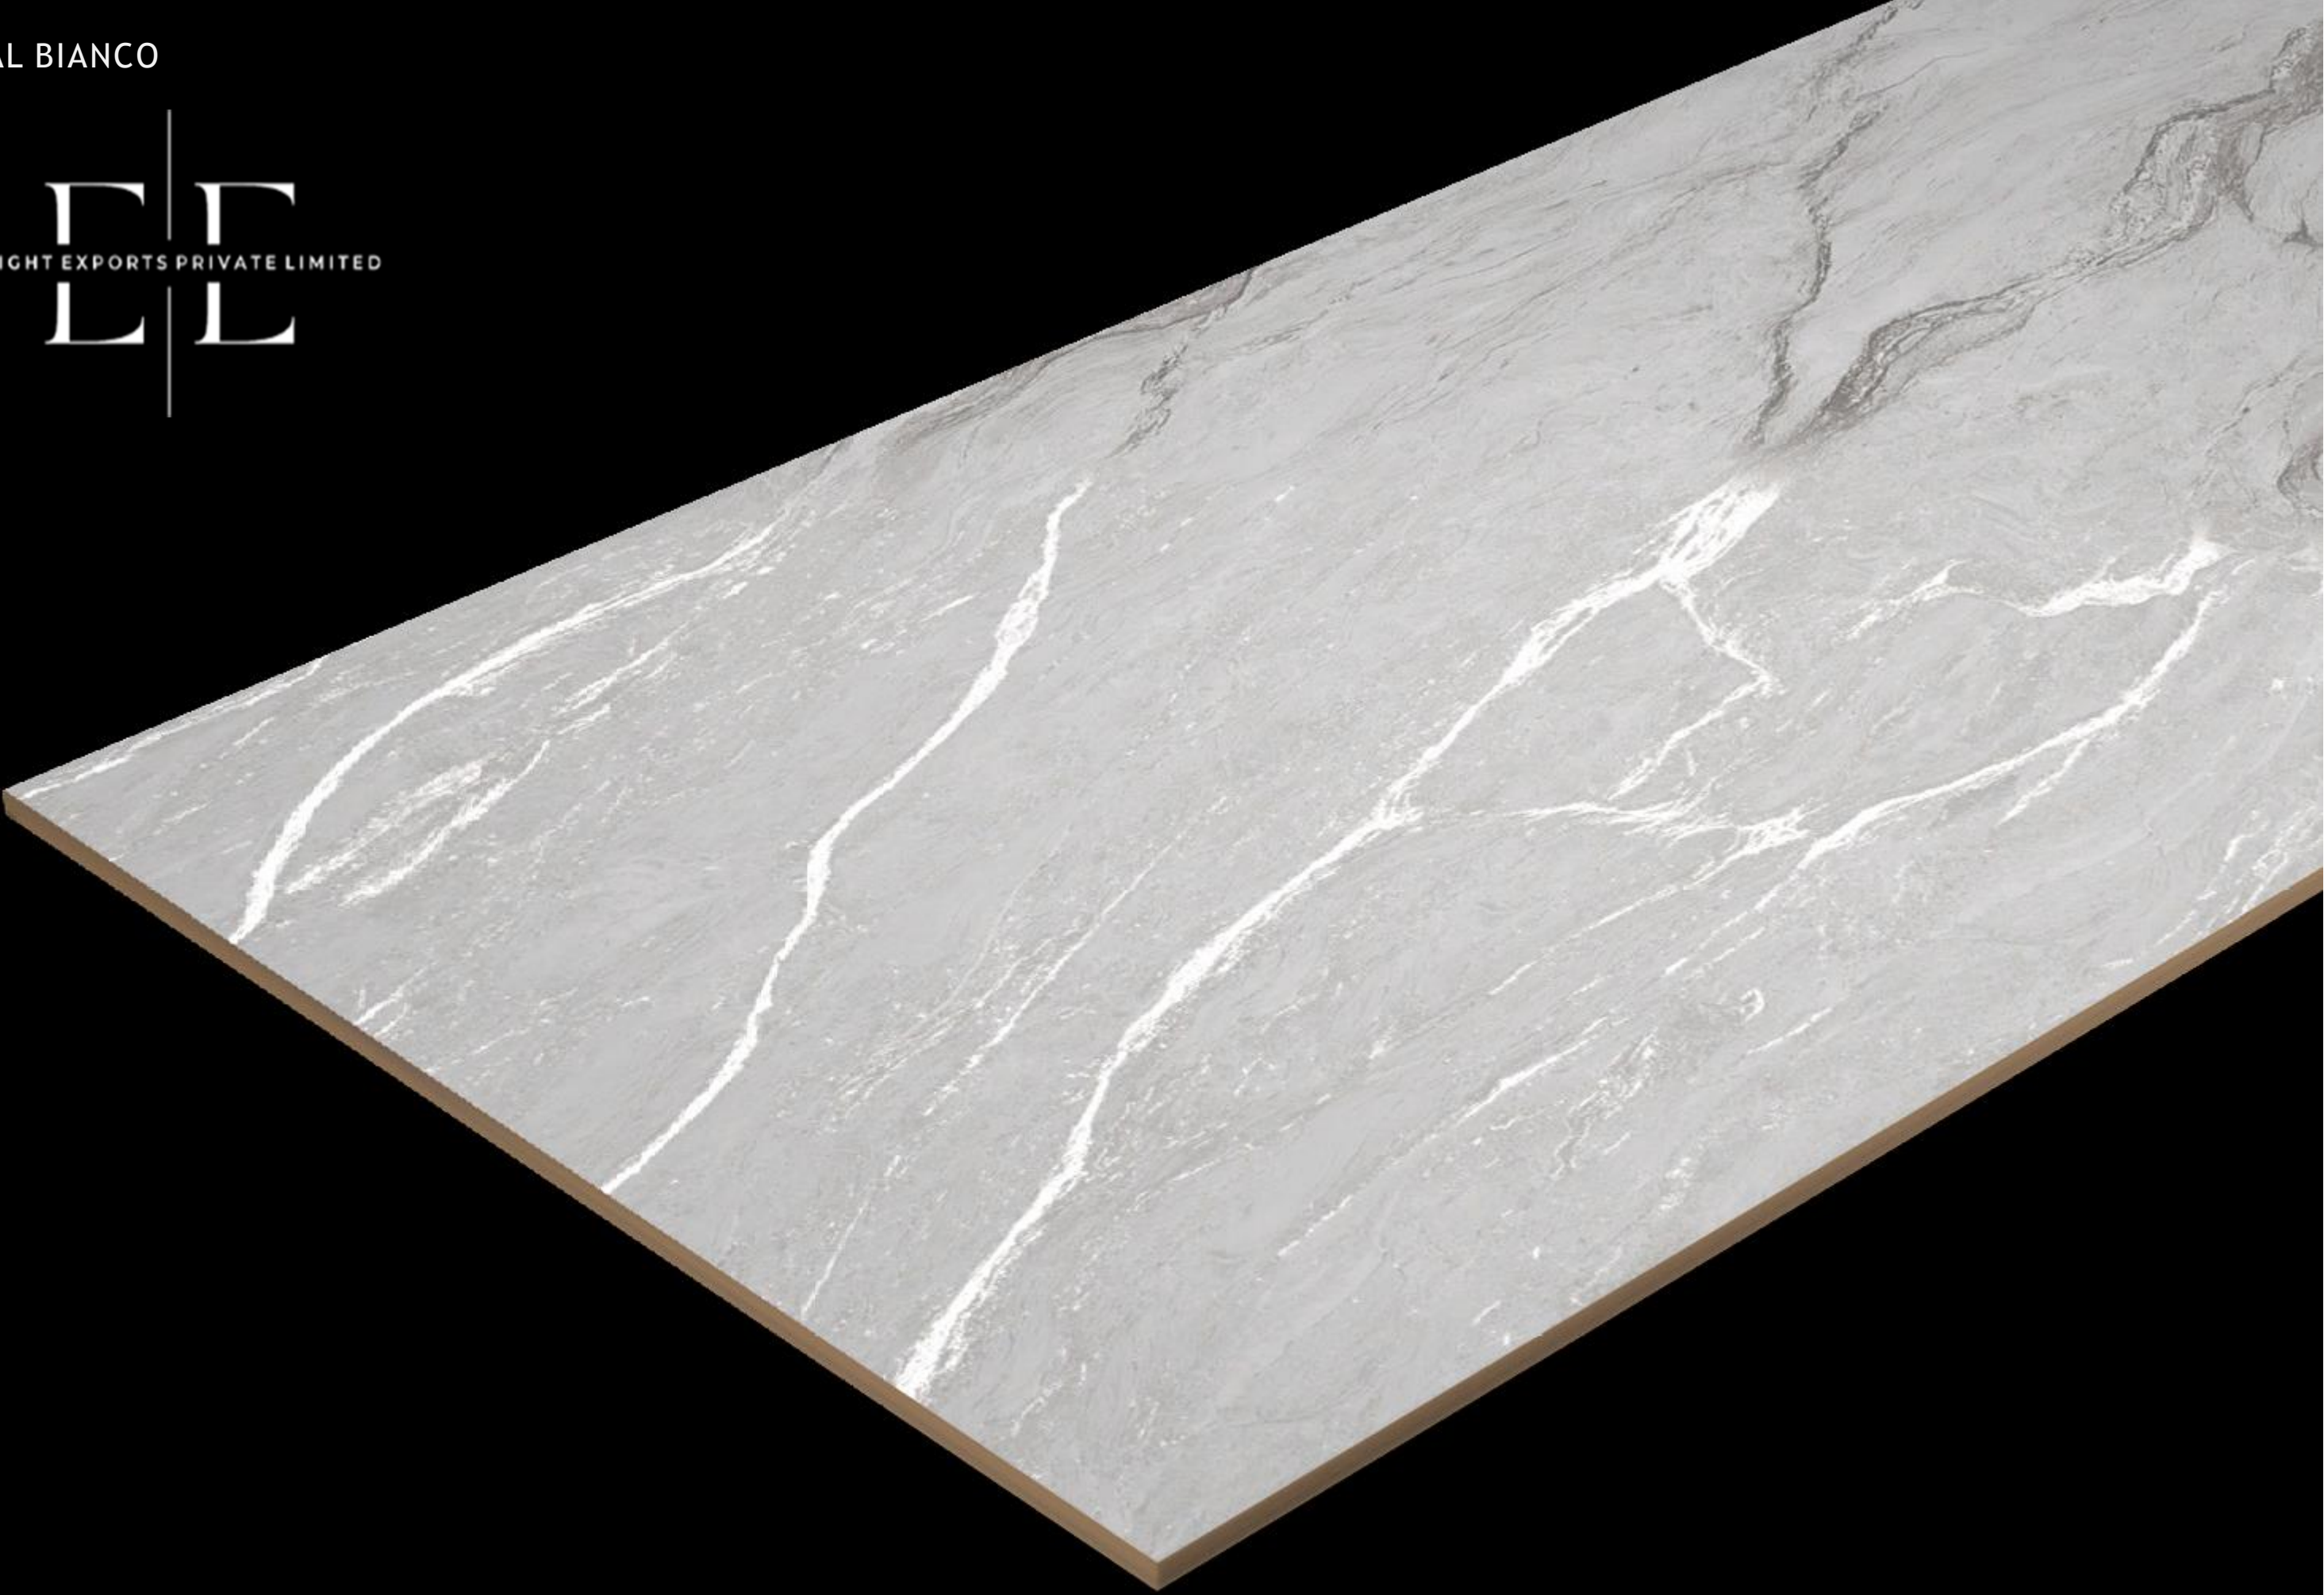

ESCORIAL BIANCO