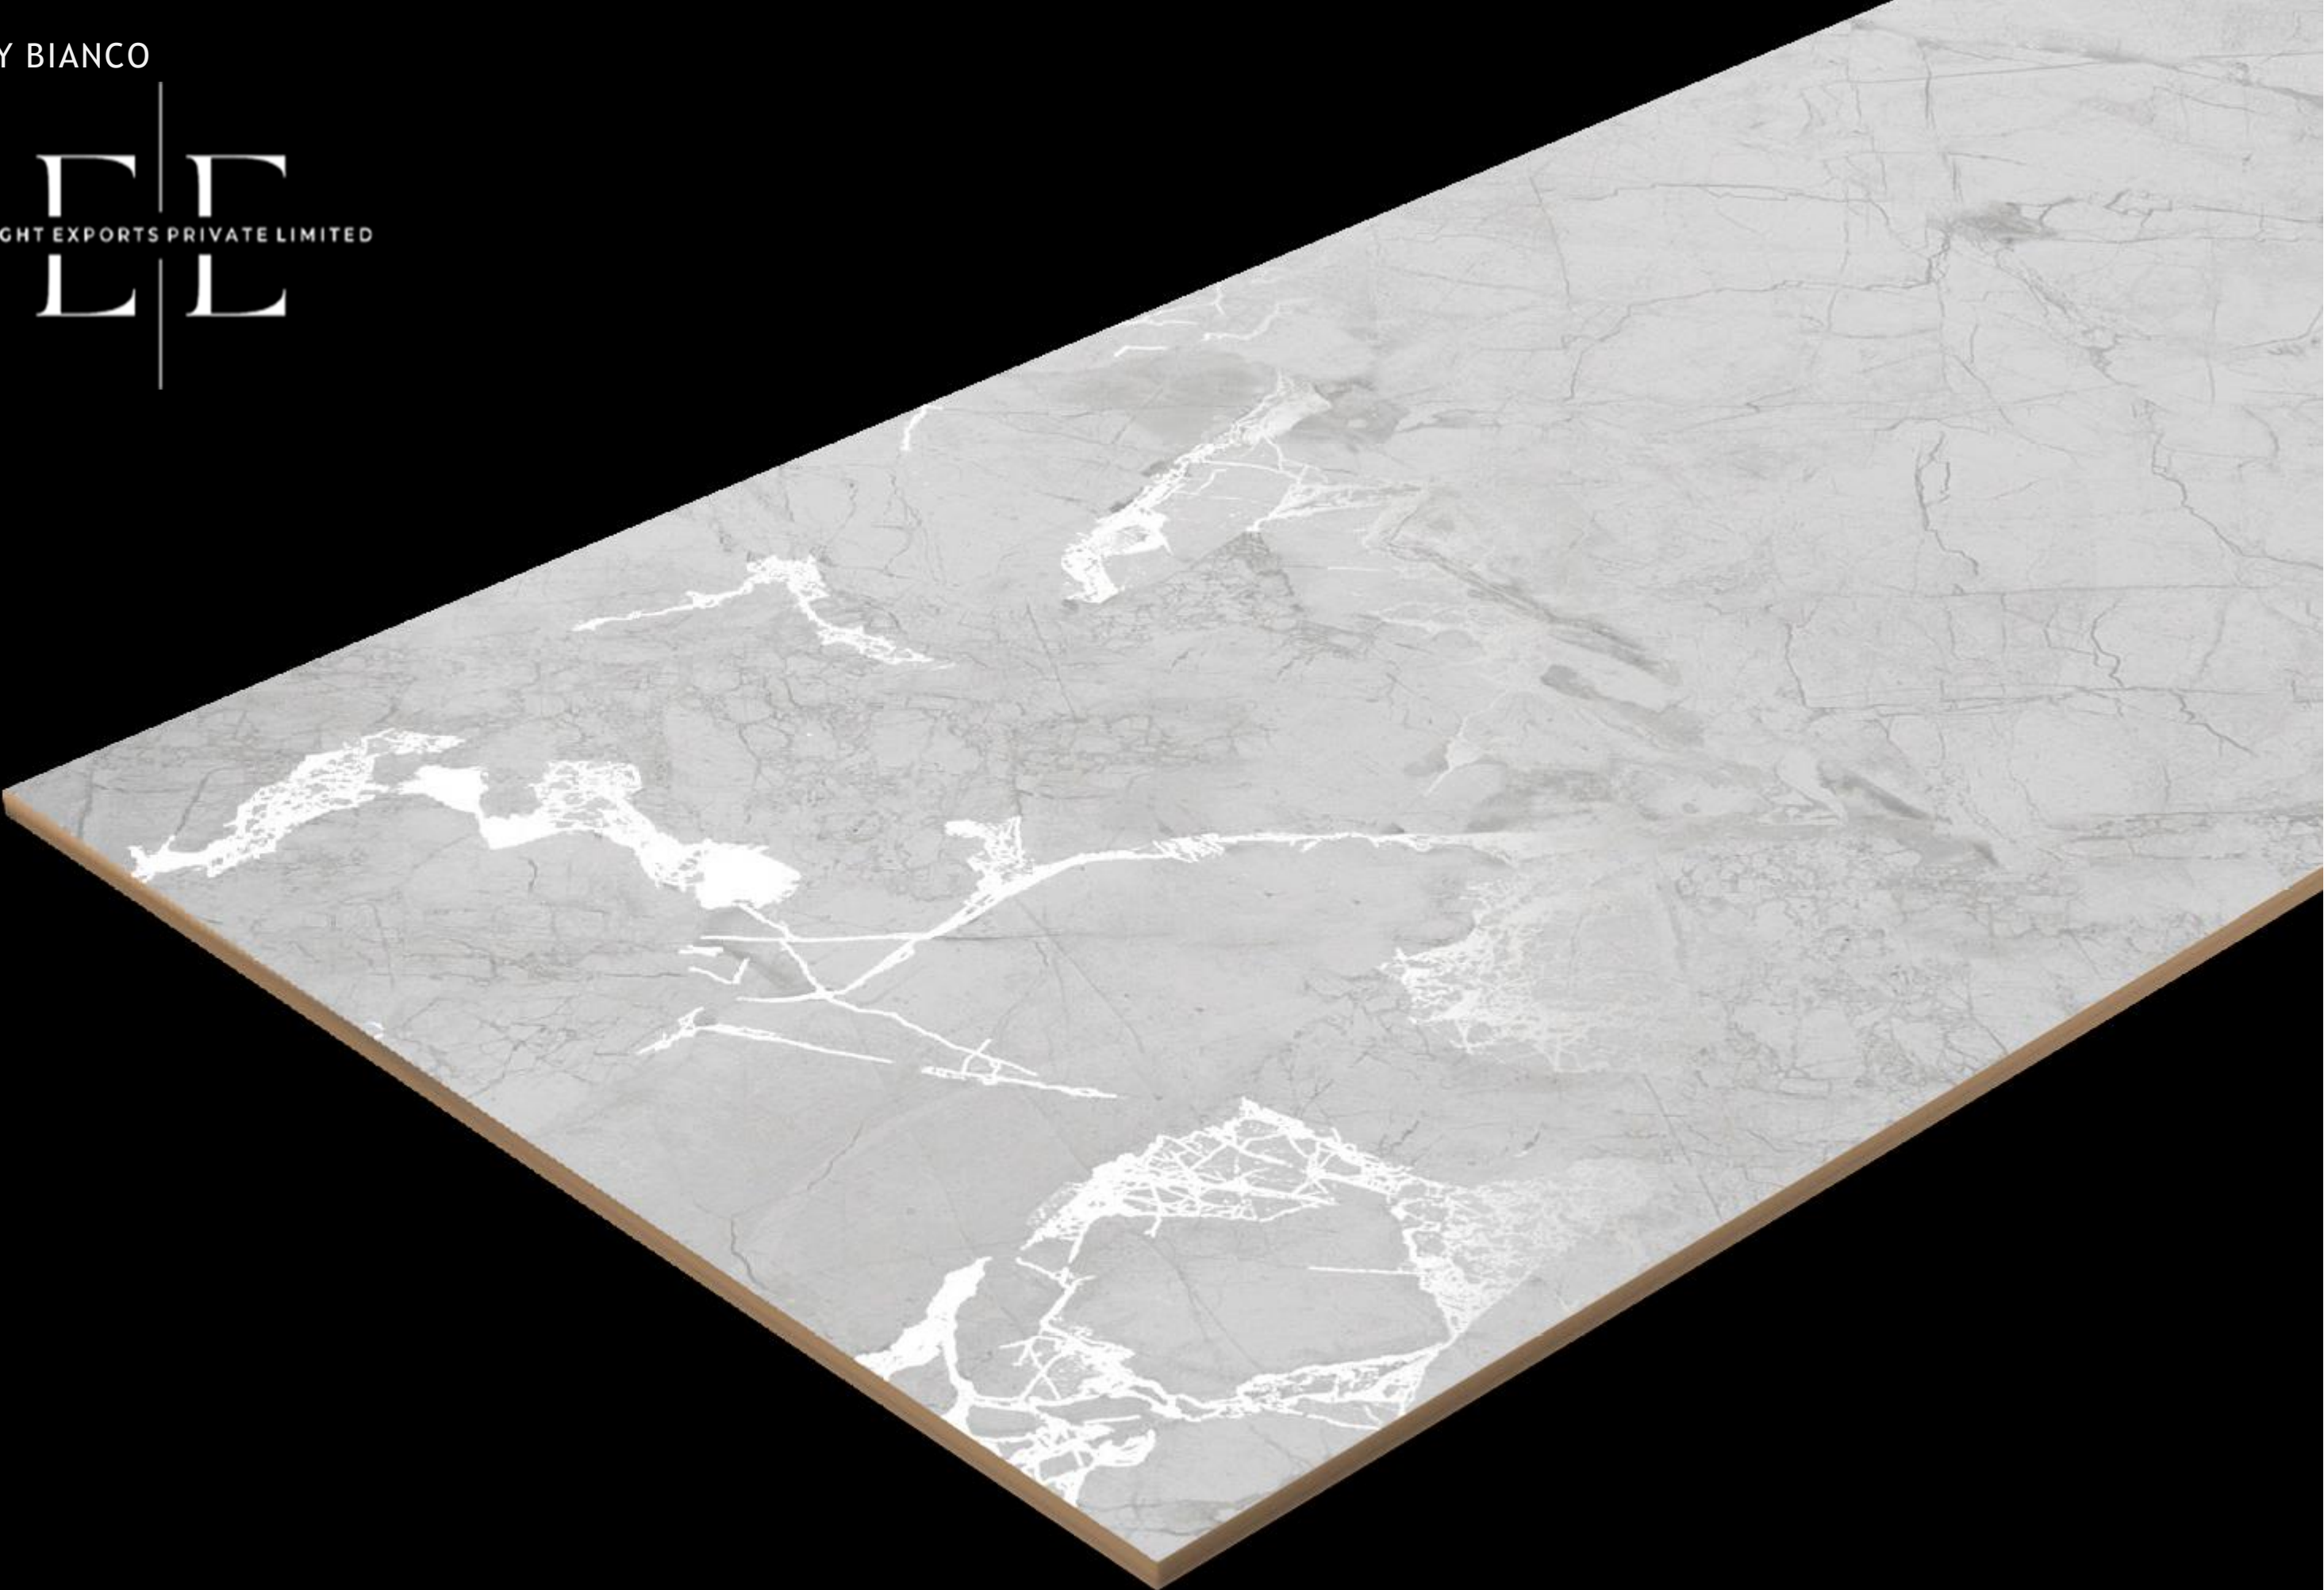

BENTLEY BIANCO