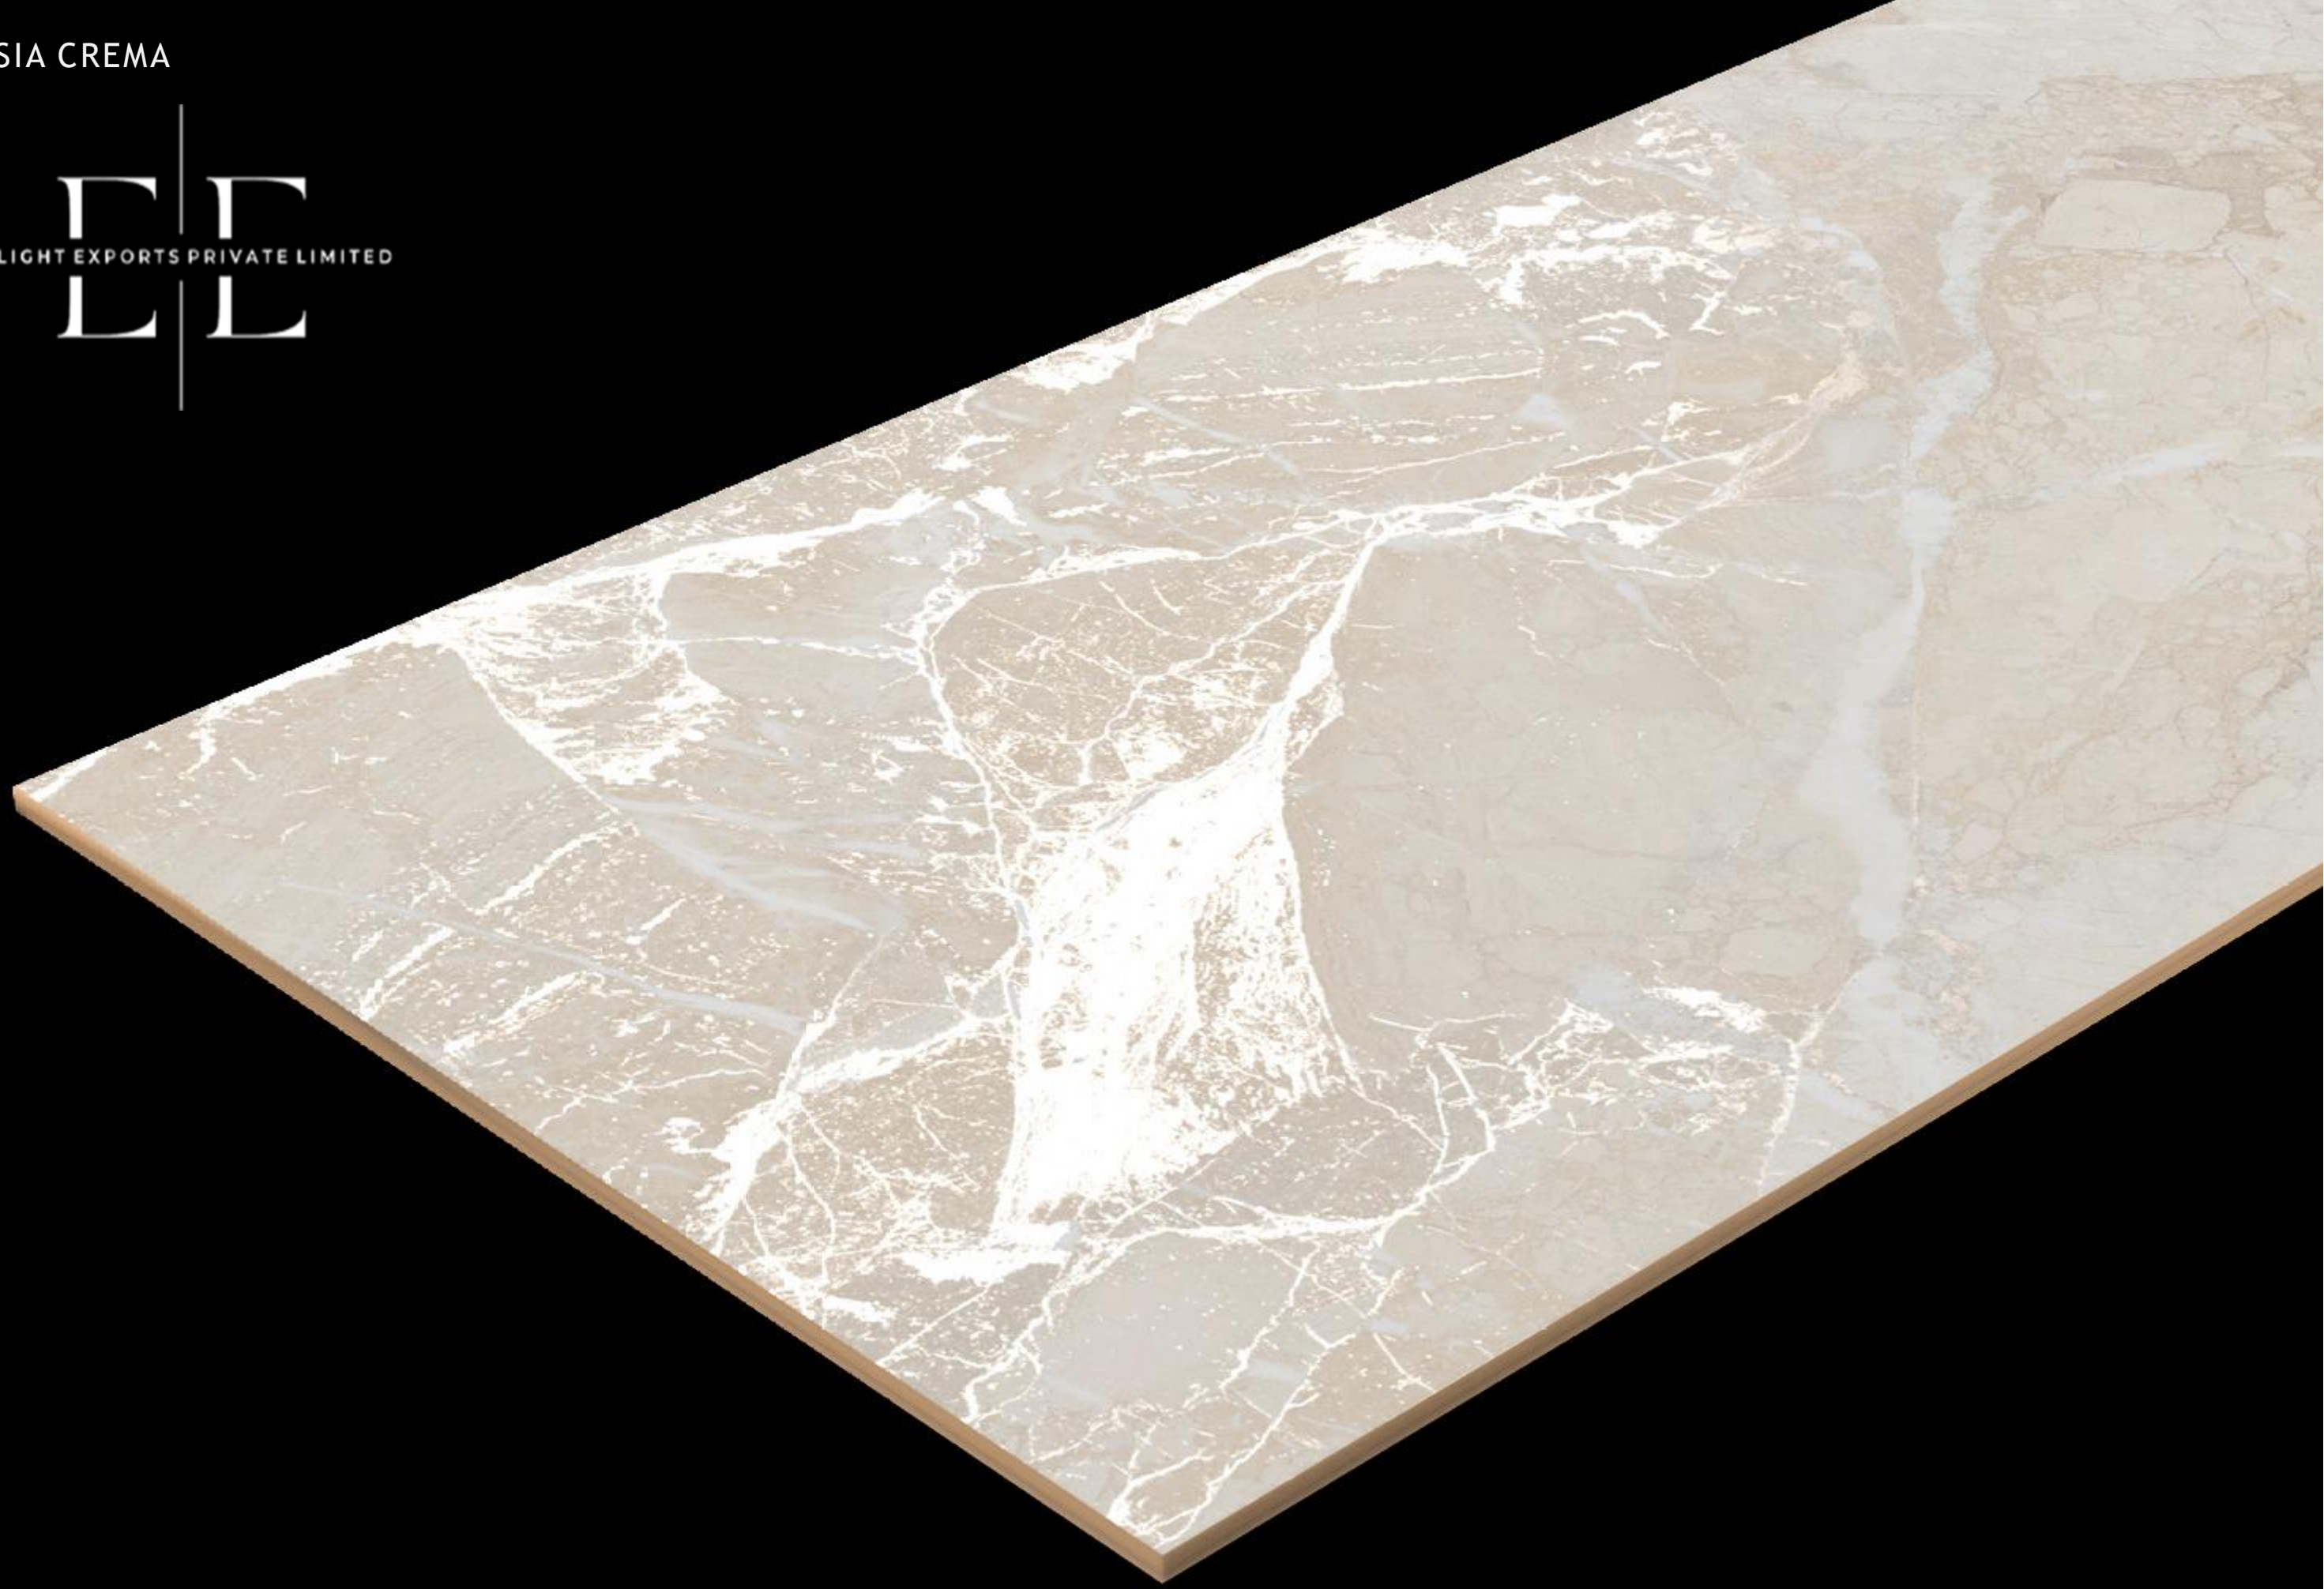

AMBROSIA CREMA