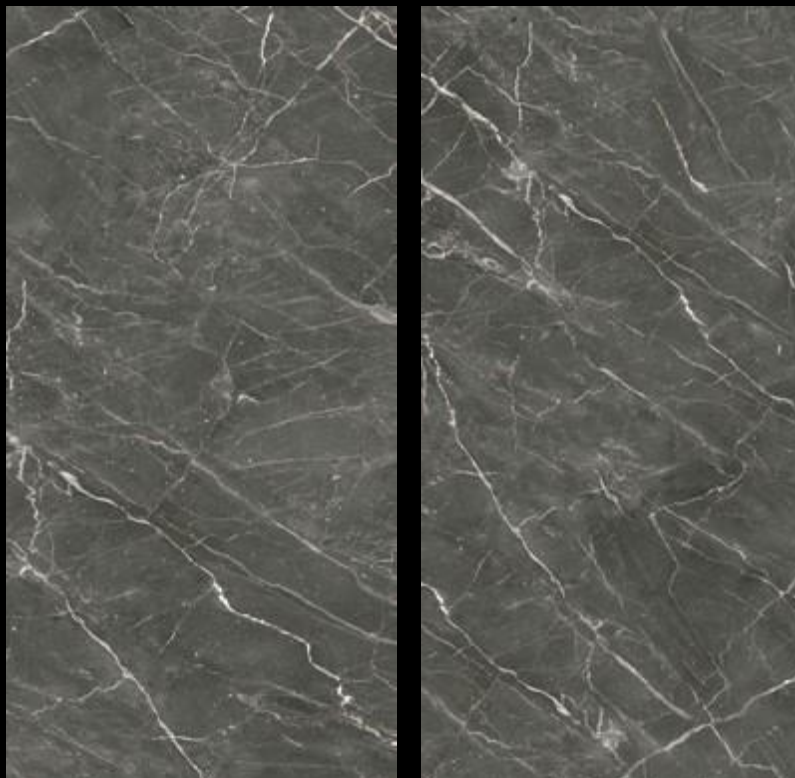

TAKENOS GREY

TAKENOS GREY

TAKENOS GREY

RANDOM FACE : 4

SIZE
600X1200 MM

FINISH
CARVING

CARVING
COLLECTION

TAYRONA WOOD