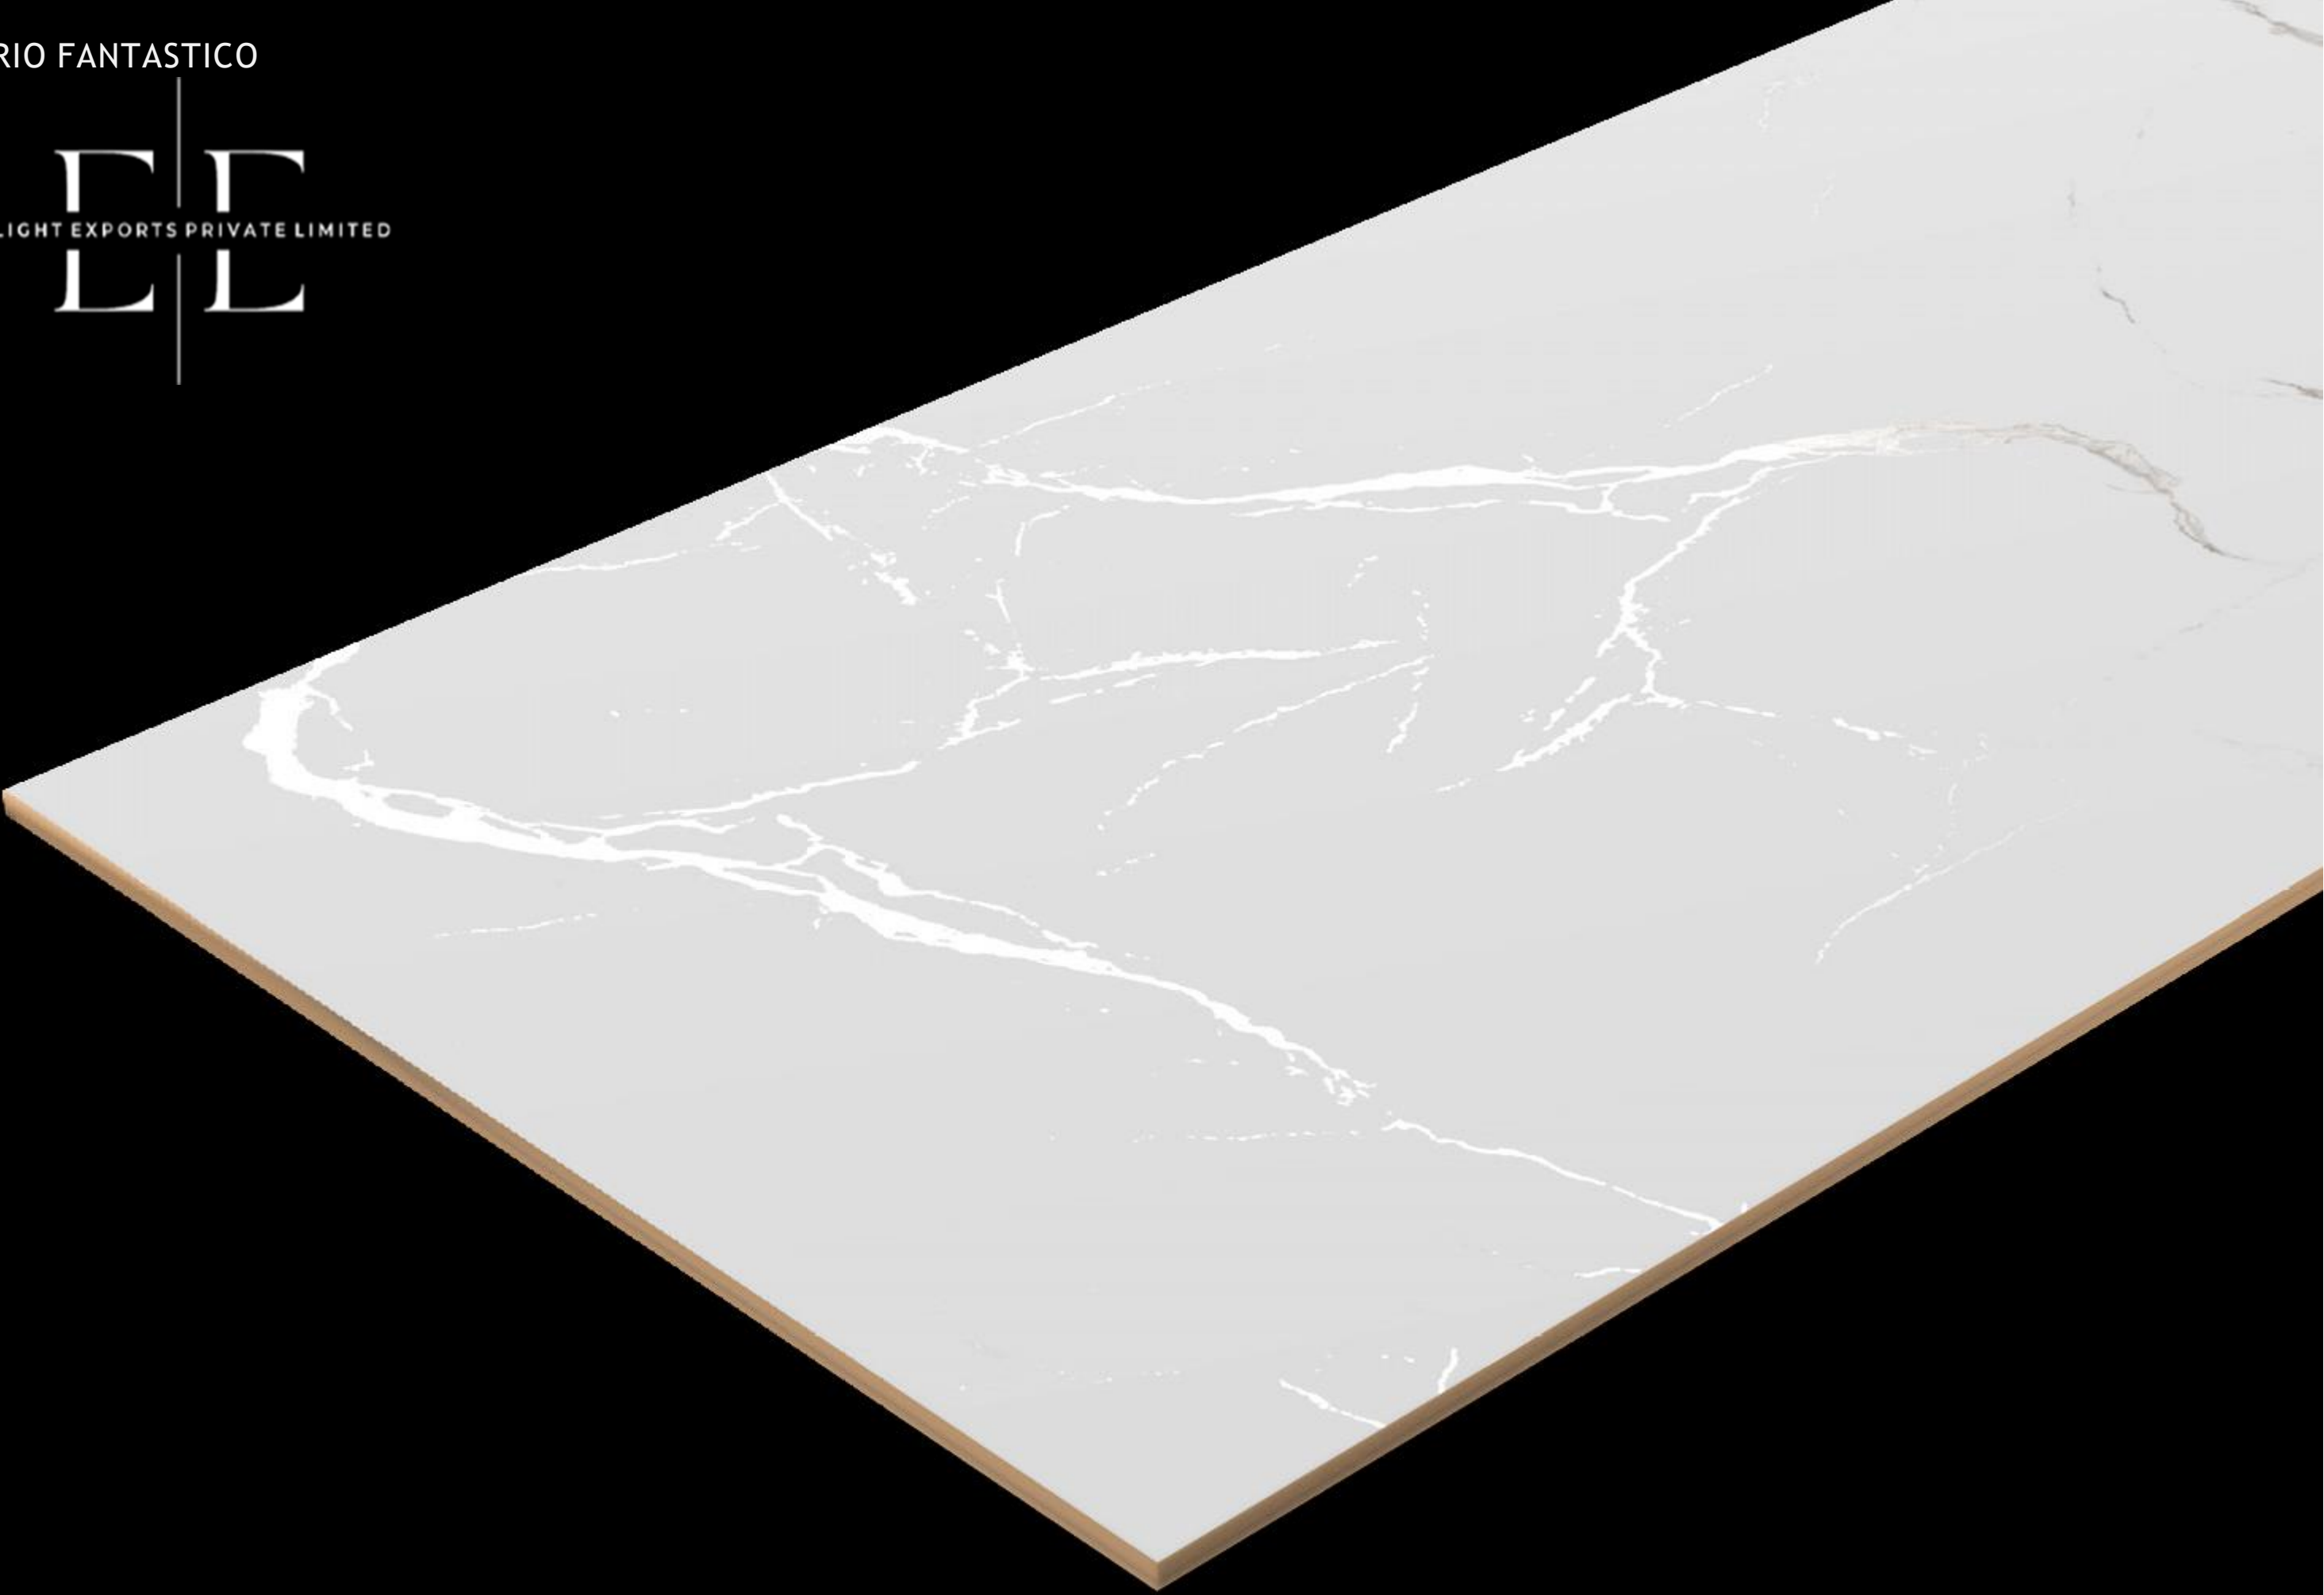

STATUARIO FANTASTICO