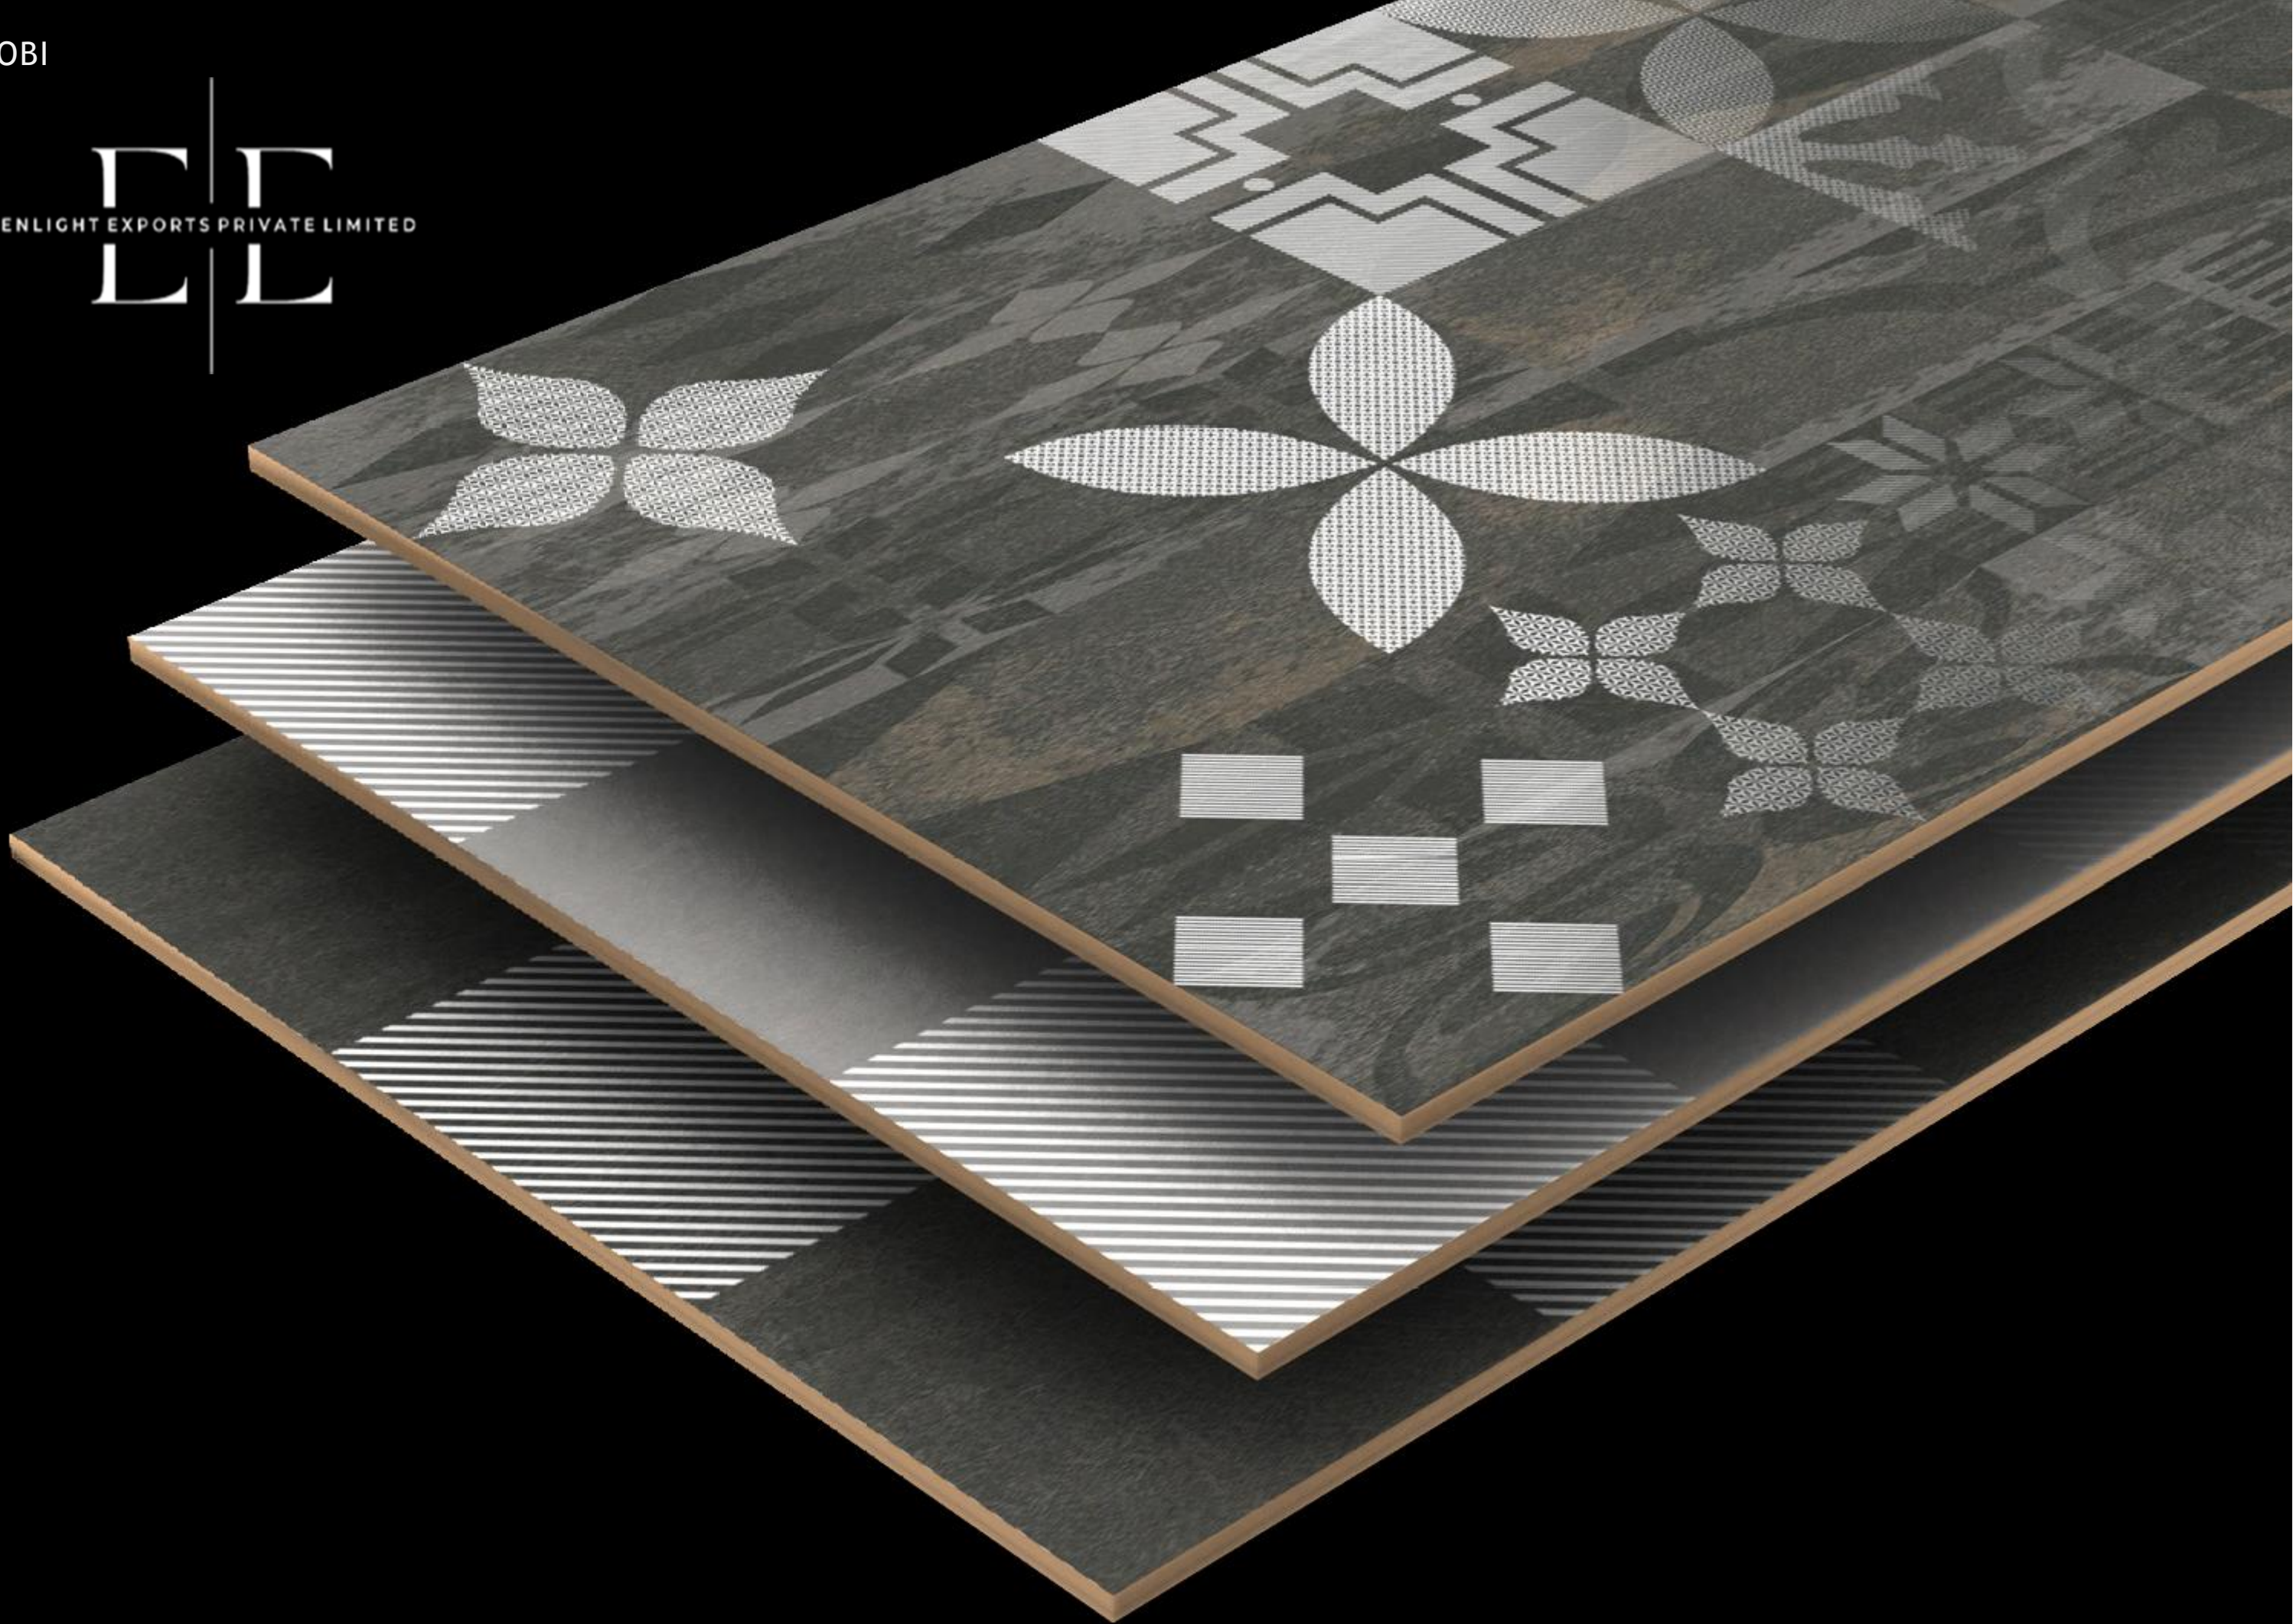

CARVING
COLLECTION

MONALISA GREY

MONALISA GREY

RANDOM FACE : 3

SIZE
600X1200 MM

FINISH
CARVING

CARVING
COLLECTION

NAIROBI