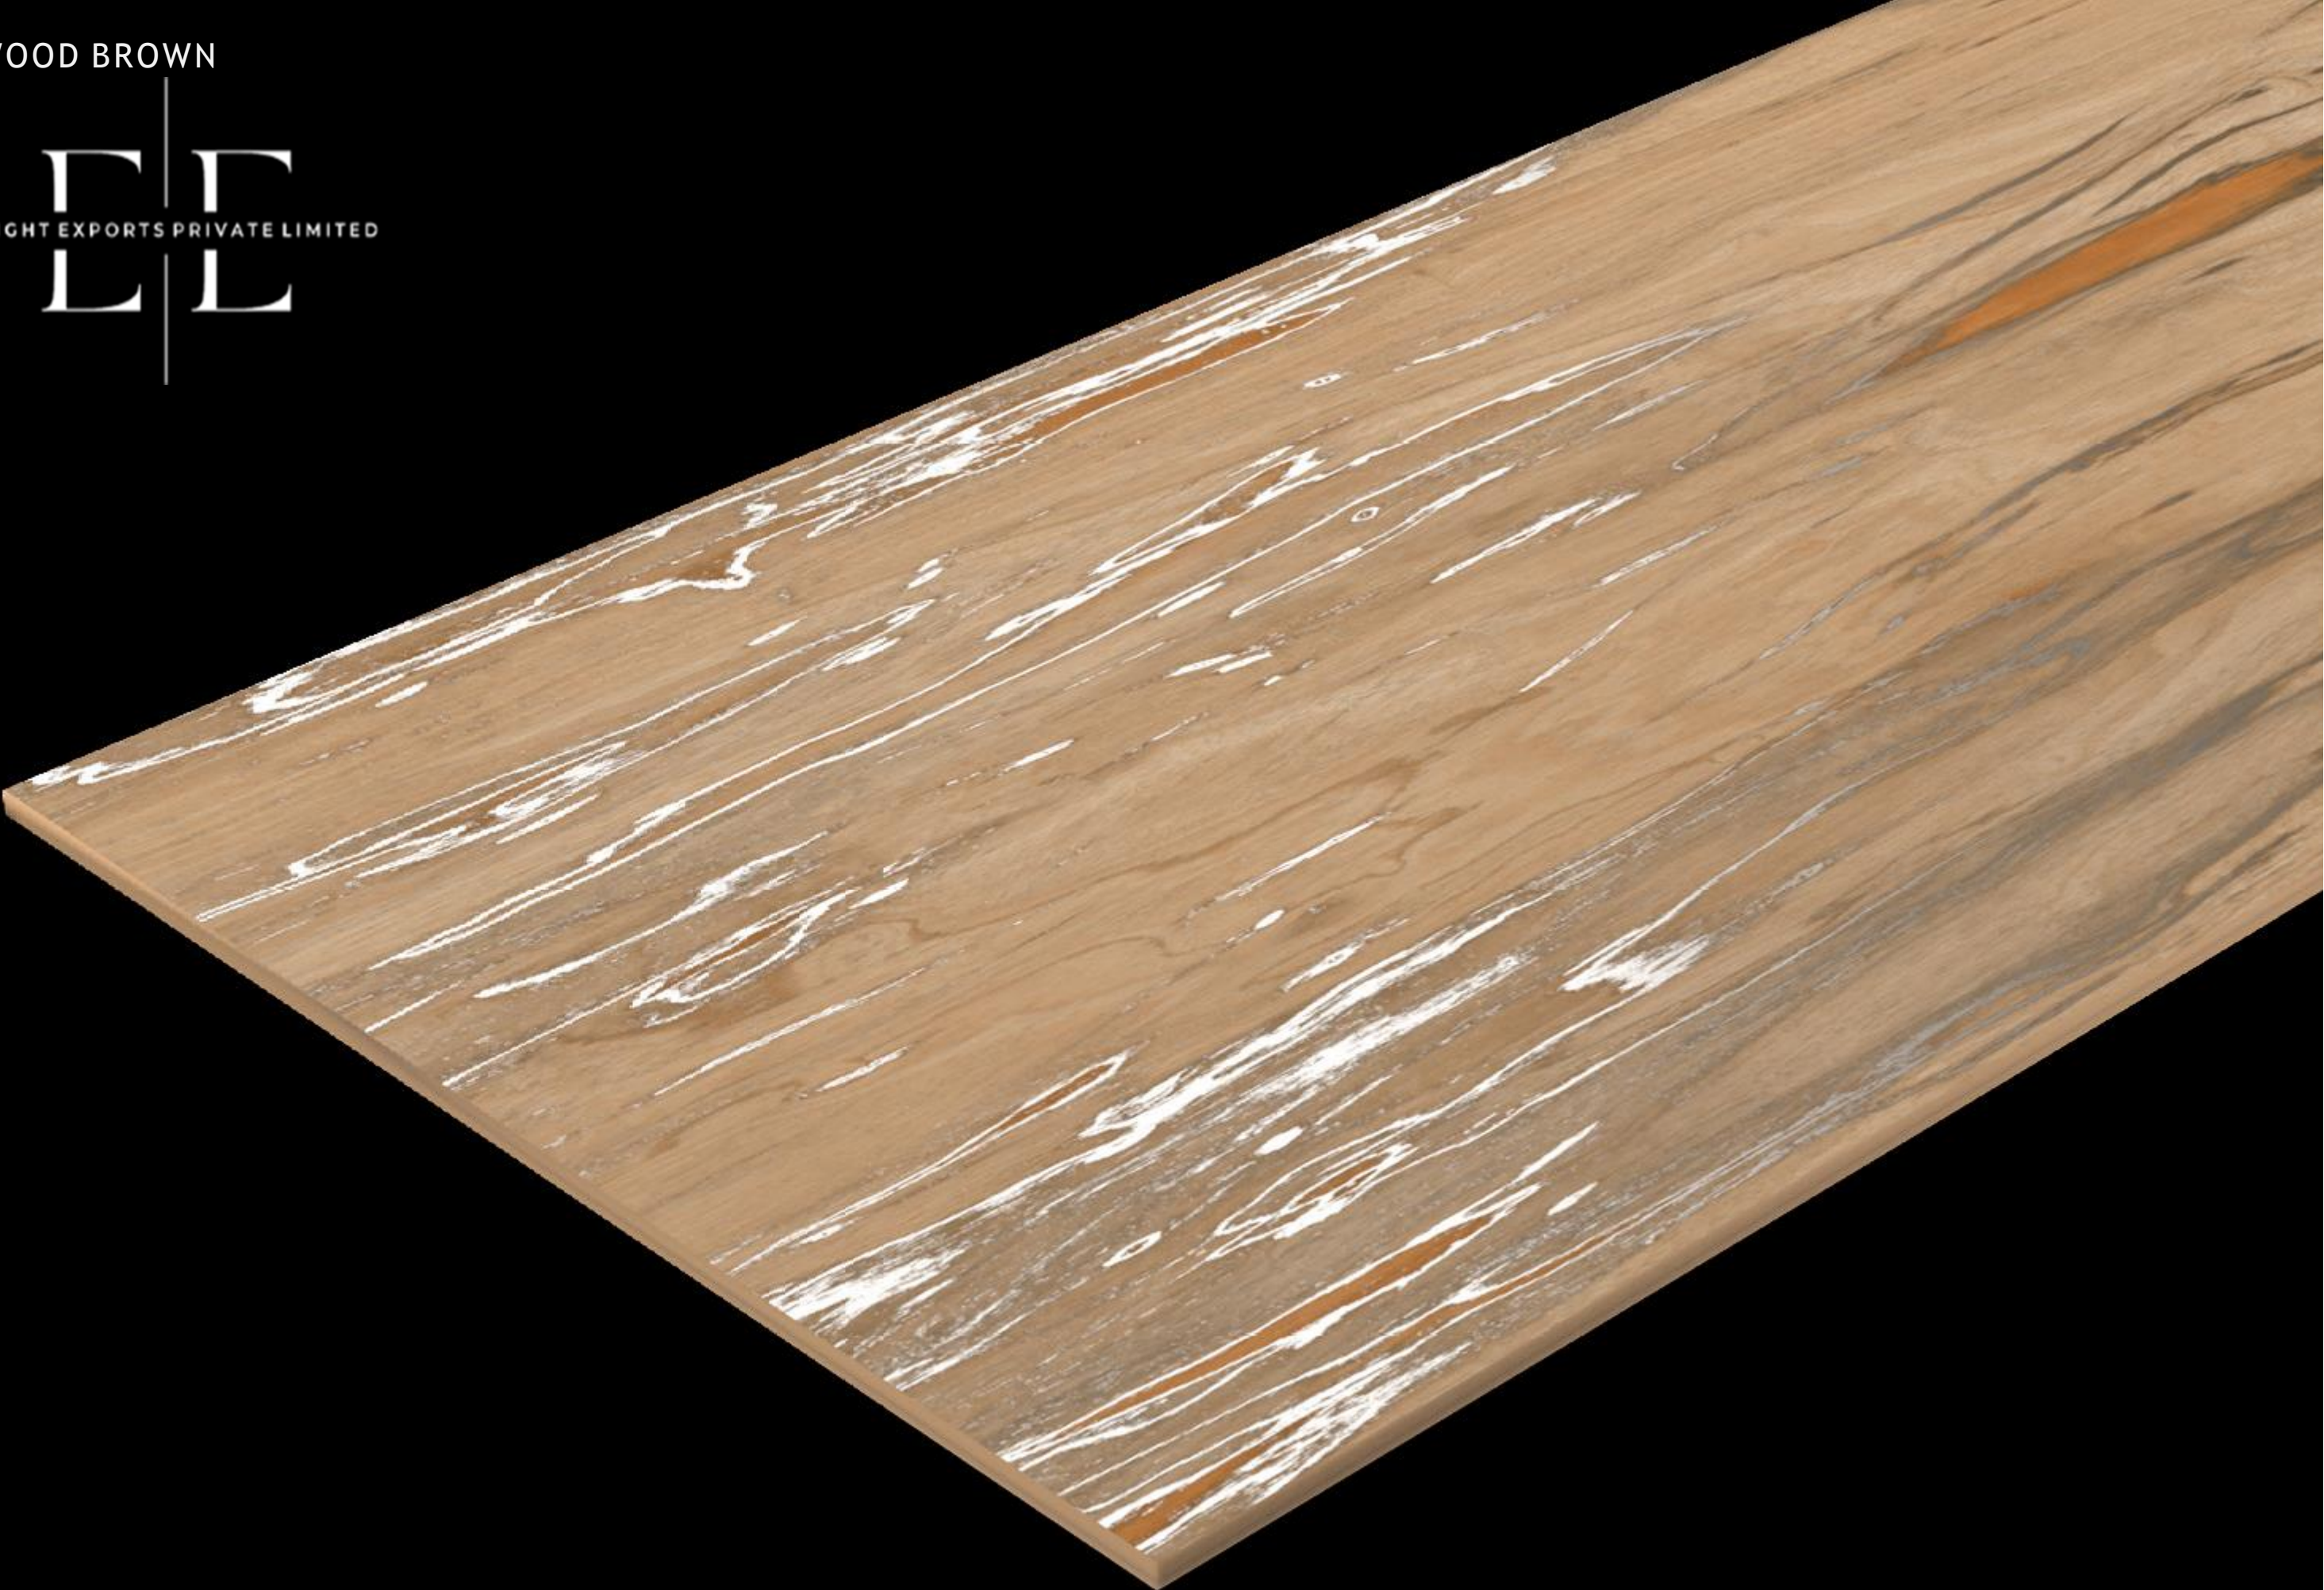

NICOL WOOD BROWN