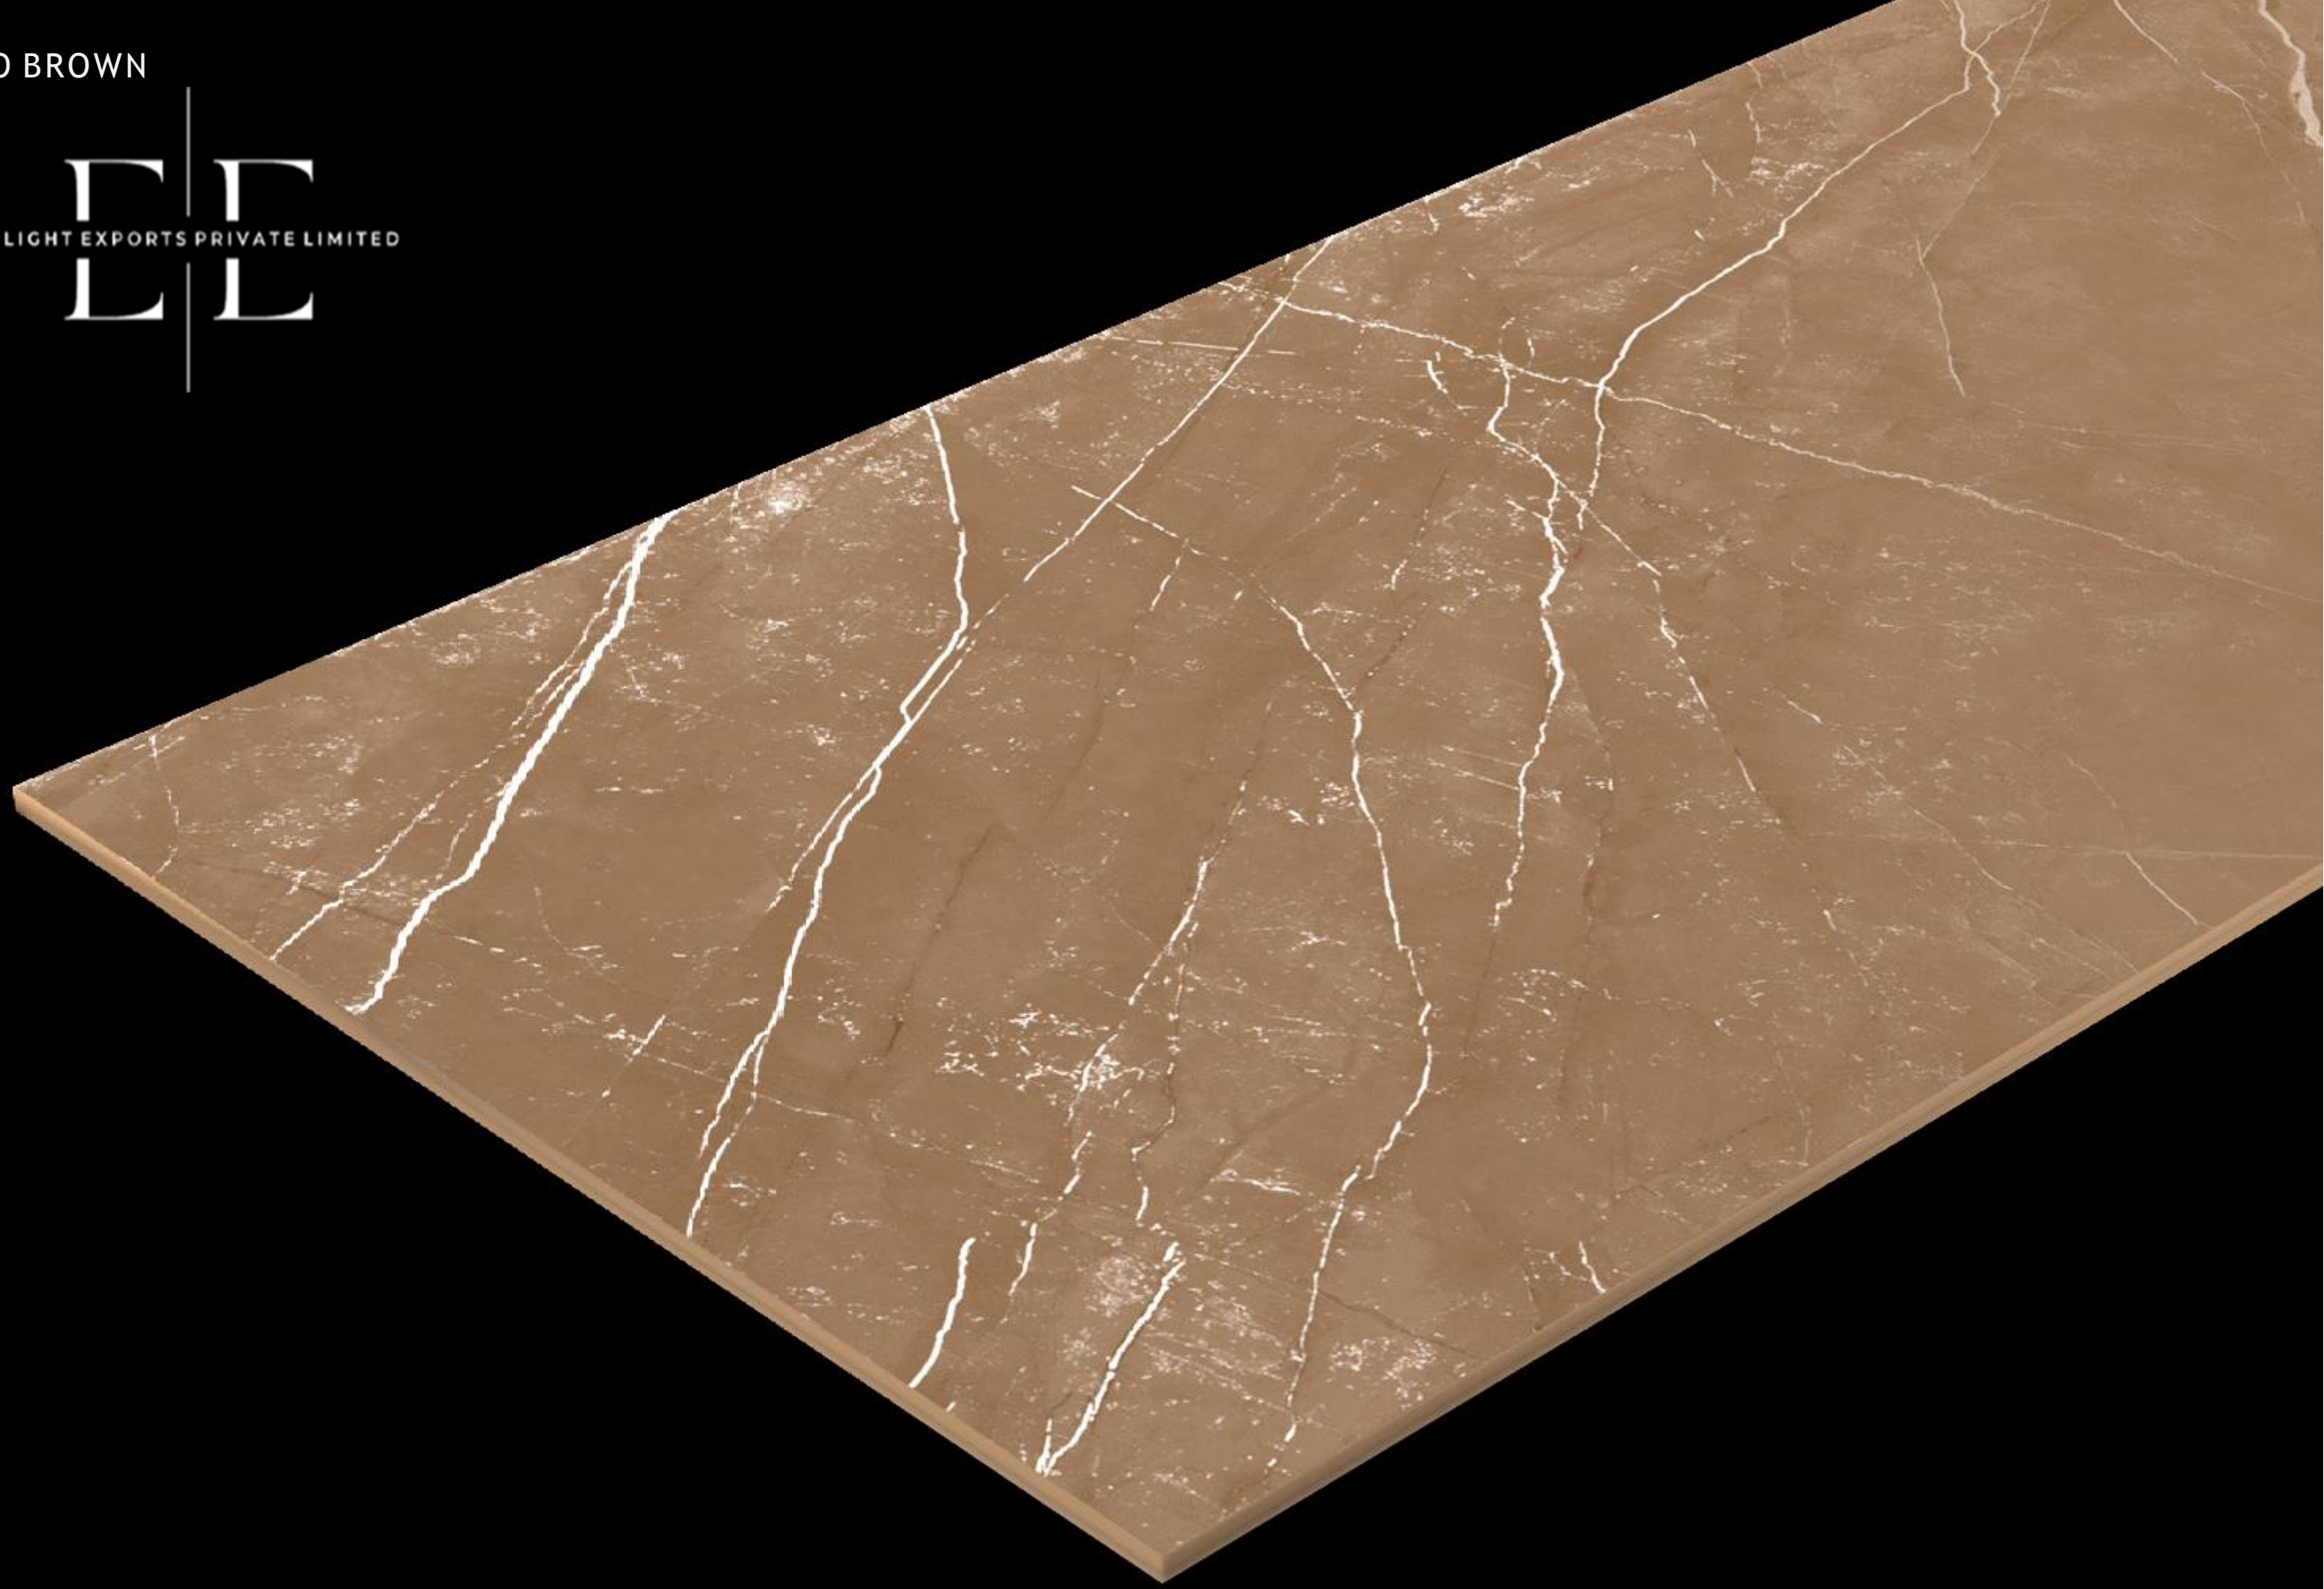

INDIGO BIANCO

INDIGO BIANCO

RANDOM FACE : 2

SIZE
600X1200 MM

FINISH
CARVING

CARVING
COLLECTION

INDIGO BROWN

INDIGO BROWN