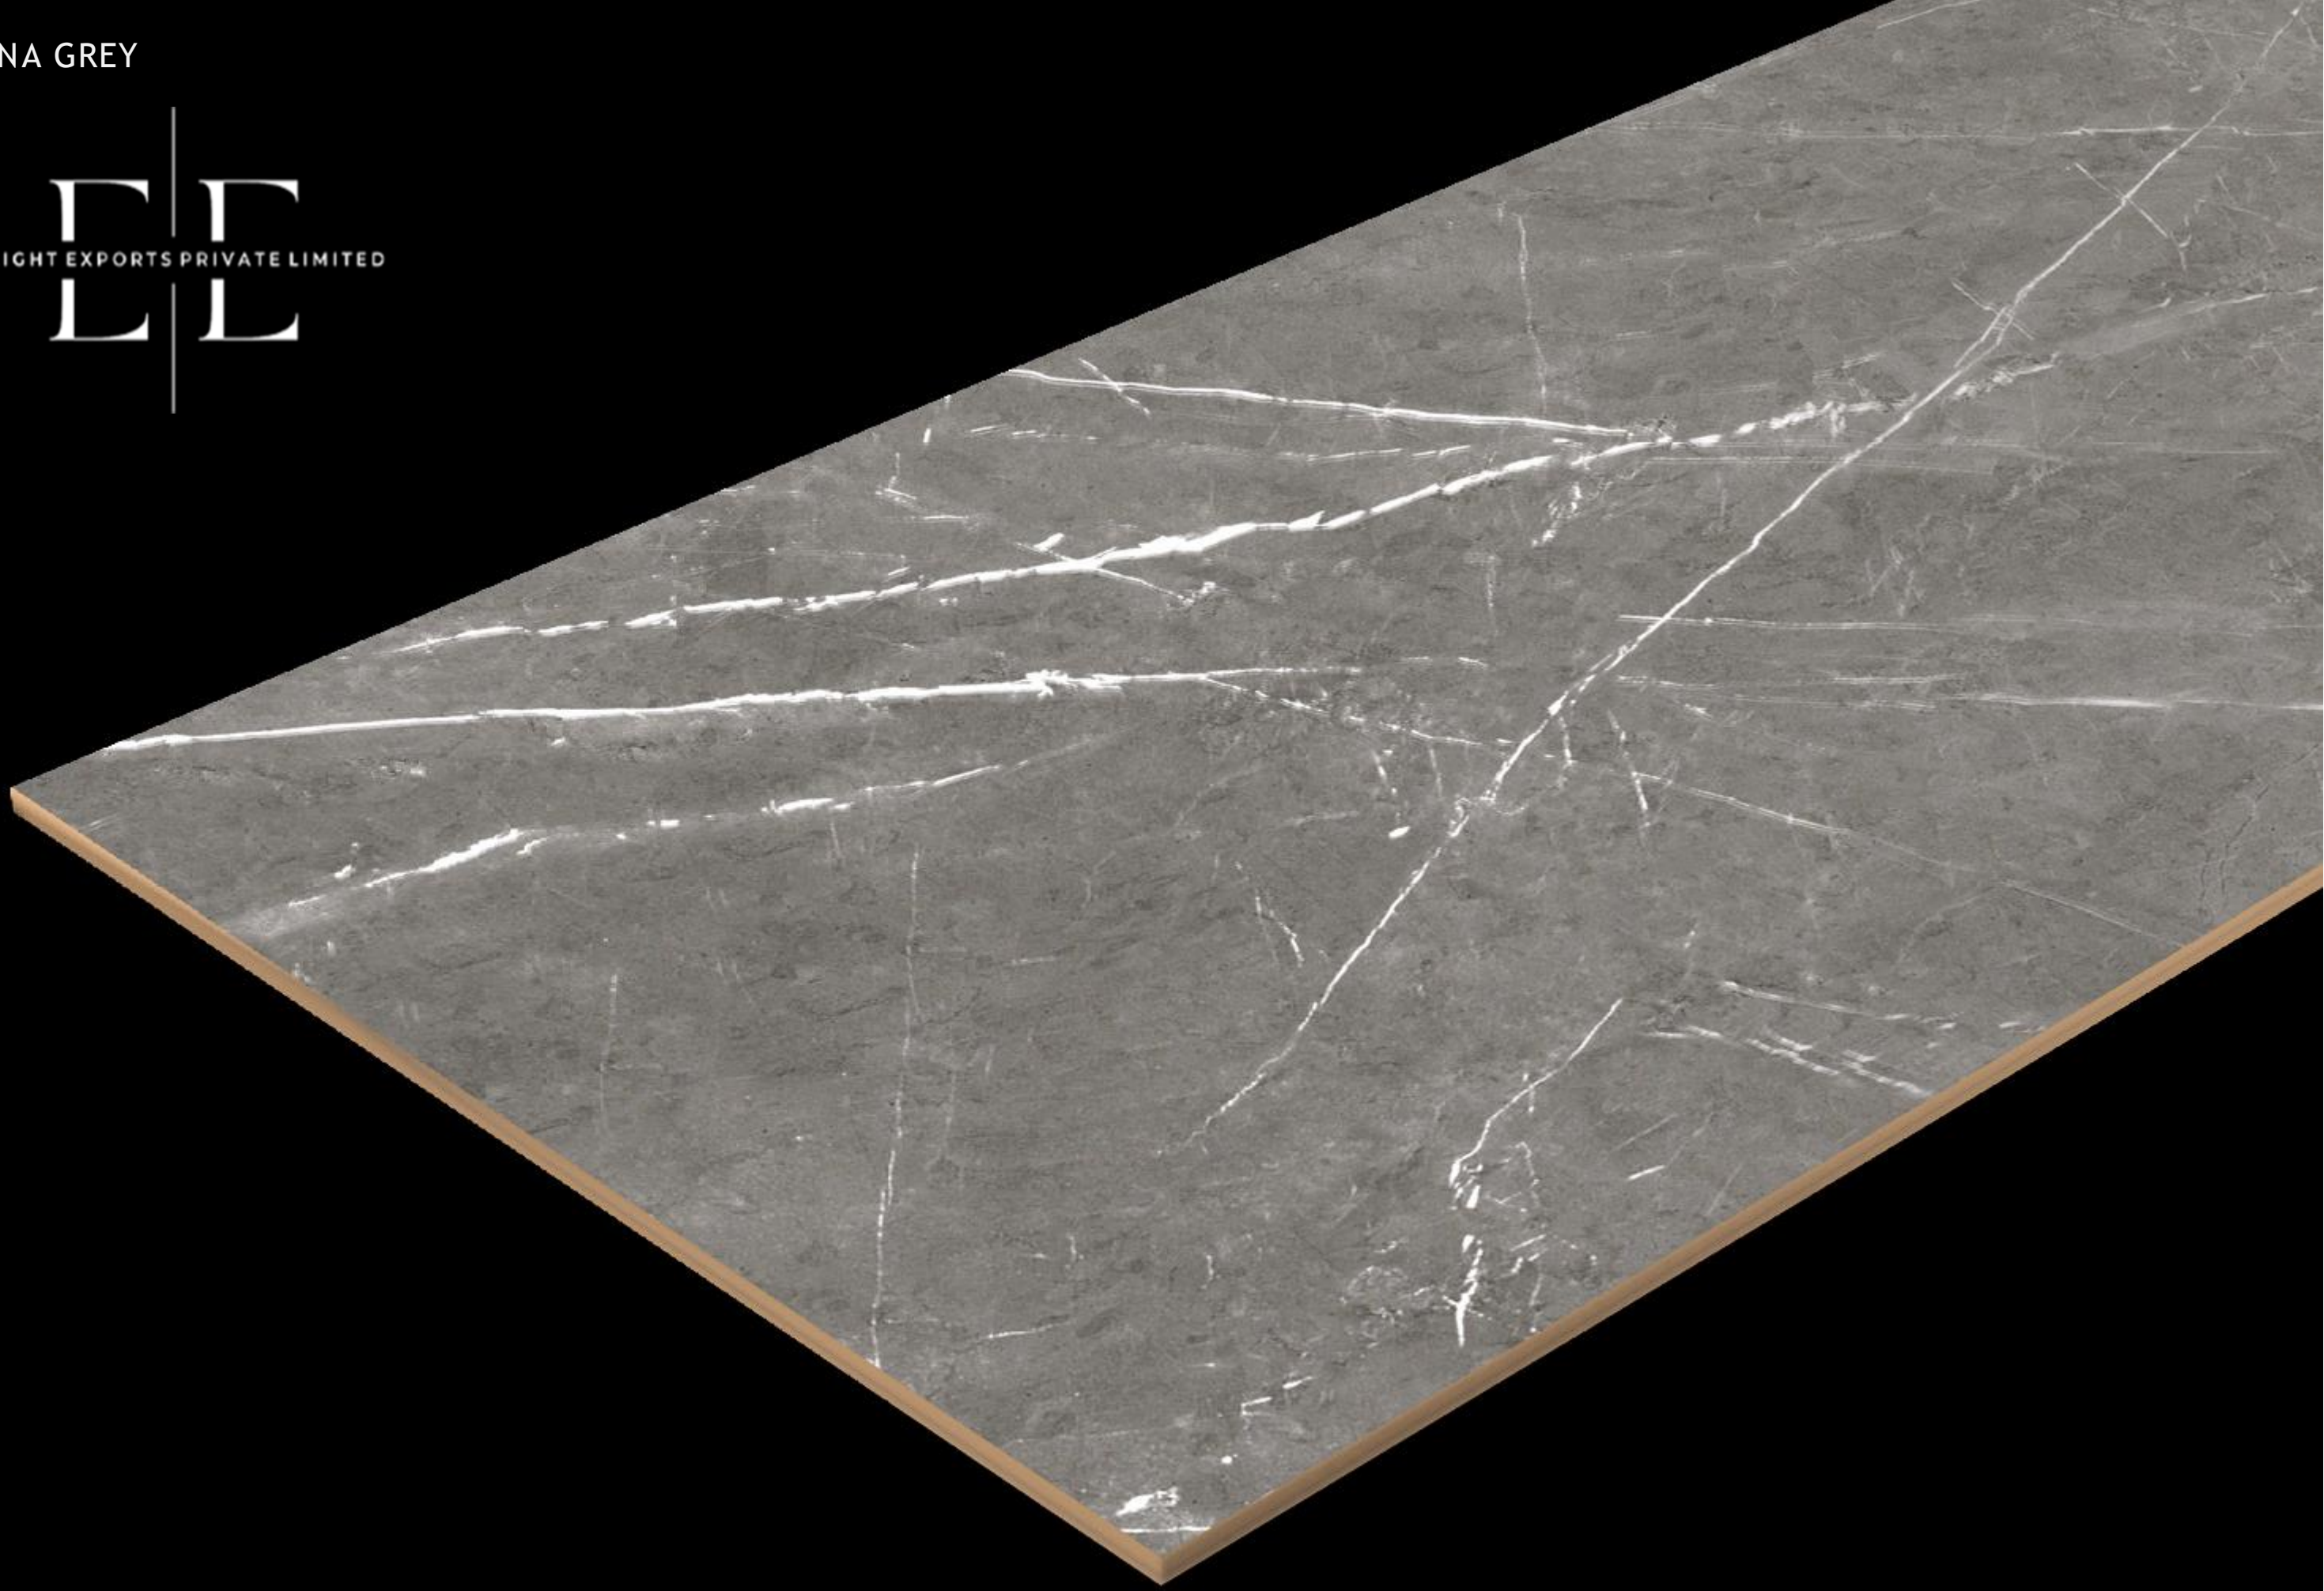

MEDONNA BIANCO

MEDONNA BIANCO

RANDOM FACE : 4

SIZE
600X1200 MM

FINISH
CARVING

CARVING
COLLECTION

MEDONNA GREY

MEDONNA GREY