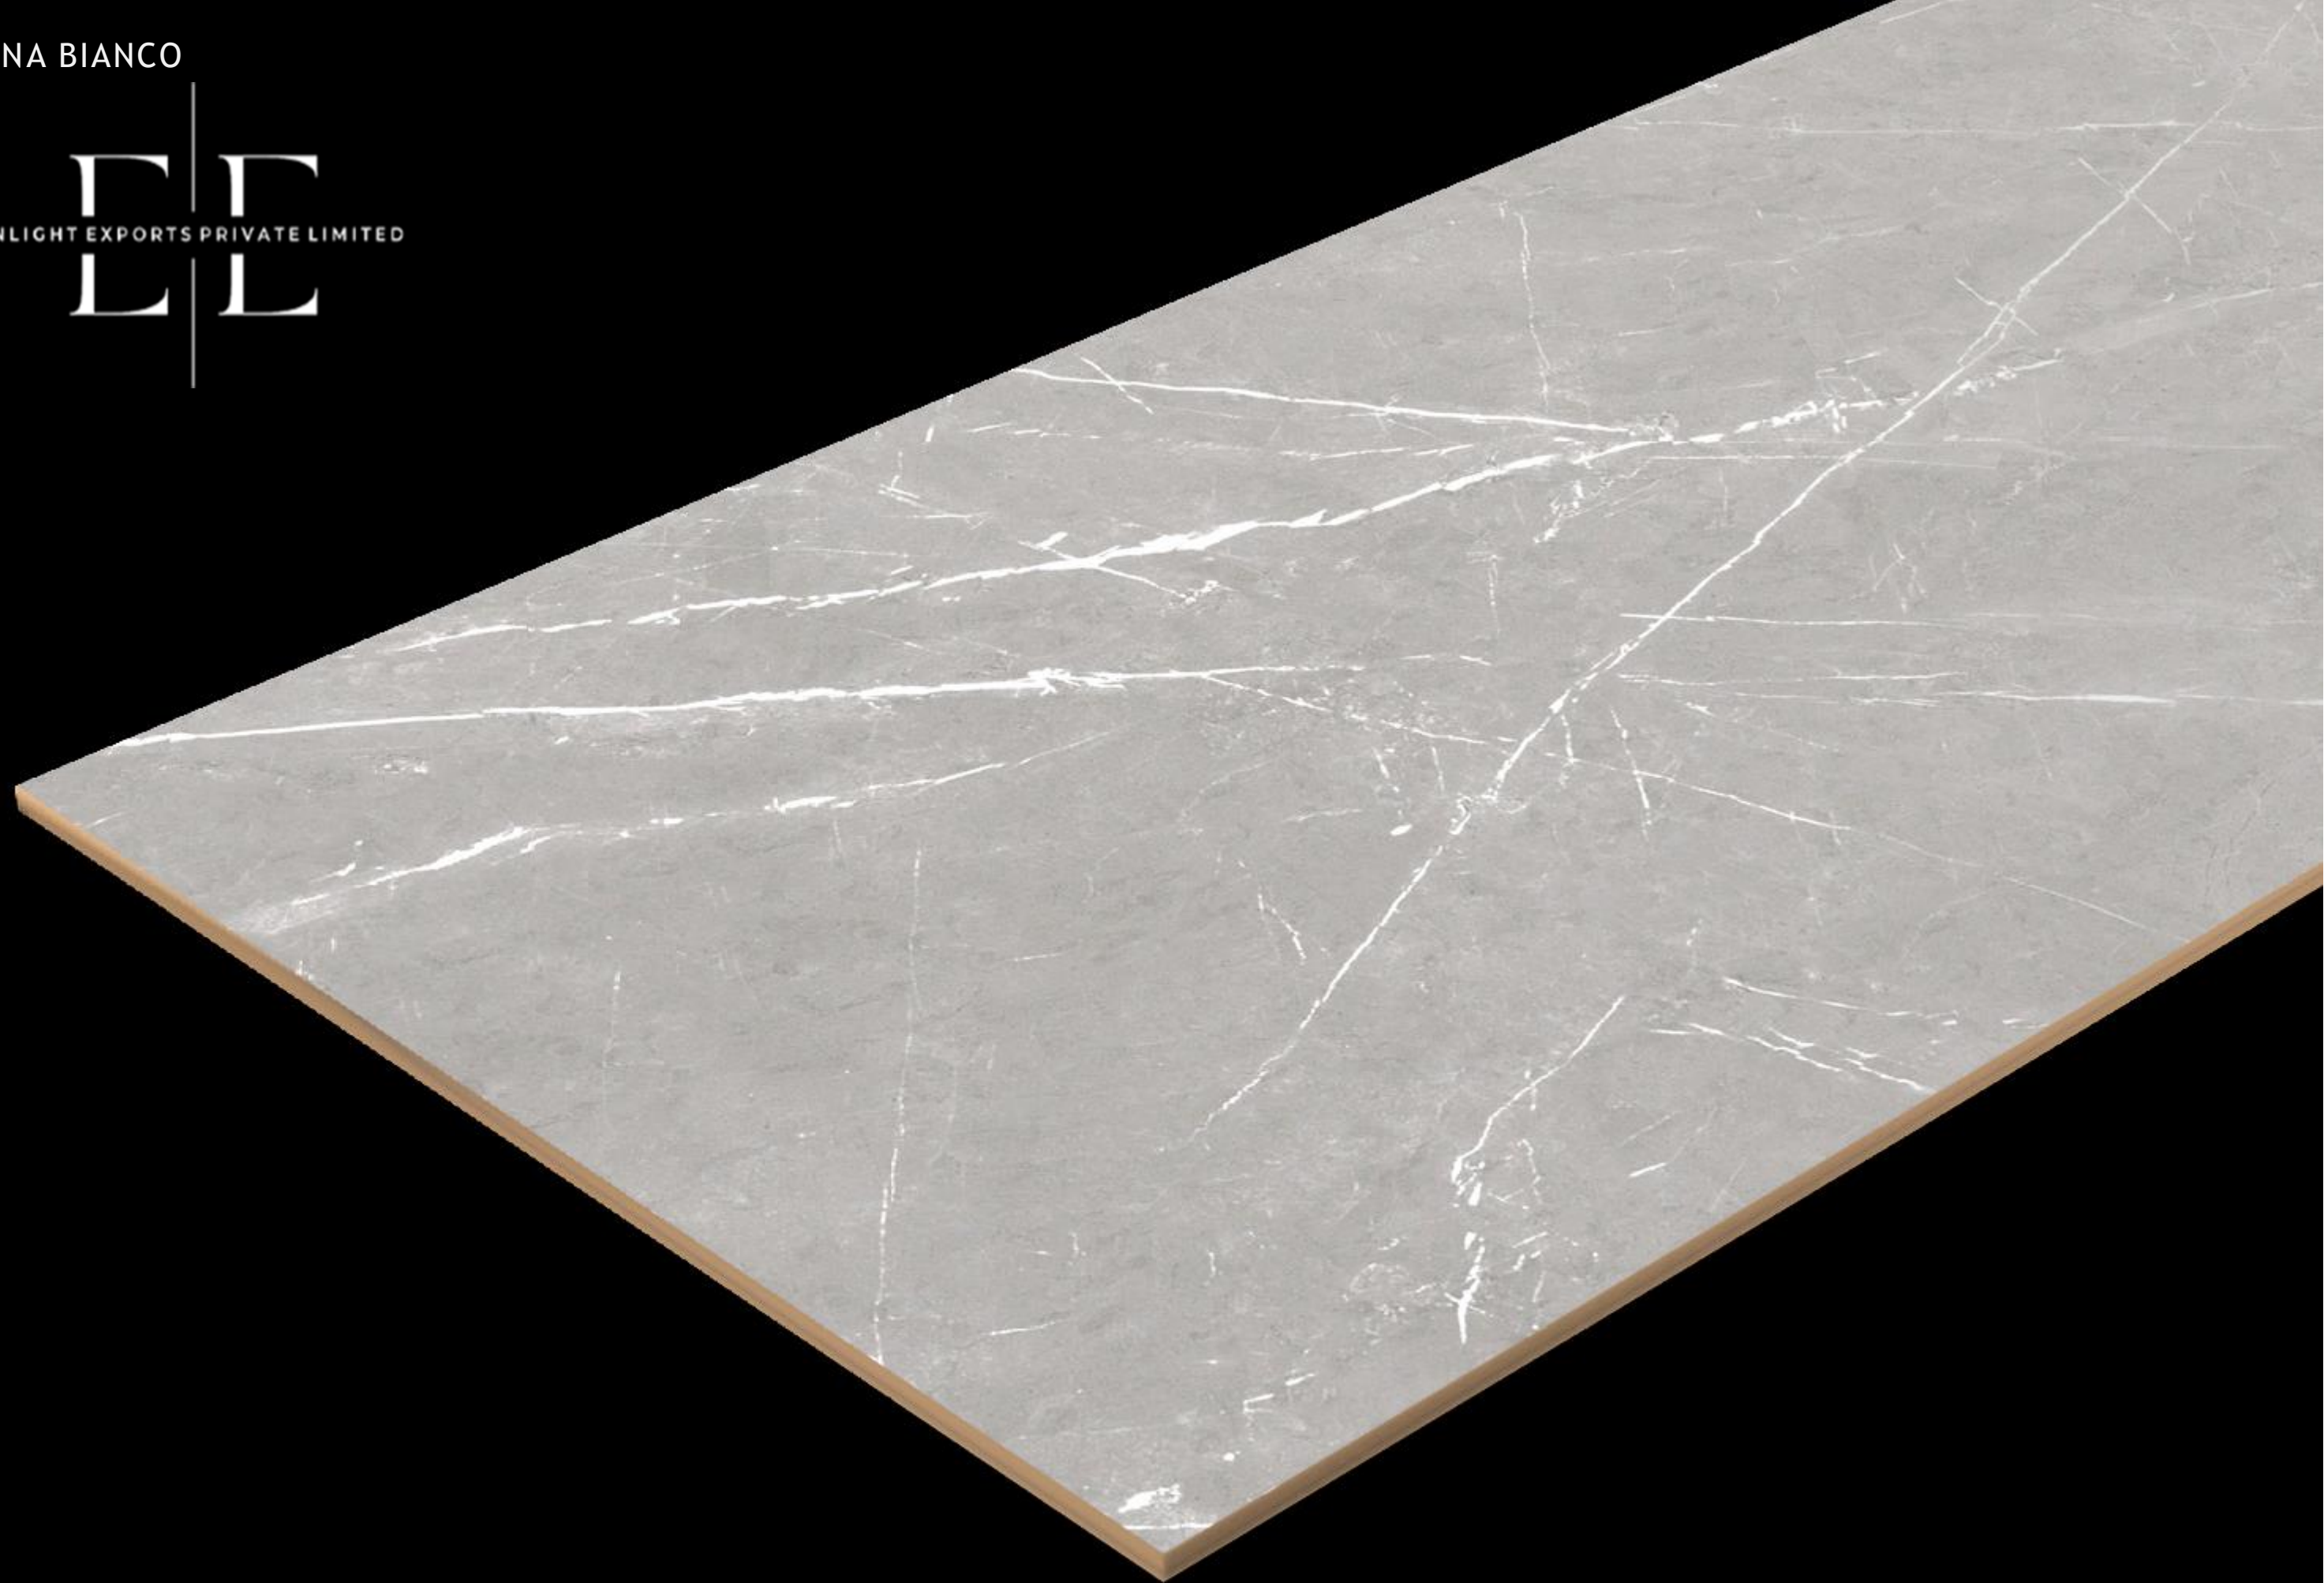

MEDONNA BIANCO