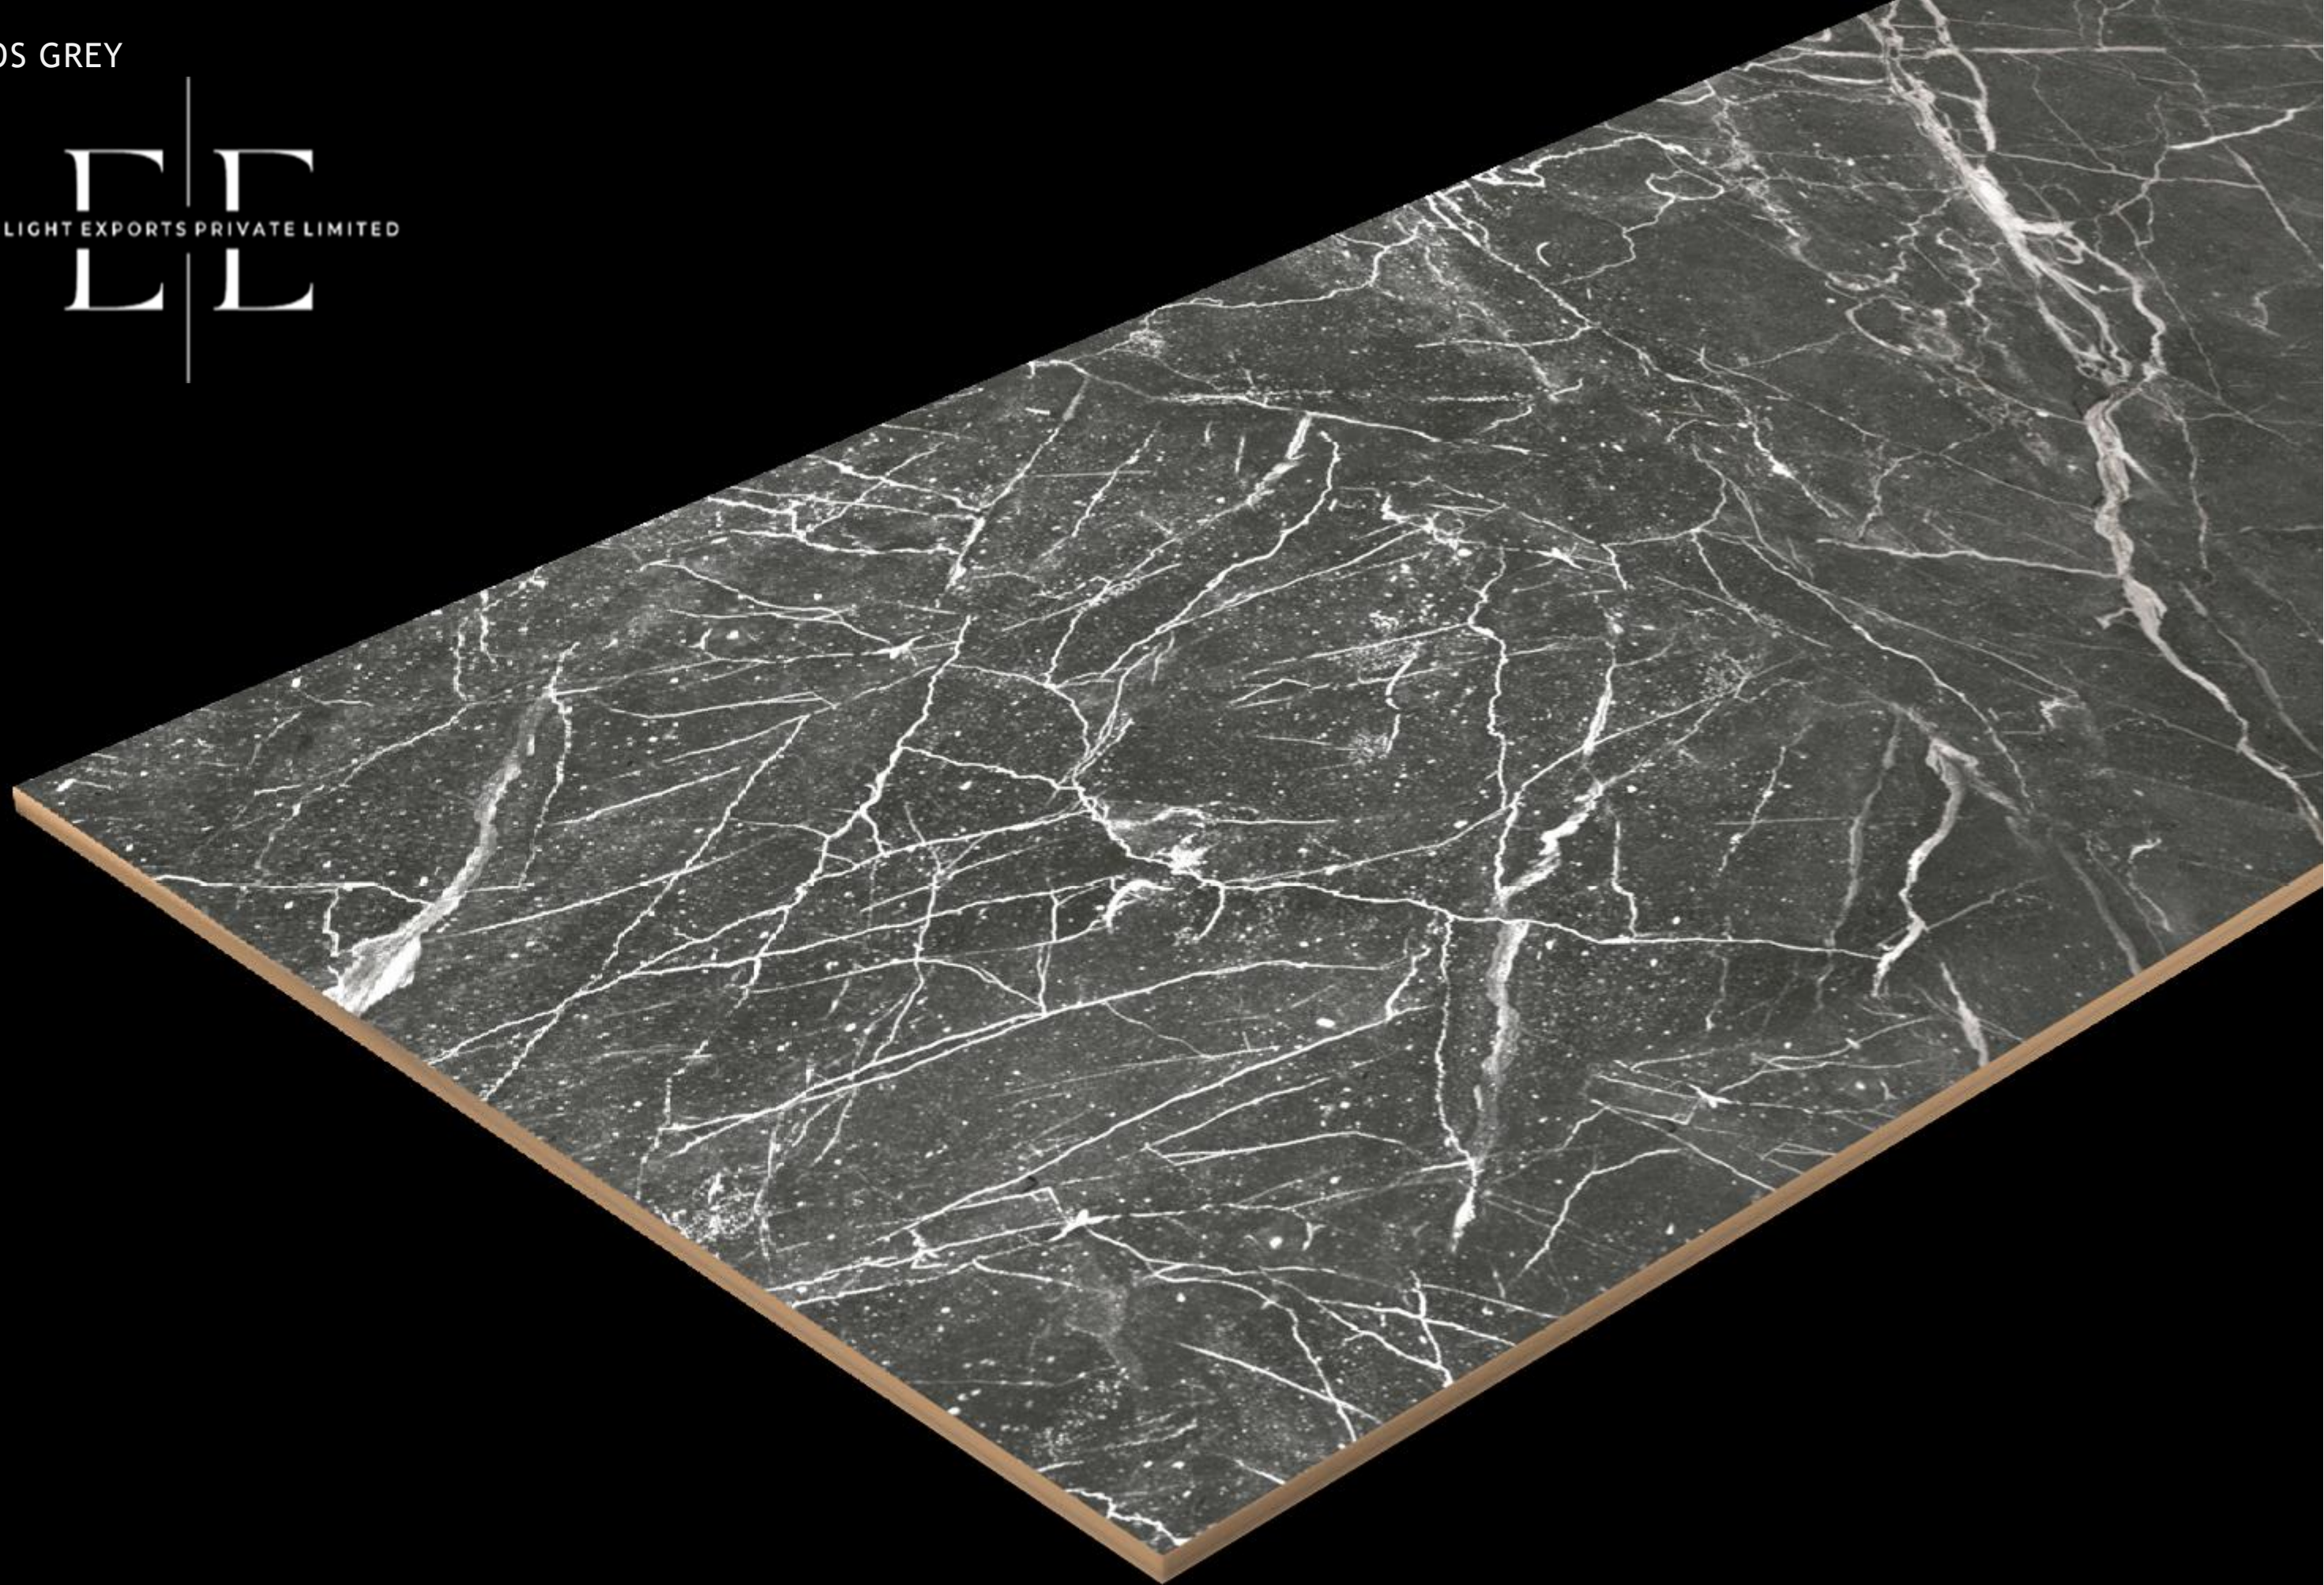

TAKENOS GREY