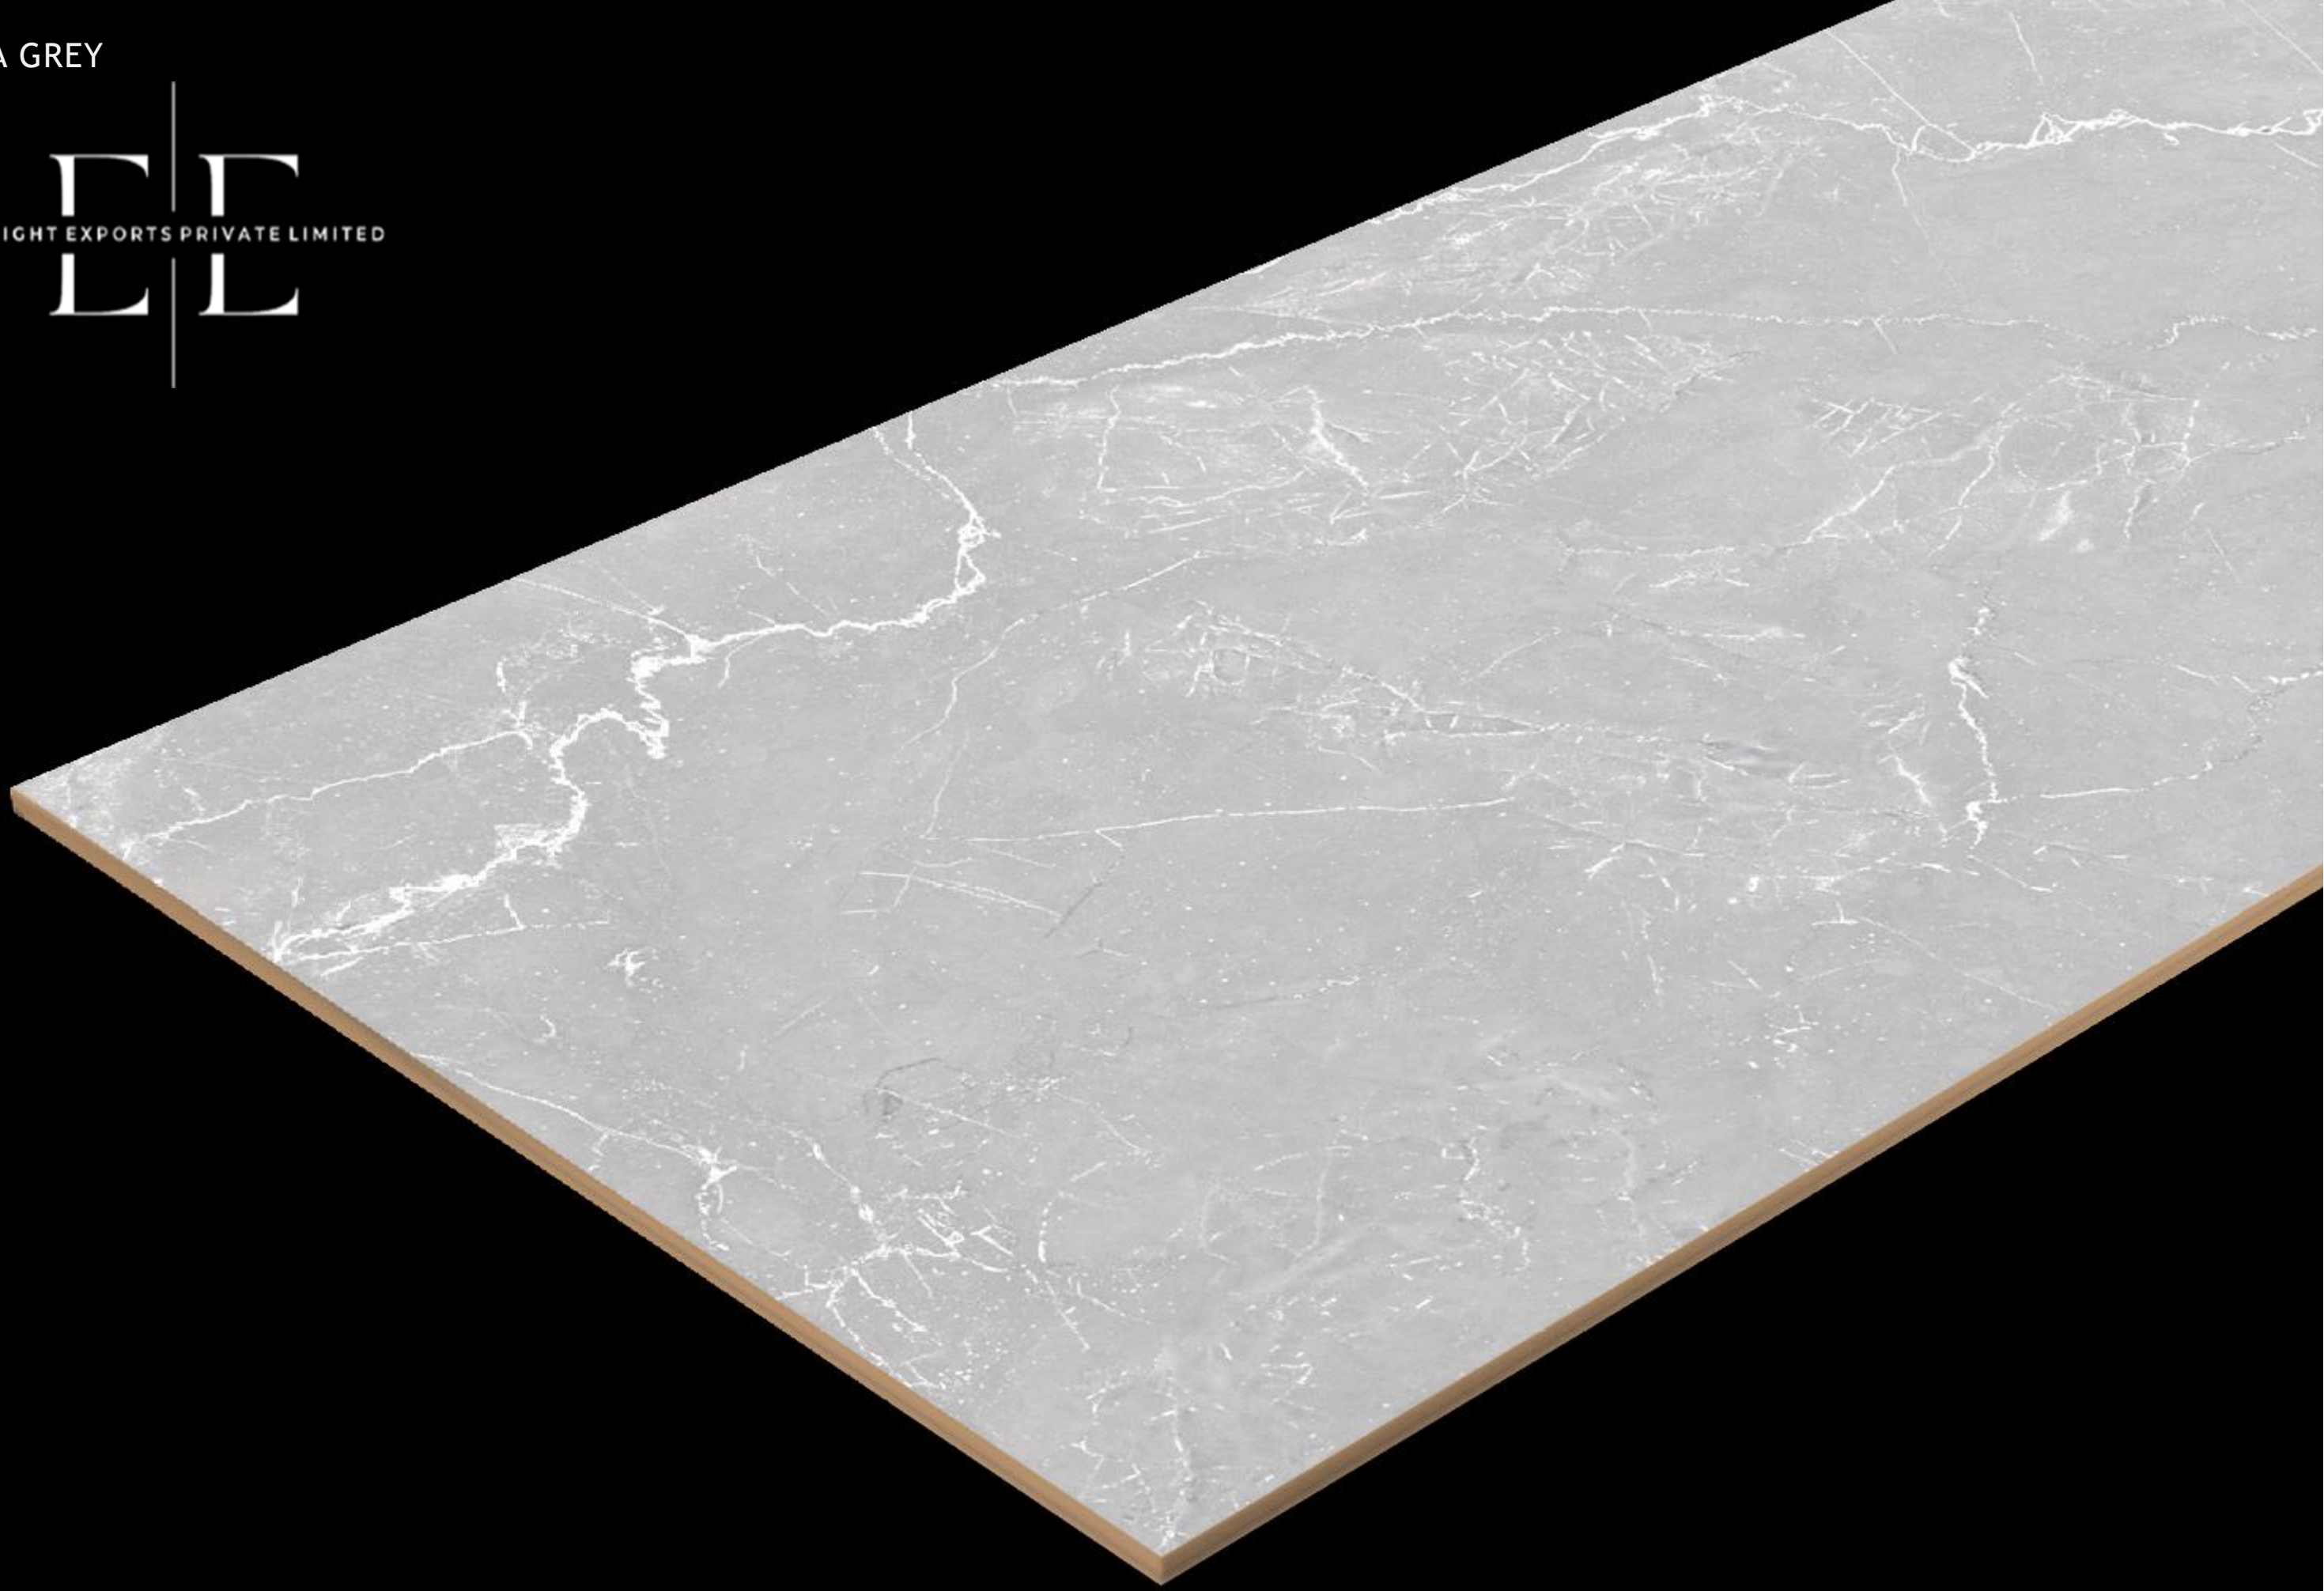

ACCURA GREY